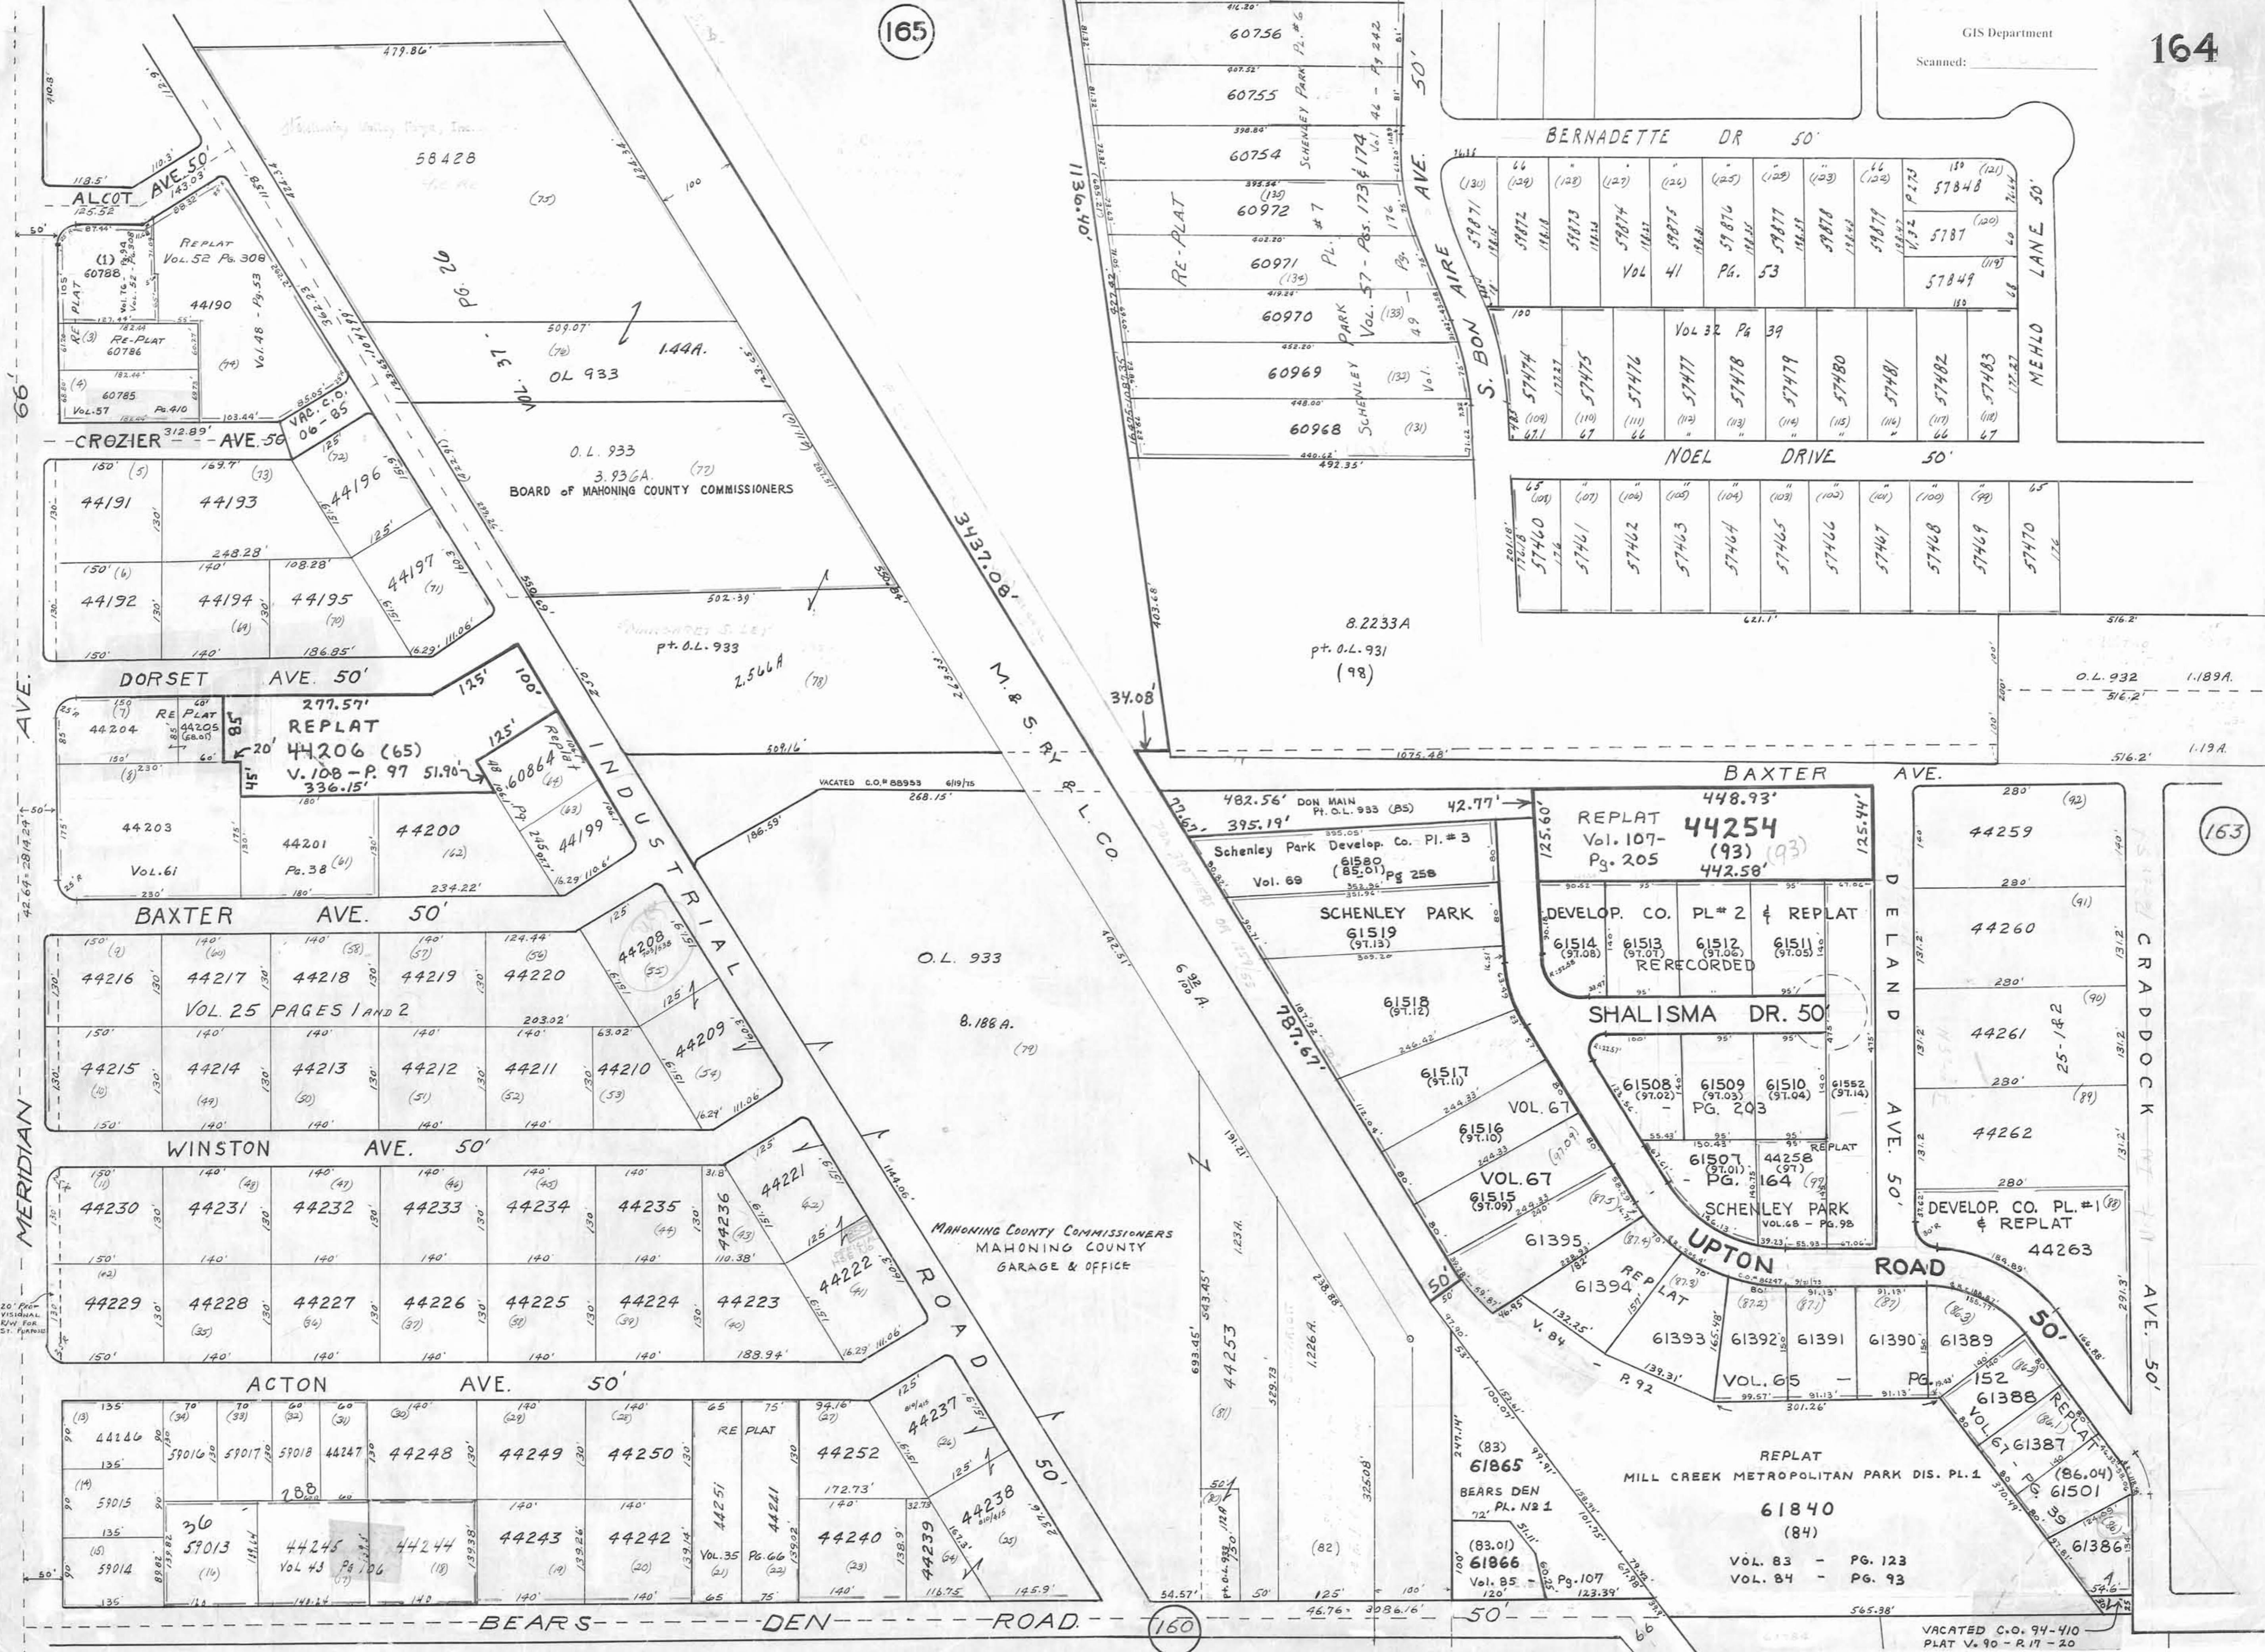

165

163

MERIDIAN AVE.

ALCOT AVE. 50'

CROZIER AVE. 50'

DORSET AVE. 50'

BAXTER AVE. 50'

WINSTON AVE. 50'

ACTON AVE. 50'

BEARS DEN ROAD

REPLAT VOL. 52 Pg. 308

REPLAT VOL. 48 - Pg. 53

REPLAT VOL. 108 - P. 97

VOL. 25 PAGES 1 AND 2

REPLAT VOL. 68 - Pg. 98

REPLAT MILL CREEK METROPOLITAN PARK DIS. PL. 1