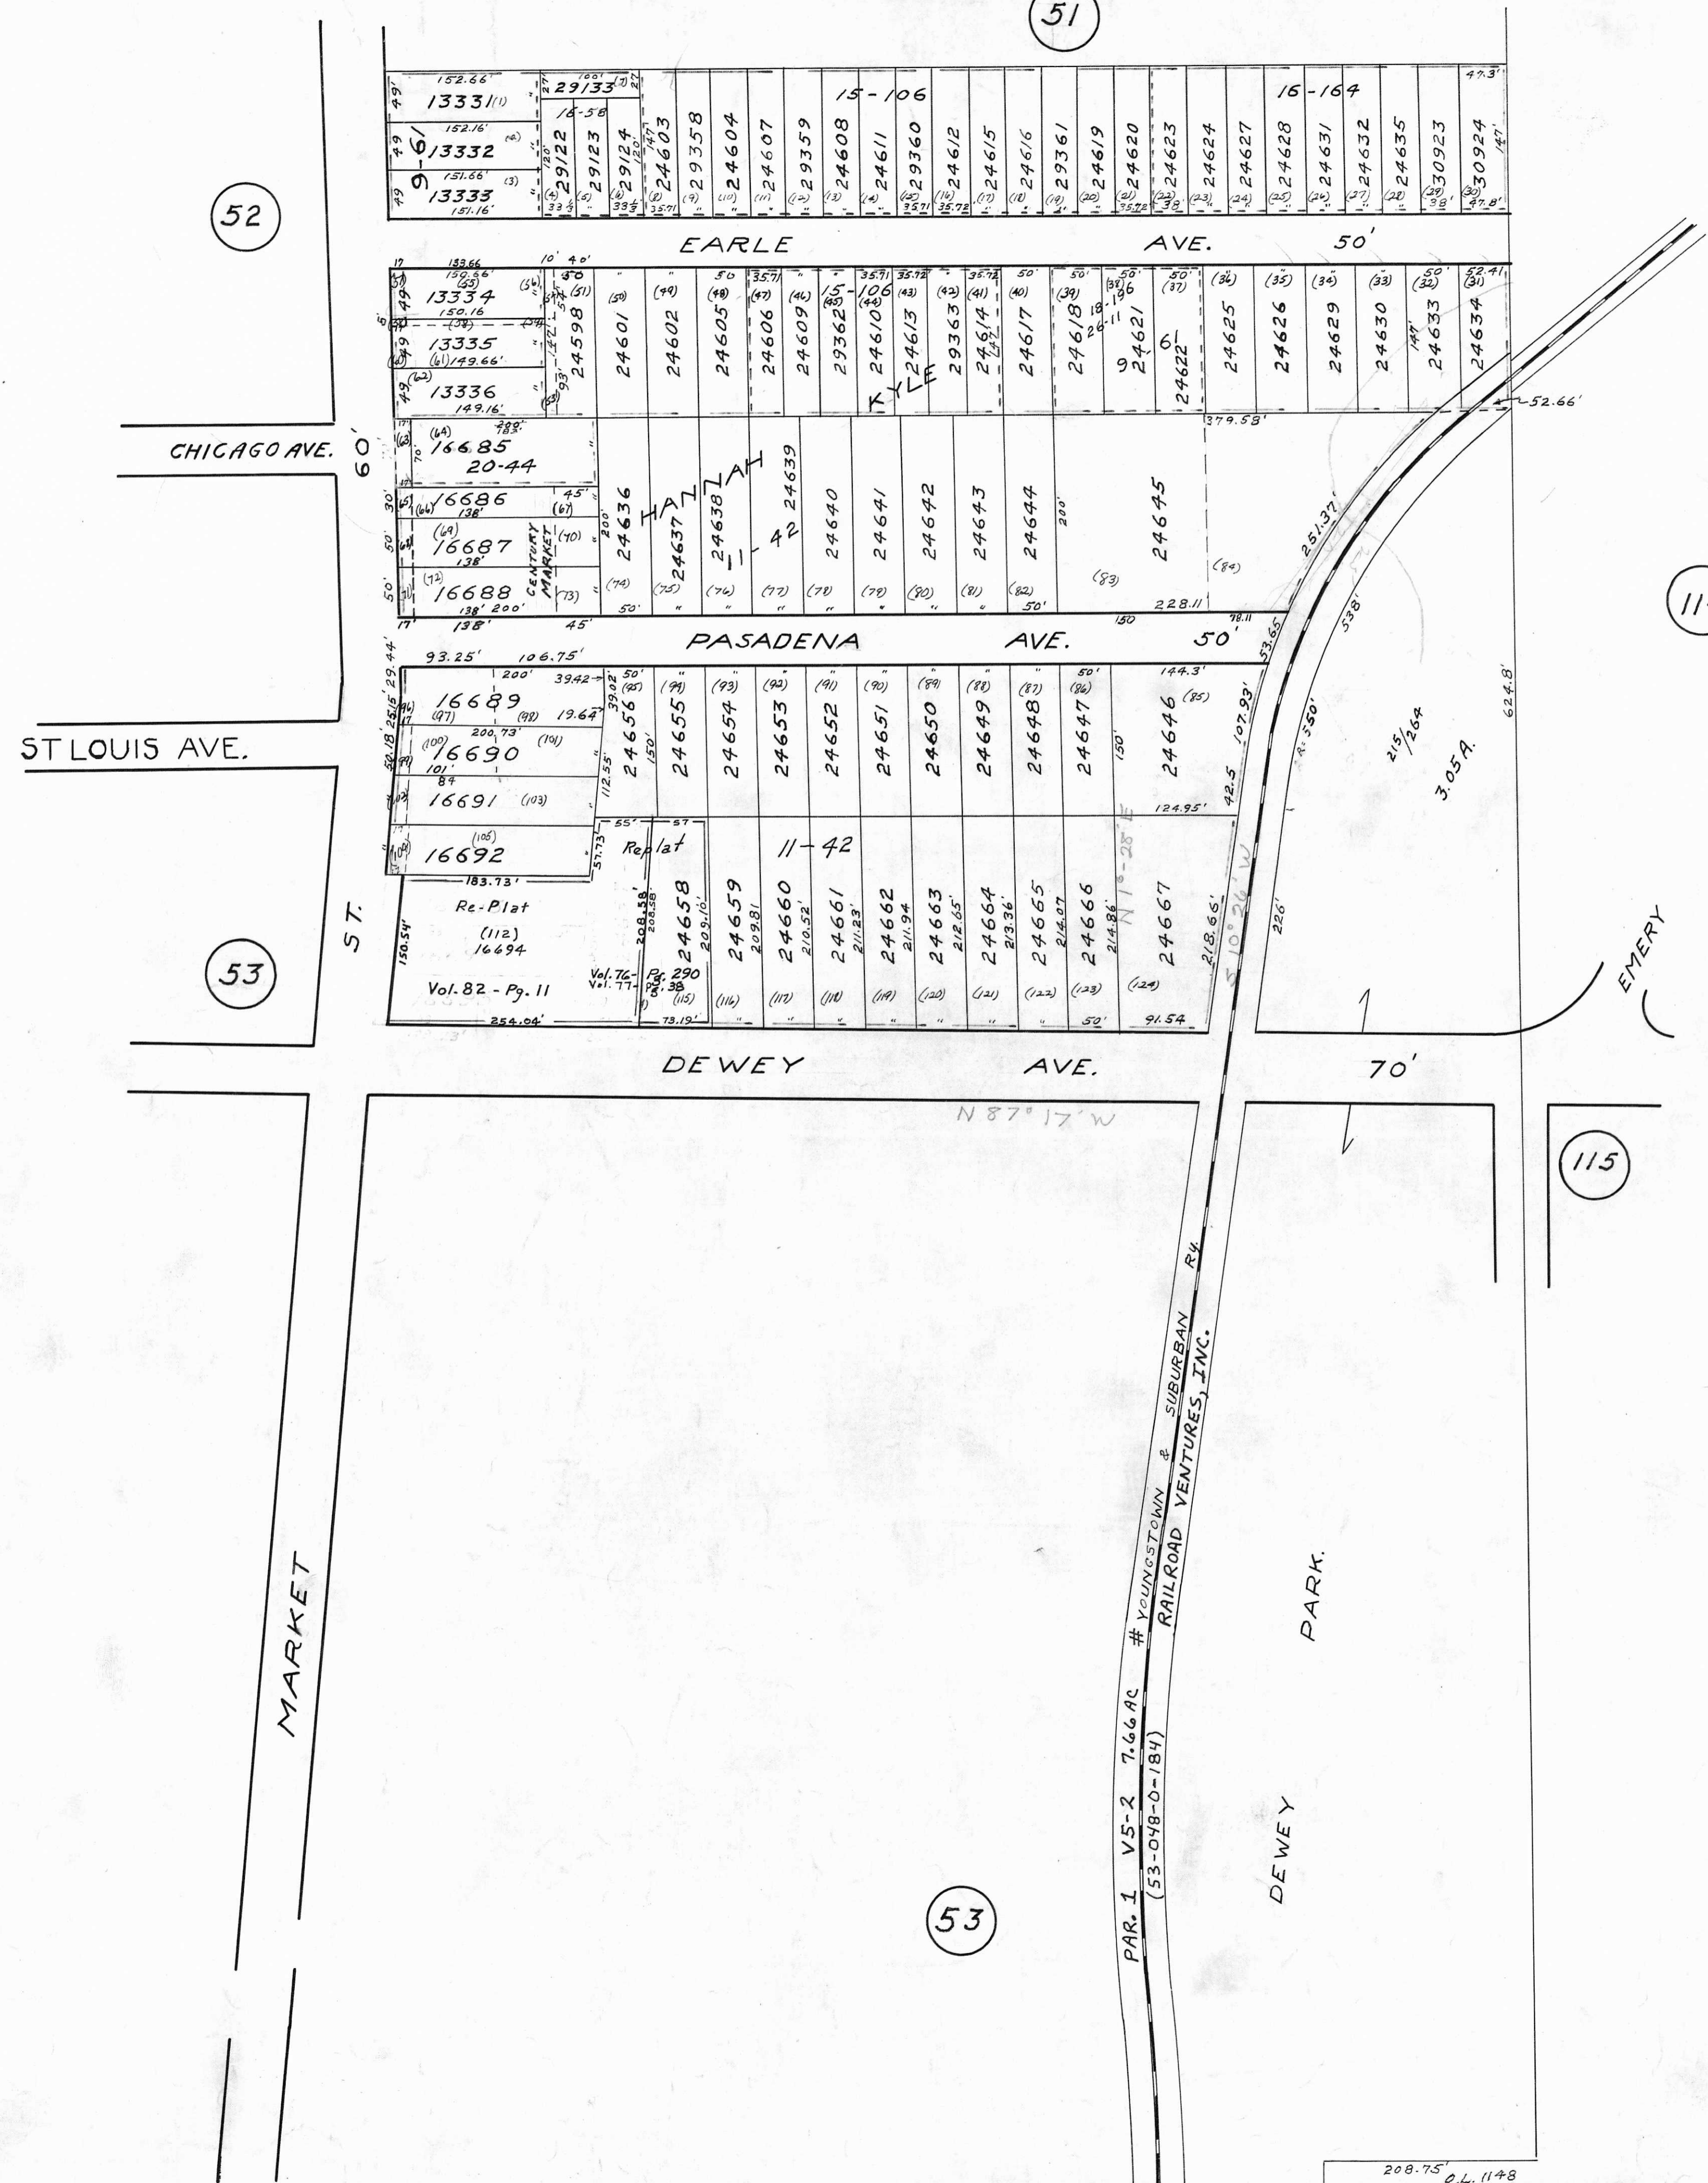

51

52

53

114

115

CHICAGO AVE. 60'

ST LOUIS AVE.

ST.

MARKET

EARLE AVE. 50'

PASADENA AVE. 50'

DEWEY AVE. 70'

EMERY

PAR. 1 V5-2 7.66 AC # YOUNGSTOWN & SUBURBAN RAILROAD VENTURES, INC. (53-048-0-184)

DEWEY PARK.

53