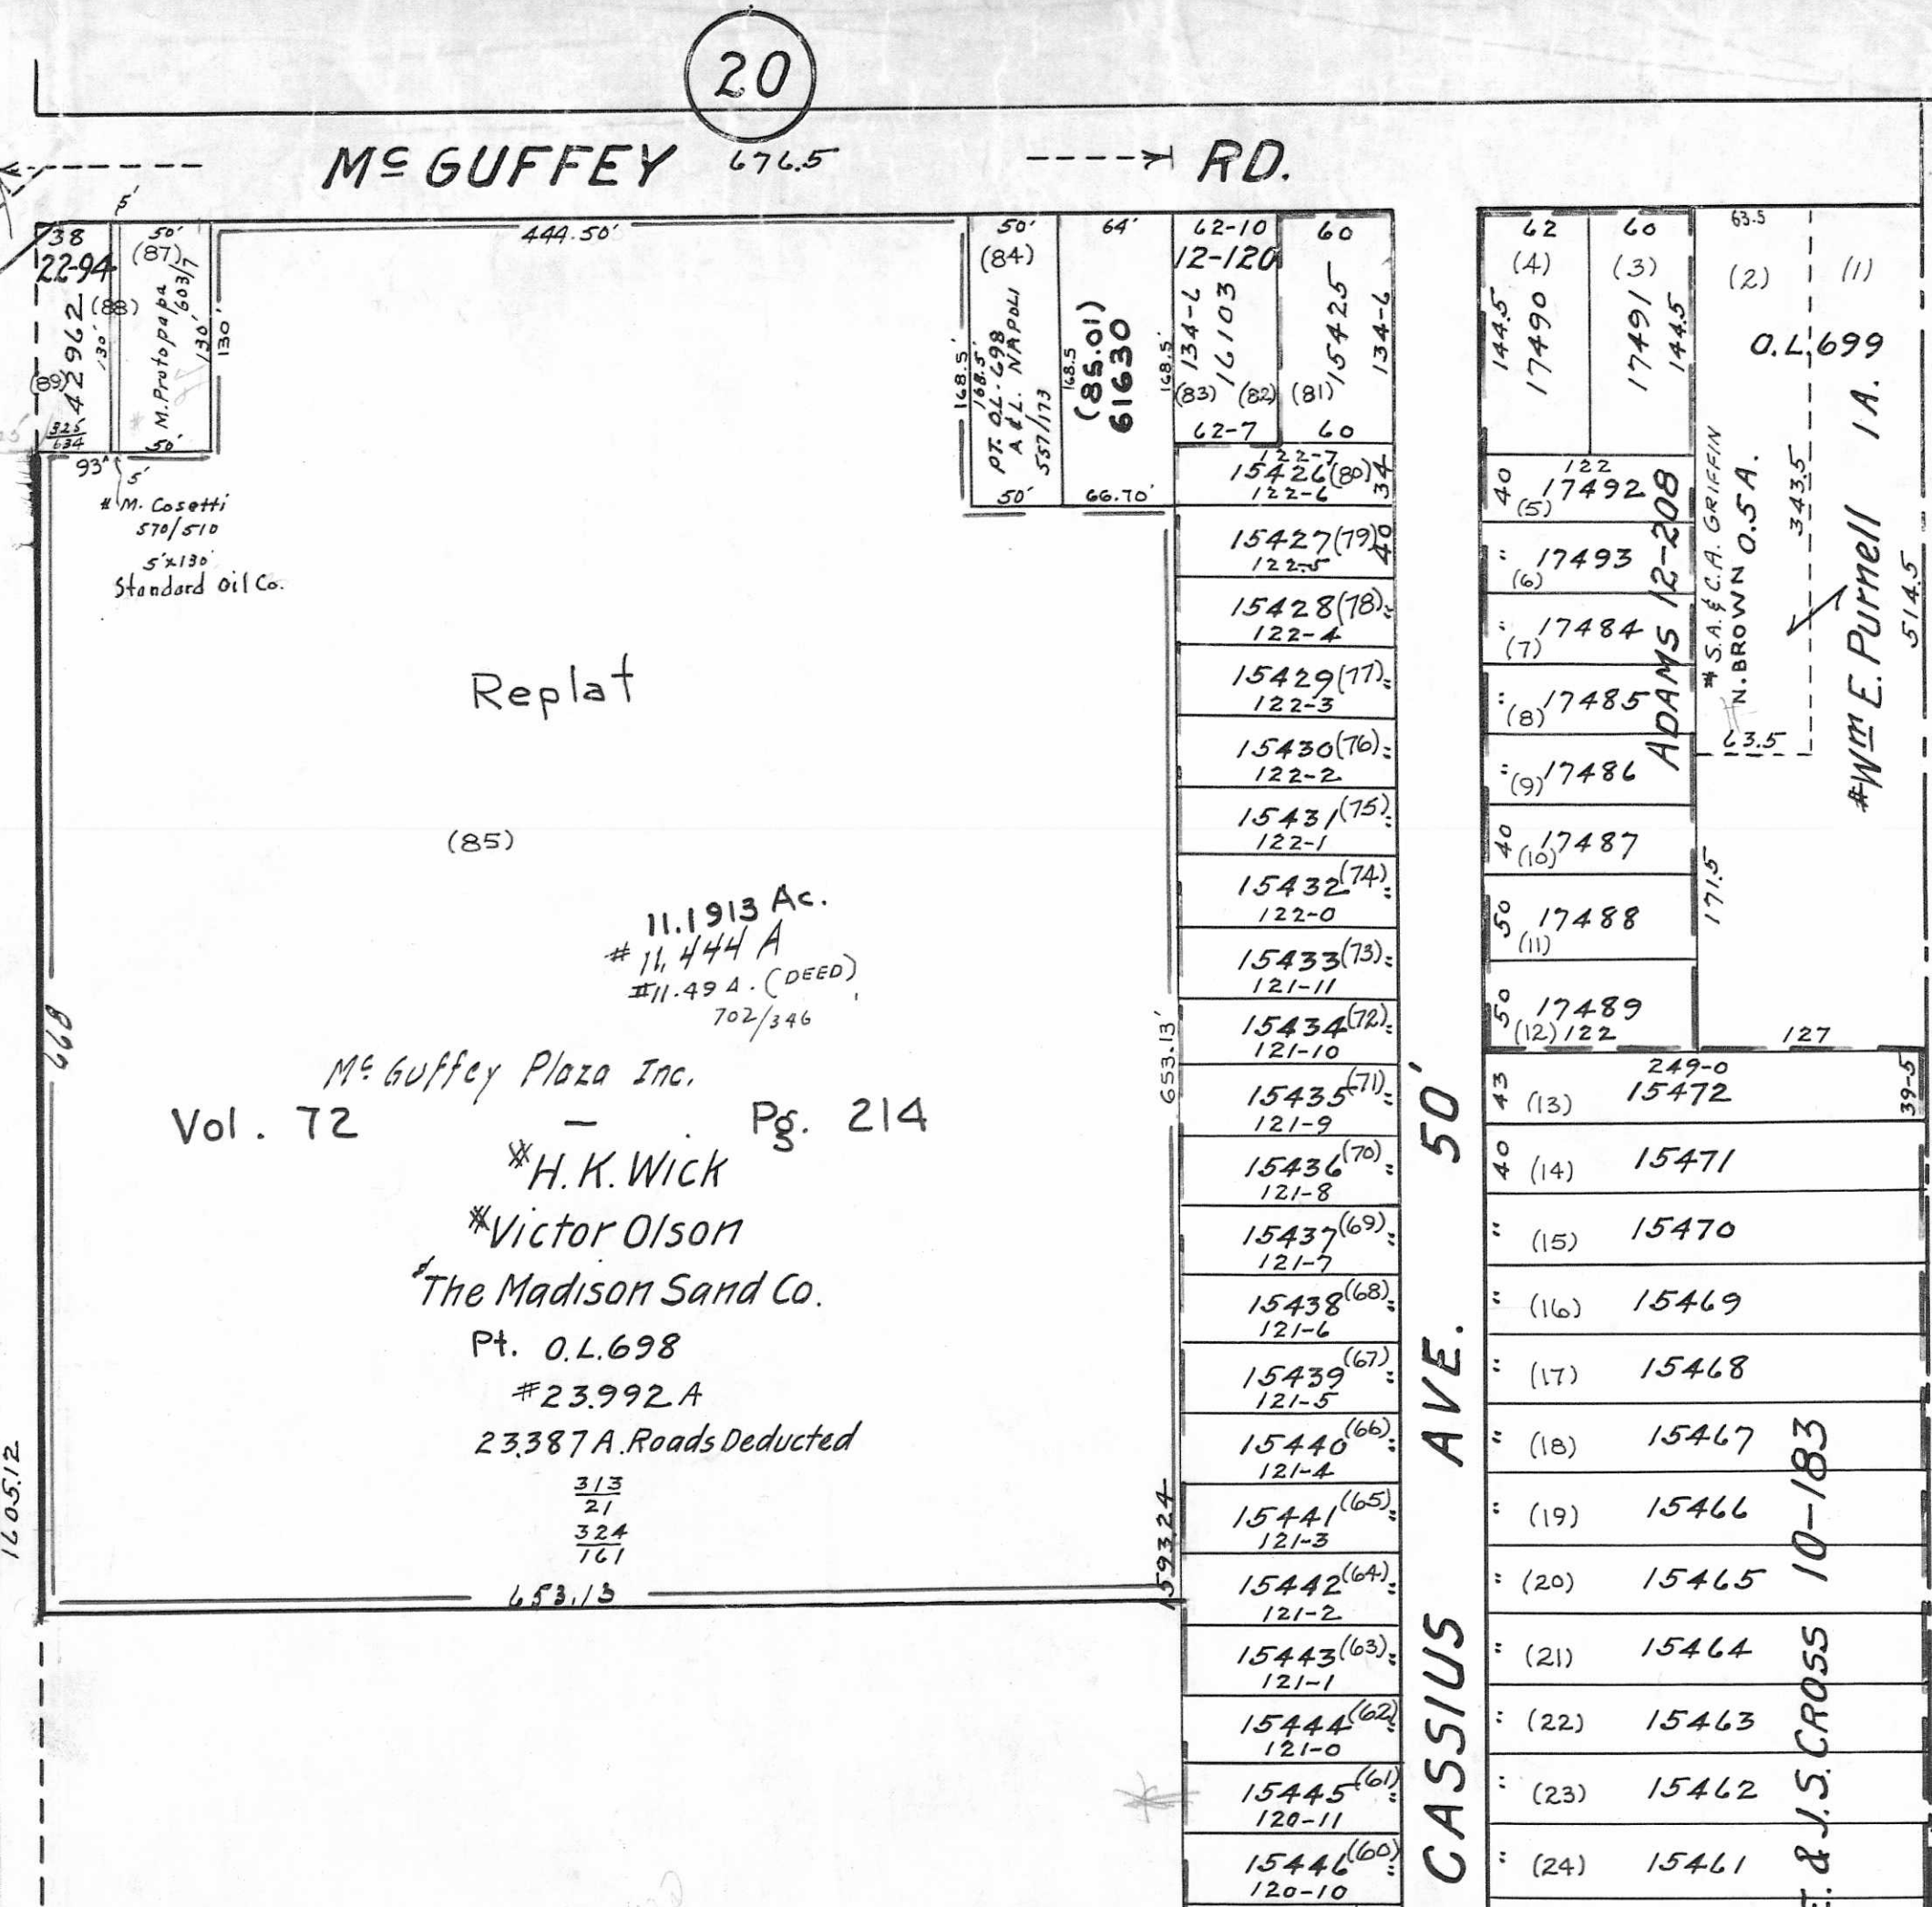

20

20

21

21

PARKER ST 50' 26

SCALE 1"=100 FT.

SCALE 1"=100'

107

30

OLD CITY LIMITS

FIRST FED. # E. Scarnecchia

(97)