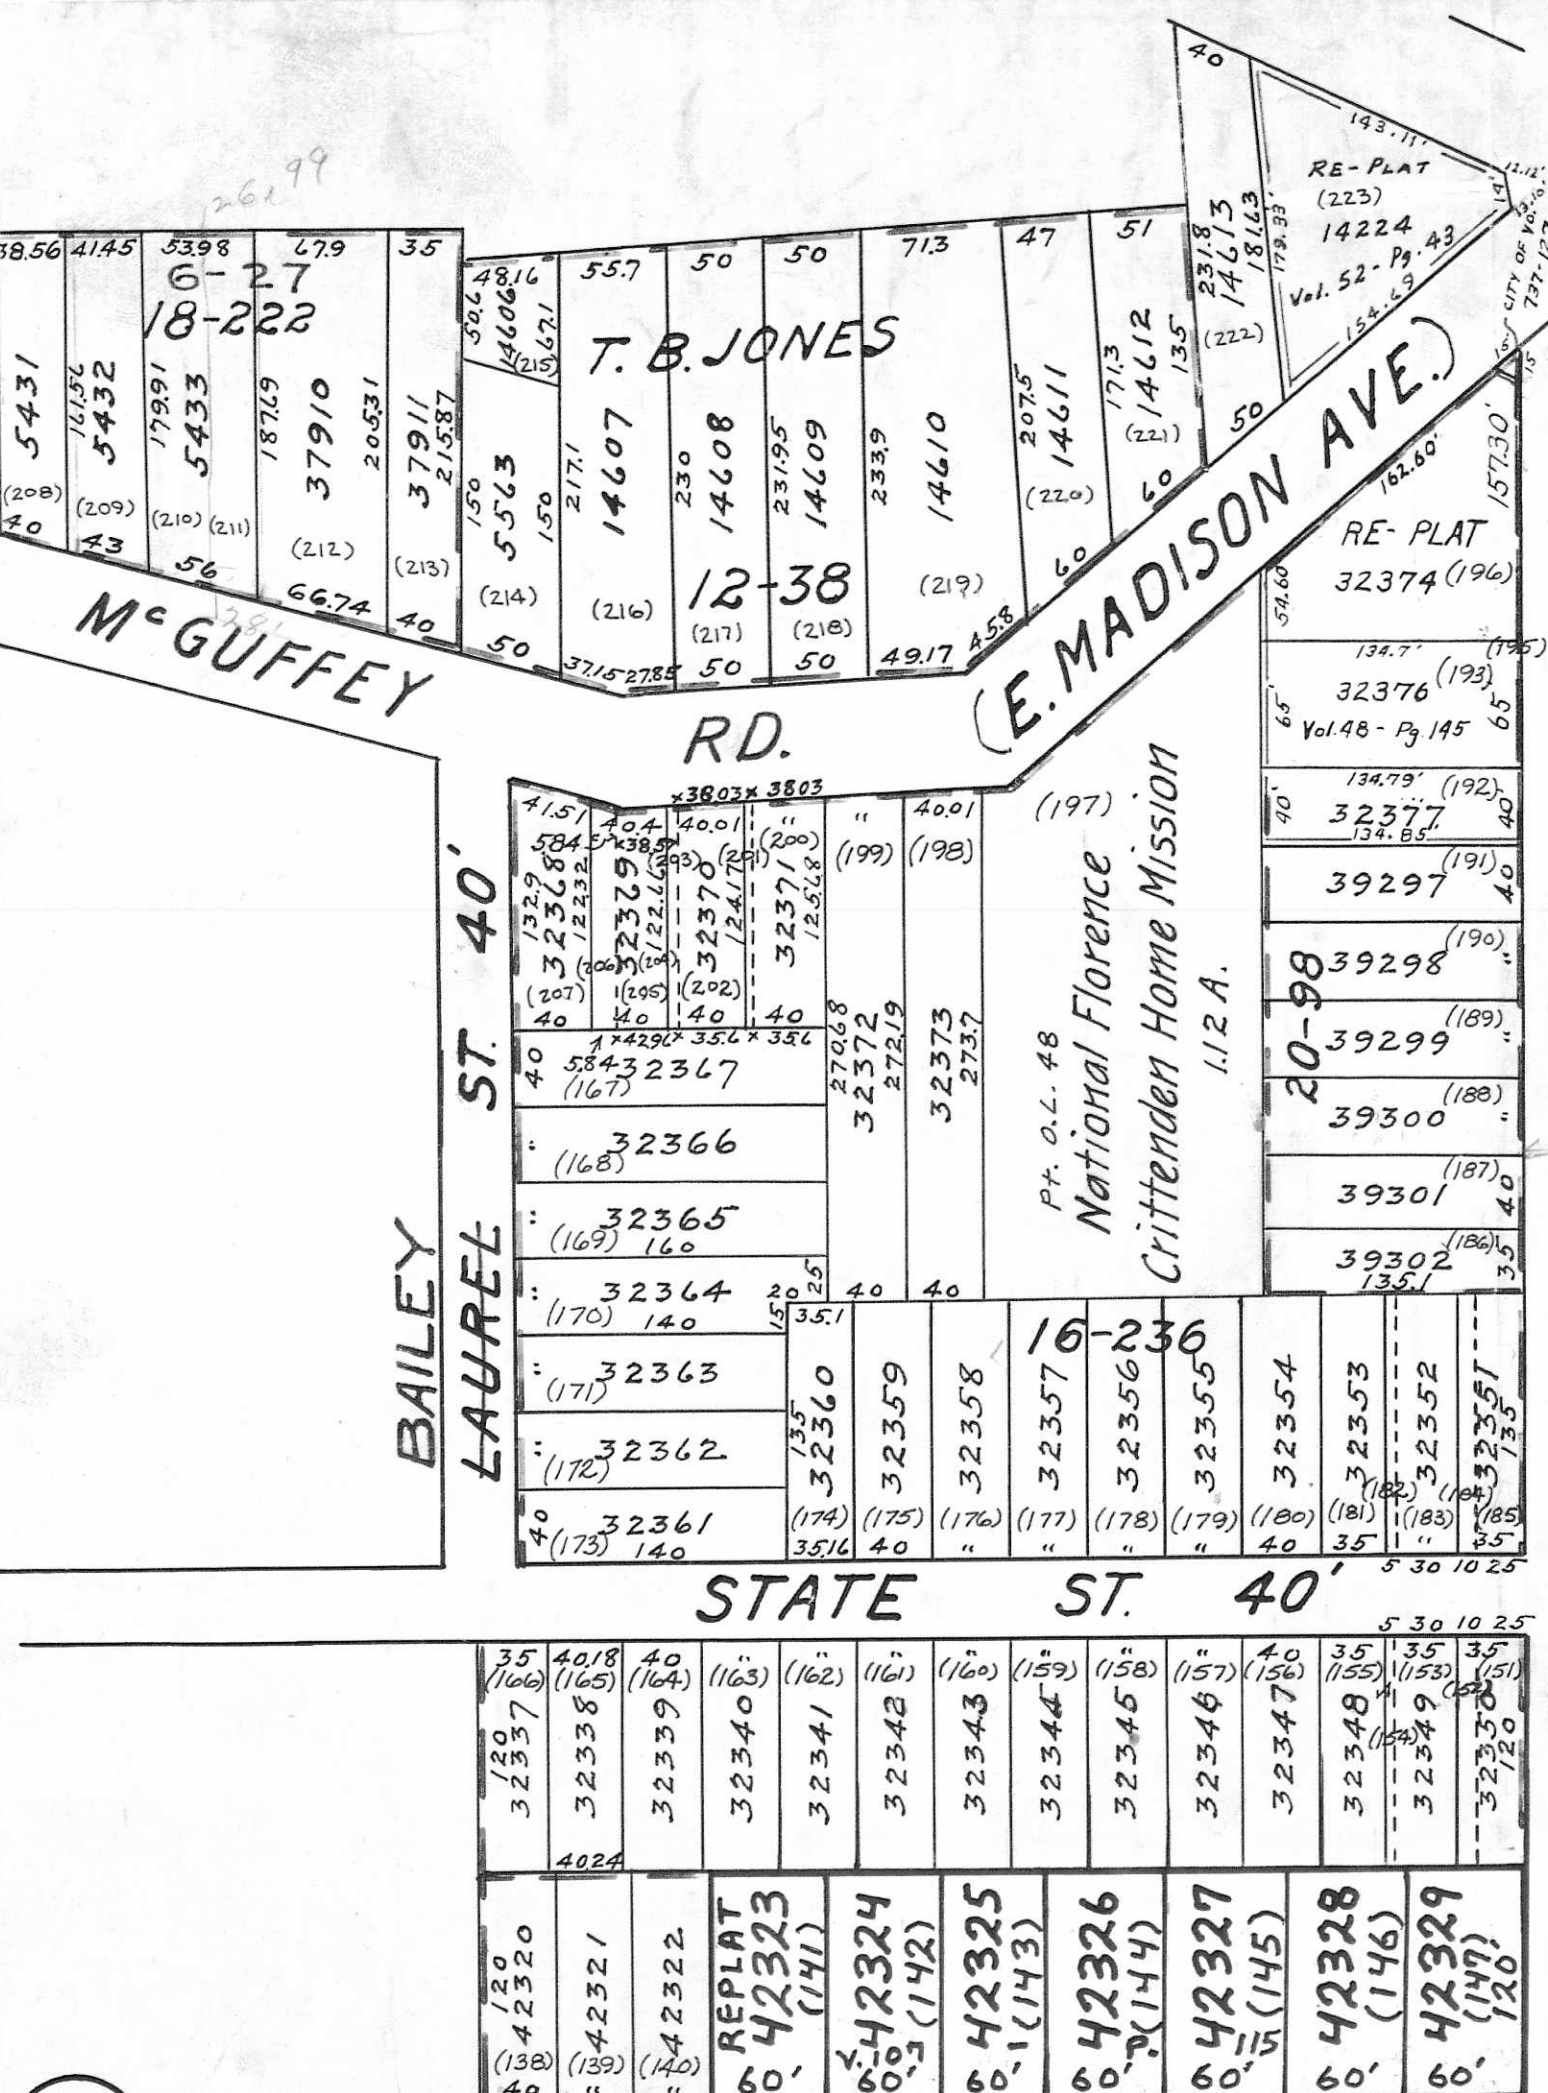

20

20

21

21

PARKER ST 50' 26

SCALE 1"=100 FT.

SCALE 1"=100'

107

30

OLD CITY LIMITS

FIRST FED. # E. Scarnecchia

(97)