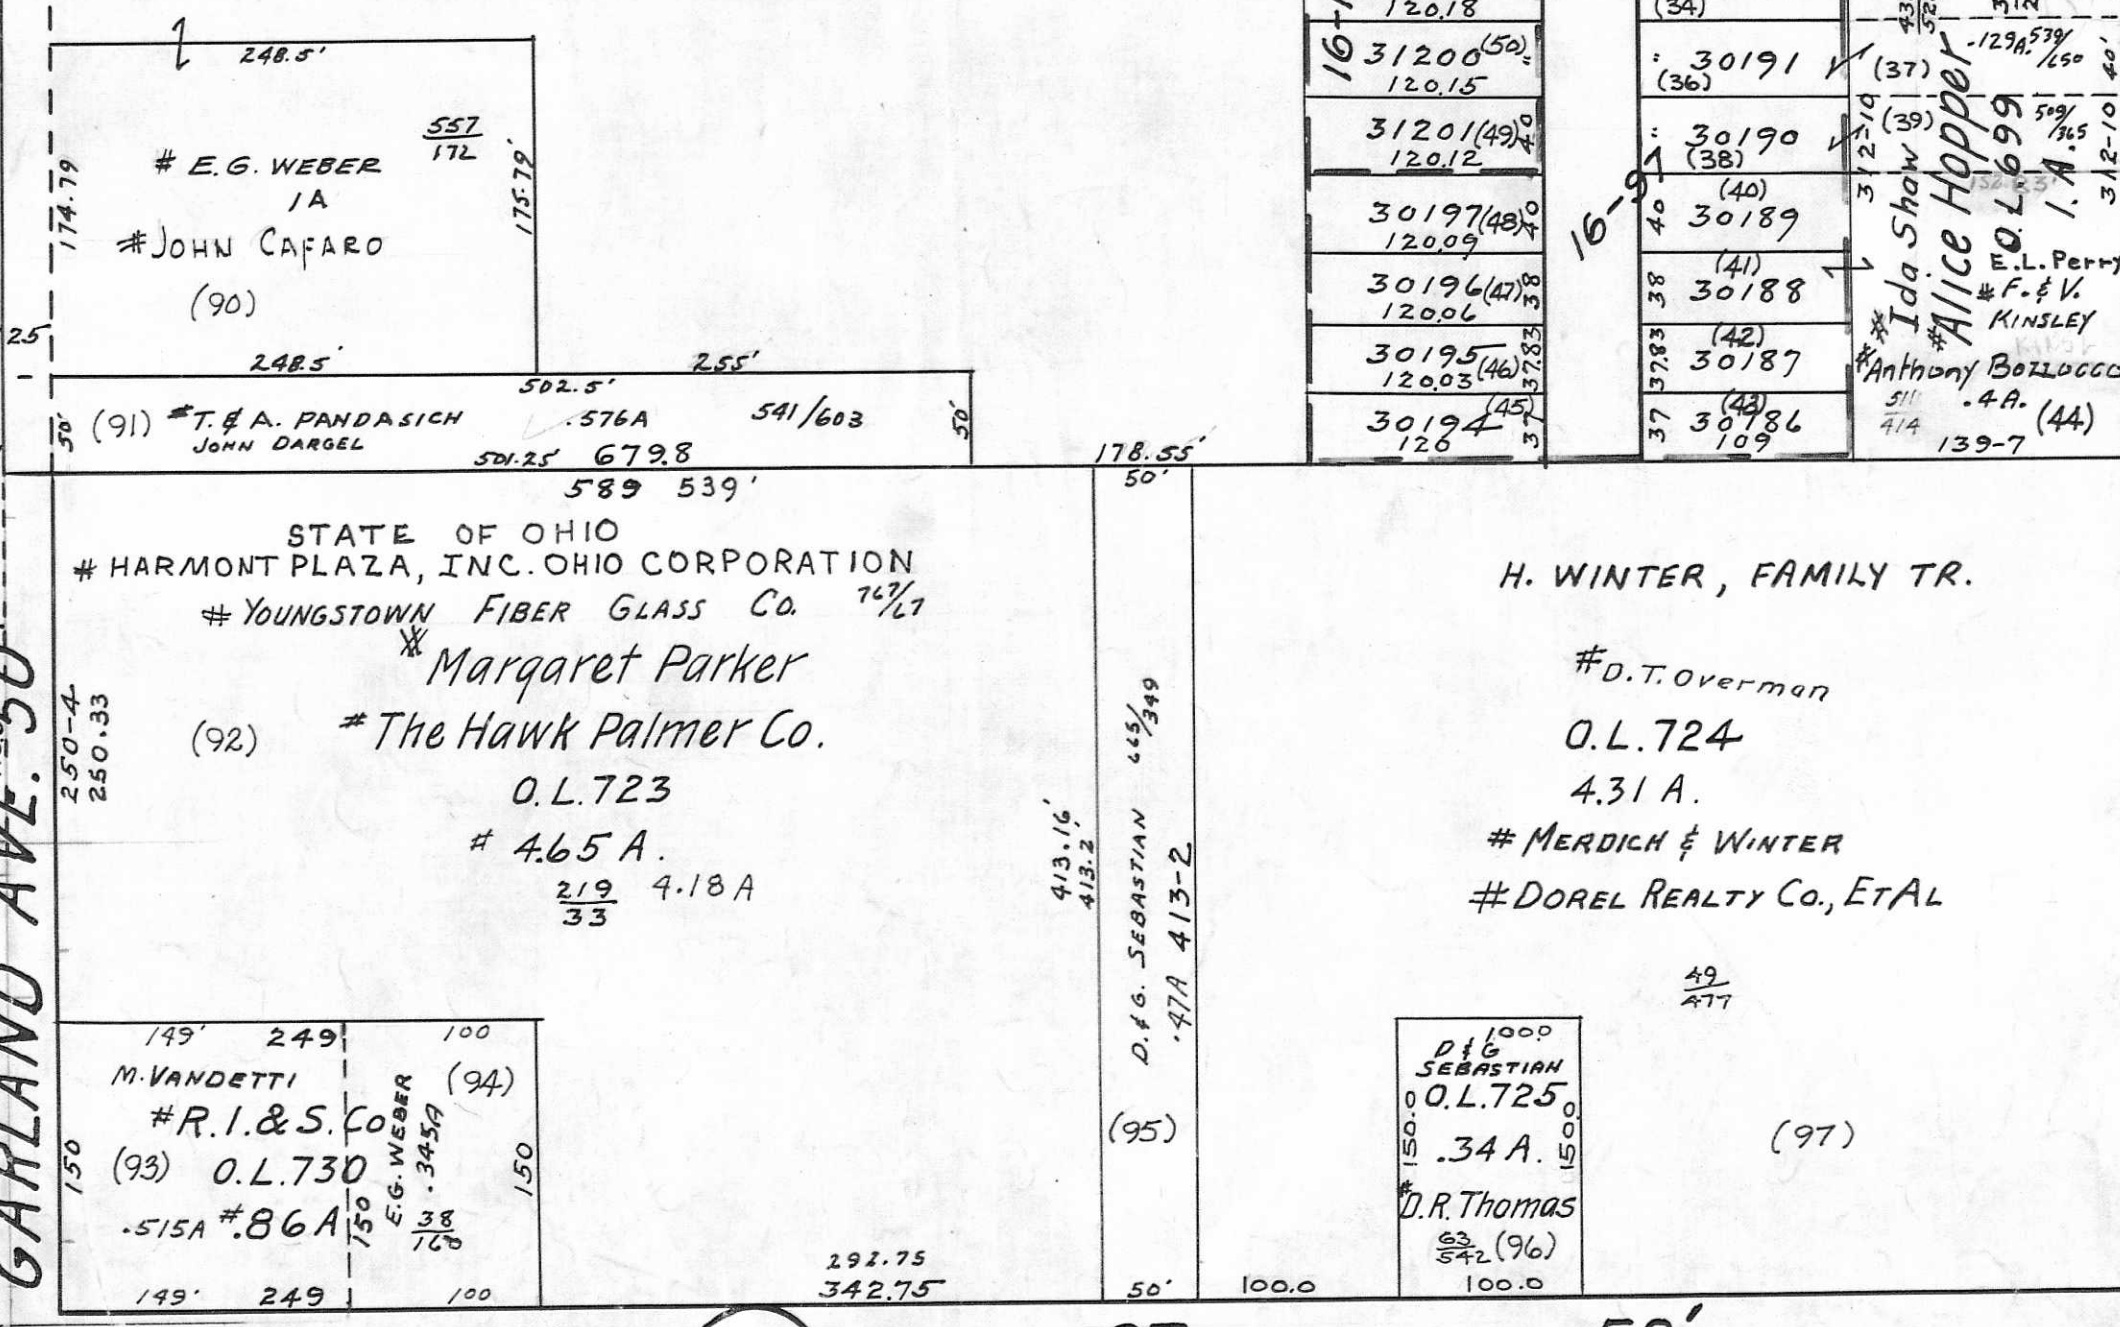

20

20

21

21

PARKER ST 50' 26

SCALE 1"=100 FT.

SCALE 1"=100'

107

30

OLD CITY LIMITS

FIRST FED. # E. Scarnecchia

(97)