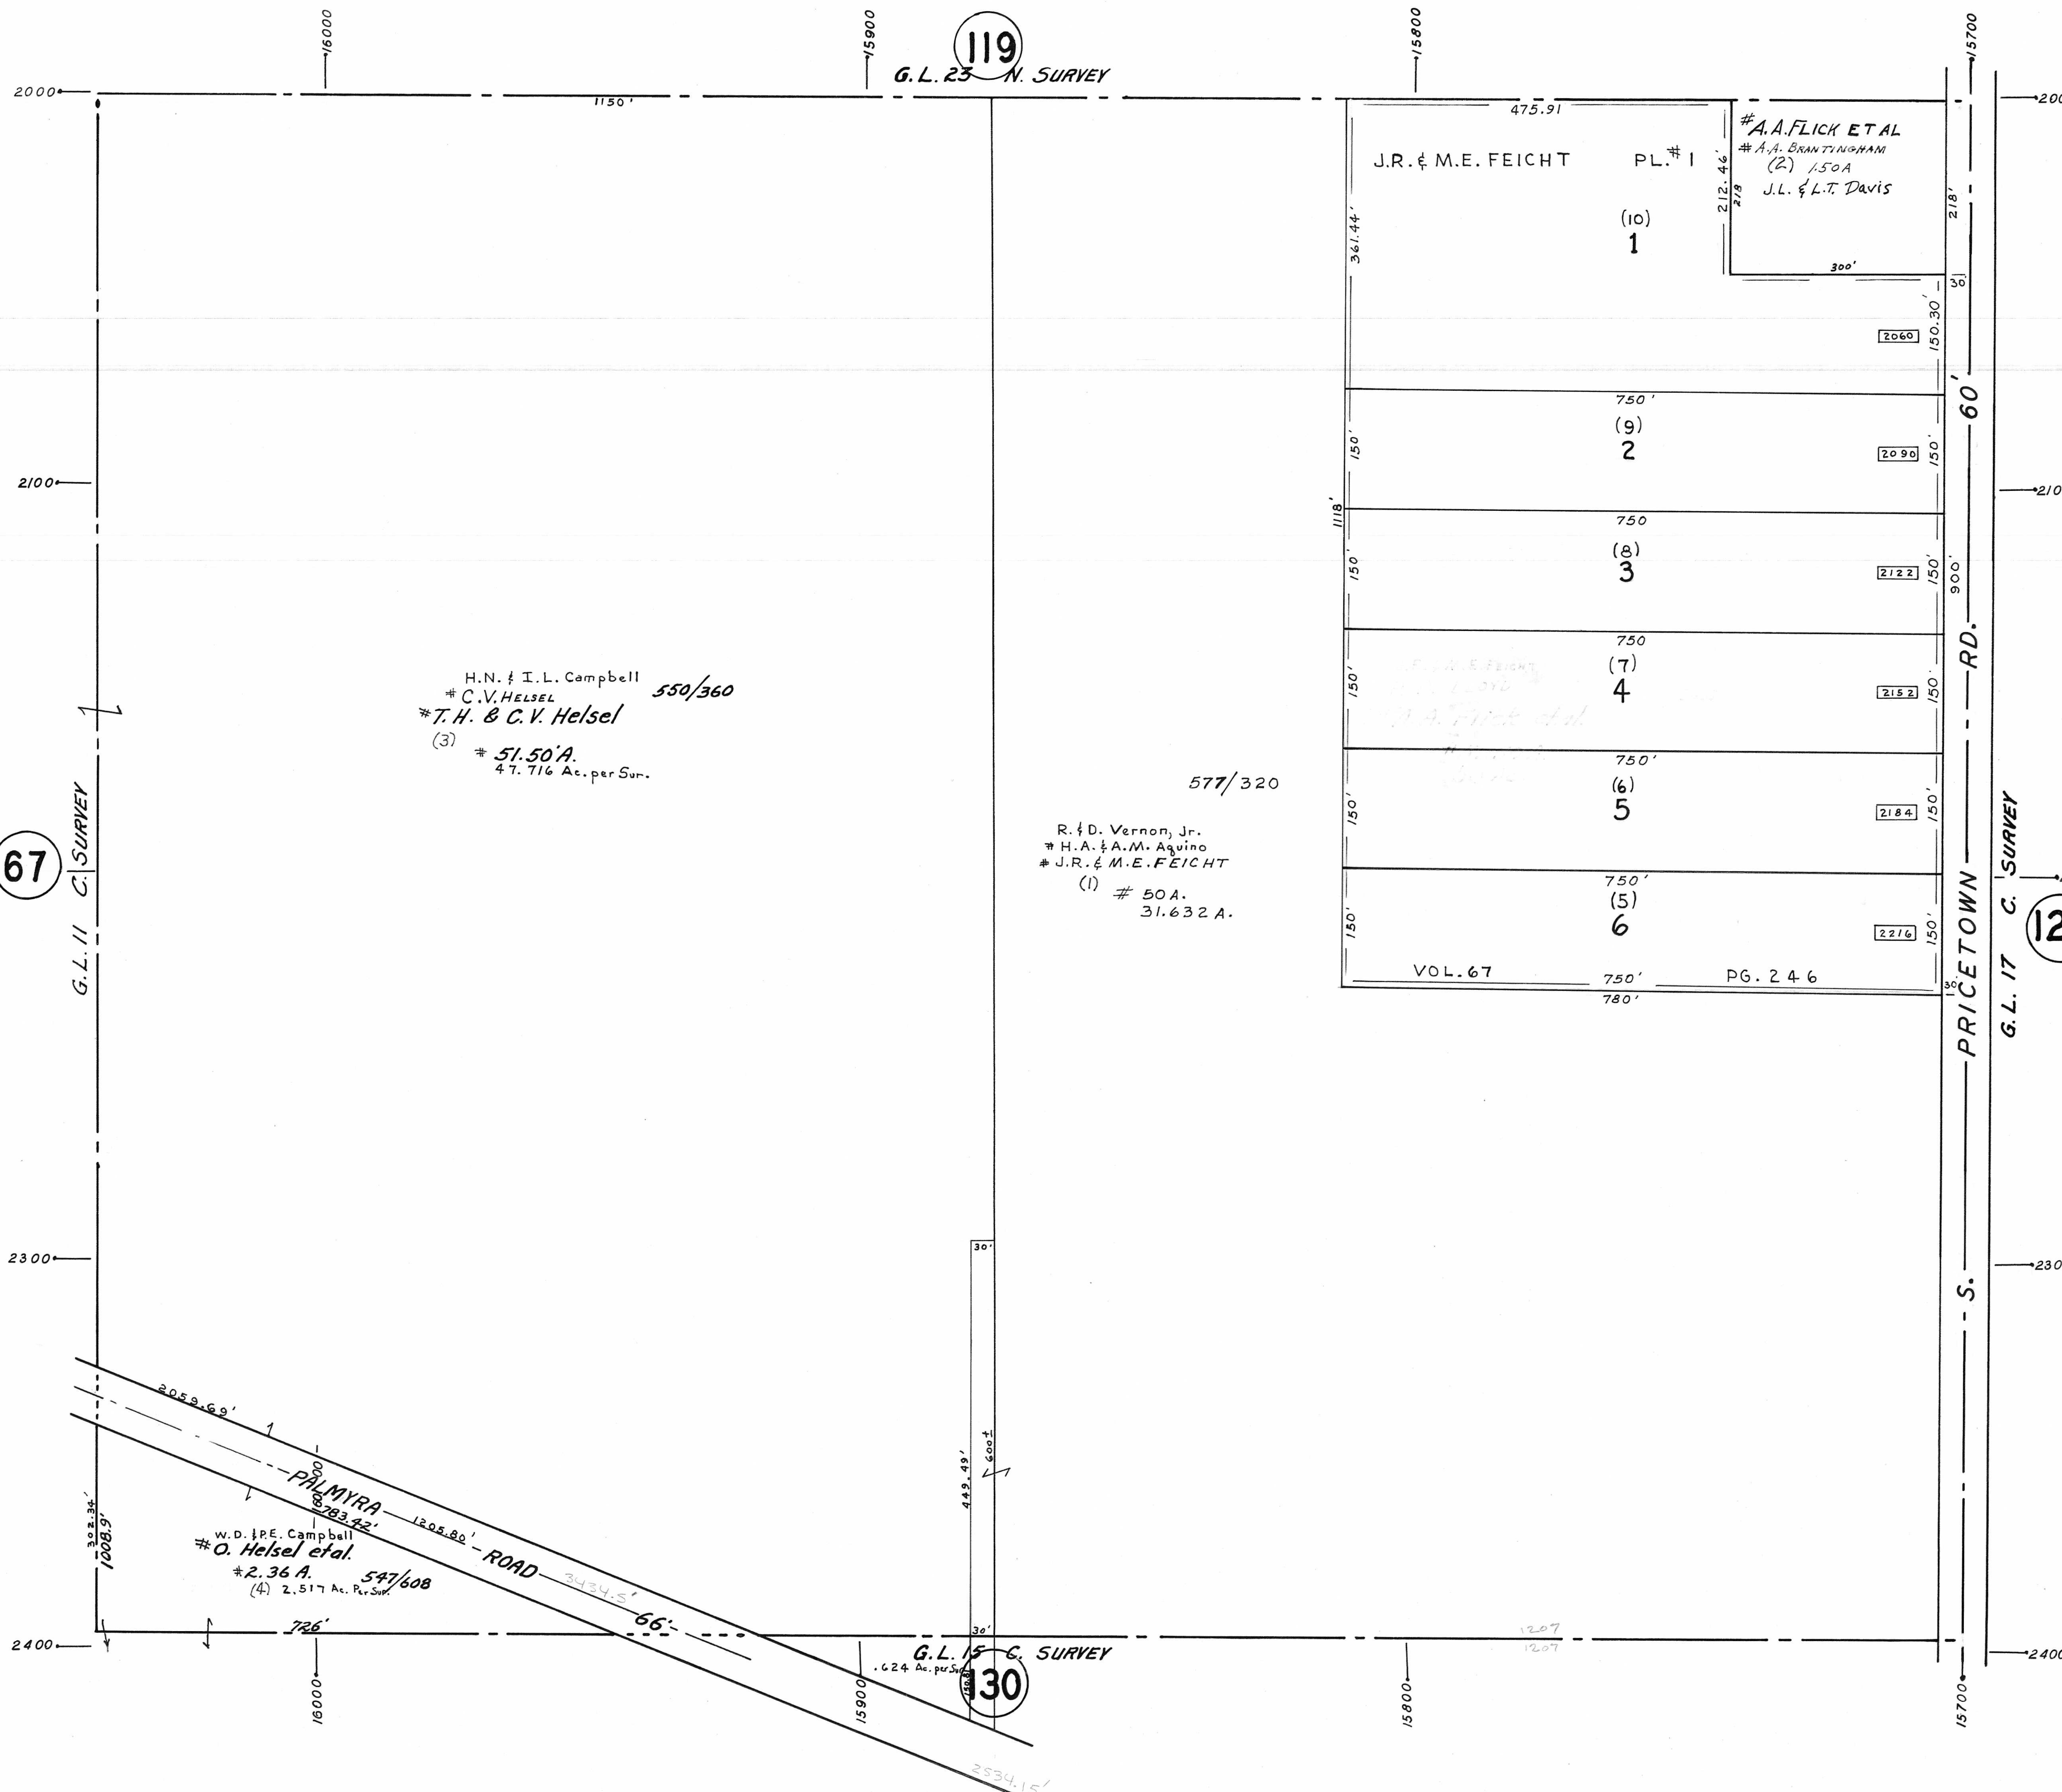

SCALE
1" = 100'

LEGEND

- (44) PLATE NUMBER
- (128) HOUSE NUMBERING GRID
- (170) HOUSE NUMBER

119

67

130

128

44

170