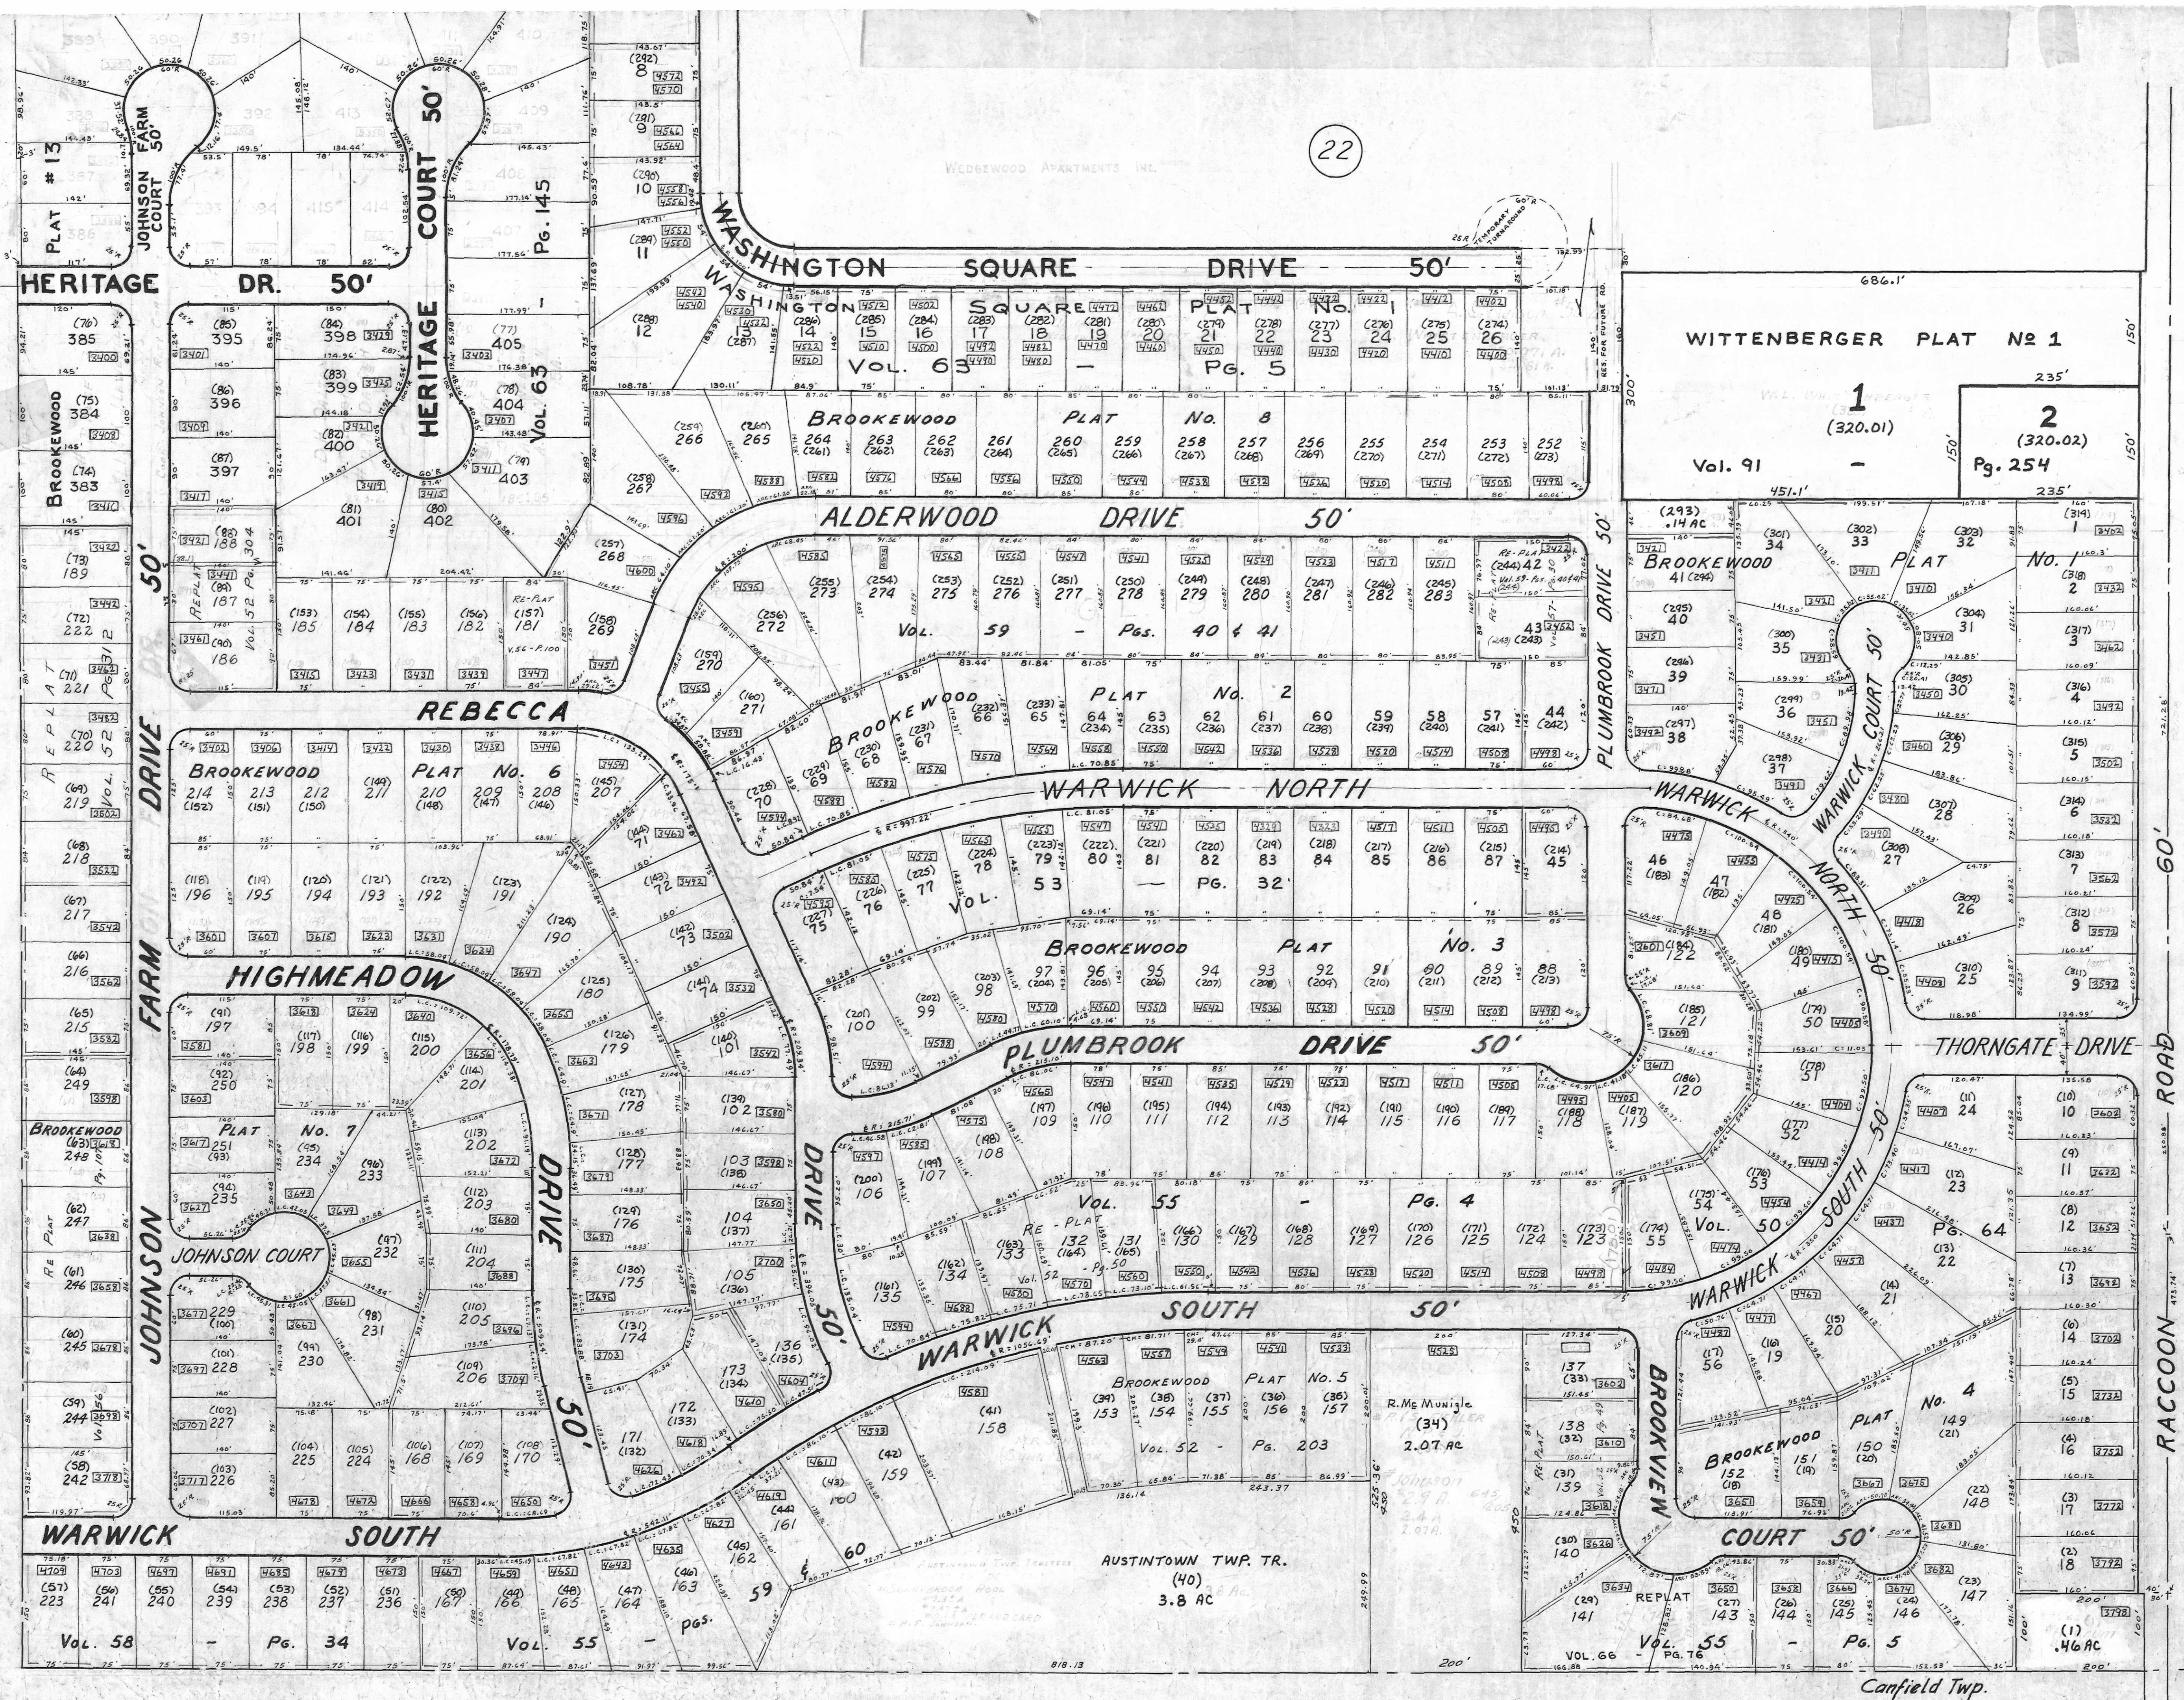

MAHONING COUNTY ENGINEER
AND TAX MAP DRAFTSMAN

113

111

AUSTINTOWN TWP. TR.
(40)
3.8 AC

Carfield Twp.

8/8/13