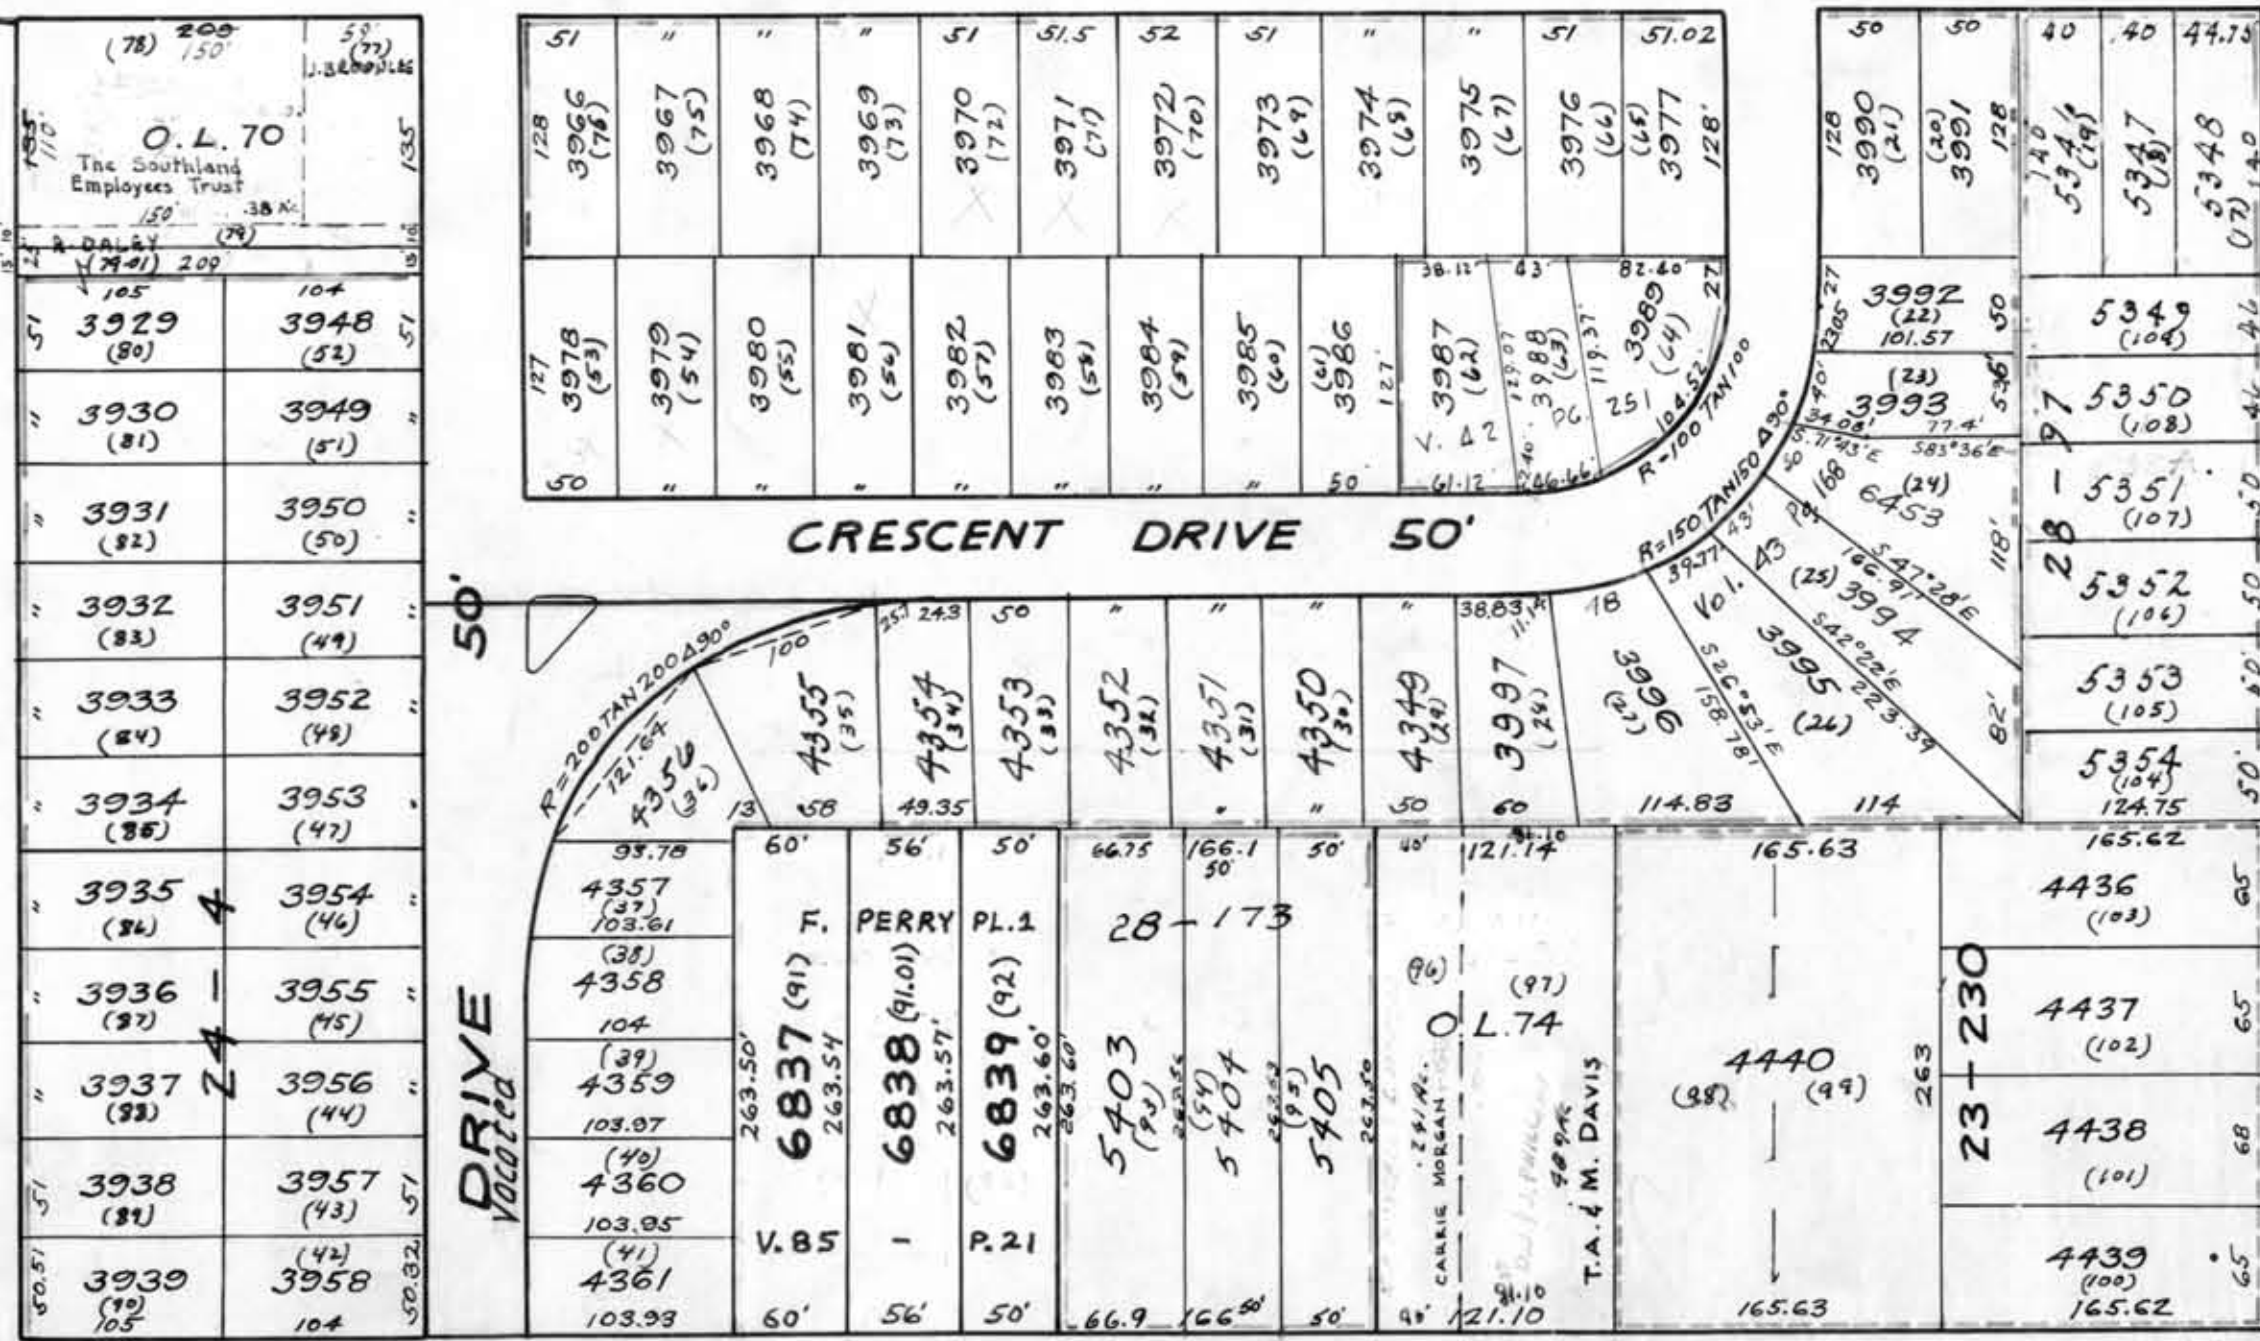

YOUNGSTOWN

CITY OF

CITY LIMITS

YOUNGSTOWN

YOUNGSTOWN

STRUTHERS CITY LIMITS

YOUNGSTOWN

BOARDMAN TWP. POLAND TWP. ROAD 66' YOUNGSTOWN - POLAND C.O. 4-20-1920 COMM. CORP. BOOK V. 3 - P. 132 - 734

CITY OF YOUNGSTOWN CITY OF STRUTHERS

MIDLOTHIAN

BOULEVARD

60'

GIS Department  
Scanned: 7/11/07

18

16