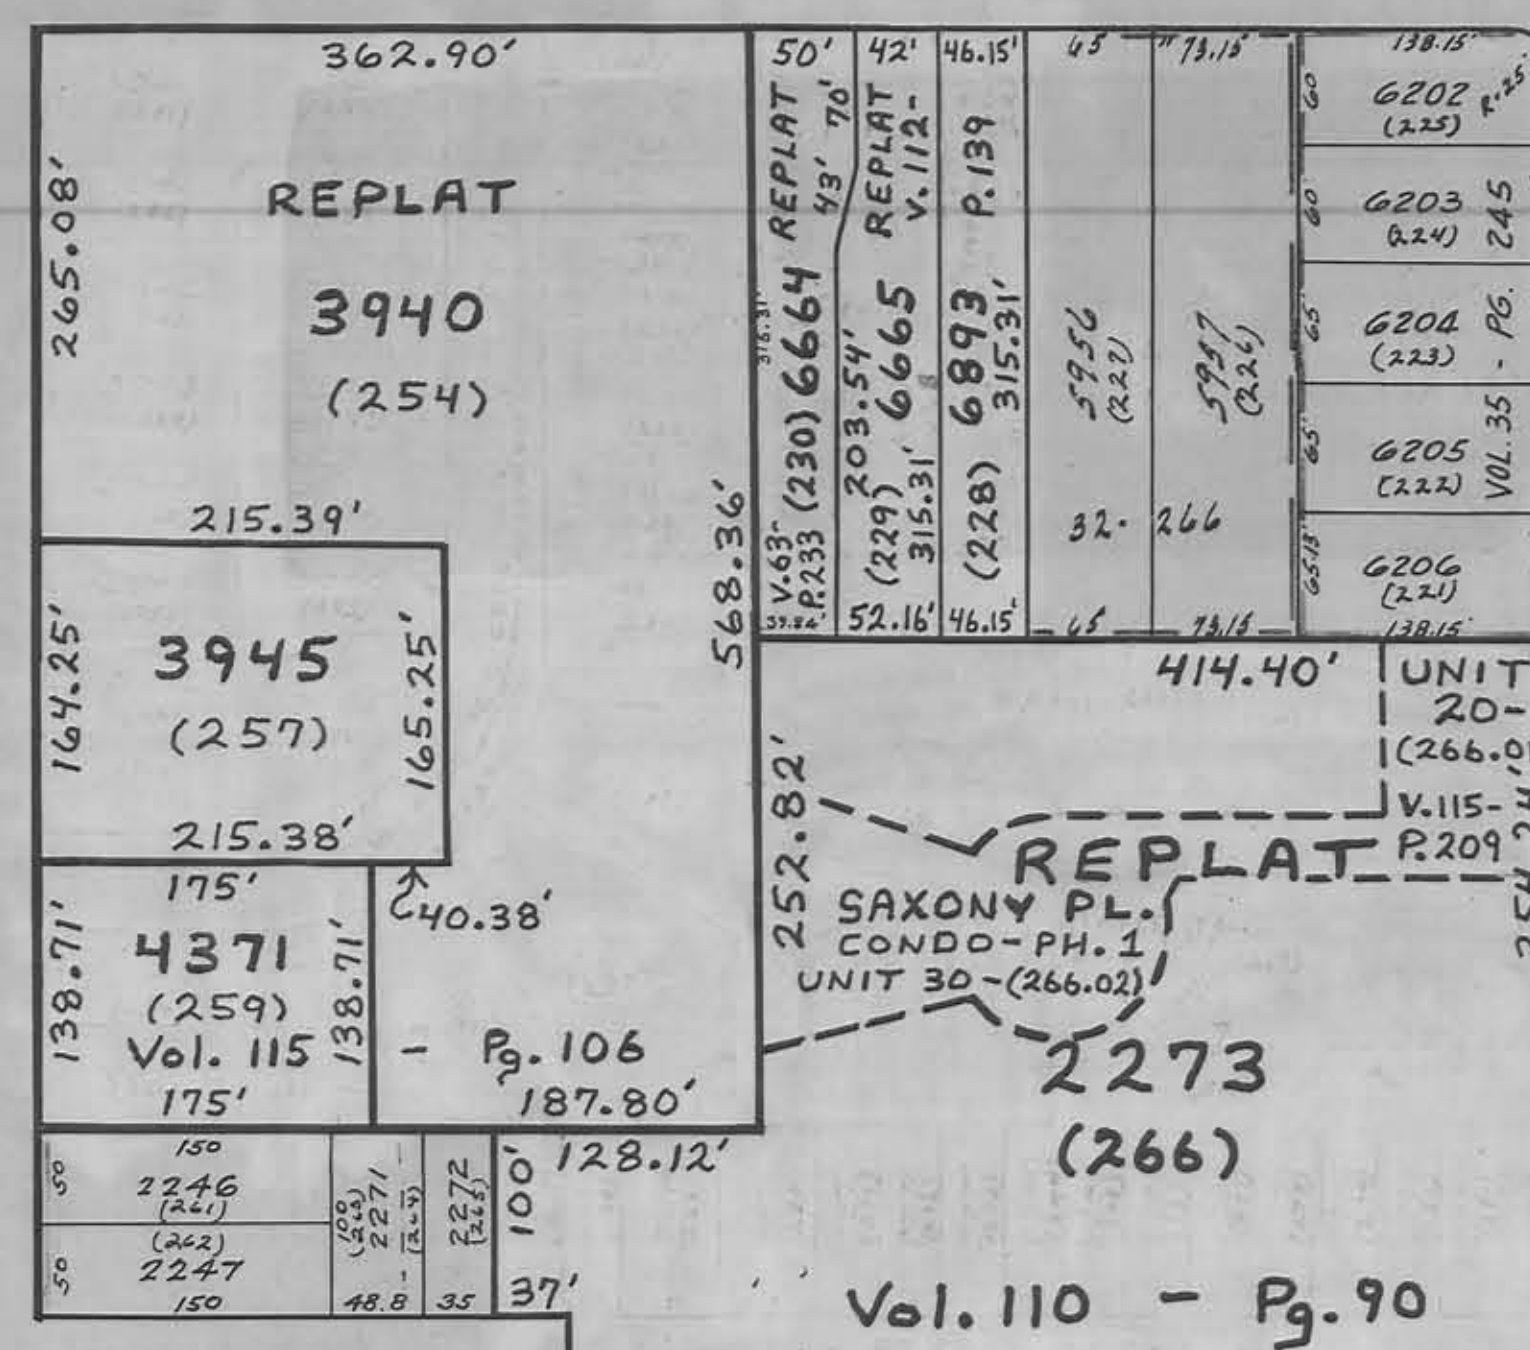

BOARDMAN TWP
POLAND TWP
ROAD 66'

YOUNGSTOWN - POLAND

CITY LIMITS

3932 (82)	3951 (49)
3933 (84)	3952 (49)
3934 (85)	3953 (47)
3935 (86)	3954 (46)
3936 (87)	3955 (45)
3937 (88)	3956 (44)
3938 (89)	3957 (43)
3939 (90)	3958 (42)