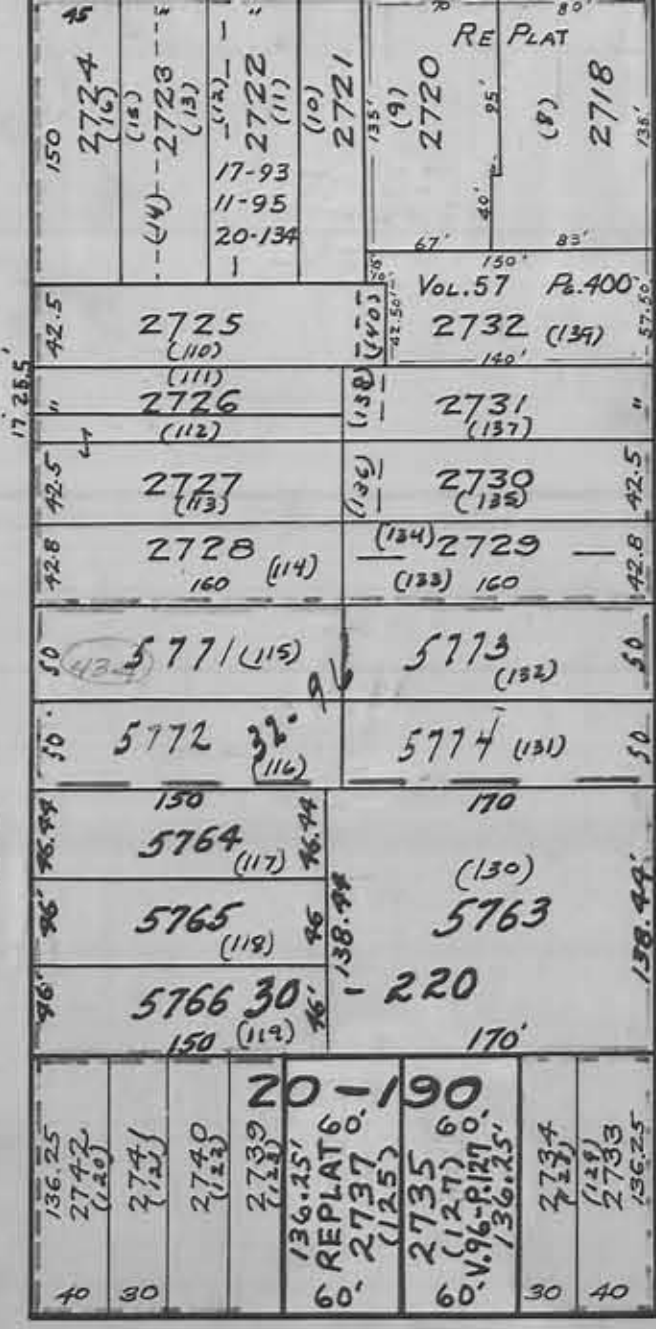

YOUNGSTOWN

CITY OF

CITY LIMITS

YOUNGSTOWN

STRUTHERS CITY LIMITS C.O. 4-20-1920
COMM. CORP. BOOK V. 3 - P. 132 - 134

CITY OF YOUNGSTOWN
CITY OF STRUTHERS

MIDLOTHIAN

BOULEVARD 60'

BOARDMAN TWP
POLAND TWP
ROAD 66'

YOUNGSTOWN - POLAND

CITY LIMITS

3932 (82)	3951 (49)
3933 (84)	3952 (49)
3934 (85)	3953 (47)
3935 (86)	3954 (46)
3936 (87)	3955 (45)
3937 (88)	3956 (44)
3938 (89)	3957 (43)
3939 (90)	3958 (42)