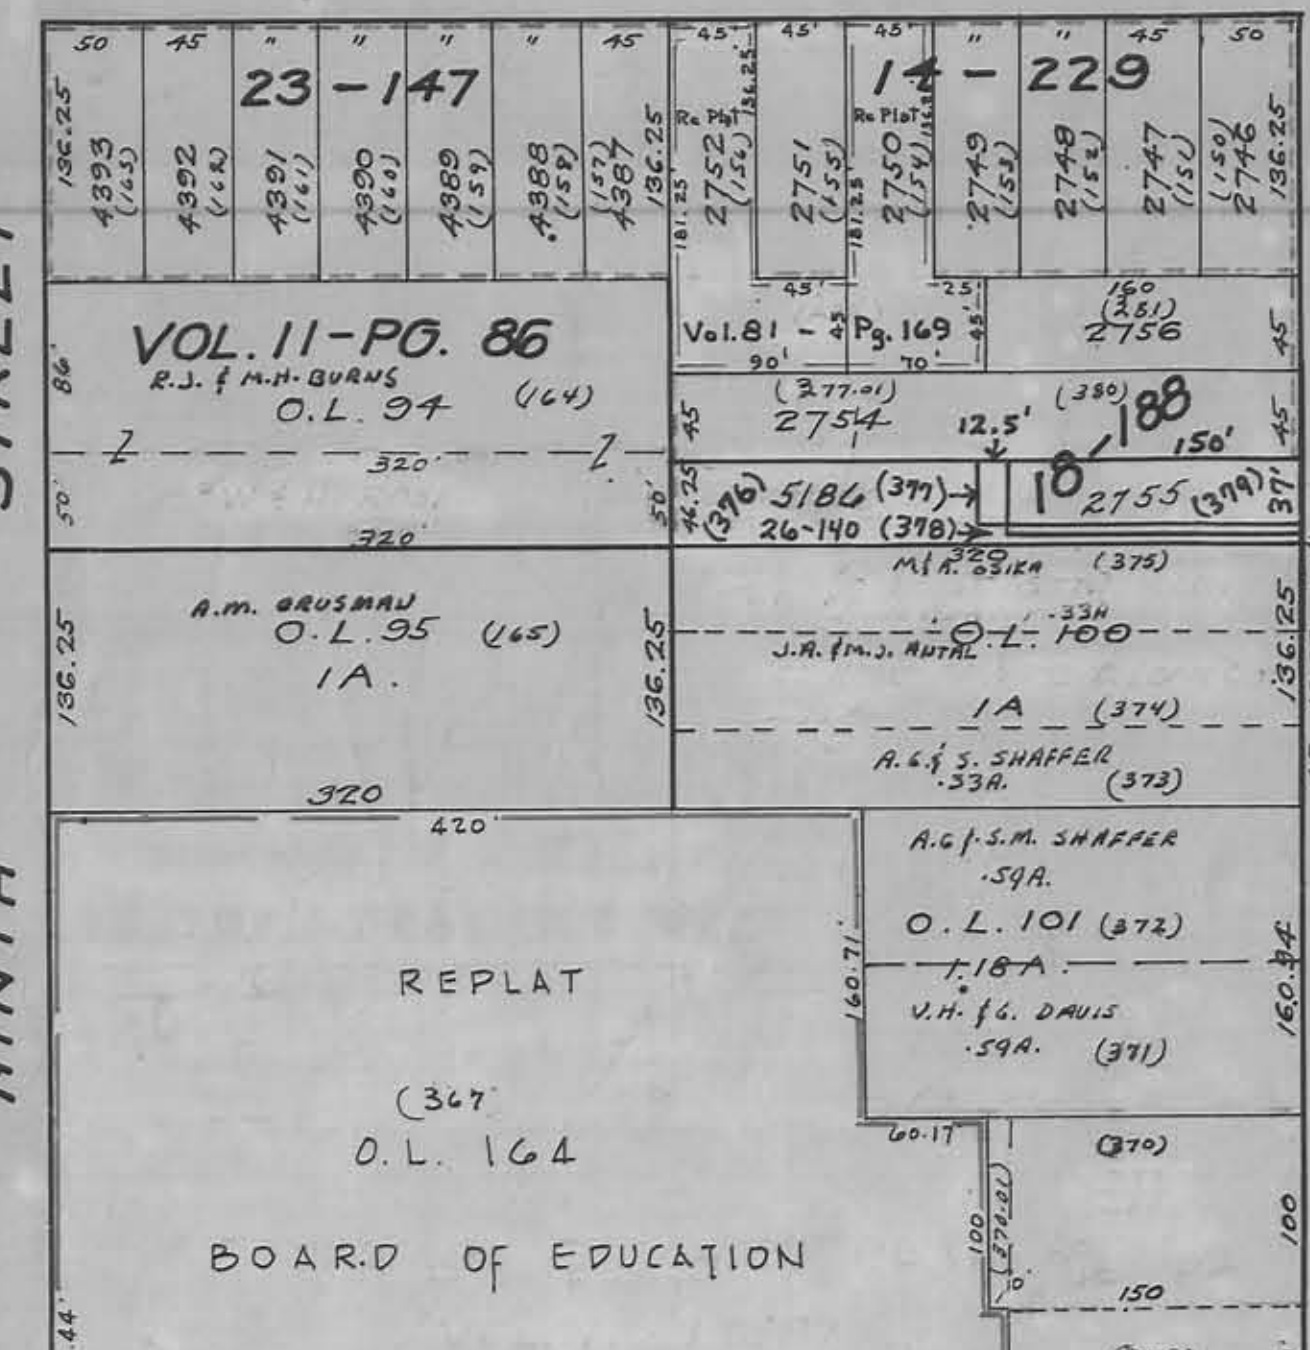

BOARDMAN TWP
POLAND TWP
ROAD 66'

YOUNGSTOWN - POLAND

CITY LIMITS

3932 (82)	3951 (49)
3933 (84)	3952 (49)
3934 (85)	3953 (47)
3935 (86)	3954 (46)
3936 (87)	3955 (45)
3937 (88)	3956 (44)
3938 (89)	3957 (43)
3939 (90)	3958 (42)