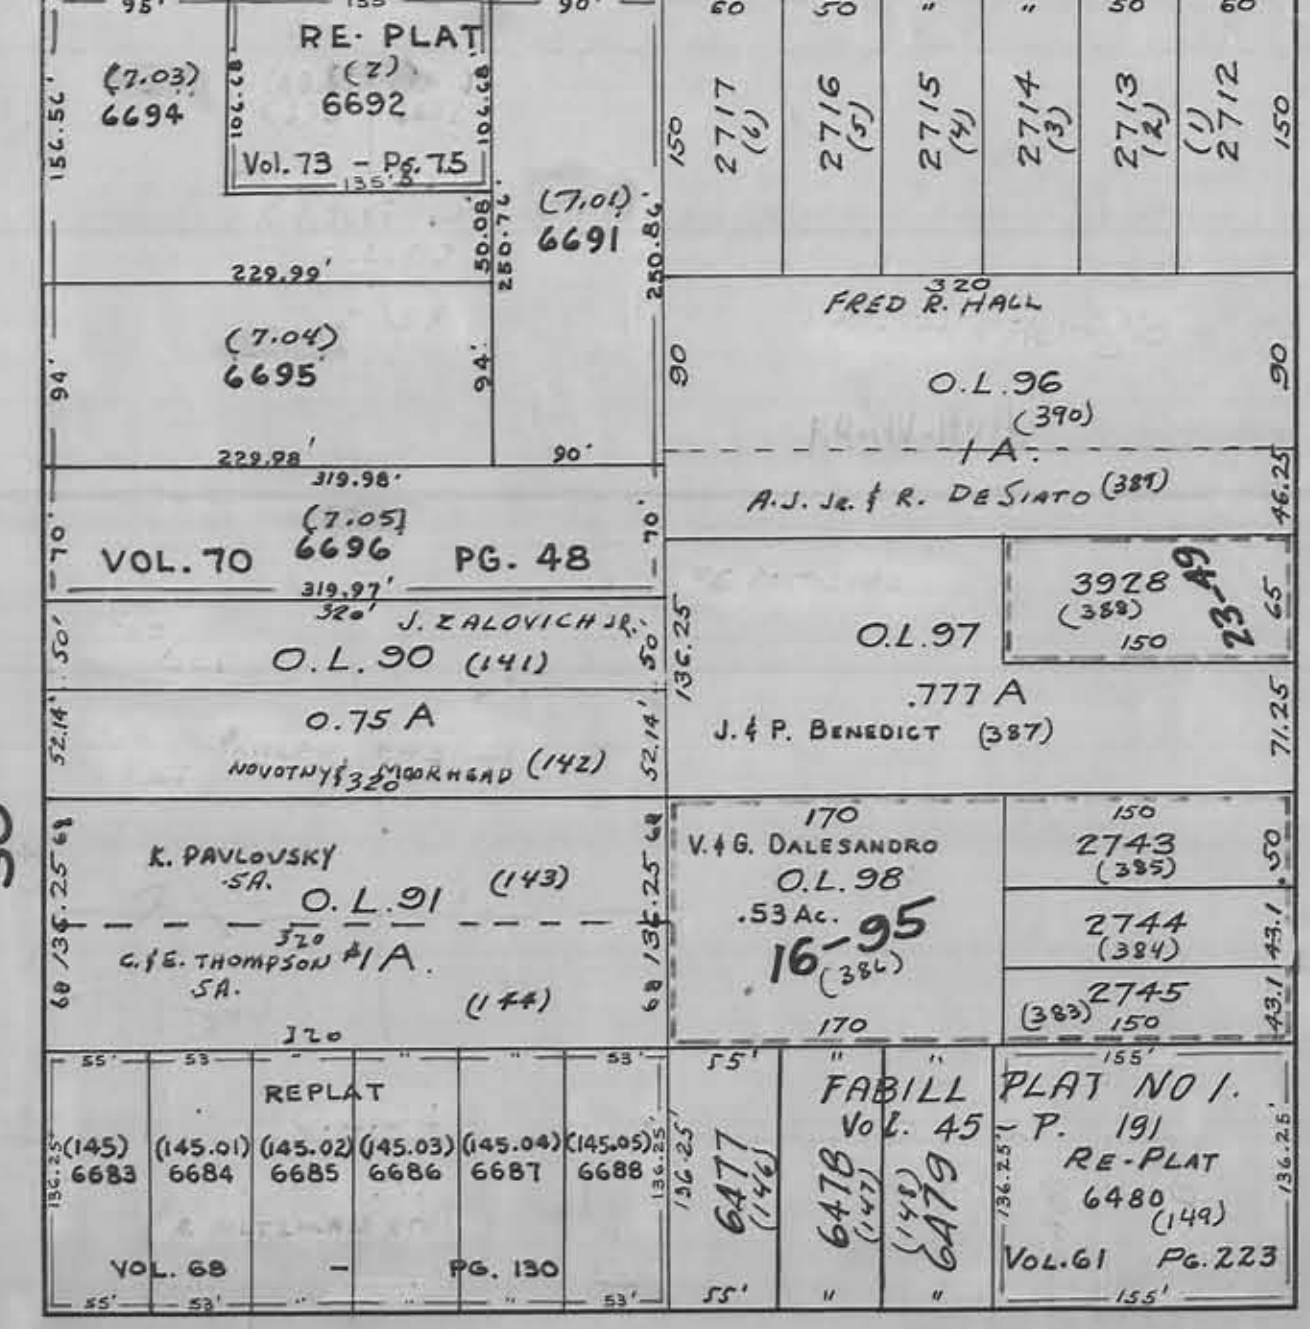

YOUNGSTOWN

CITY OF

CITY LIMITS

YOUNGSTOWN

STRUTHERS CITY LIMITS C.O. 4-20-1920
COMM. CORP. BOOK V. 3 - P. 132 - 134

CITY OF YOUNGSTOWN
CITY OF STRUTHERS

MIDLOTHIAN

BOULEVARD 60'

BOARDMAN TWP
POLAND TWP
ROAD 66'

YOUNGSTOWN - POLAND

CITY LIMITS

3932 (82)	3951 (49)
3933 (84)	3952 (49)
3934 (85)	3953 (47)
3935 (86)	3954 (46)
3936 (87)	3955 (45)
3937 (88)	3956 (44)
3938 (89)	3957 (43)
3939 (90)	3958 (42)