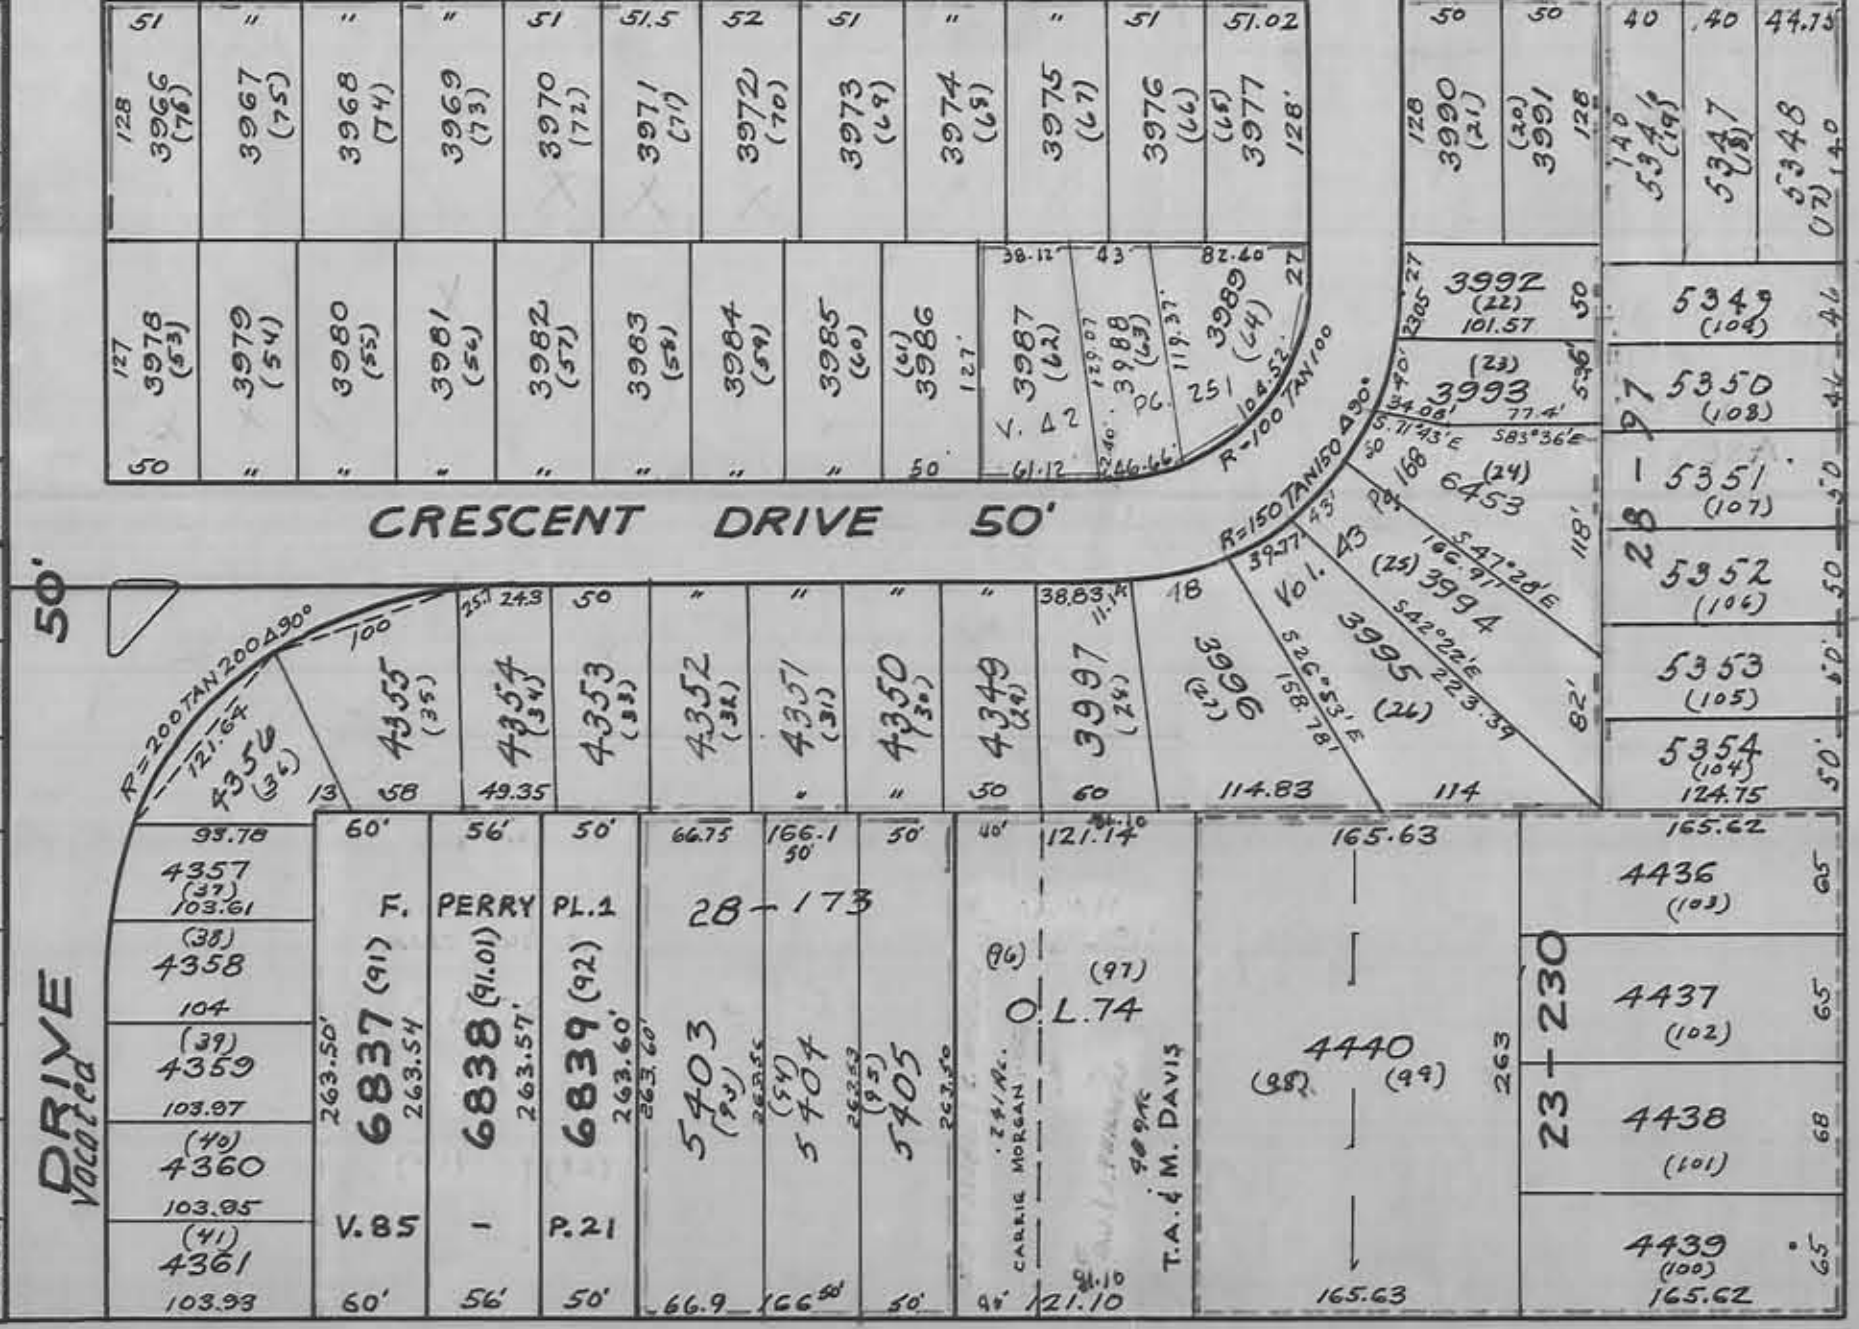

YOUNGSTOWN

CITY OF

CITY LIMITS

YOUNGSTOWN

STRUTHERS CITY LIMITS C.O. 4-20-1920
COMM. CORP. BOOK V. 3 - P. 132 - 134

CITY OF YOUNGSTOWN
CITY OF STRUTHERS

MIDLOTHIAN

BOULEVARD 60'

BOARDMAN TWP
POLAND TWP
ROAD 66'

YOUNGSTOWN - POLAND

CITY LIMITS

3932 (82)	3951 (49)
3933 (84)	3952 (49)
3934 (85)	3953 (47)
3935 (86)	3954 (46)
3936 (87)	3955 (45)
3937 (88)	3956 (44)
3938 (89)	3957 (43)
3939 (90)	3958 (42)