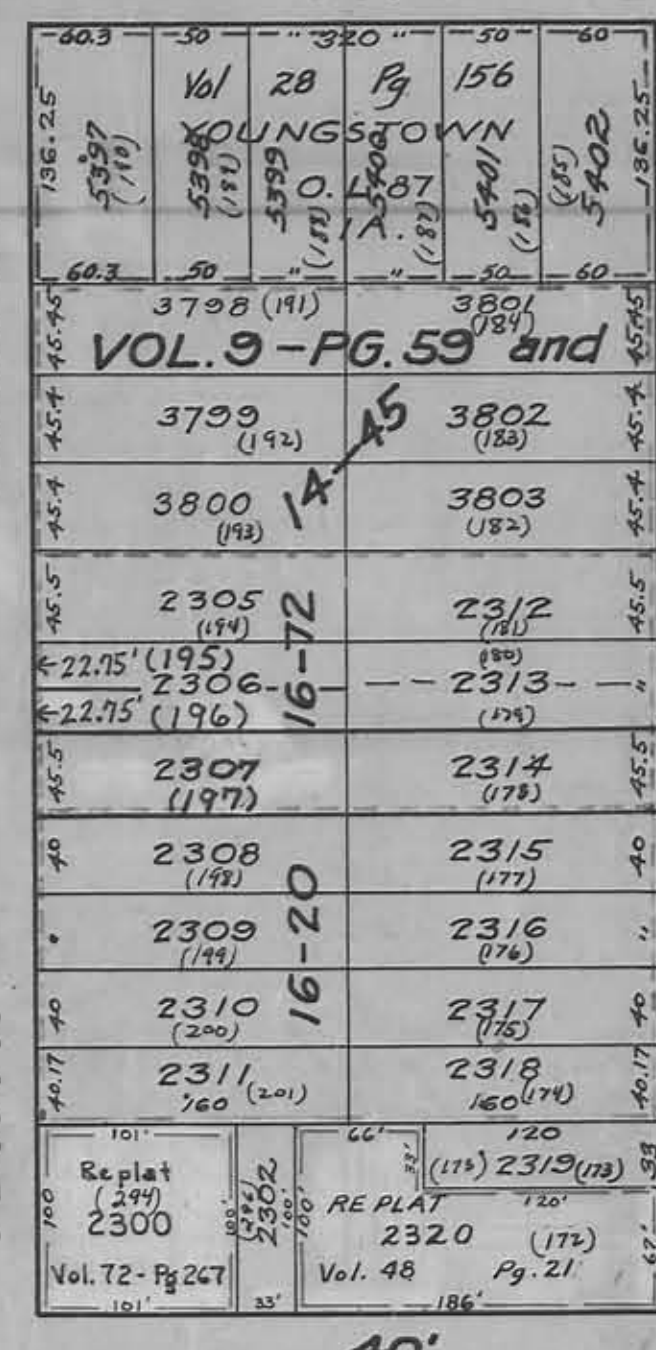

YOUNGSTOWN

CITY OF

CITY LIMITS

YOUNGSTOWN

STRUTHERS CITY LIMITS C.O. 4-20-1920
COMM. CORP. BOOK V. 3 - P. 132 - 134

CITY OF YOUNGSTOWN
CITY OF STRUTHERS

MIDLOTHIAN

BOULEVARD 60'

BOARDMAN TWP
POLAND TWP
ROAD 66'

YOUNGSTOWN - POLAND

CITY LIMITS

3932 (82)	3951 (49)
3933 (84)	3952 (49)
3934 (85)	3953 (47)
3935 (86)	3954 (46)
3936 (87)	3955 (45)
3937 (88)	3956 (44)
3938 (89)	3957 (43)
3939 (90)	3958 (42)