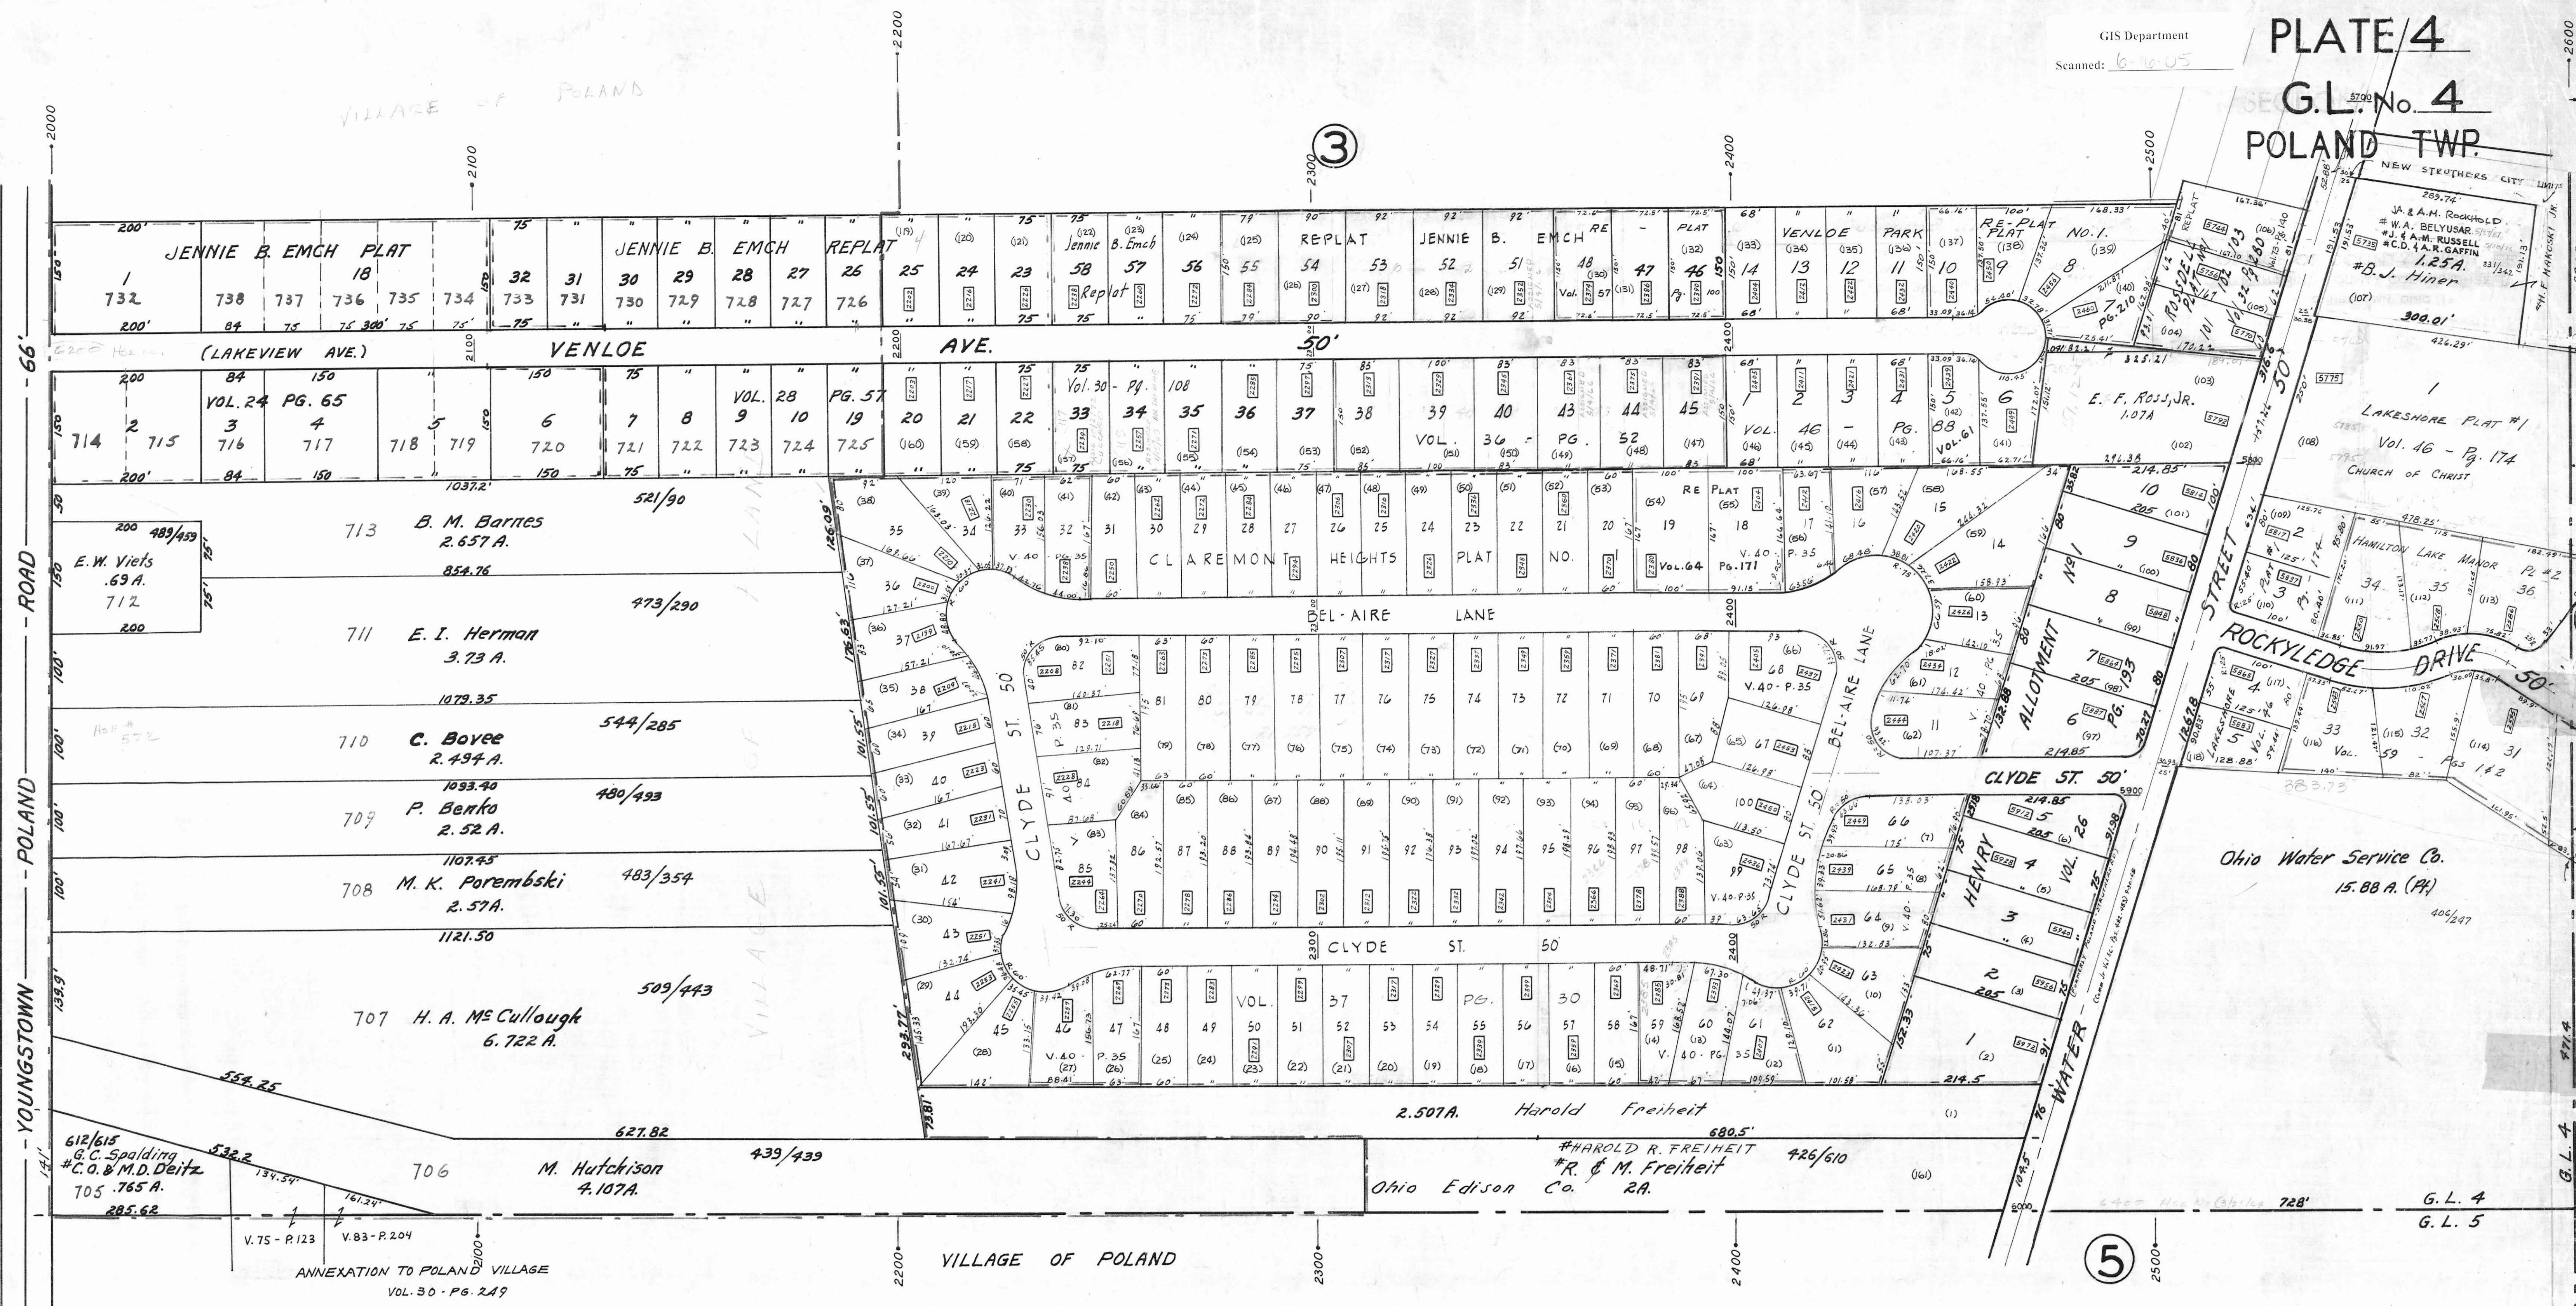

PLATE 4

G.L. No. 4

POLAND TWP.

- LEGEND**
- (44) PLATE NUMBER
 - 4700 HOUSE NUMBERING GRID
 - [4170] HOUSE NUMBER
 - (2) OR (2.2) PERMANENT PARCEL NO.