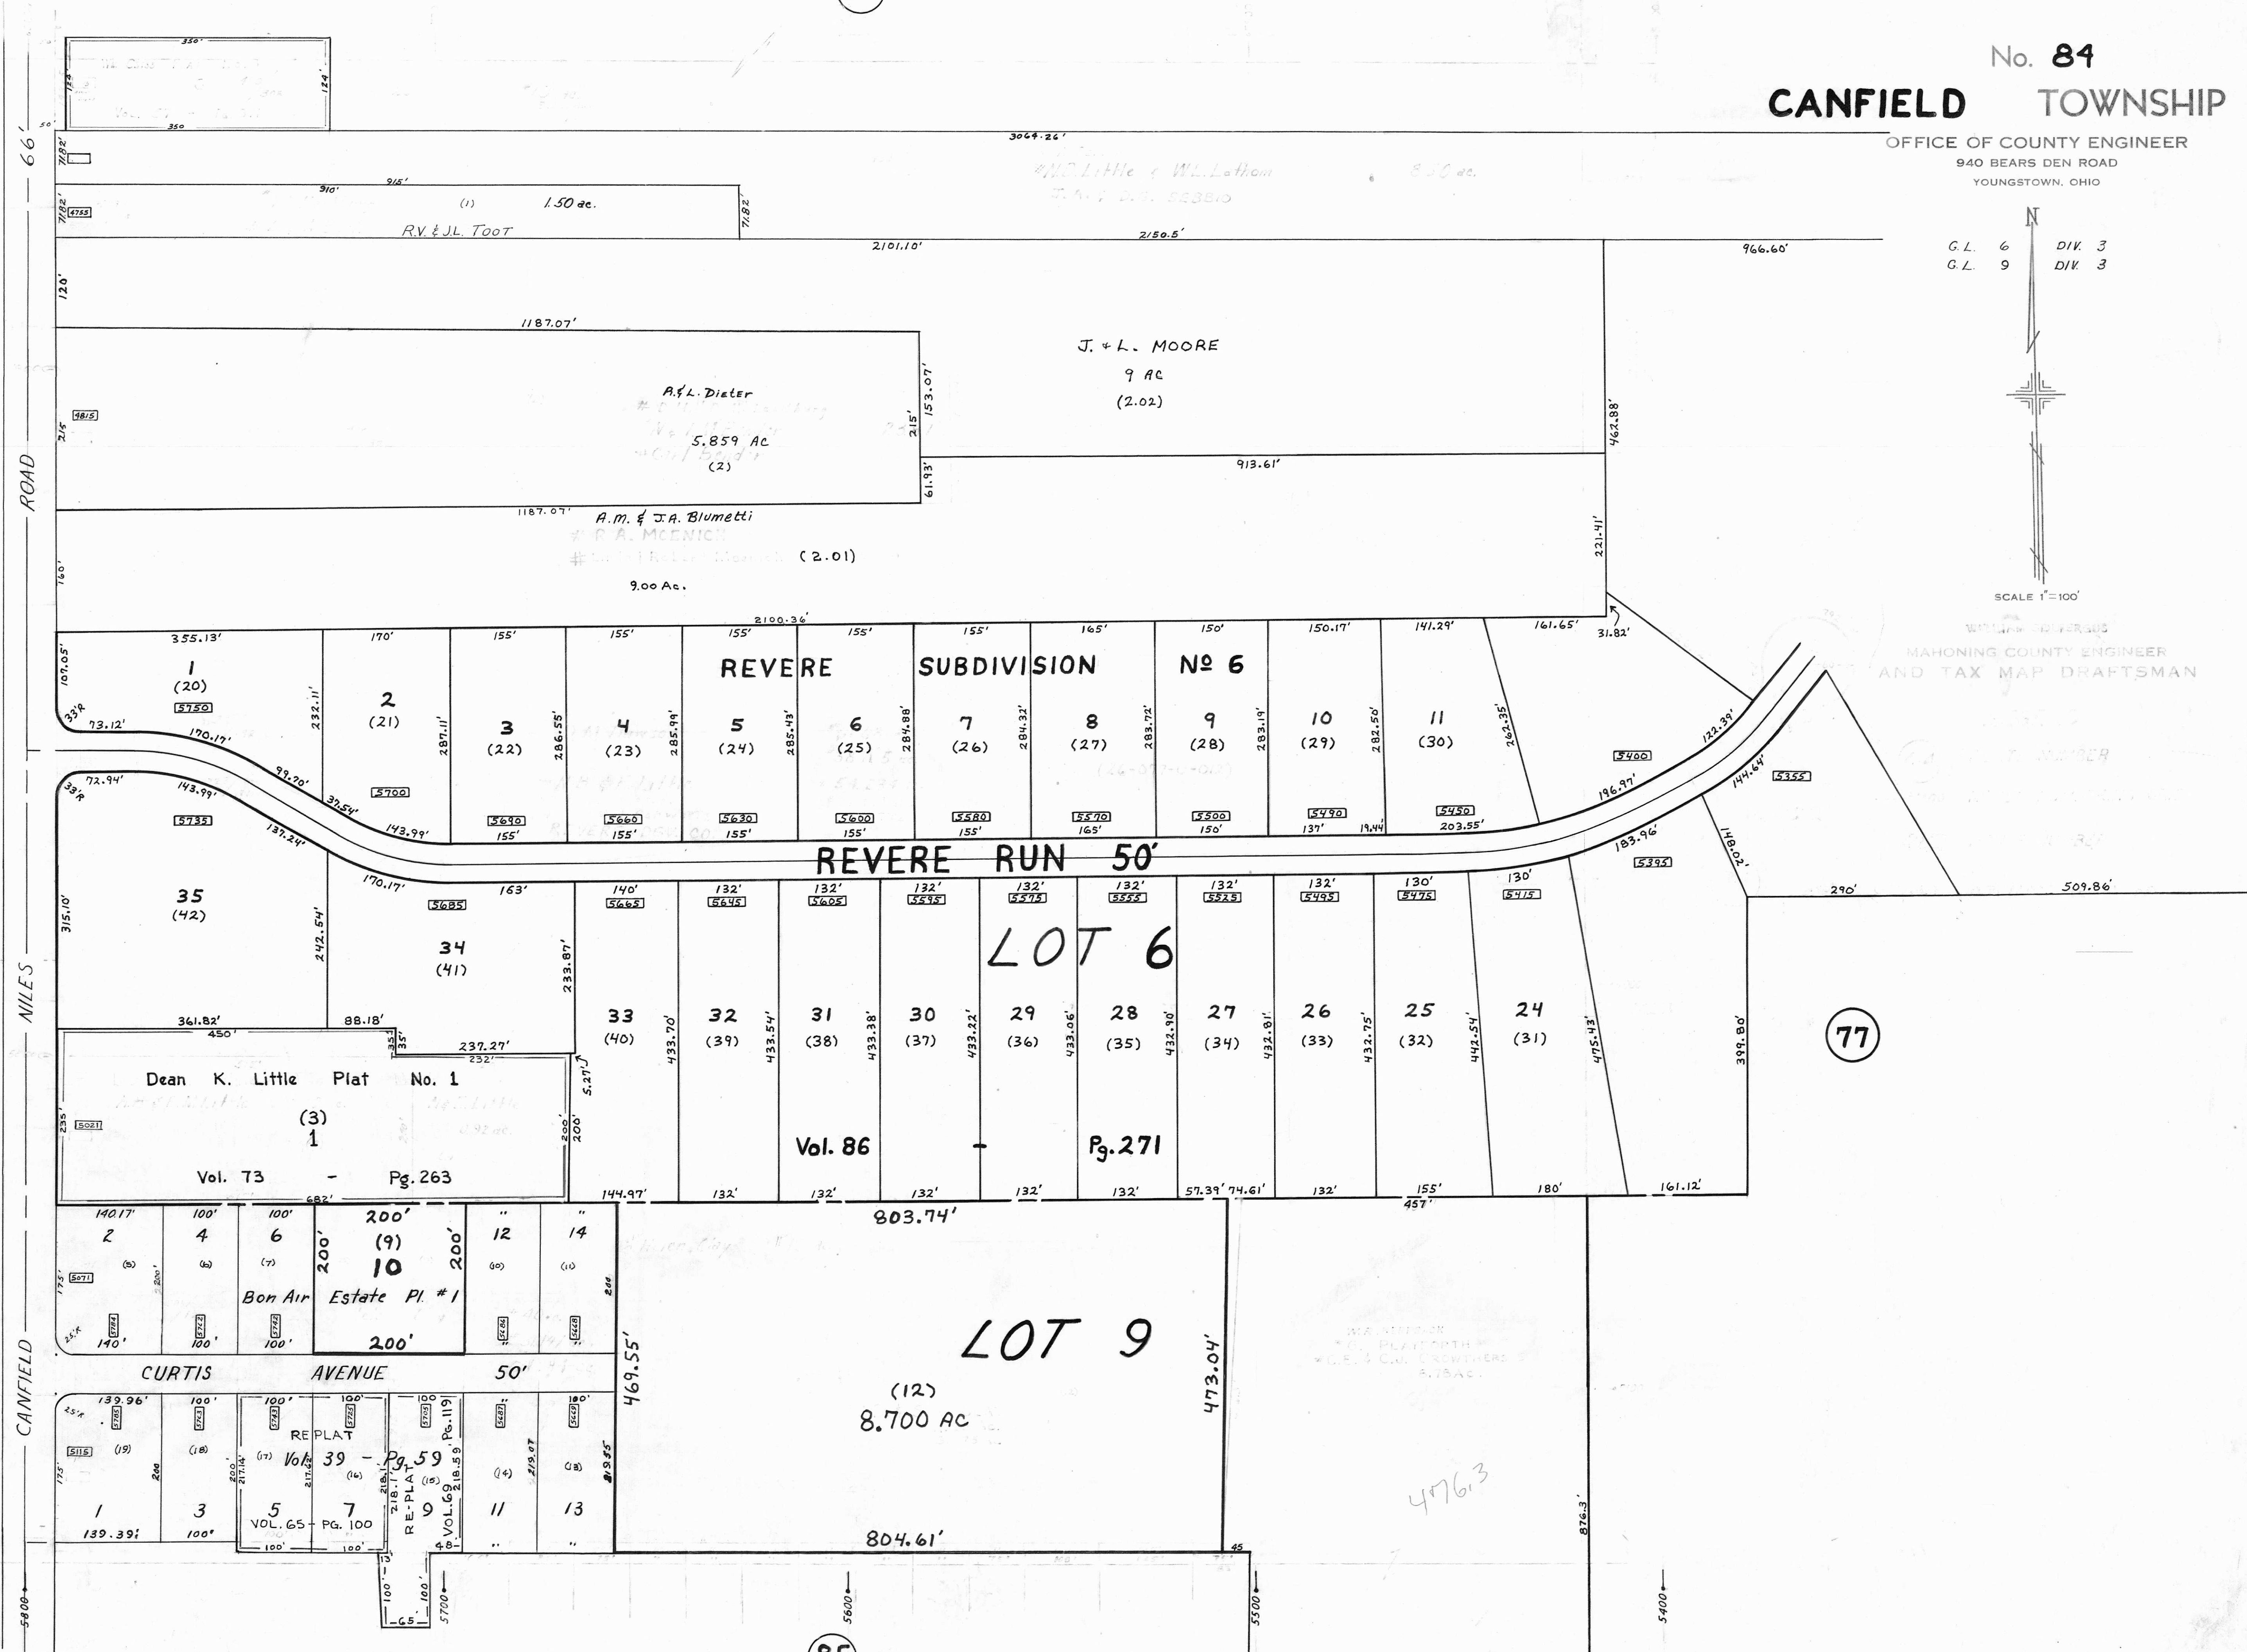

CANFIELD TOWNSHIP

OFFICE OF COUNTY ENGINEER
940 BEARS DEN ROAD
YOUNGSTOWN, OHIO

G.L. 6 D/K 3
G.L. 9 D/K 3

SCALE 1"=100'

MAHONING COUNTY ENGINEER
AND TAX MAP DRAFTSMAN

14

77