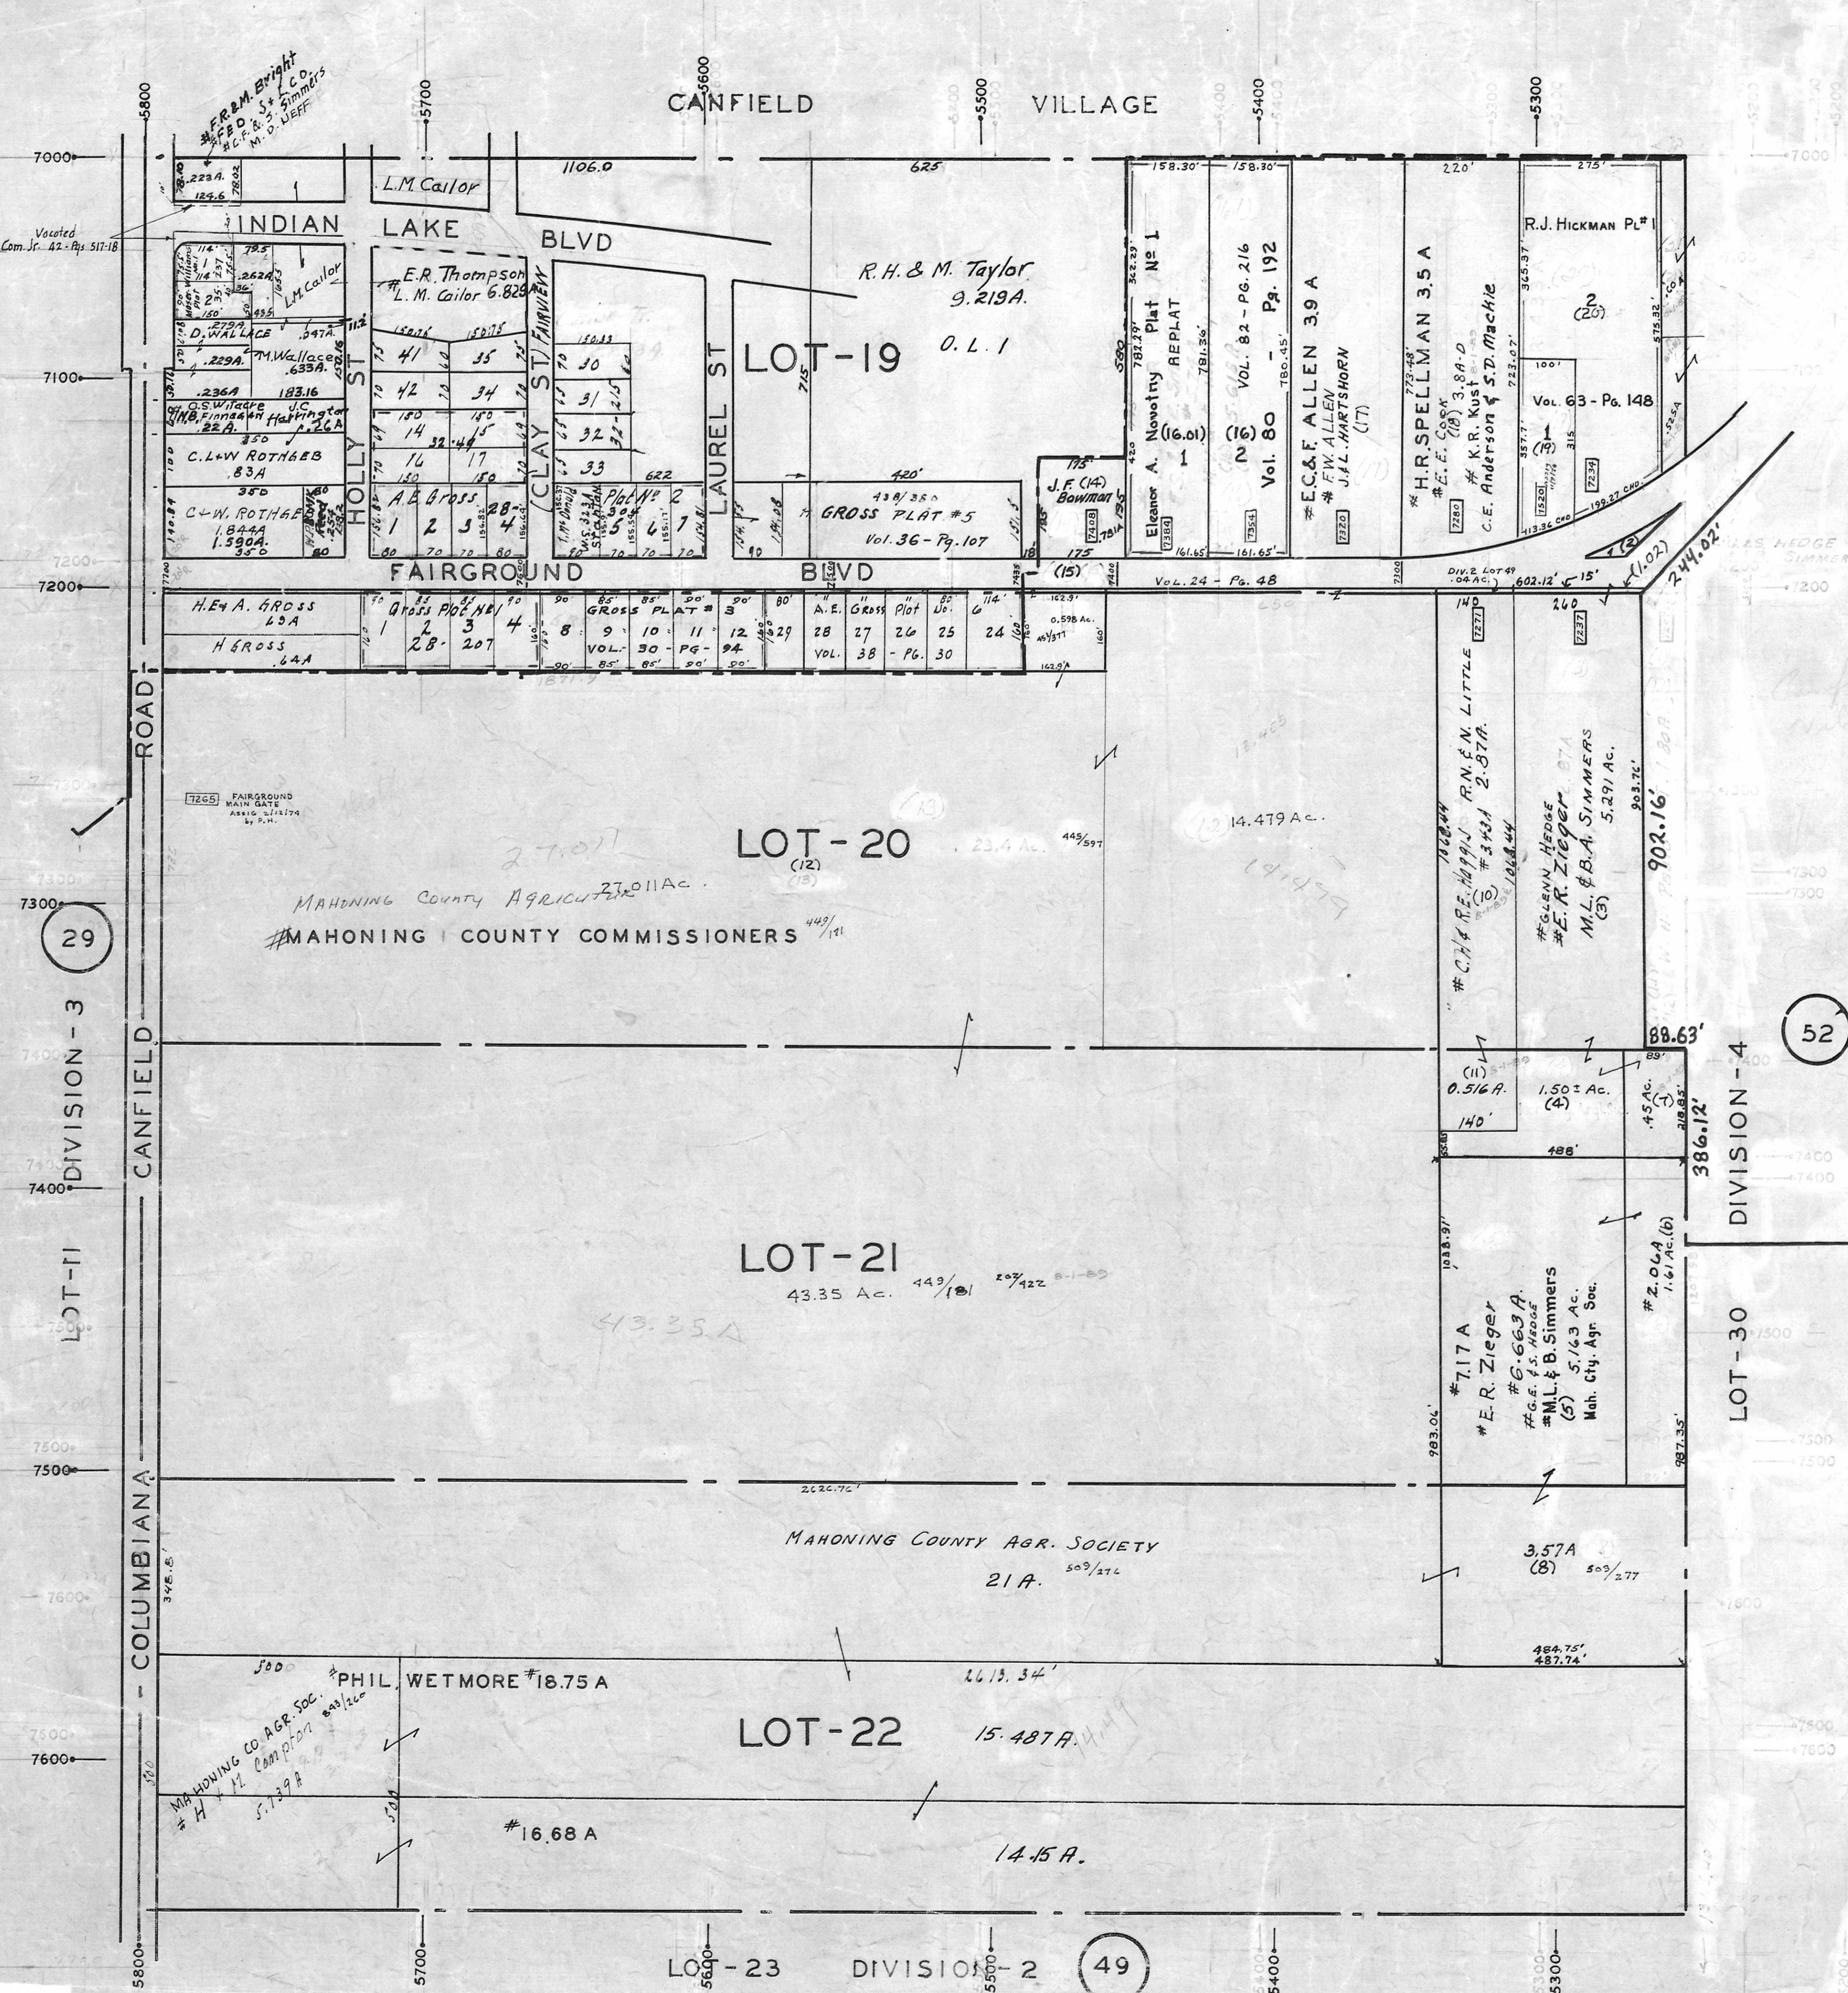

CANFIELD TOWNSHIP

LOTS-19-20-21-22

DIVISION - 2

SCALE 1, IN = 200 FEET

LEGEND

- 44 PLATE NUMBER
- 4300 HOUSE NUMBERING GRID
- 4202 HOUSE NUMBER
- (2) OR (2.2) PERMANENT PARCEL NO.

29

52