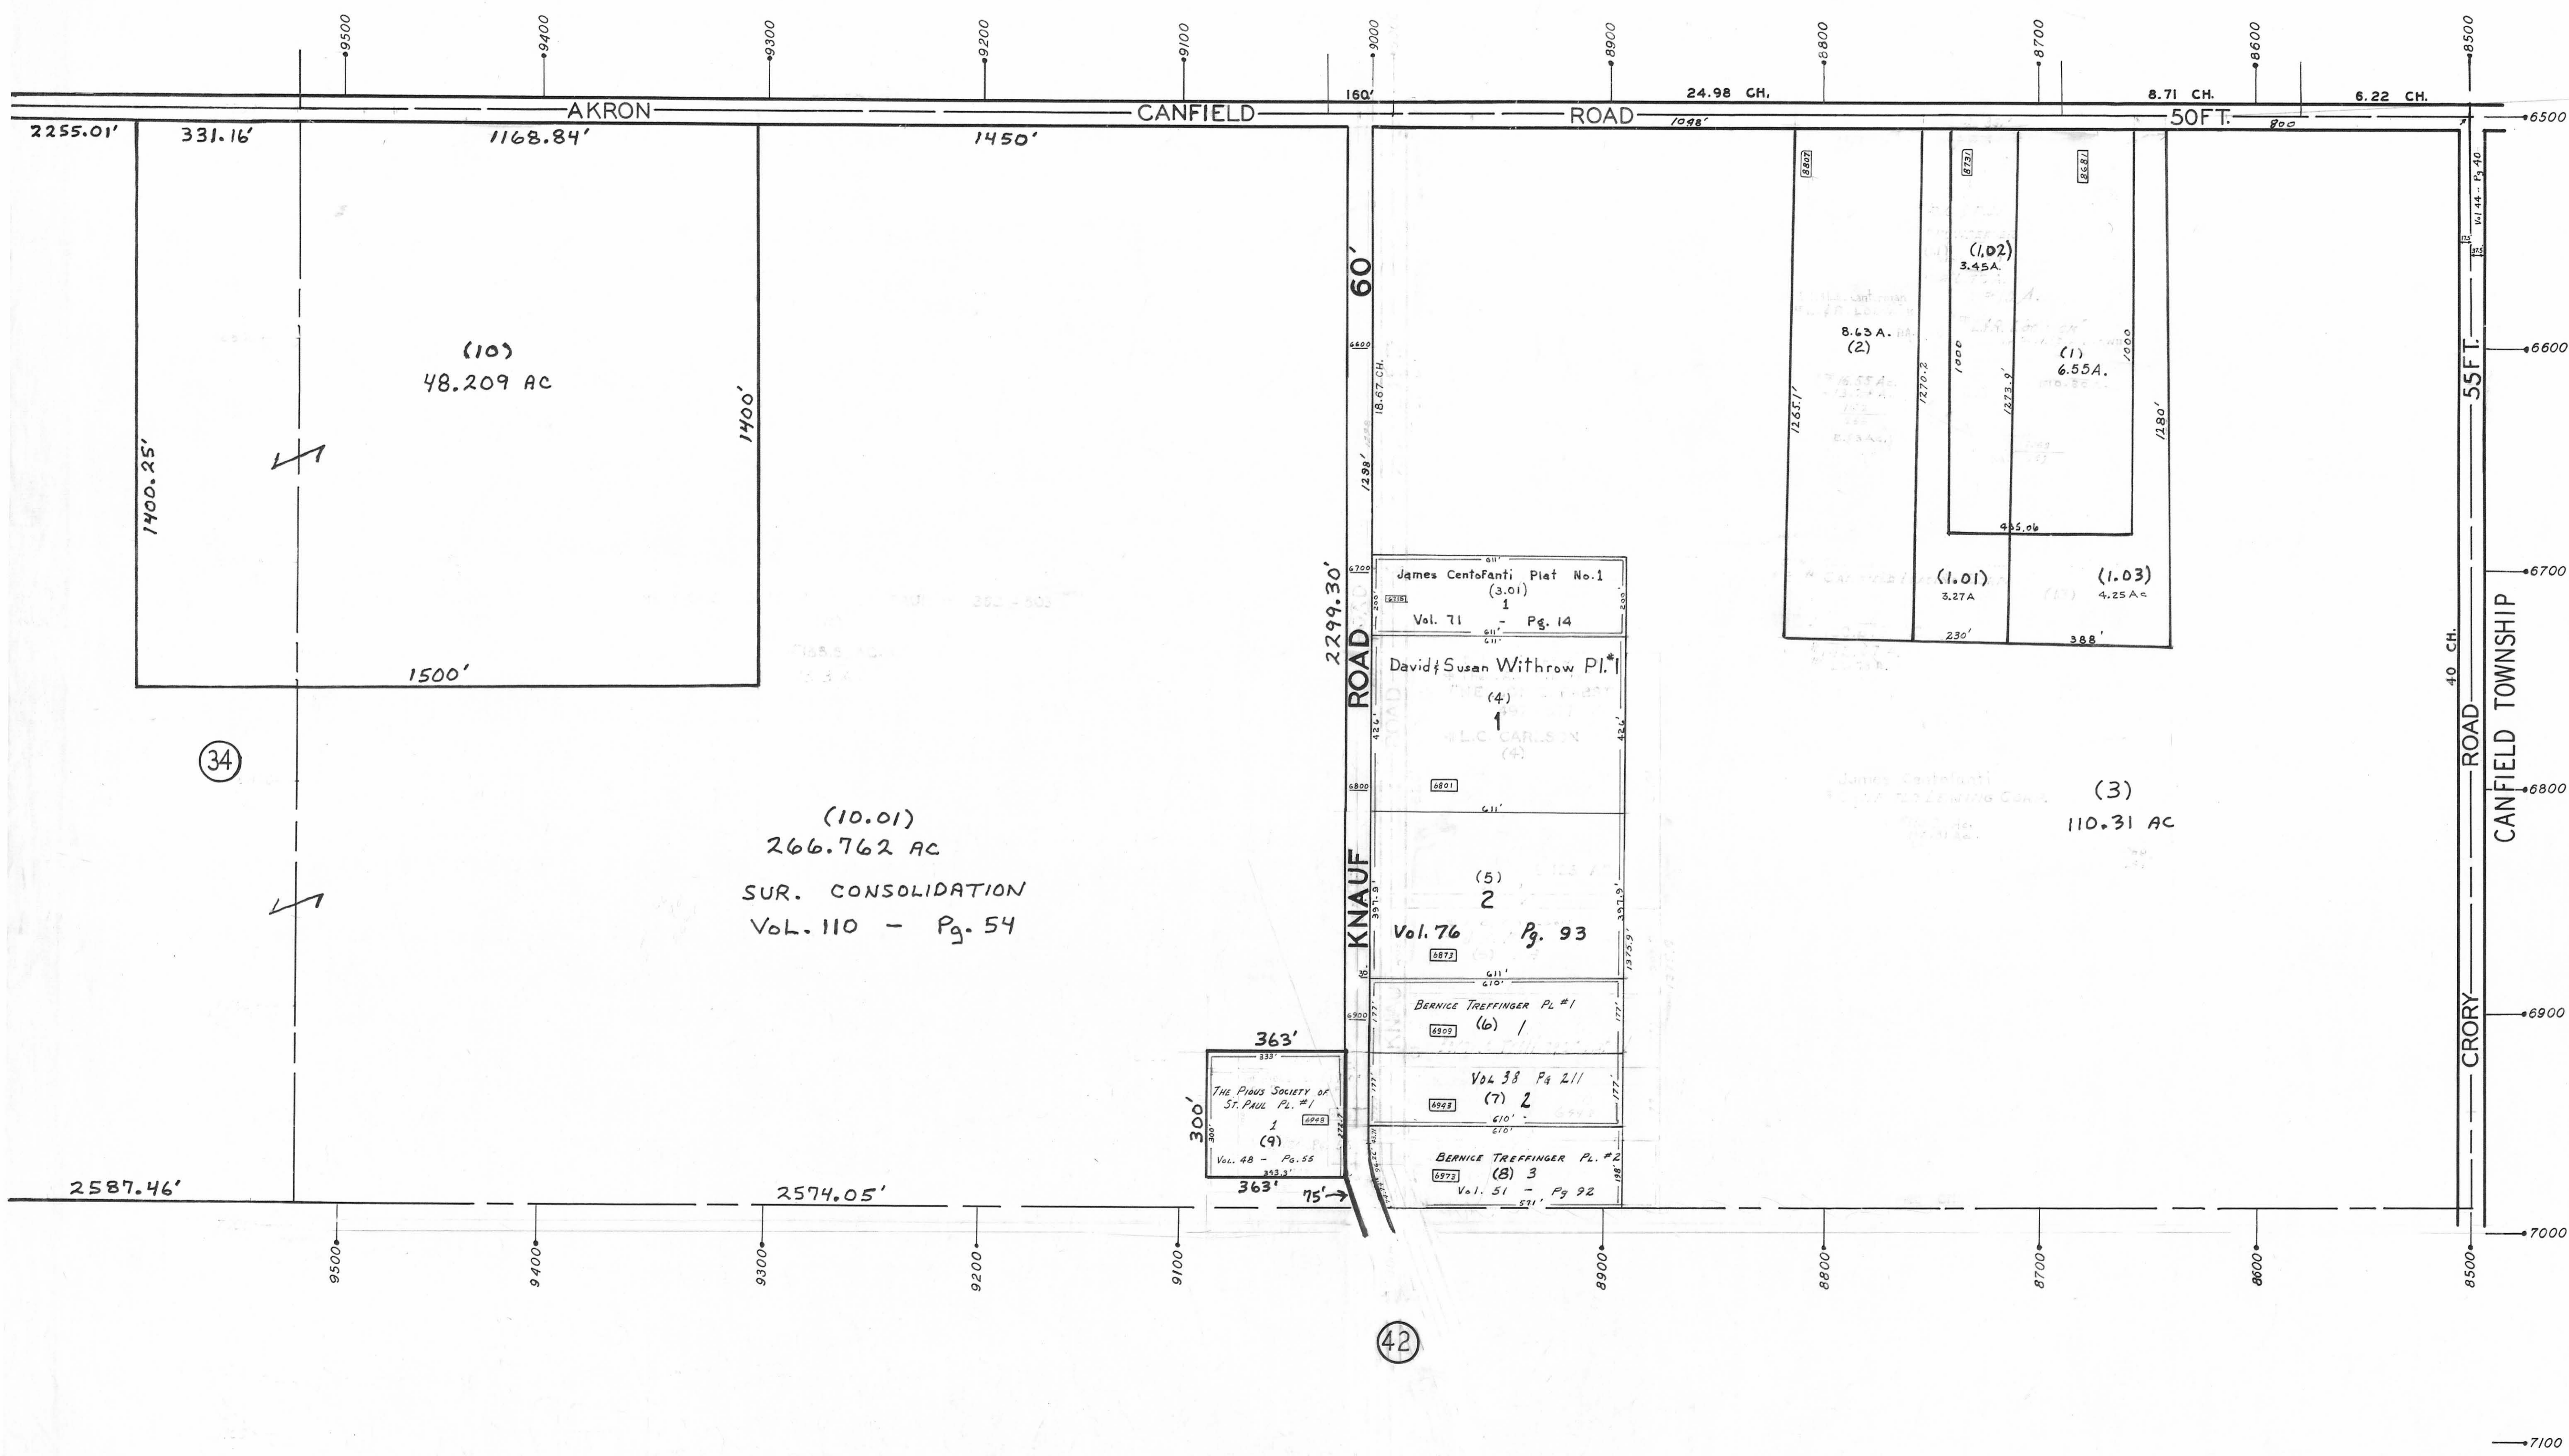

ELLSWORTH TOWNSHIP

OFFICE OF COUNTY ENGINEER
MAHONING COUNTY COURT HOUSE
YOUNGSTOWN, OHIO

SCALE - 1" = 200 FT.

LEGEND

44 INDICATES PLATE NUMBER

4700 HOUSE NUMBERING GRID

4170 HOUSE NUMBER

(2) OR (2.2) PERMANENT PARCEL NO.

GIS Department

Scanned

34

44

42