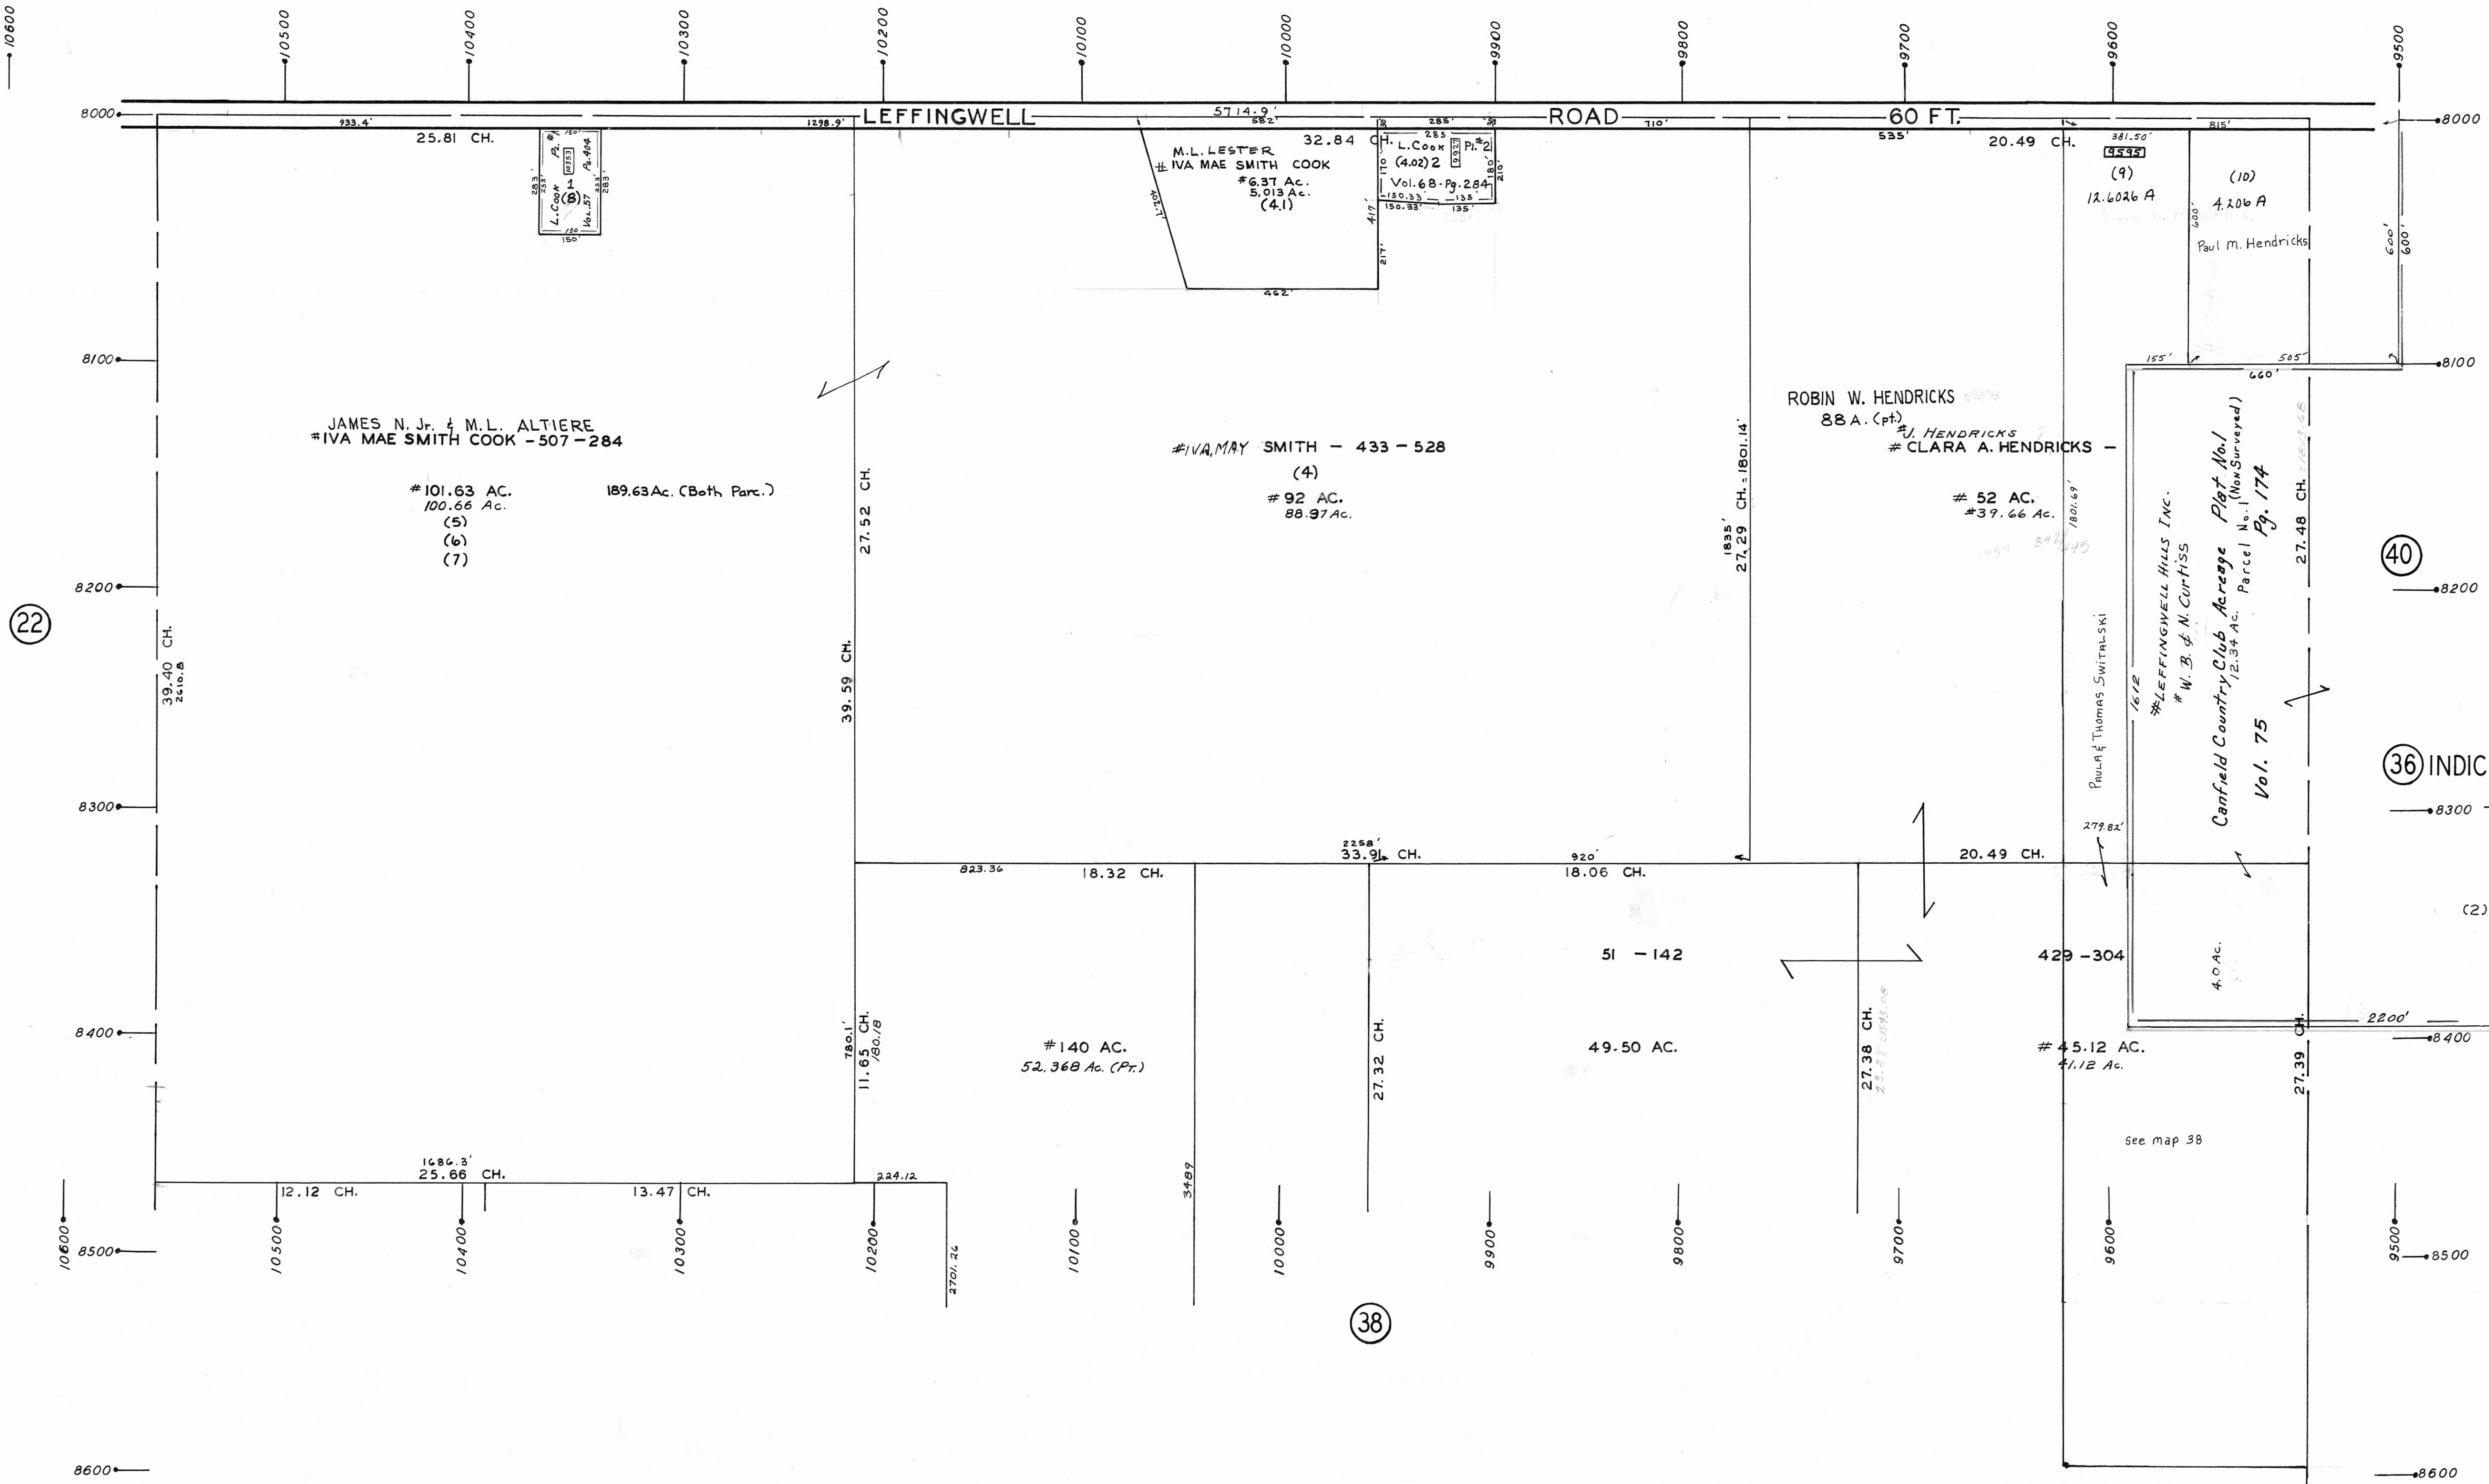

ELLSWORTH TOWNSHIP

OFFICE OF COUNTY ENGINEER  
MAHONING COUNTY COURT HOUSE  
YOUNGSTOWN, OHIO

(36)

SCALE = 1" = 200 FT.

(40)

LEGEND

(36) INDICATES PLATE NUMBER

8300 4700 HOUSE NUMBERING GRID

4170 HOUSE NUMBER

(2) OR (2.2) PERMANENT PARCEL NO.

(22)

(38)