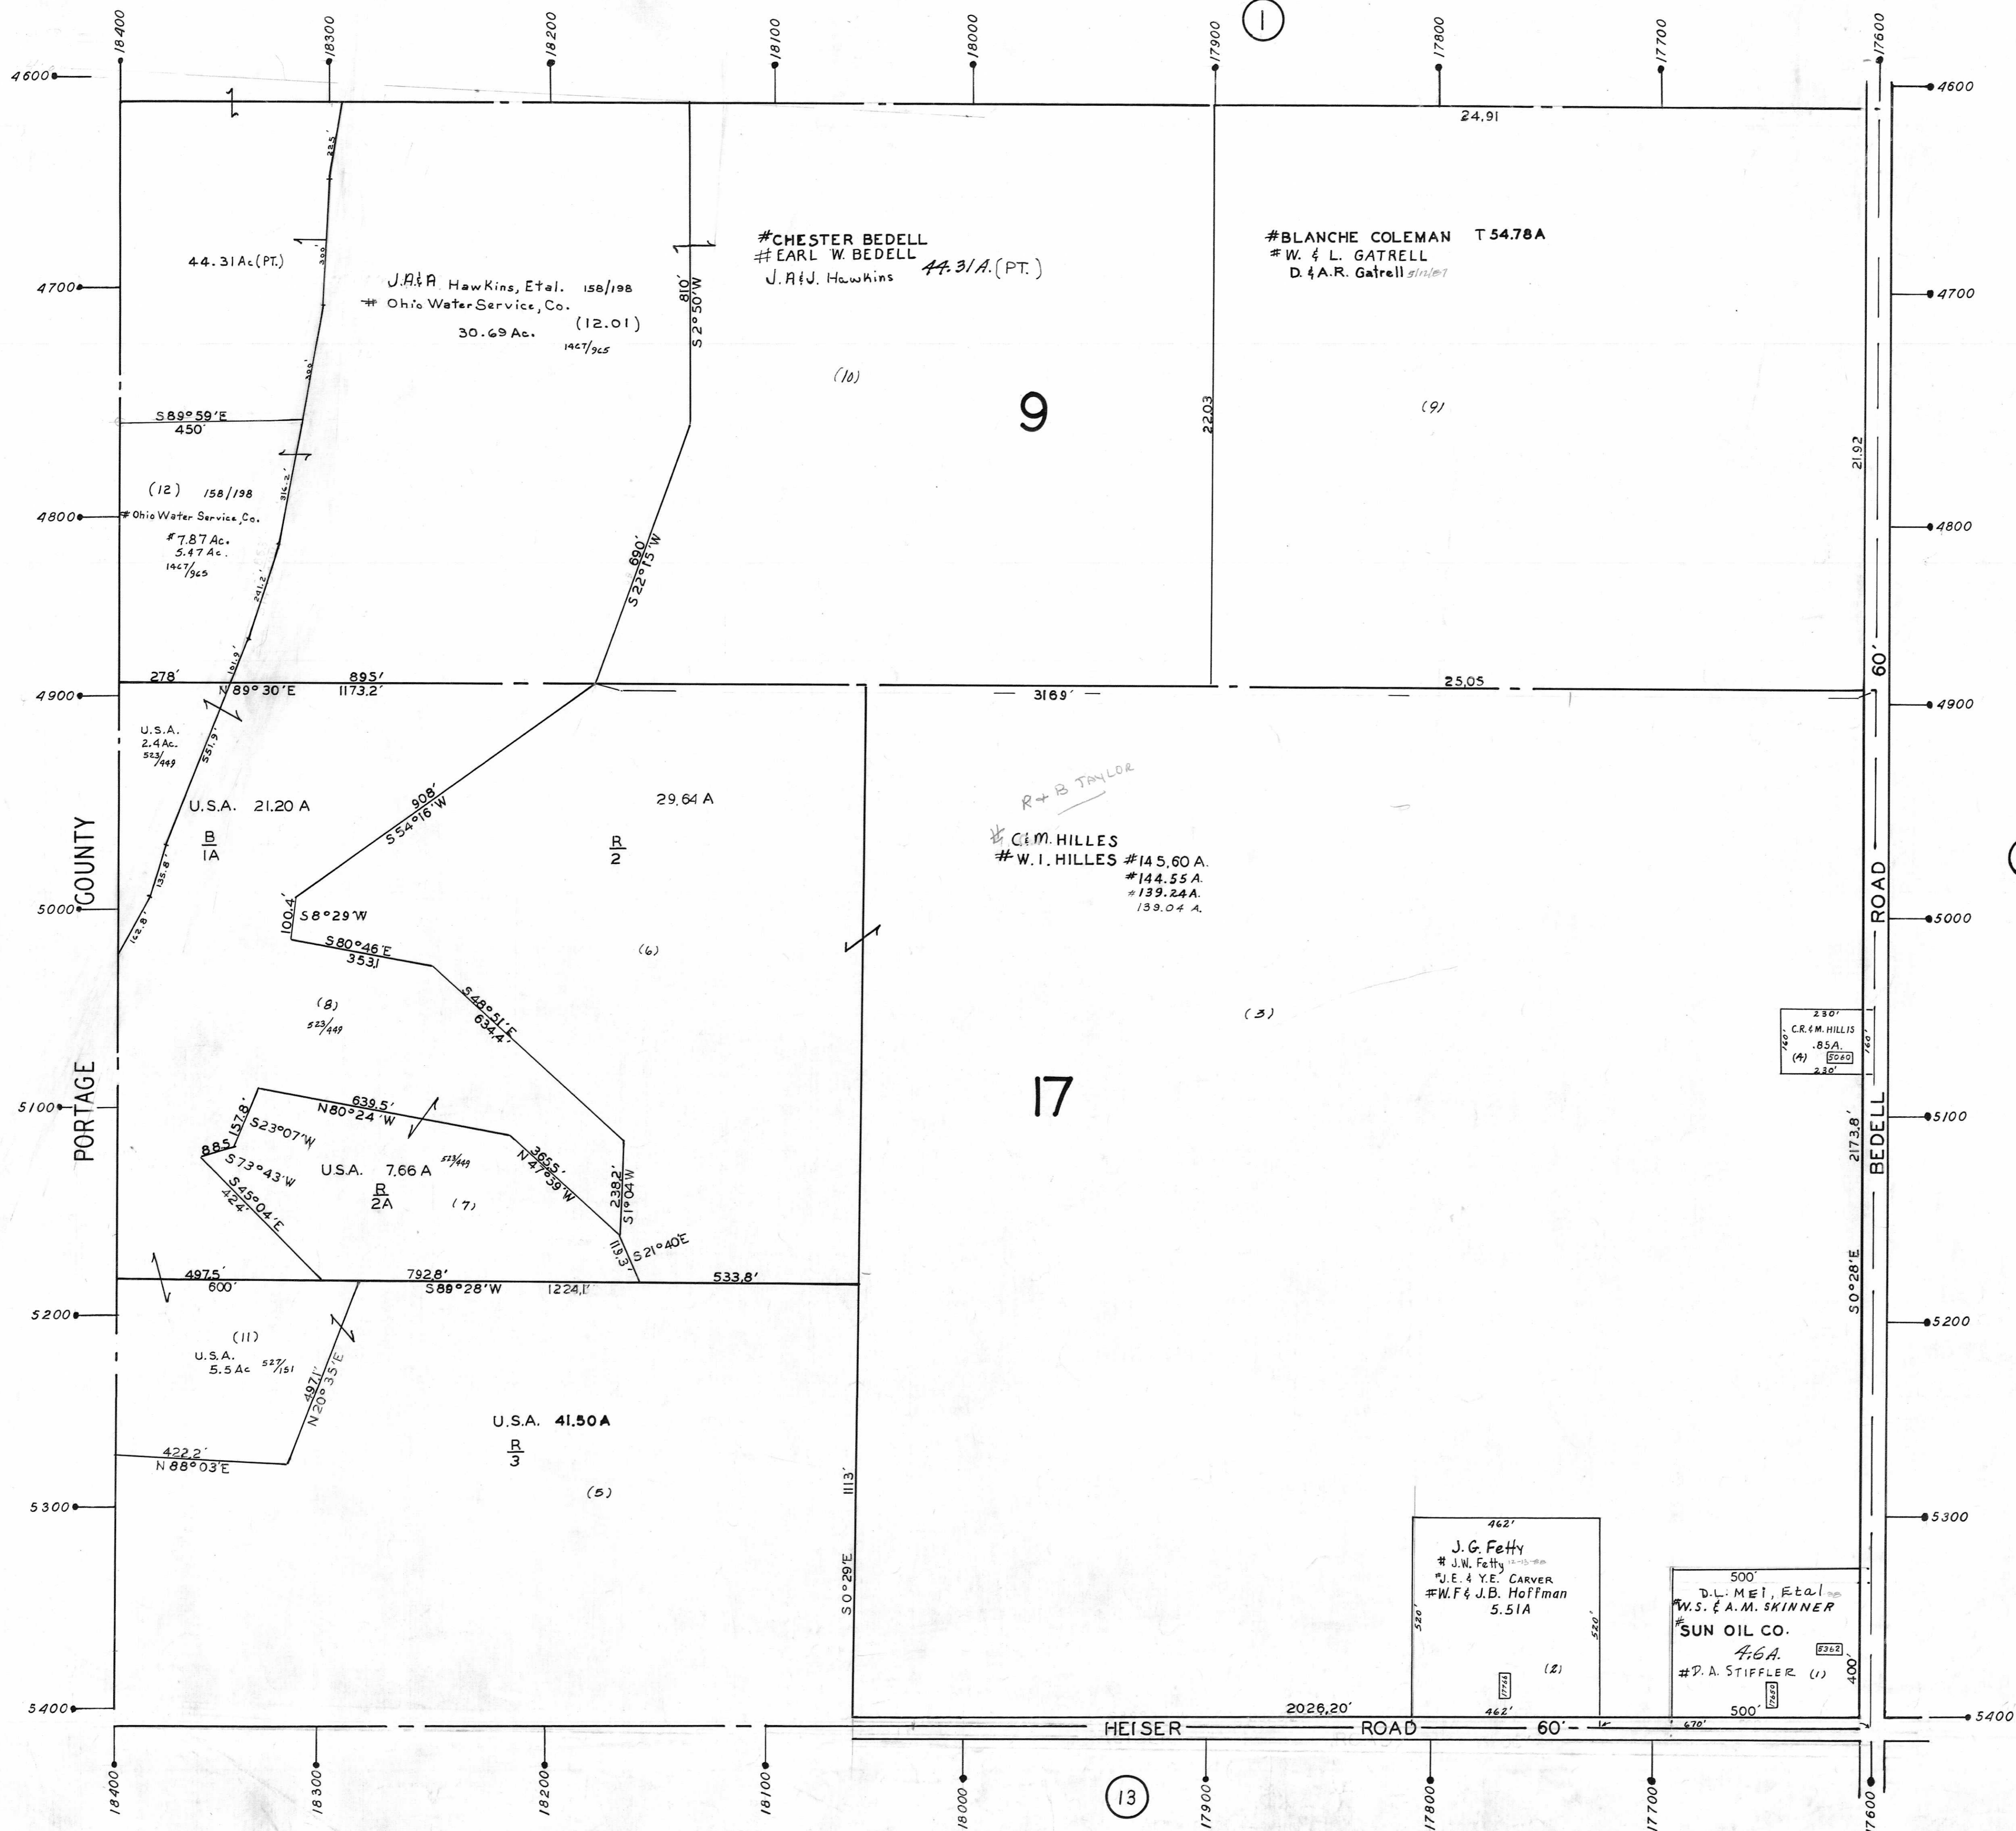

PLATE 7

GREAT LOT NO. 9 & 17

TRACT NO. 2

BERLIN TOWNSHIP

OFFICE OF COUNTY ENGINEER
MAHONING COUNTY COURT HOUSE
YOUNGSTOWN, OHIO

SCALE 1"=200'

LEGEND

(44) PLATE NUMBER

→ 4700 HOUSE NUMBERING GRID

4170 HOUSE NUMBER

(2) OR (2.2) PERMANENT PARCEL NO.