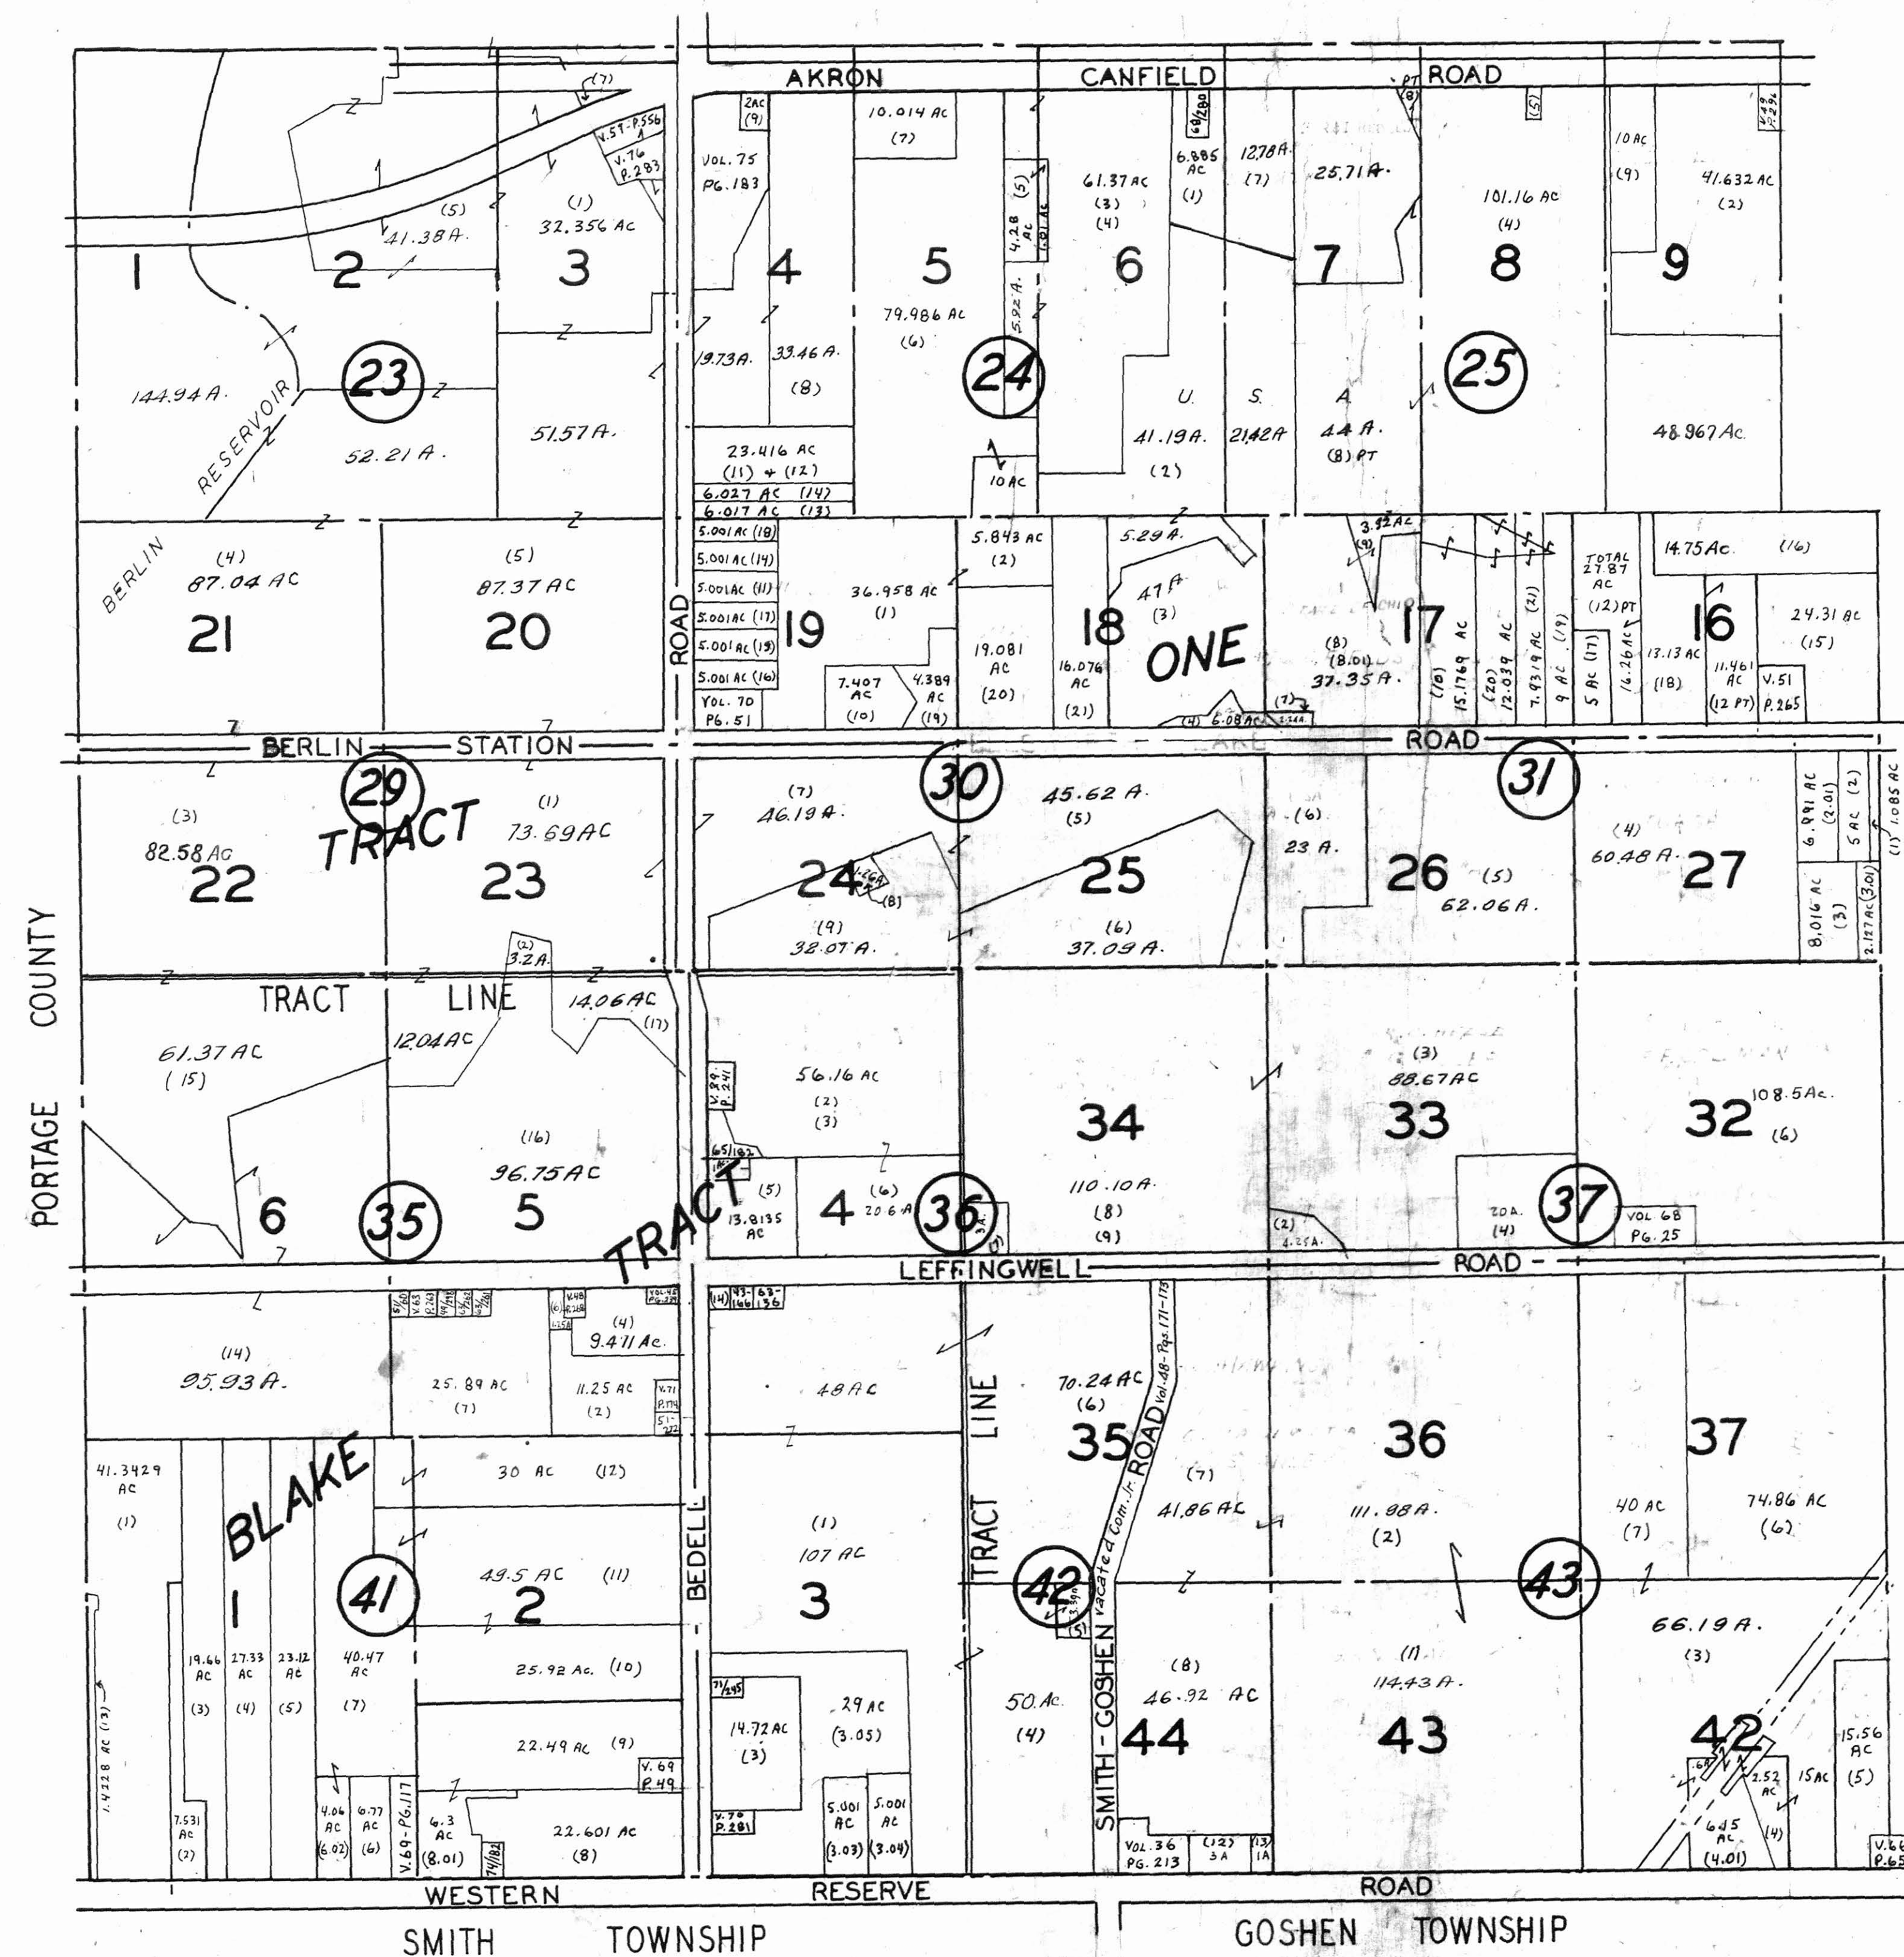

INDEX
S.W. QUARTER
BERLIN TOWNSHIP

GIS
6-27-06

OFFICE OF COUNTY ENGINEER
MAHONING COUNTY COURT HOUSE
YOUNGSTOWN, OHIO

8 INDICATES LOT NUMBER
31 INDICATES PLATE NUMBER

ALL
22