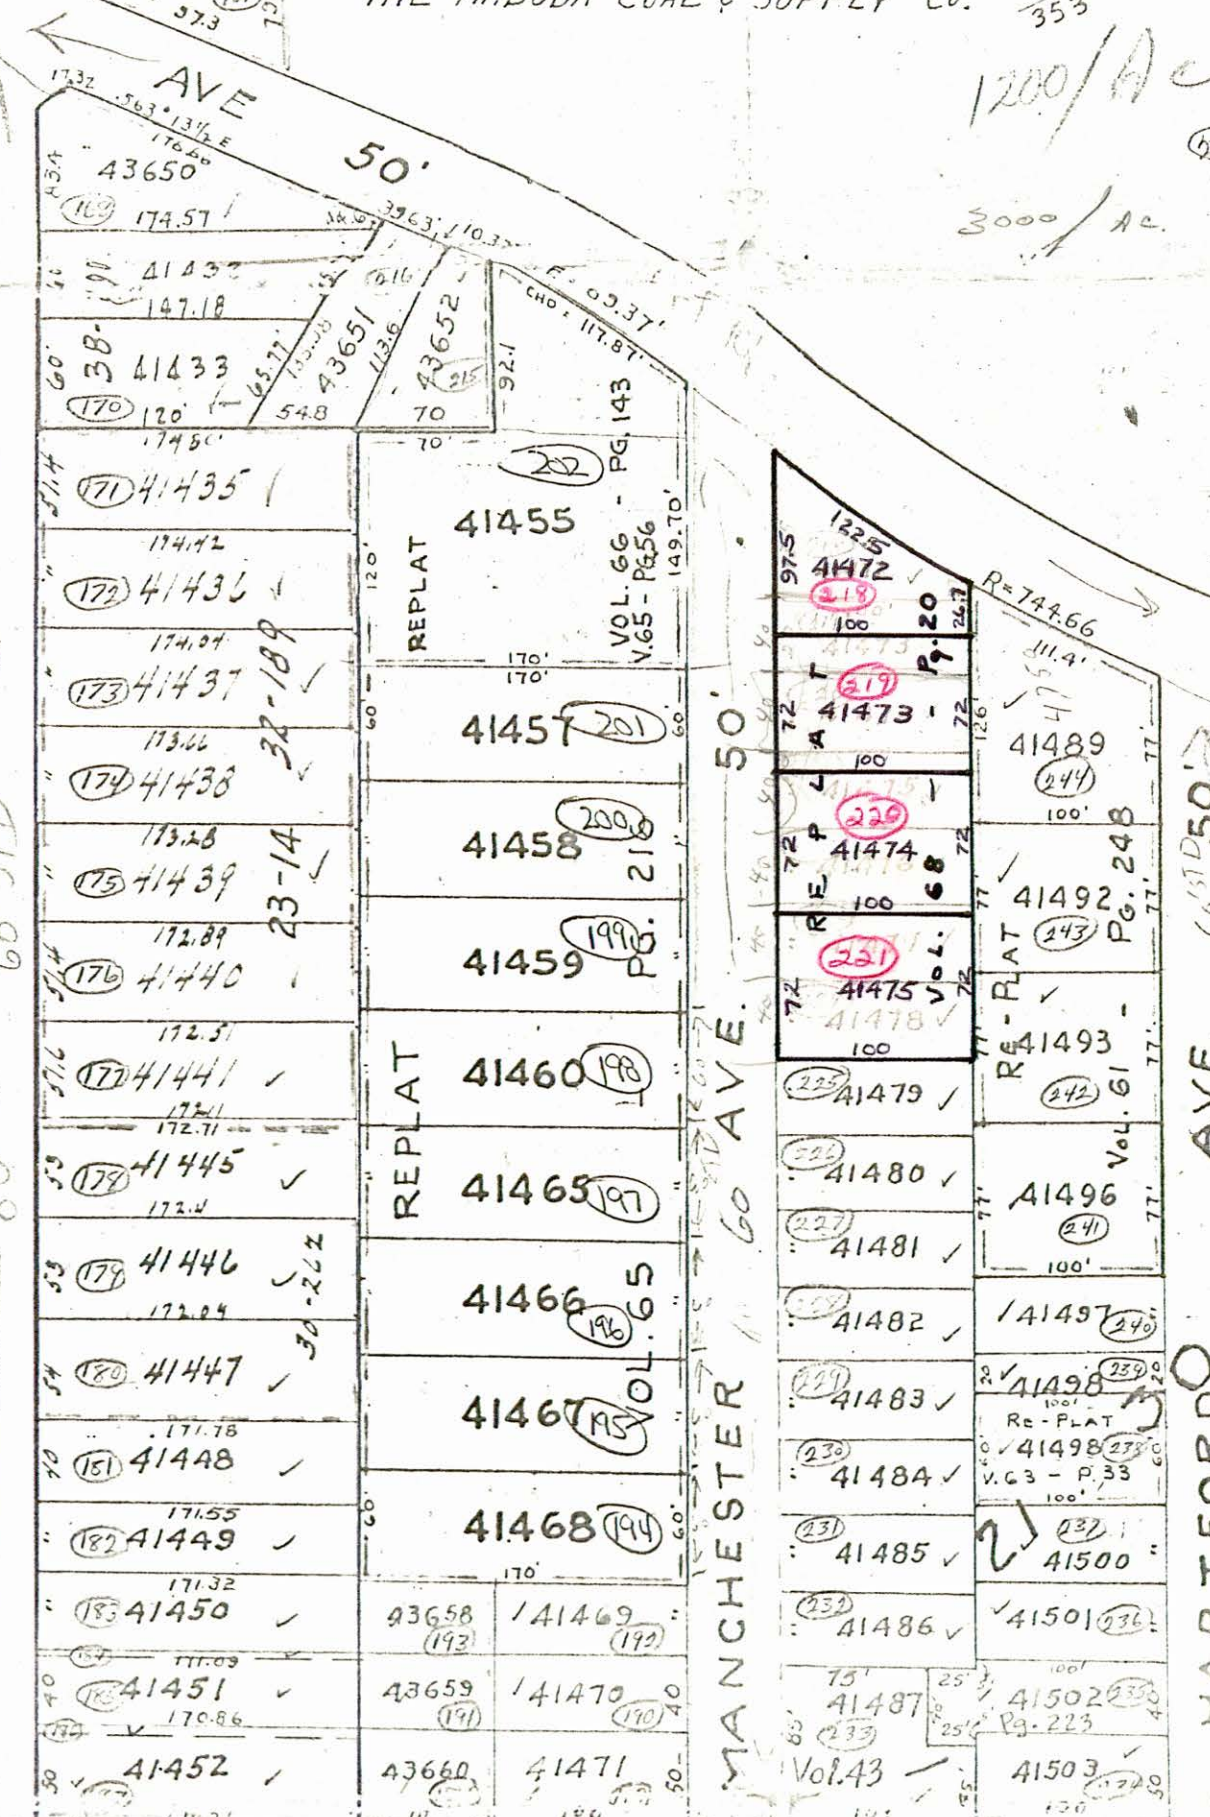

615  
6-5-06  
178

STEINHAUSER & HILL  
WEST END LAND CO.  
O.L. 905

#33.787A  
#22.28A  
12.48A

# THE WEST HEIGHTS LAND CO.  
THE HABUDA COAL & SUPPLY CO.

pt. O.L. 1015  
11.465

DORR RLY. CO.  
9.60 A.  
Pt. O.L. 905

CHECK SPLITS  
ON LOTS  
# 194-210  
12 ORIGINAL LOTS AS SHOWN WITH  
60' 170' NEW LOTS

176

BURBANK AVE.

175

173