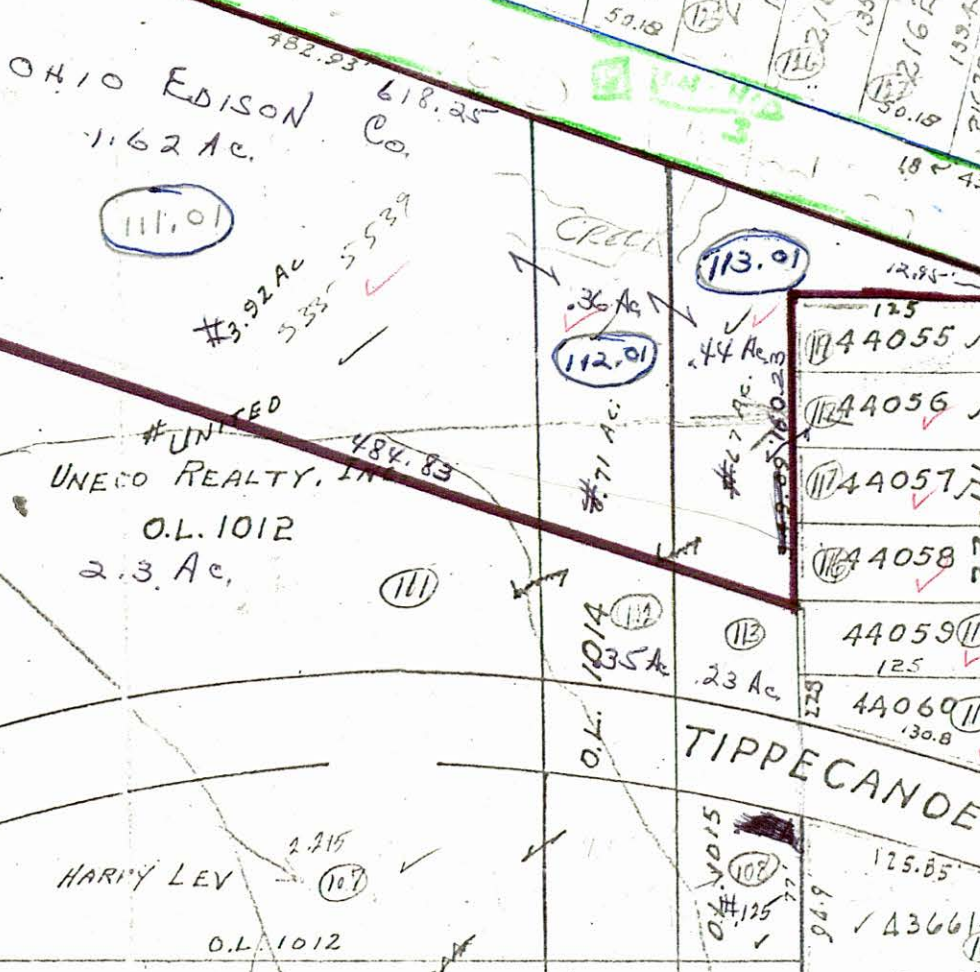

615  
6-5-06  
178

STEINHAUSER & HILL  
WEST END LAND CO.  
O.L. 905

#33.787A  
#22.28A  
12.48A

# THE WEST HEIGHTS LAND CO.  
THE HABUDA COAL & SUPPLY CO.

pt. O.L. 1015  
11.465

DORR RLY. CO.  
9.60 A.  
Pt. O.L. 905

CHECK SPLITS  
ON LOTS  
# 194-210  
12 ORIGINAL LOTS AS SHOWN WITH  
60' 170' NEW LOTS

176

BURBANK AVE.

175

173