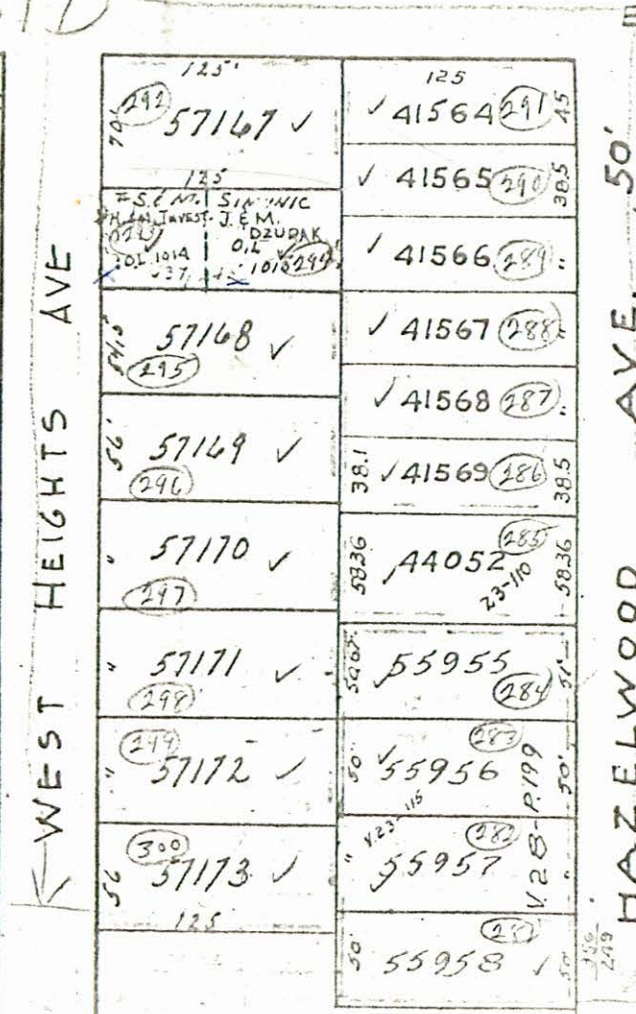

615  
6-5-06  
178

STEINHAUSER & HILL  
WEST END LAND CO.  
O.L. 905

#33.787A  
#22.28A  
12.48A

# THE WEST HEIGHTS LAND CO.  
THE HABUDA COAL & SUPPLY CO.

pt. O.L. 1015  
11.465

DORR RLY. CO.  
9.60 A.  
Pt. O.L. 905

CHECK SPLITS  
ON LOTS  
# 194-210  
12 ORIGINAL LOTS AS SHOWN WITH  
60' 170' NEW LOTS

176

BURBANK AVE.

175

173