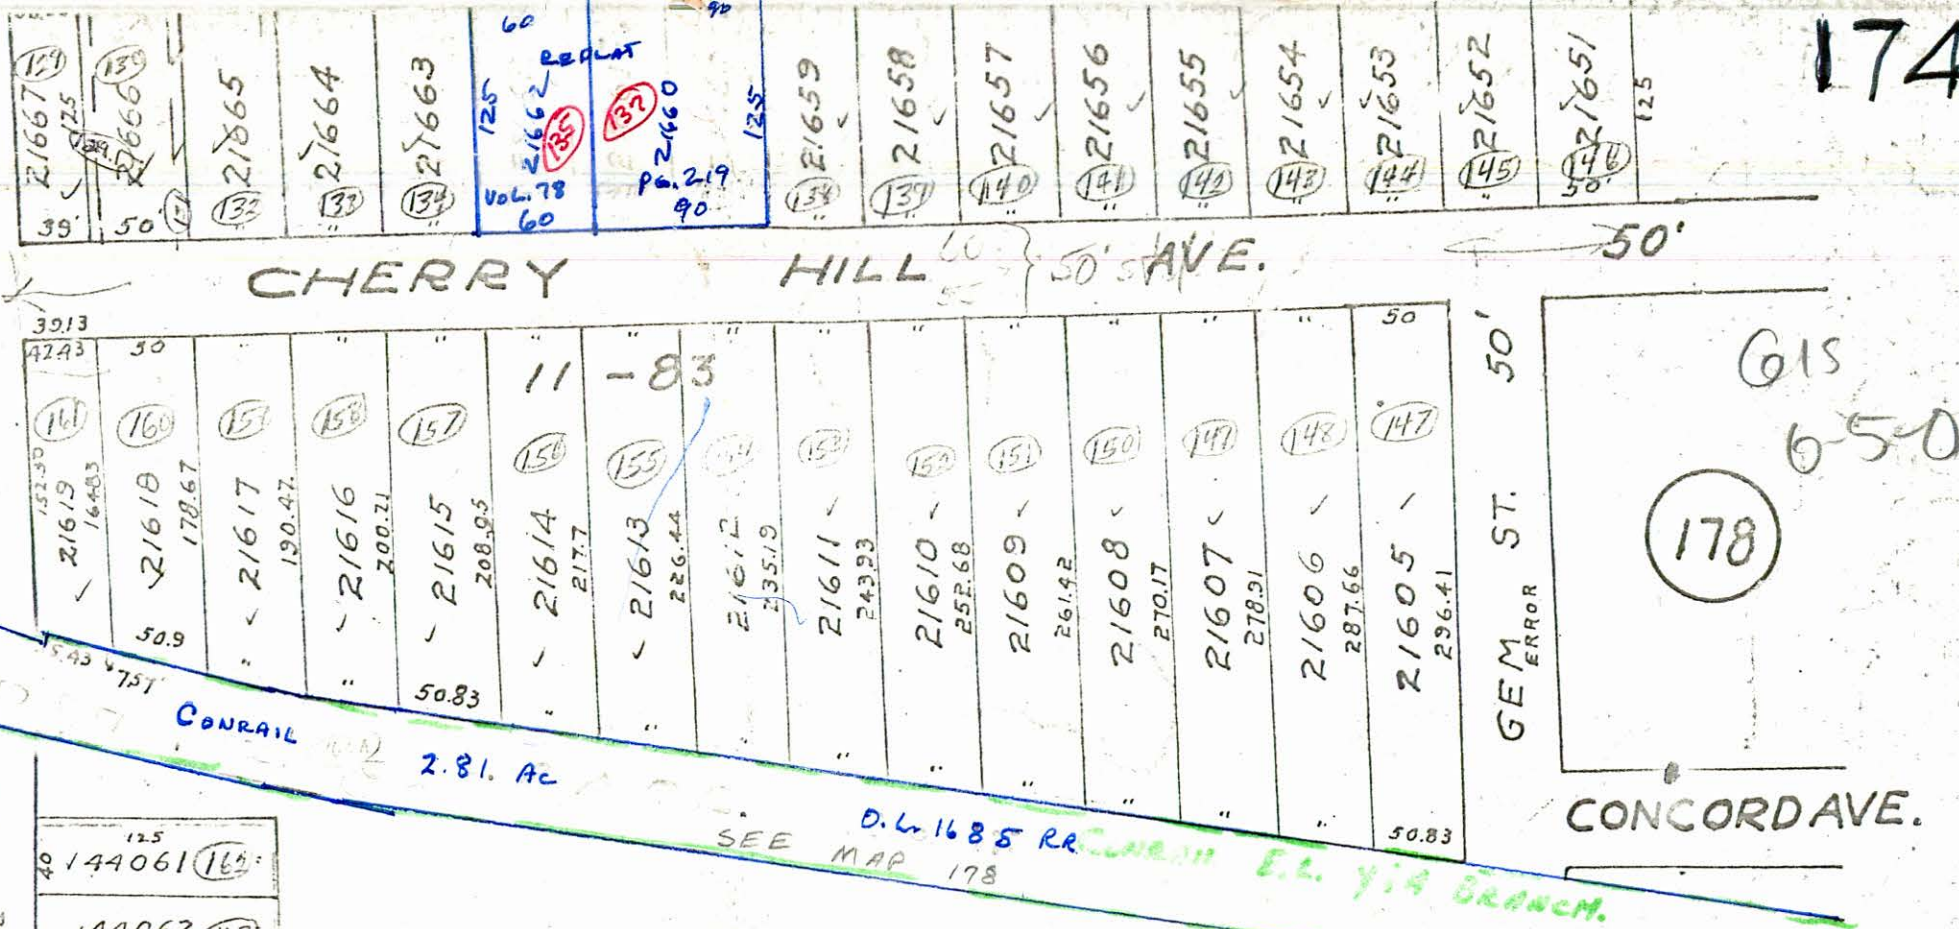

615  
6-5-06  
178

STEINHAUSER & HILL  
WEST END LAND CO.  
O.L. 905

#33.787A  
#22.28A  
12.48A

# THE WEST HEIGHTS LAND CO.  
THE HABUDA COAL & SUPPLY CO.

pt. O.L. 1015  
11.465

DORR RLY. CO.  
9.60 A.  
Pt. O.L. 905

CHECK SPLITS  
ON LOTS  
# 194-210  
12 ORIGINAL LOTS AS SHOWN WITH  
60' 170' NEW LOTS

176

BURBANK AVE.

175

173