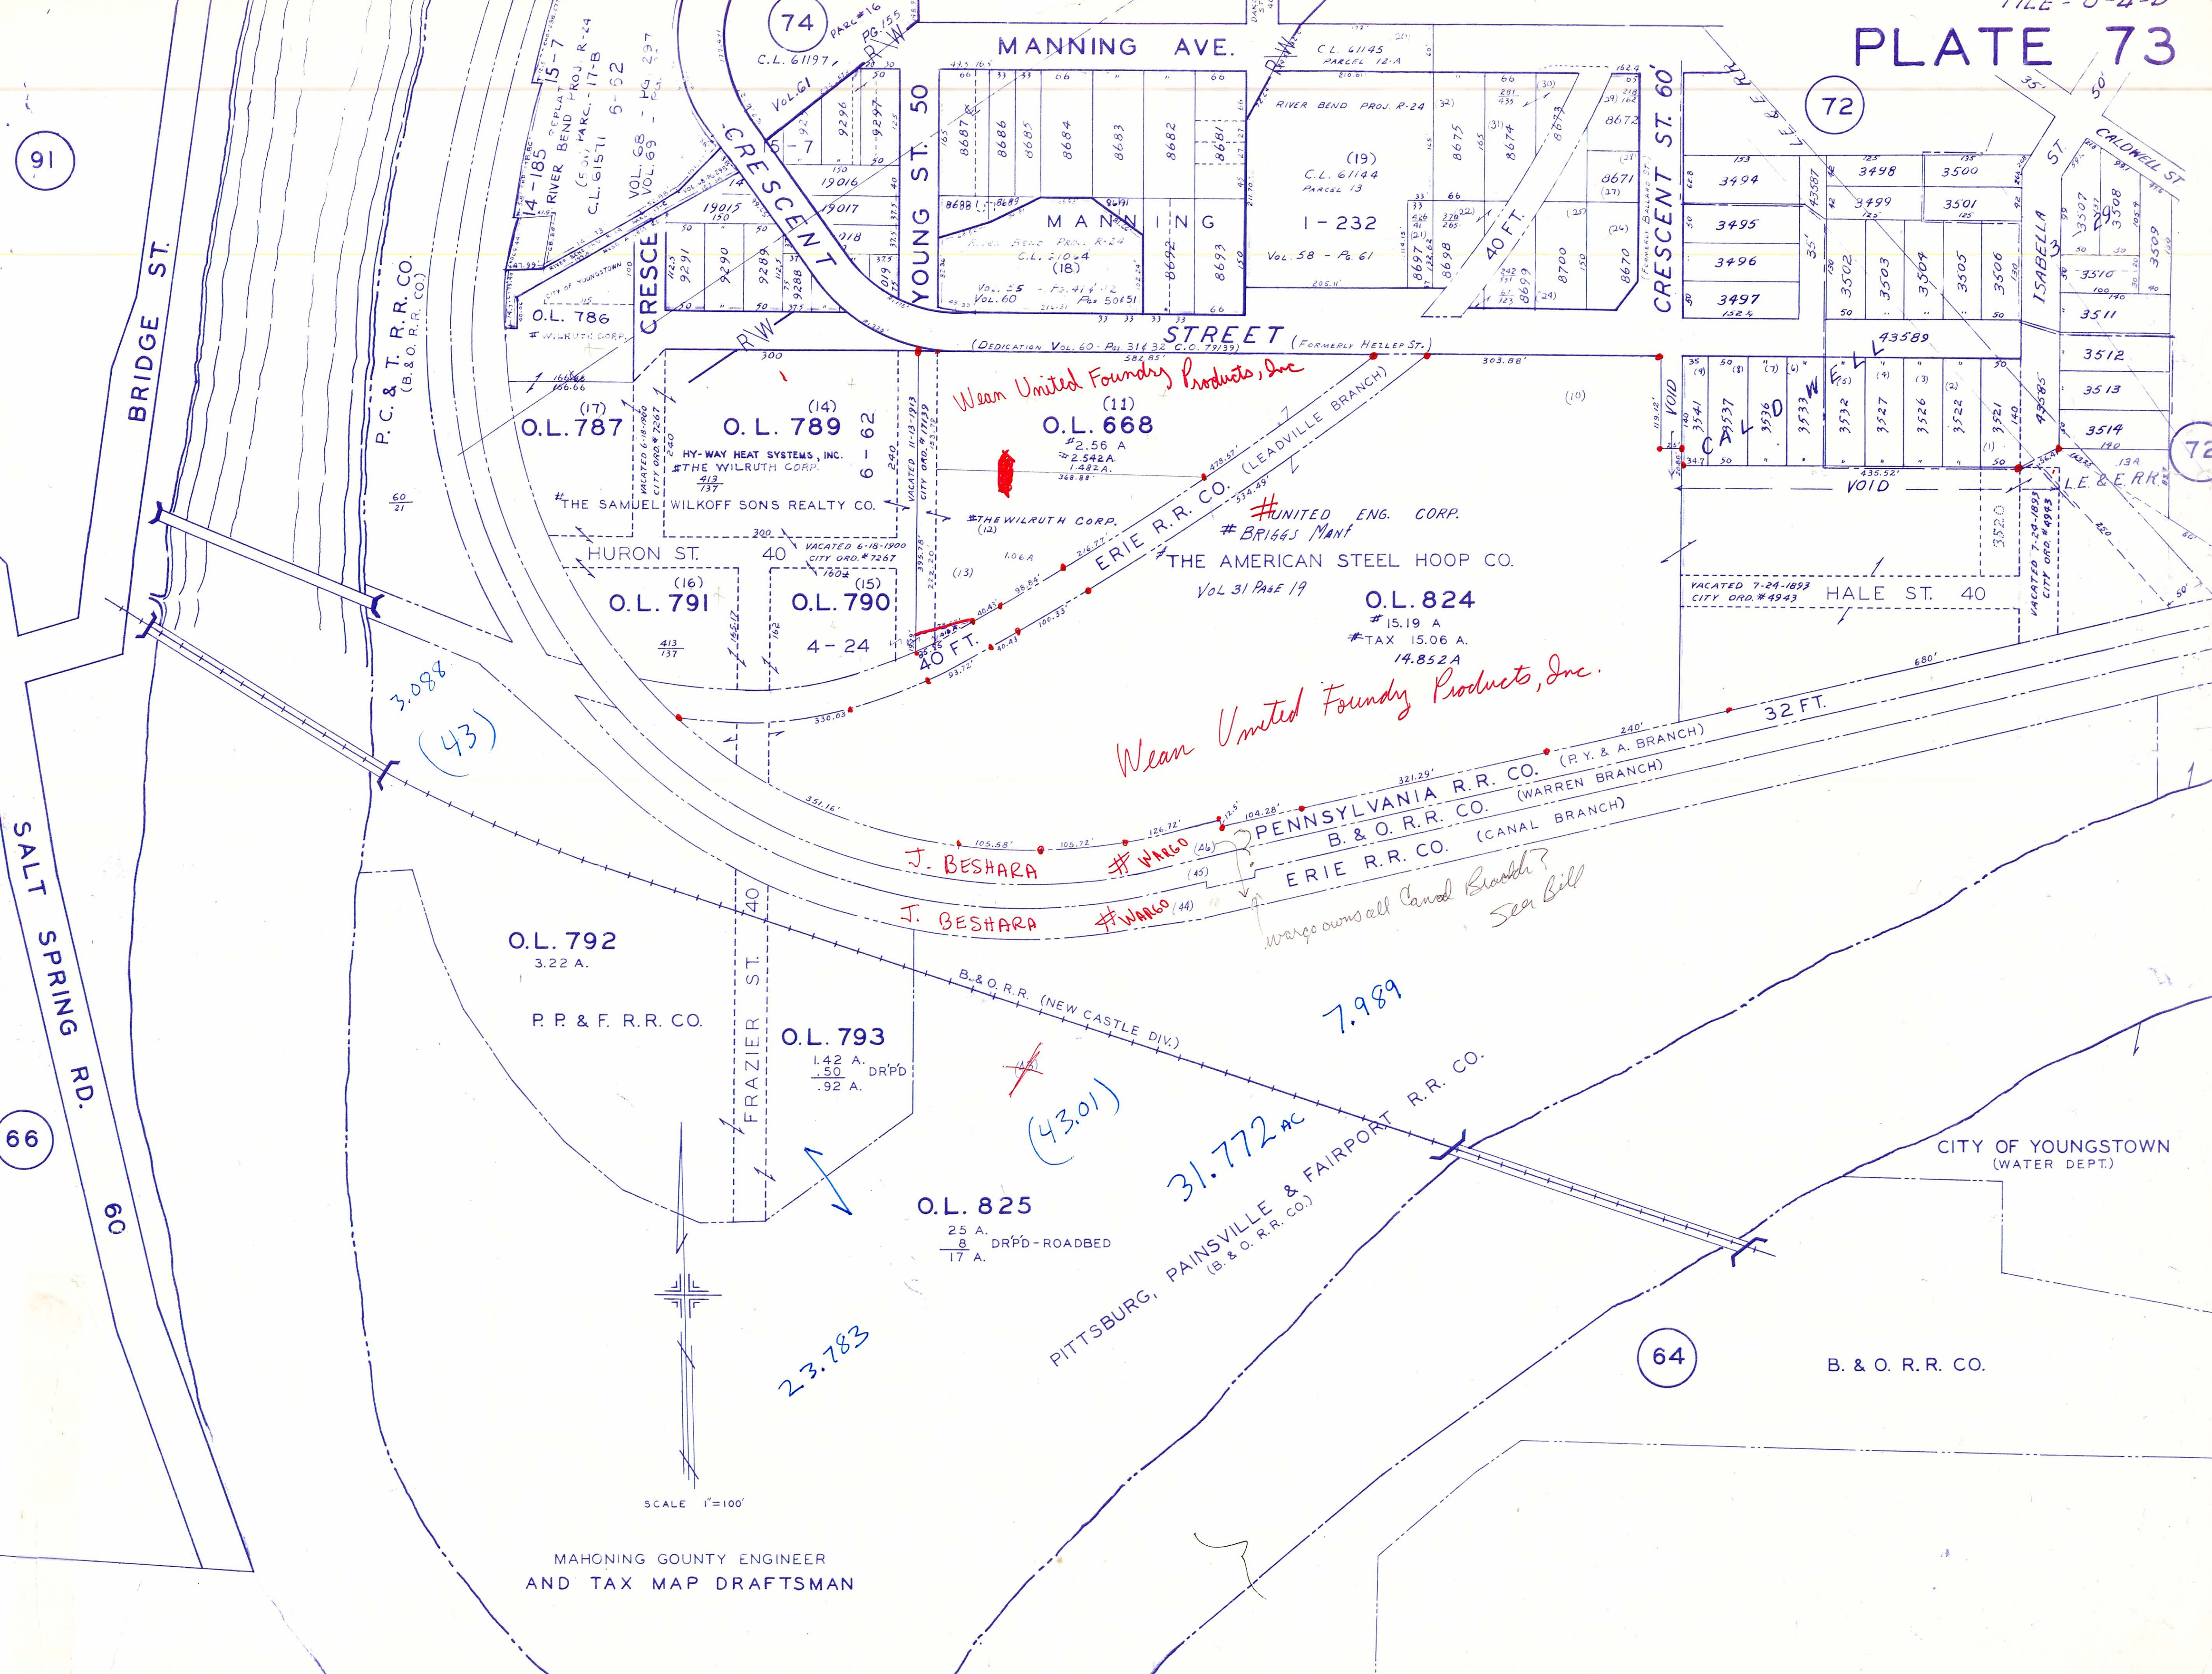

91

72

72

66

64

Wean United Foundry Products, Inc.

Wean United Foundry Products, Inc.

J. BESHARA

J. BESHARA

Wargo owns all Canal Branch? See Bill

MAHONING COUNTY ENGINEER AND TAX MAP DRAFTSMAN

SCALE 1"=100'