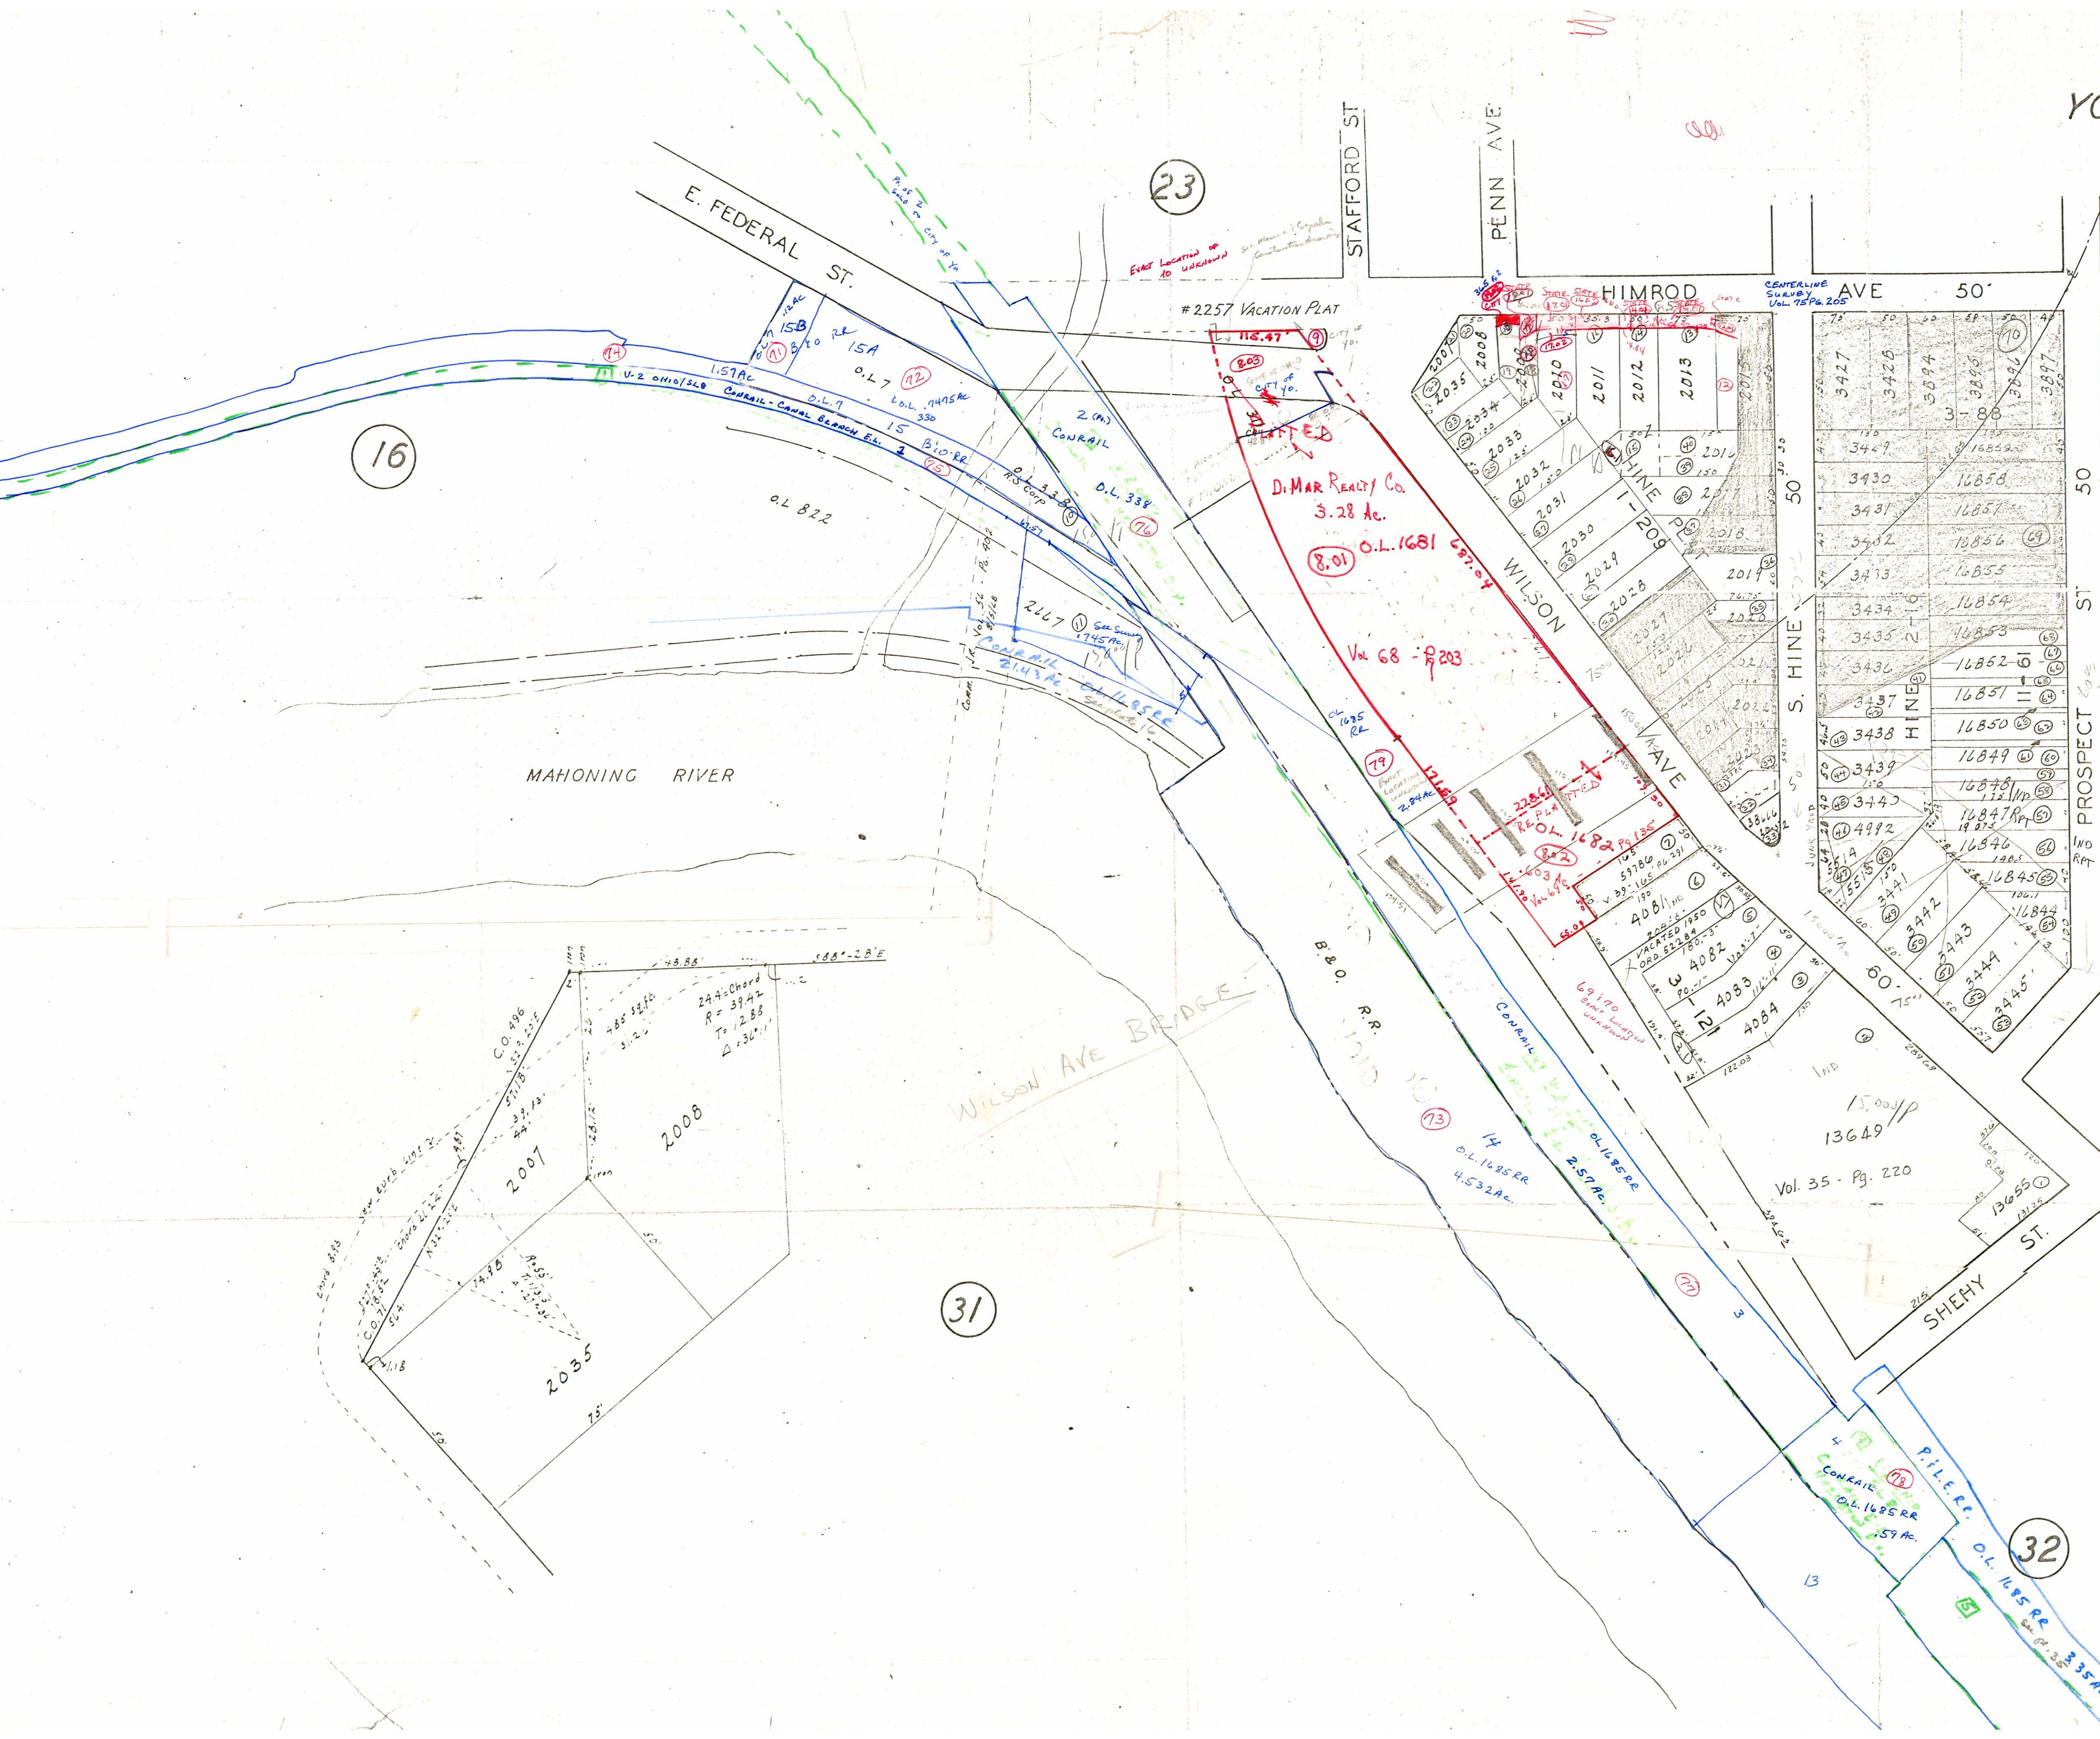

OFFICE OF COUNTY ENGINEER
MAHONING COUNTY COURT HOUSE
YOUNGSTOWN, OHIO

SCALE 1"=100'

SAMUEL GOULD, JR.
MAHONING COUNTY ENGINEER
AND TAX MAP DRAFTSMAN

25

16

23

31

32