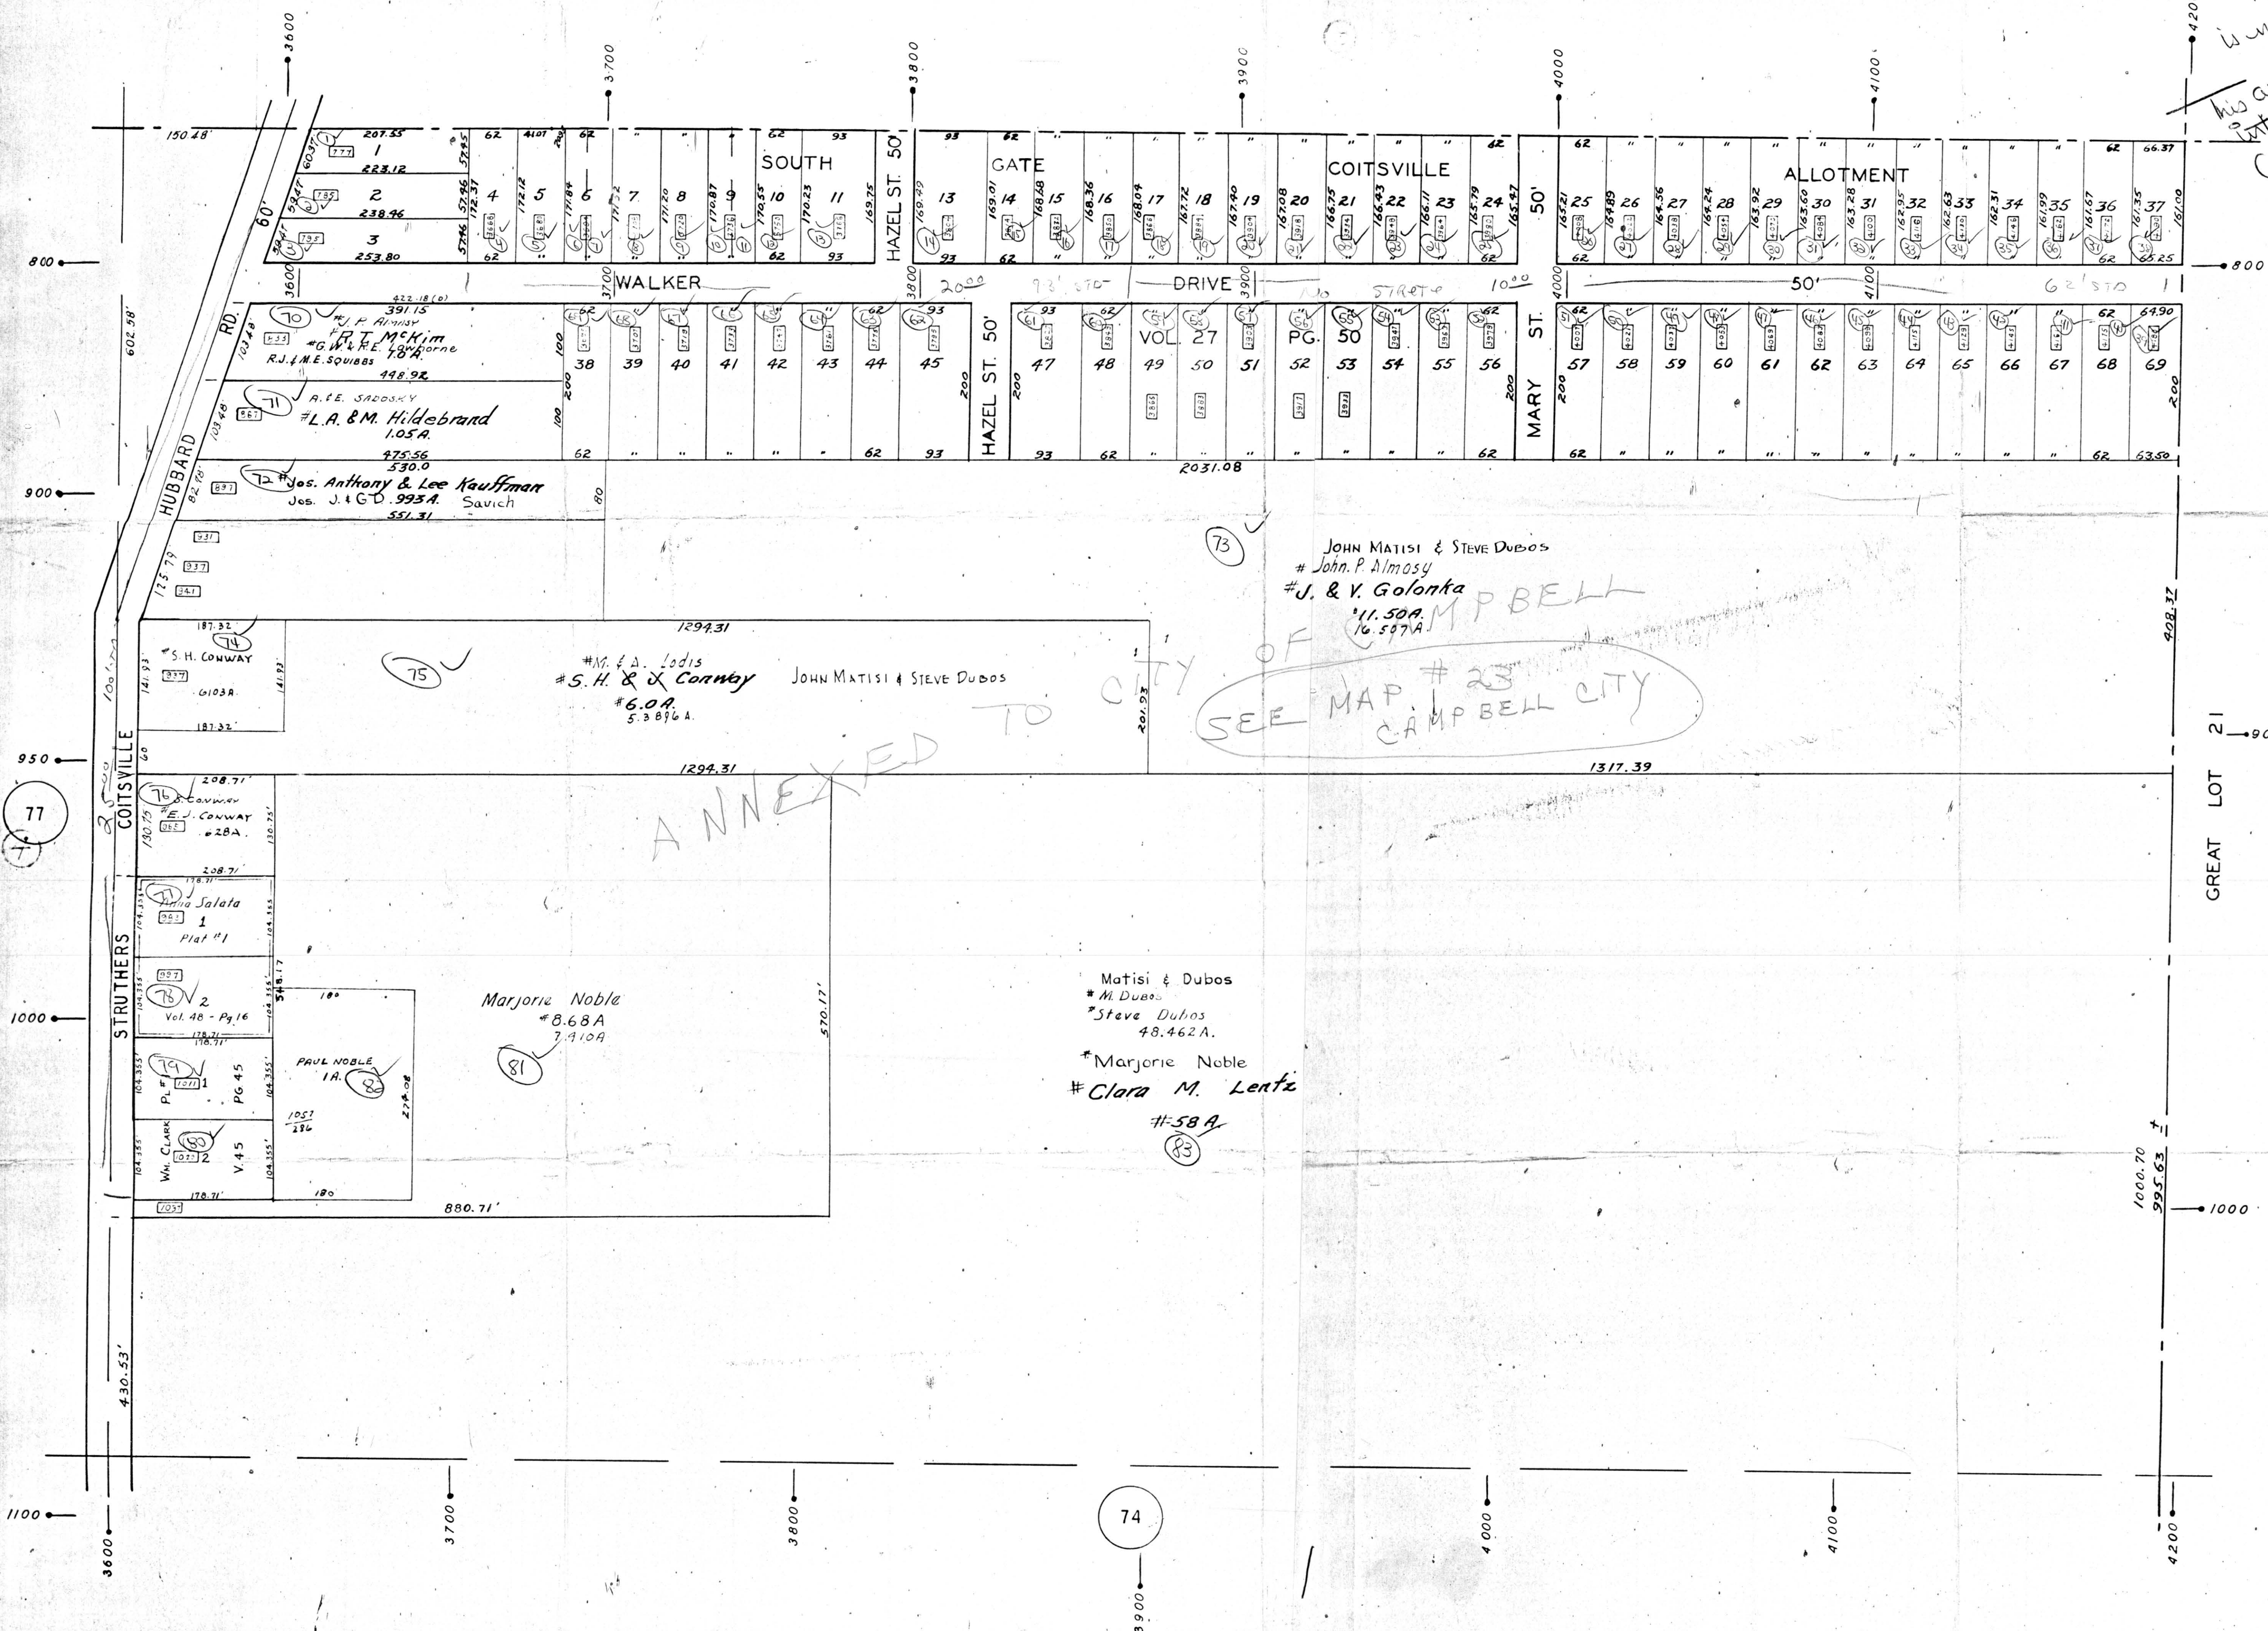

This Map is void - This area annexed into Campbell City Map #23

OFFICE OF COUNTY ENGINEER MAHONING COUNTY COURT HOUSE YOUNGSTOWN, OHIO

SCALE 100' = 1"

LEGEND

- 44 PLATE NUMBER
- 4700 HOUSE NUMBERING GRID
- 4170 HOUSE NUMBER

ANNEXED TO CITY OF CAMPBELL CITY

SEE MAP # 23 CAMPBELL CITY

74

70

77

1000.70
995.63

1100