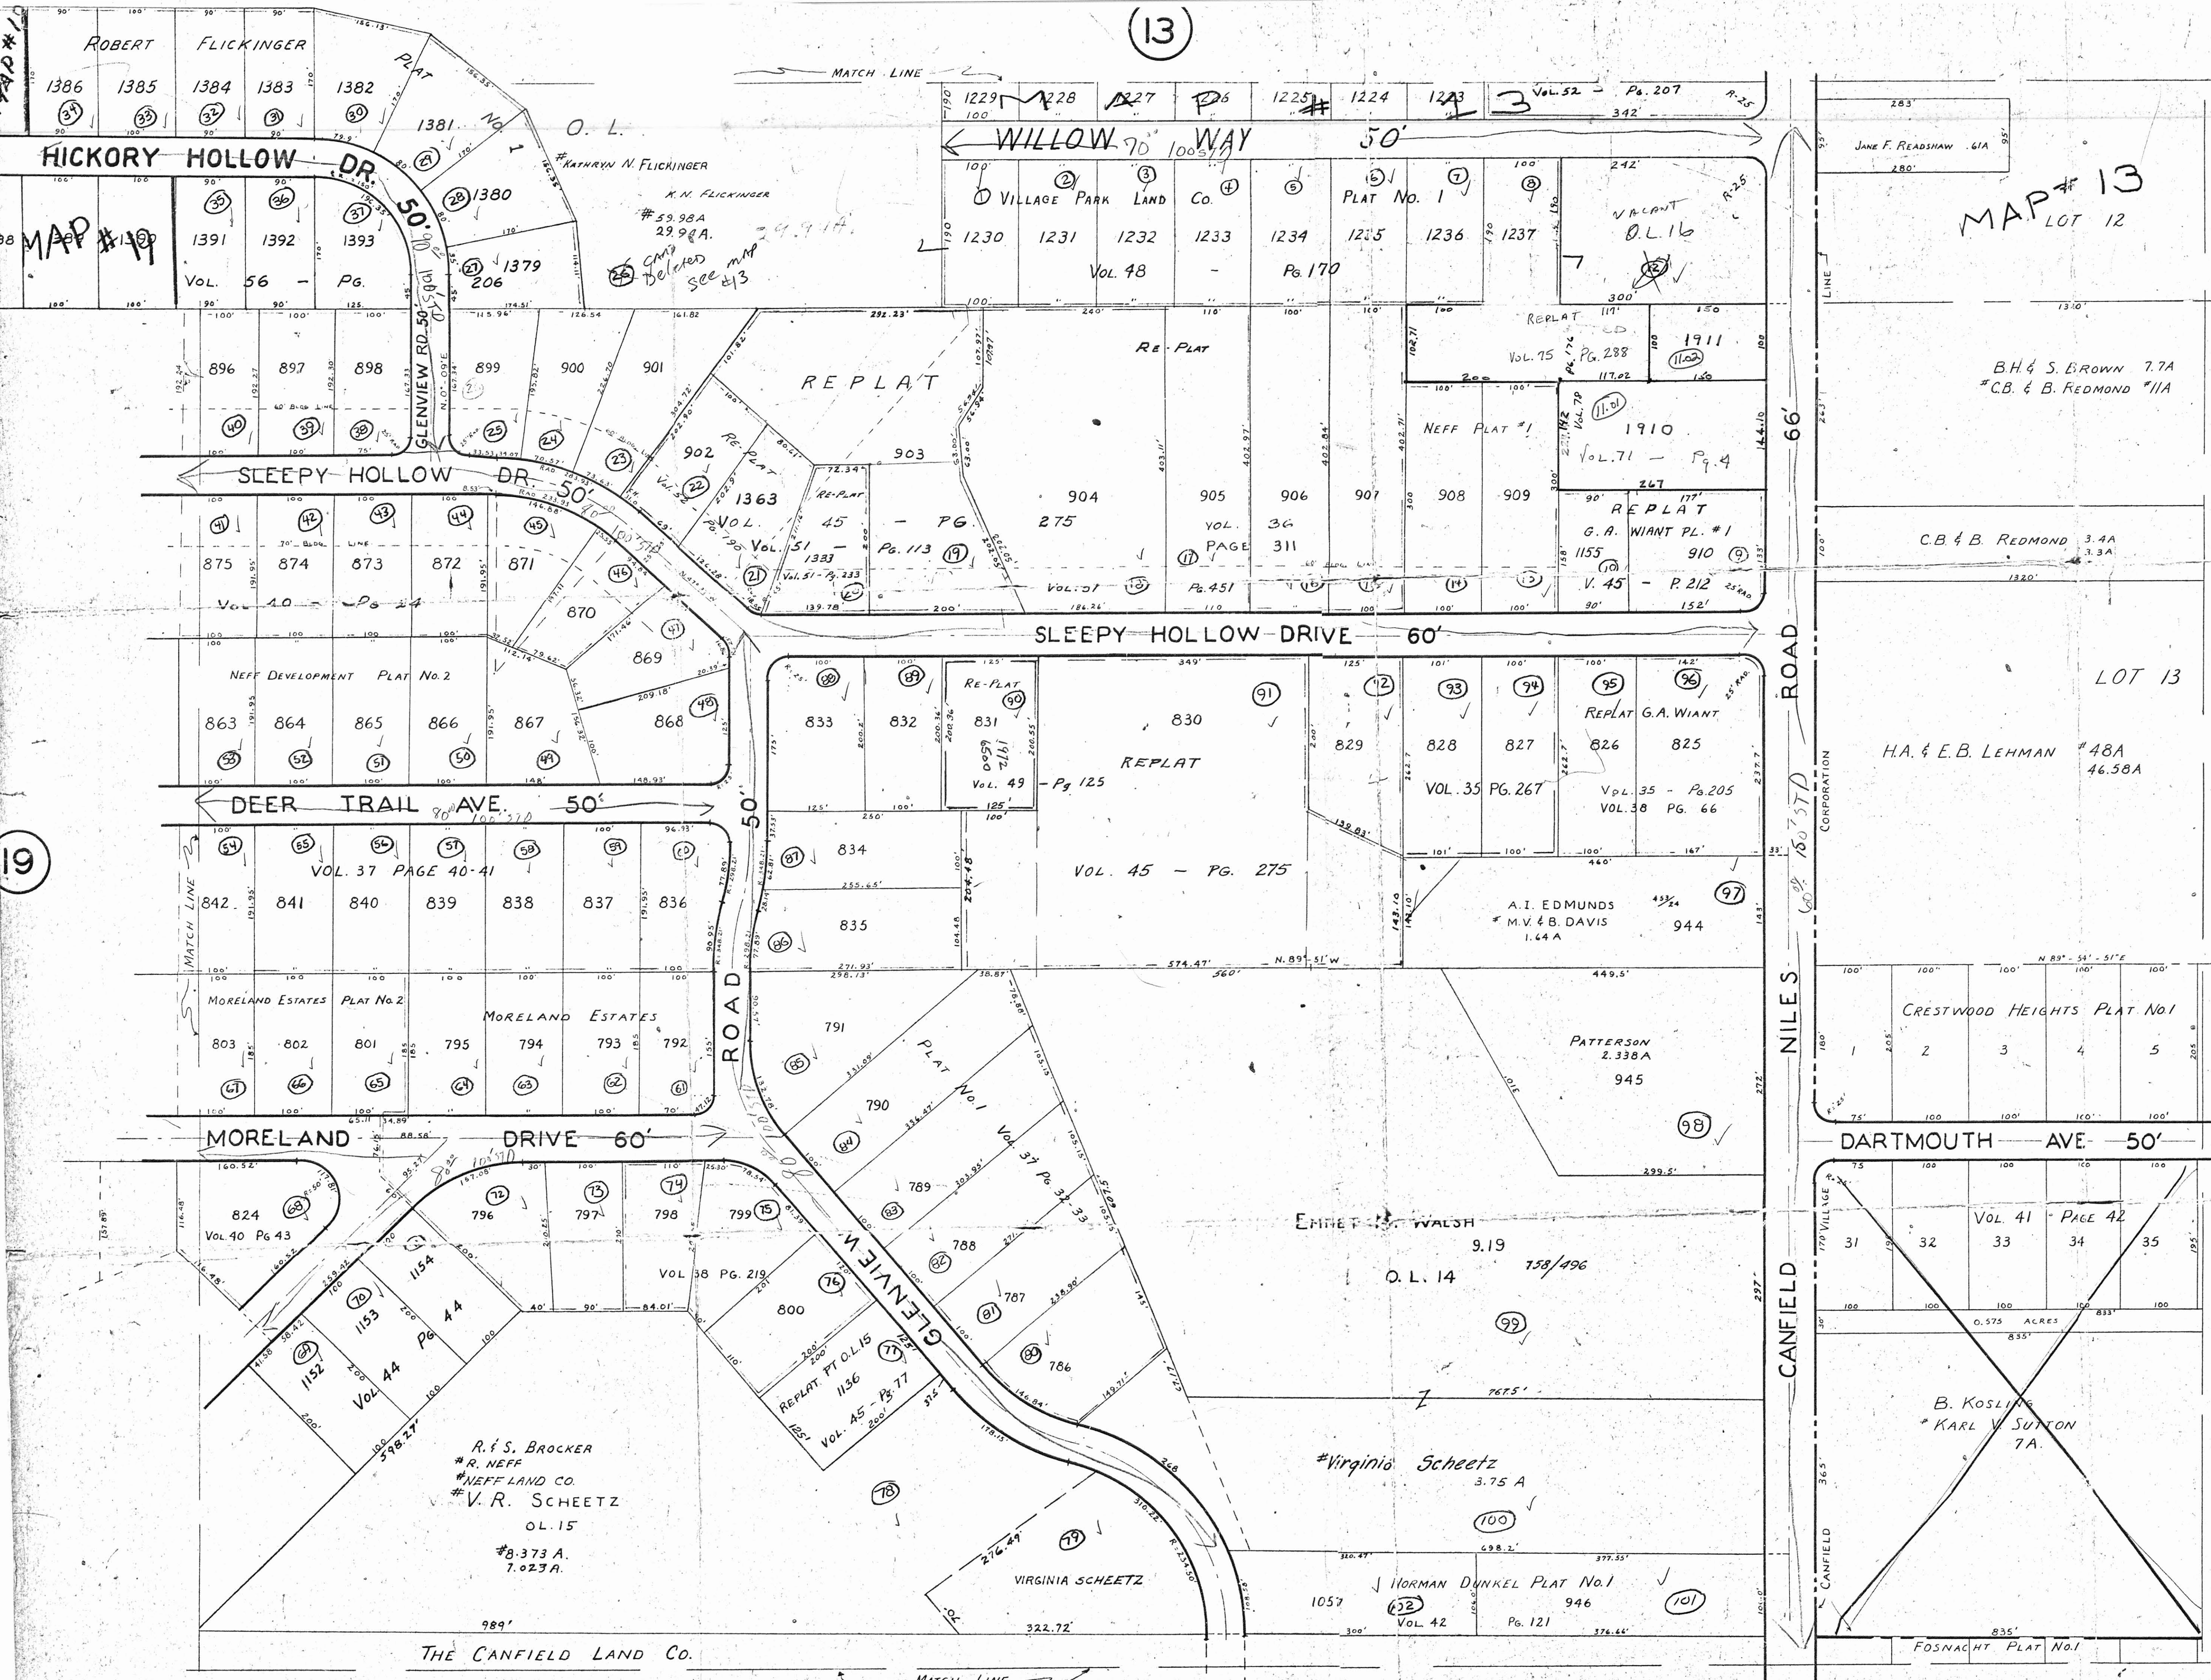

PLATE No. 12
CANFIELD VILLAGE

OFFICE OF COUNTY ENGINEER
940 BEARS DEN ROAD
YOUNGSTOWN, OHIO

MAP # 13
LOT 12
7-11-06

MAHONING COUNTY ENGINEER
AND TAX MAP DRAFTSMAN

20-101