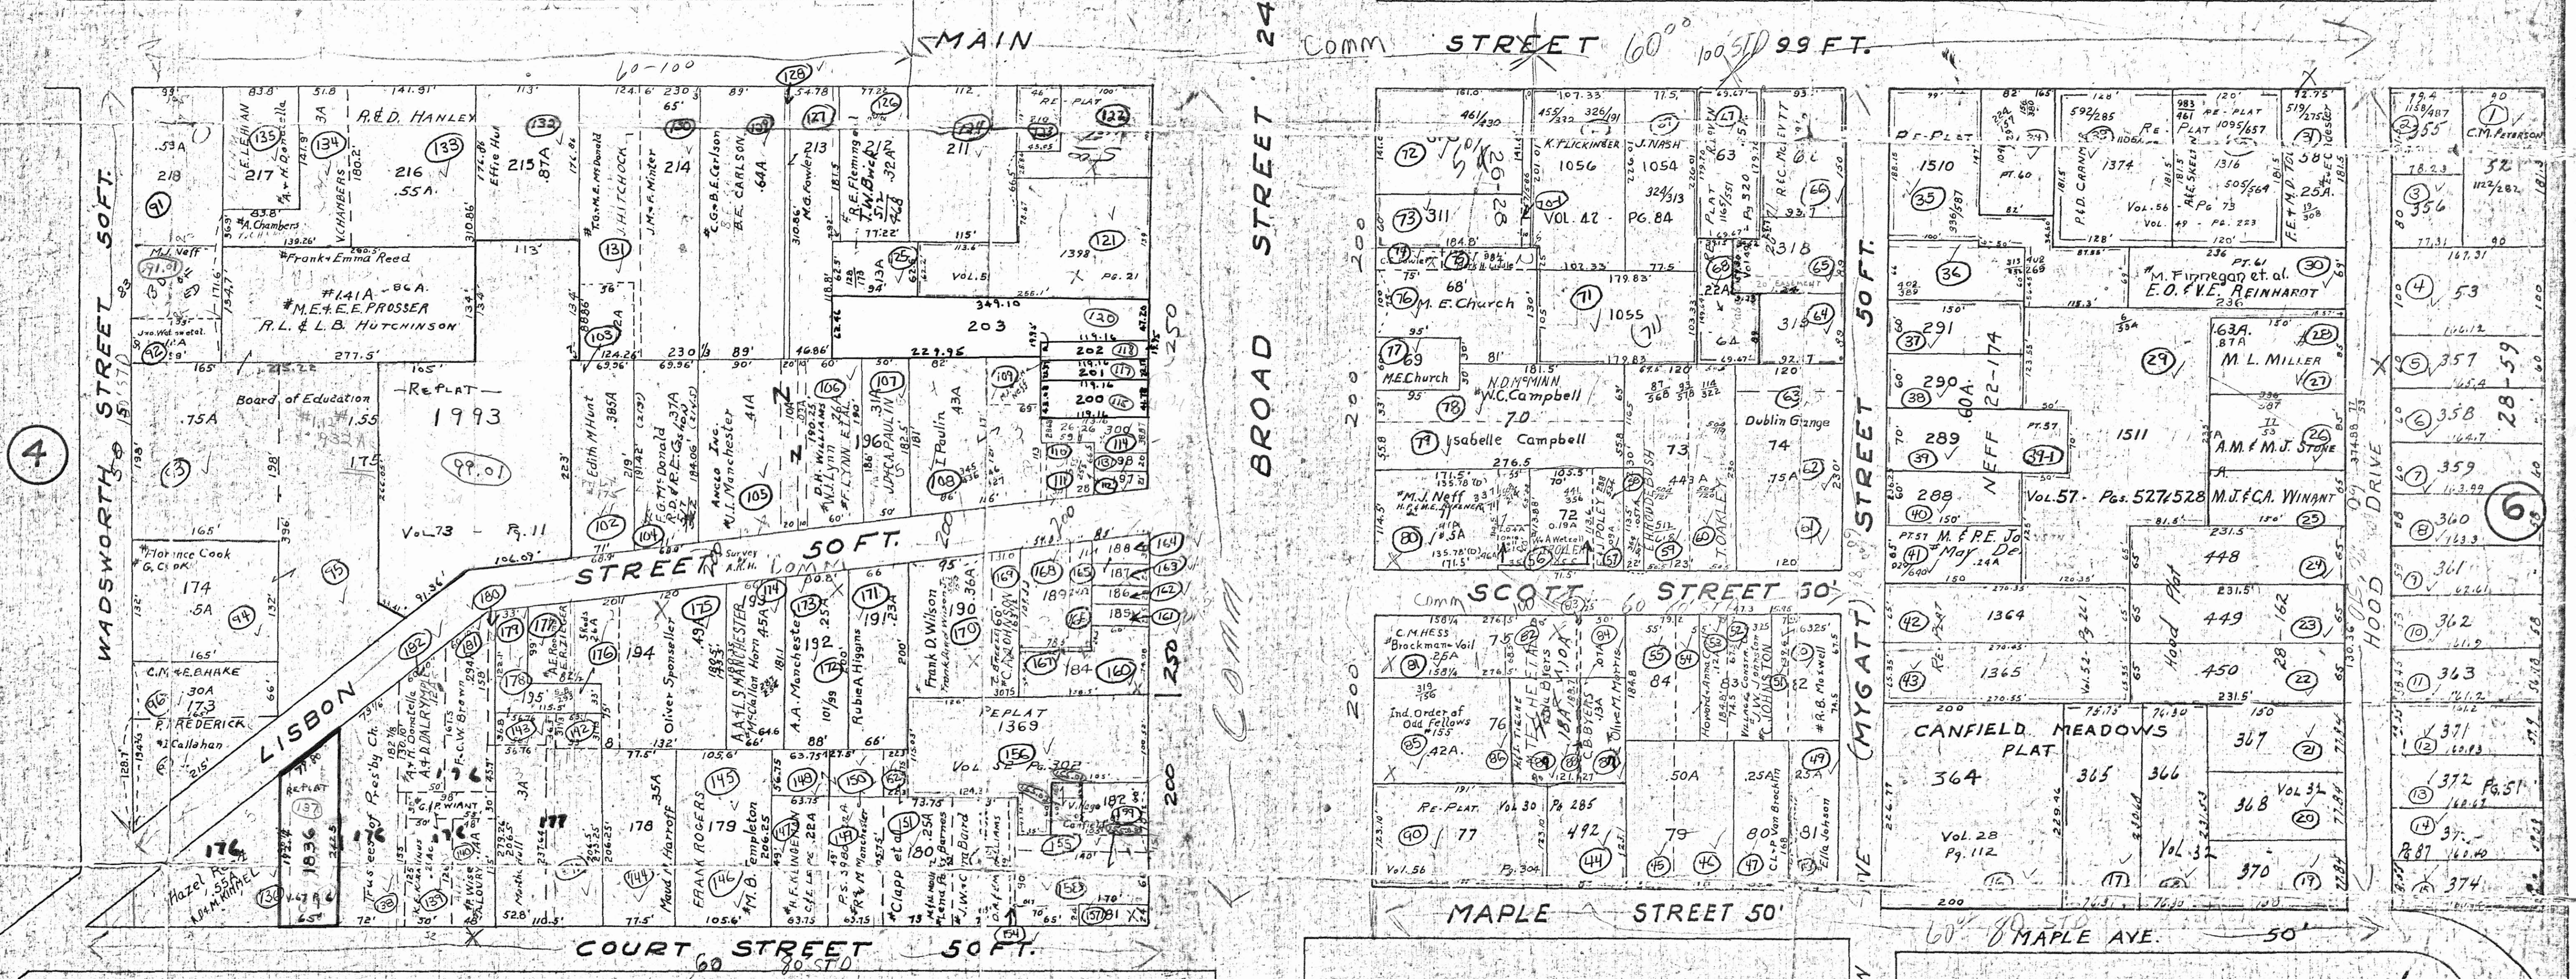

PLATE 5

CANFIELD VILLAGE
C.J.L.

615
7-10-06

2

BROAD STREET 247 FT.

8

4

VE (MYGATT) STREET 50 FT.

HOOD DRIVE

MAPLE STREET 50'

MAPLE AVE 50'

99 FT.