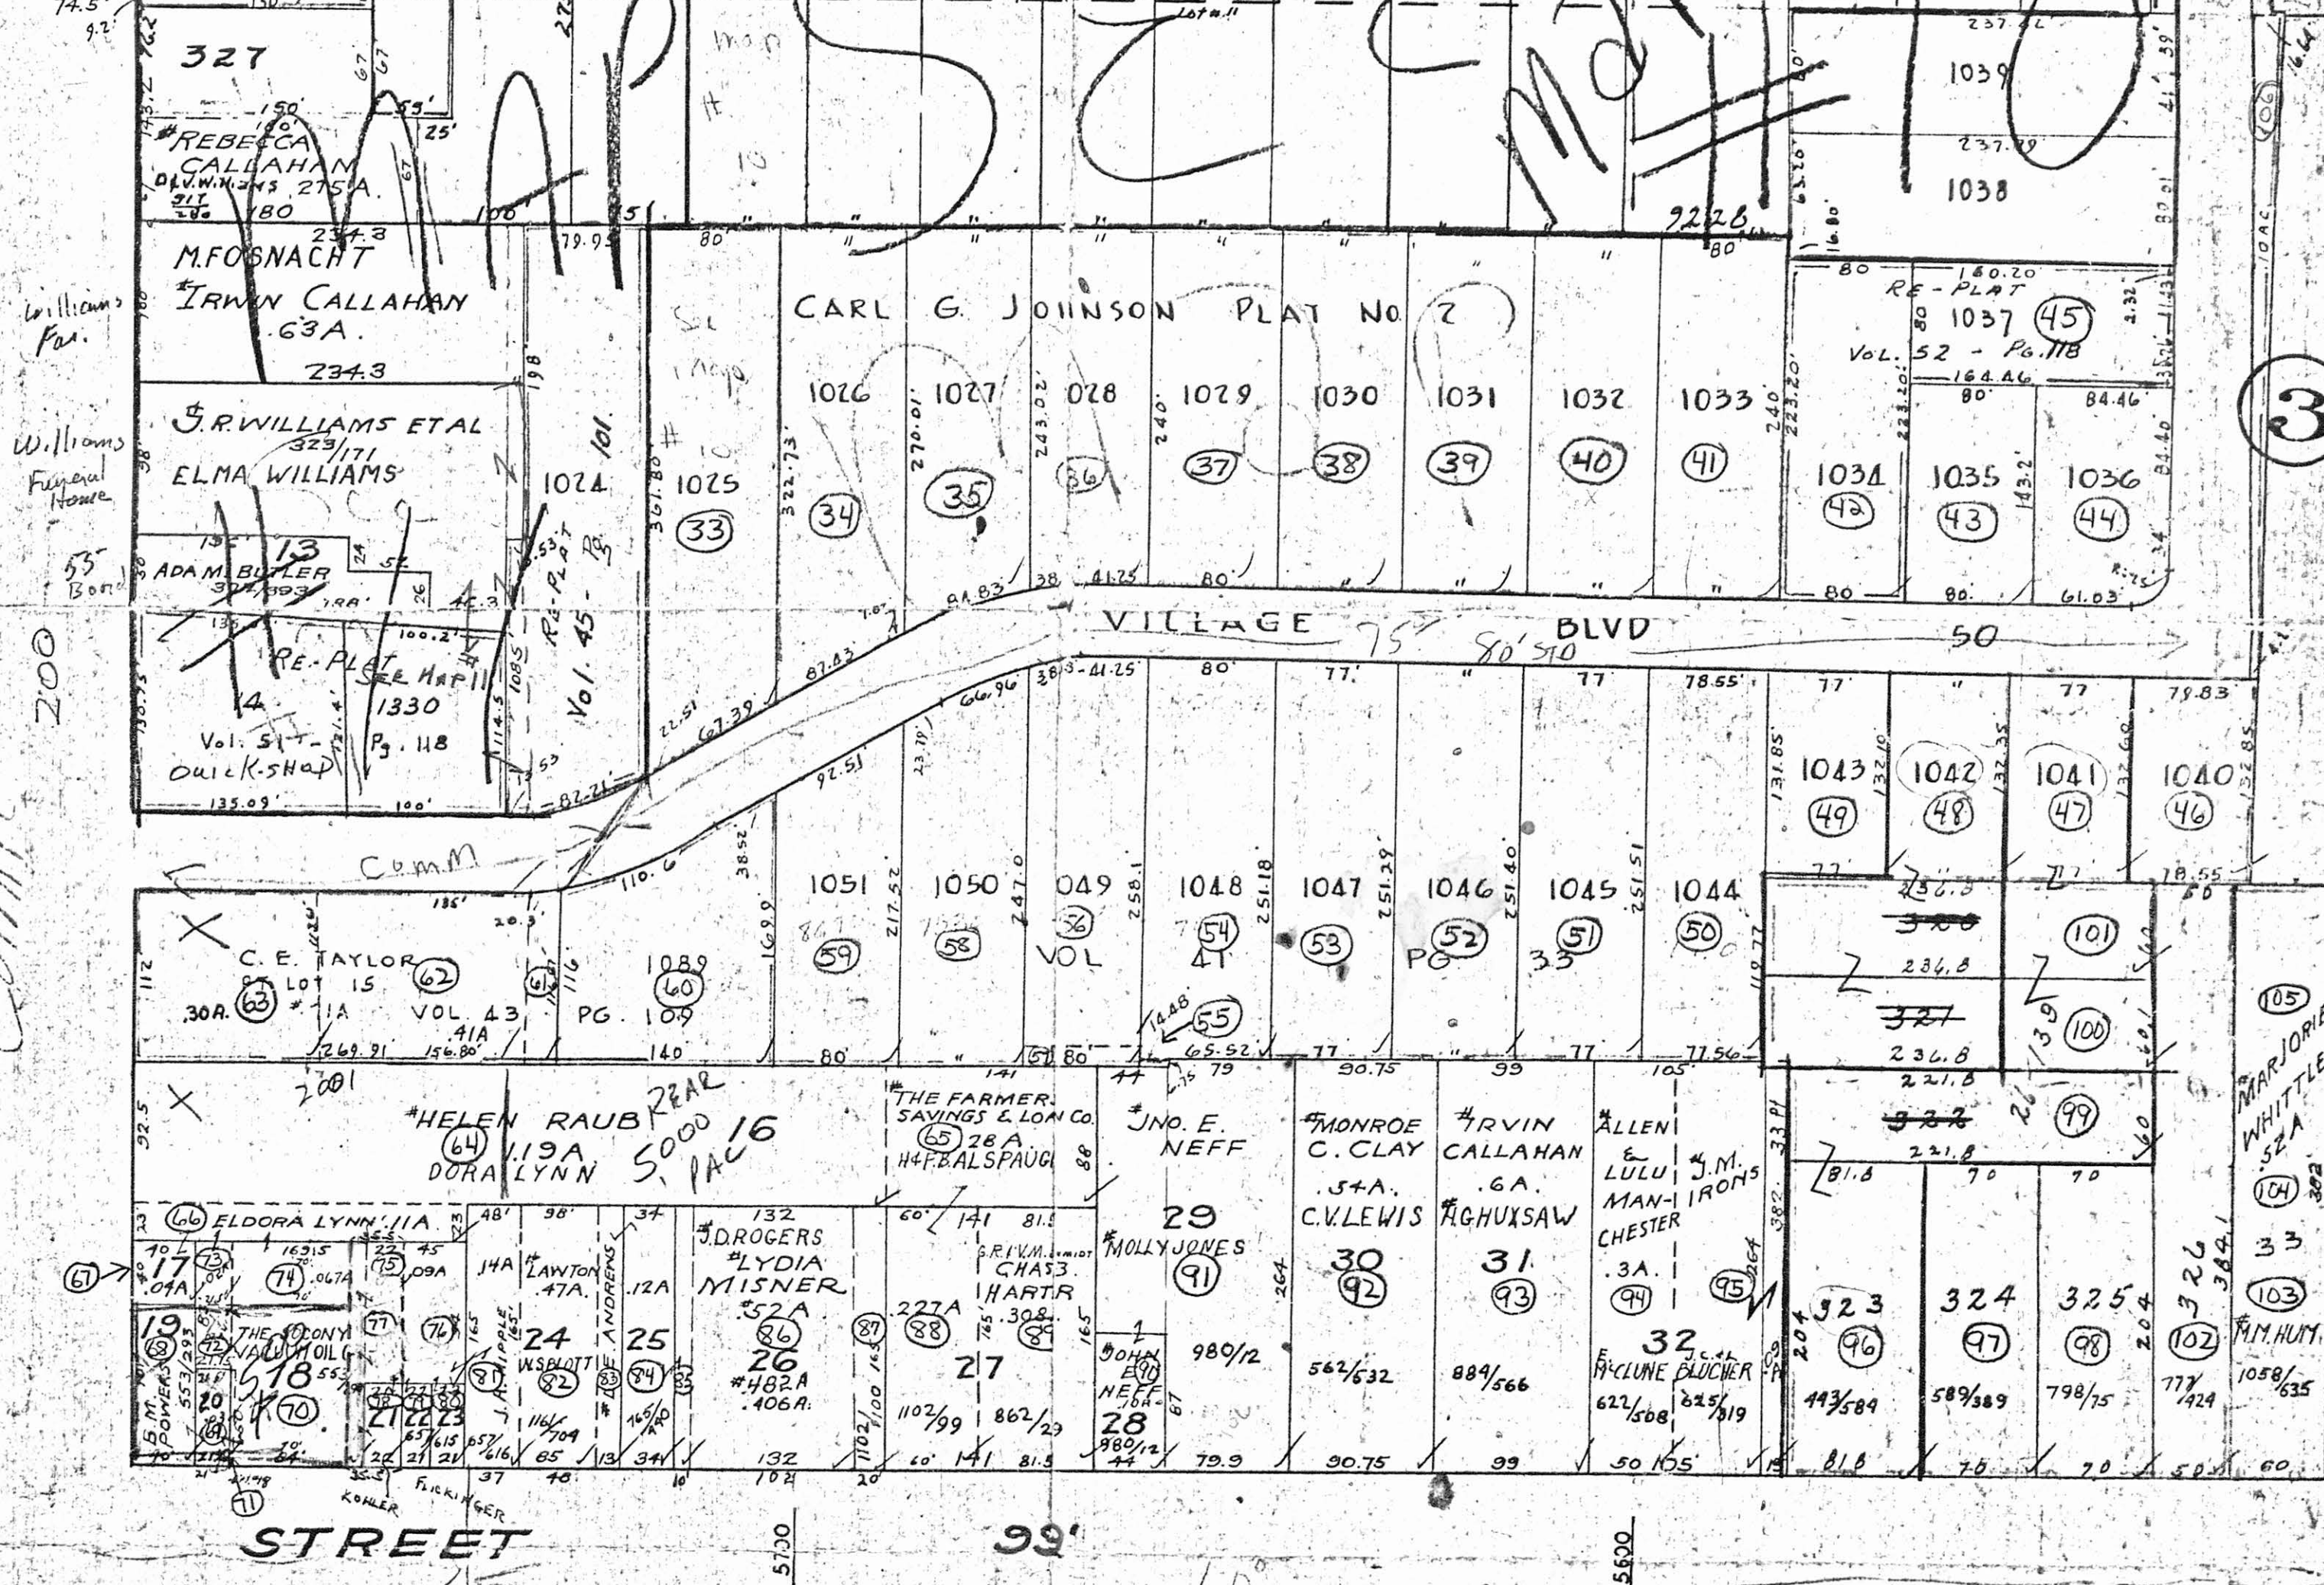

PLATE 2

Canfield, Pa.
VILLAGE 615

T-10-06

SEE Map #1

NEFF PLAT Vol. 25 Pg. 41

REPLAT 30

SEE Map #1

1

3

5

BROAD STREET 247
← 100' - 100' STD →

← 60' 100' STD →