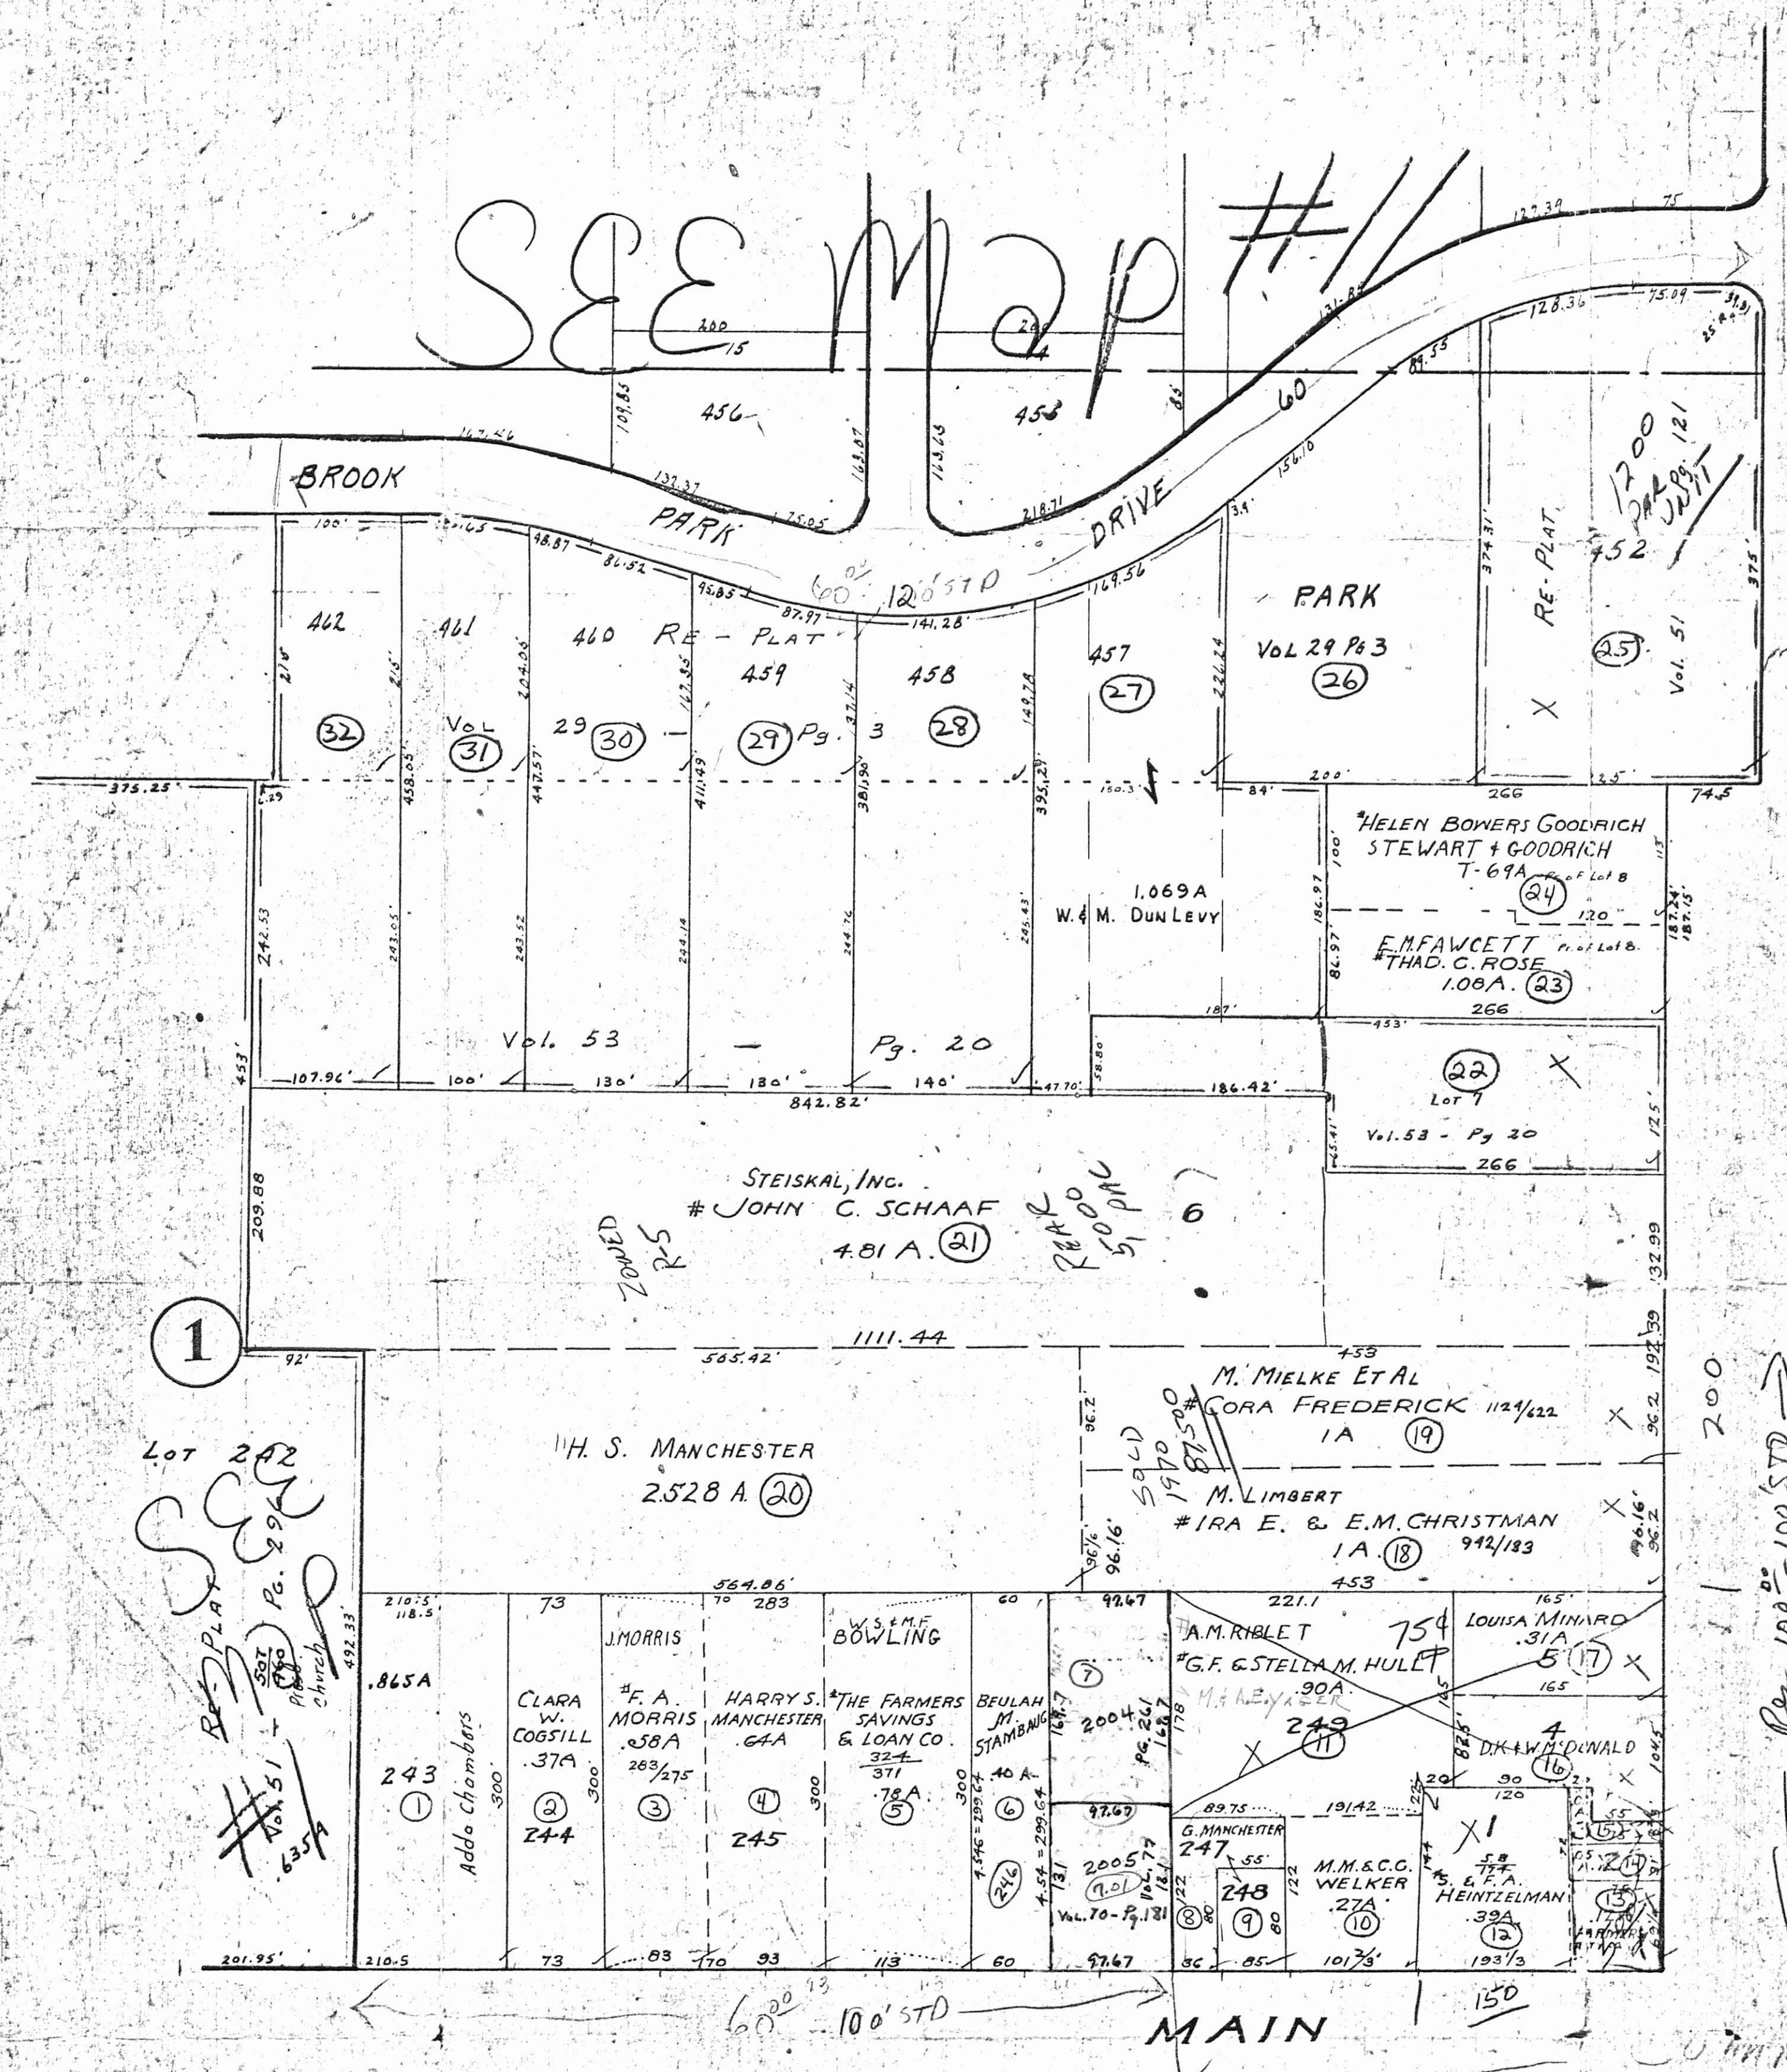

PLATE 2

Canfield, Pa.
VILLAGE 615

T-10-06

SEE Map #1

NEFF PLAT Vol. 25 Pg. 41

REPLAT 30

SEE Map #1

1

3

5

BROAD STREET 247
← 100' - 100' STD →

← 60' 100' STD →