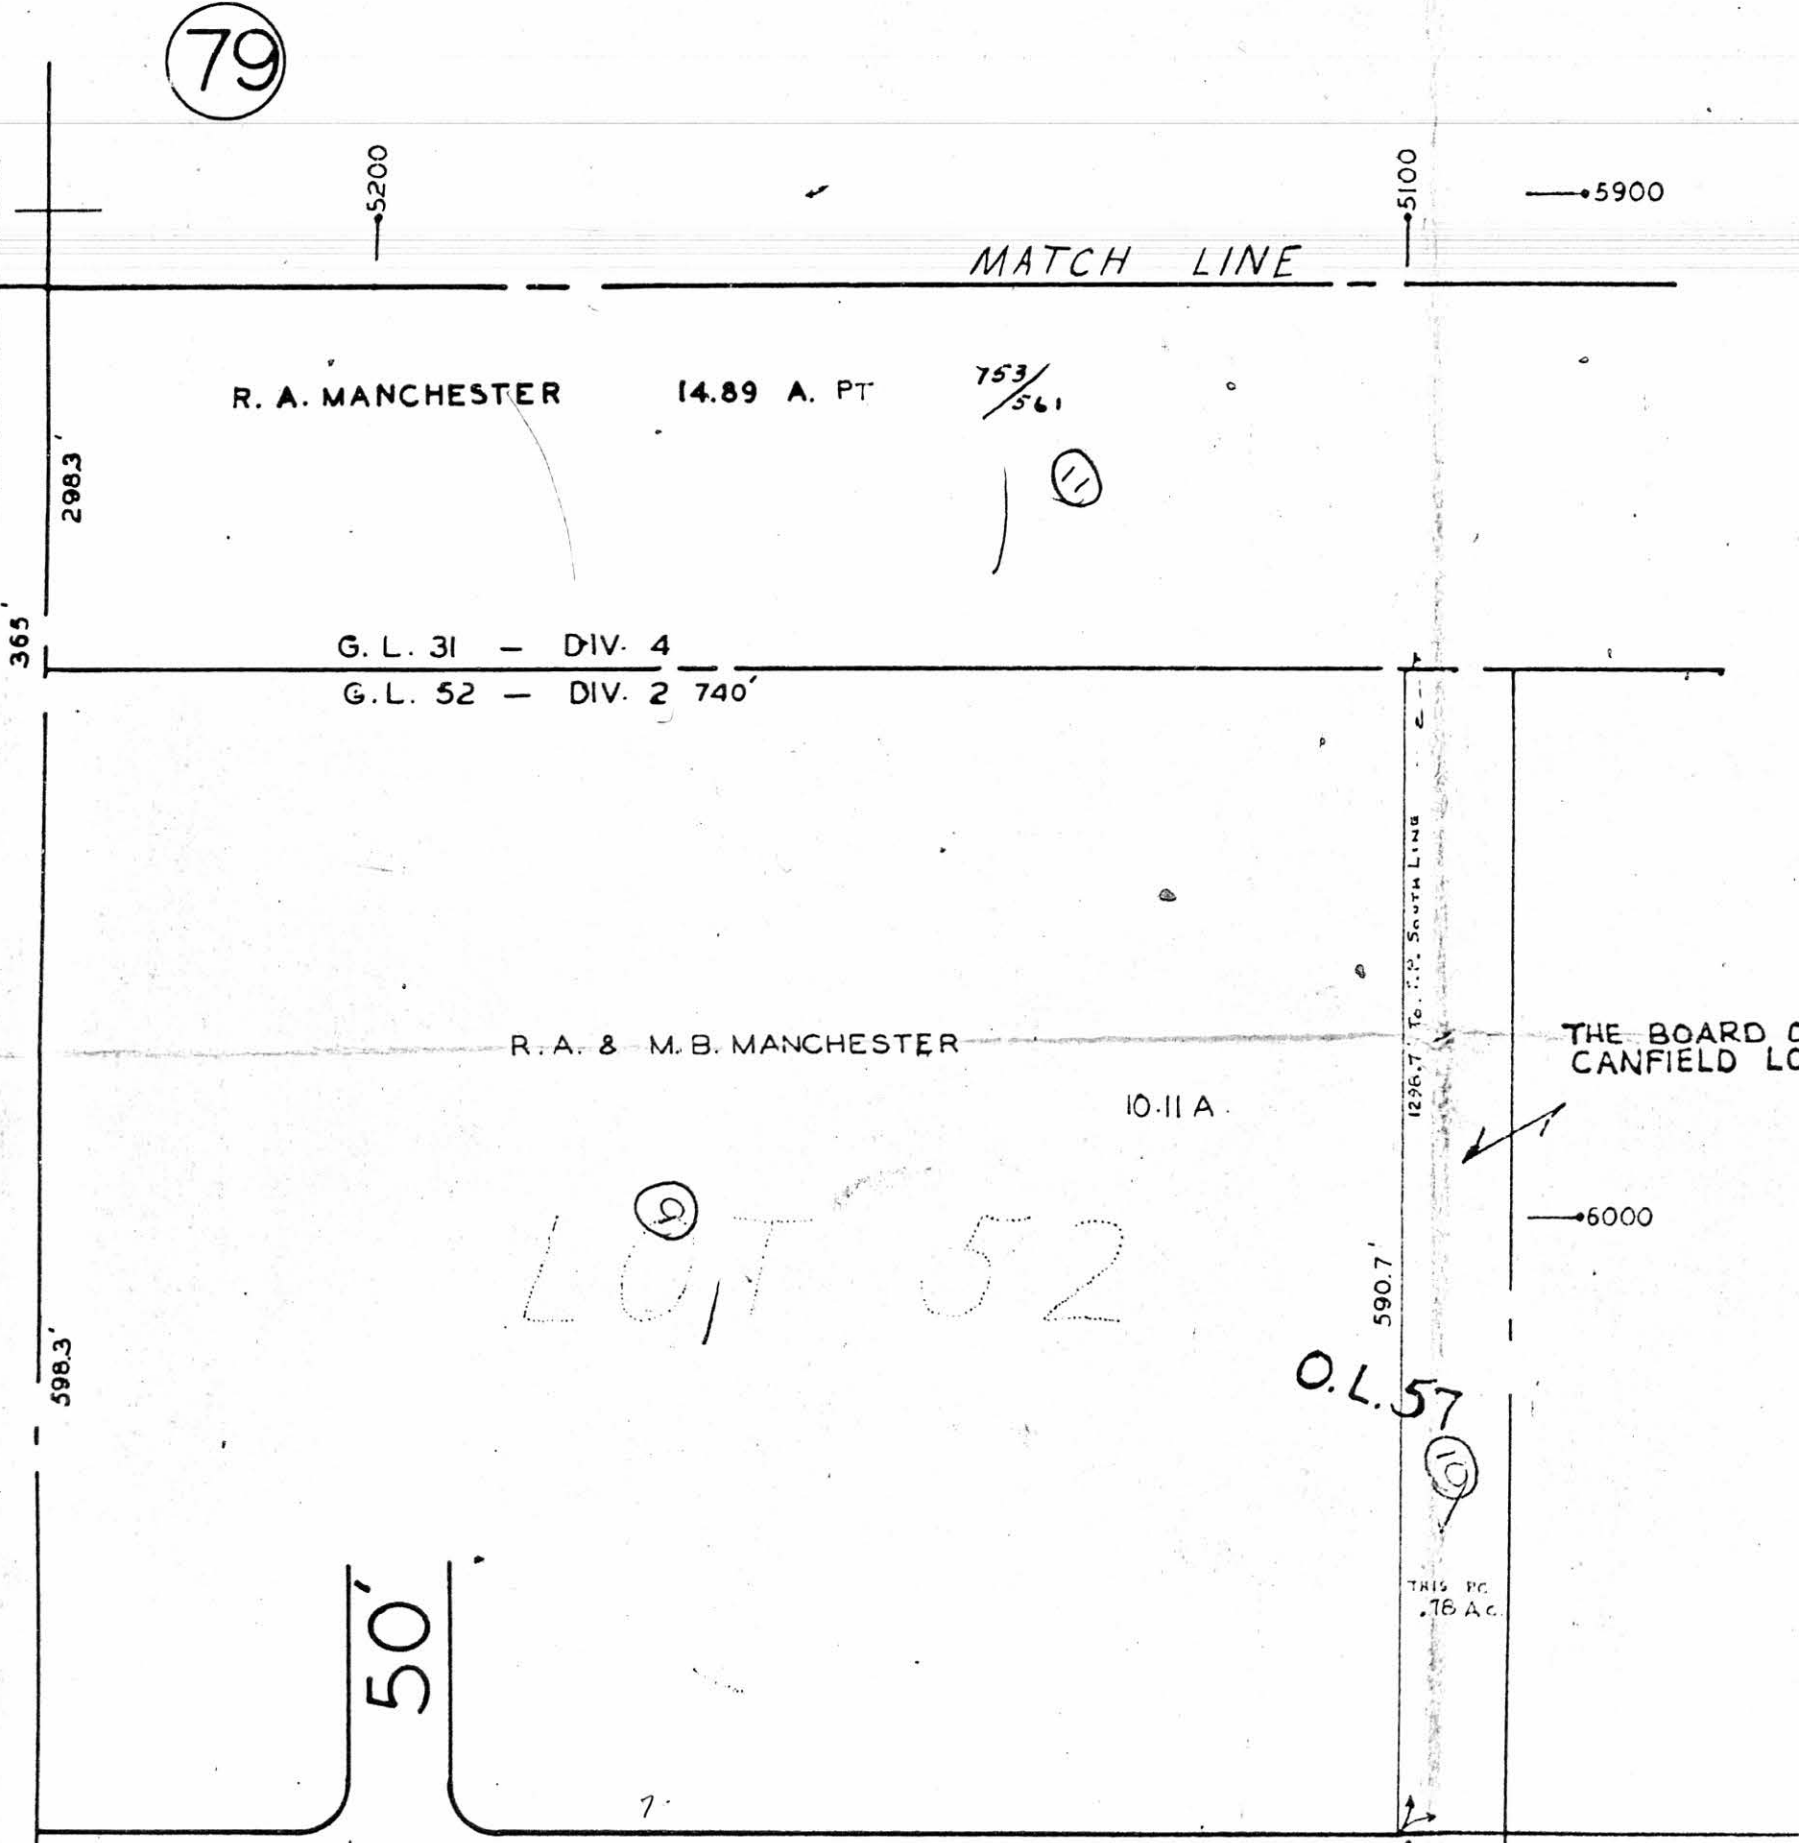

5500
5400
5300
5200
5100
5000

(87)

(79)

No. 80
Village
CANFIELD TOWNSHIP

OFFICE OF COUNTY ENGINEER
DODD LEVINE DEL. R. E. SMITH
G.S. 6-19-06

THE BOARD OF EDUCATION OF THE
CANFIELD LOCAL SCHOOL DISTRICT

LEGEND

- (44) PLATE NUMBER
- 4300 HOUSE NUMBERING GRID
- [4202] HOUSE NUMBER

(81)

G.L. 52 - DIV. 2
G.L. 51 - DIV. 2