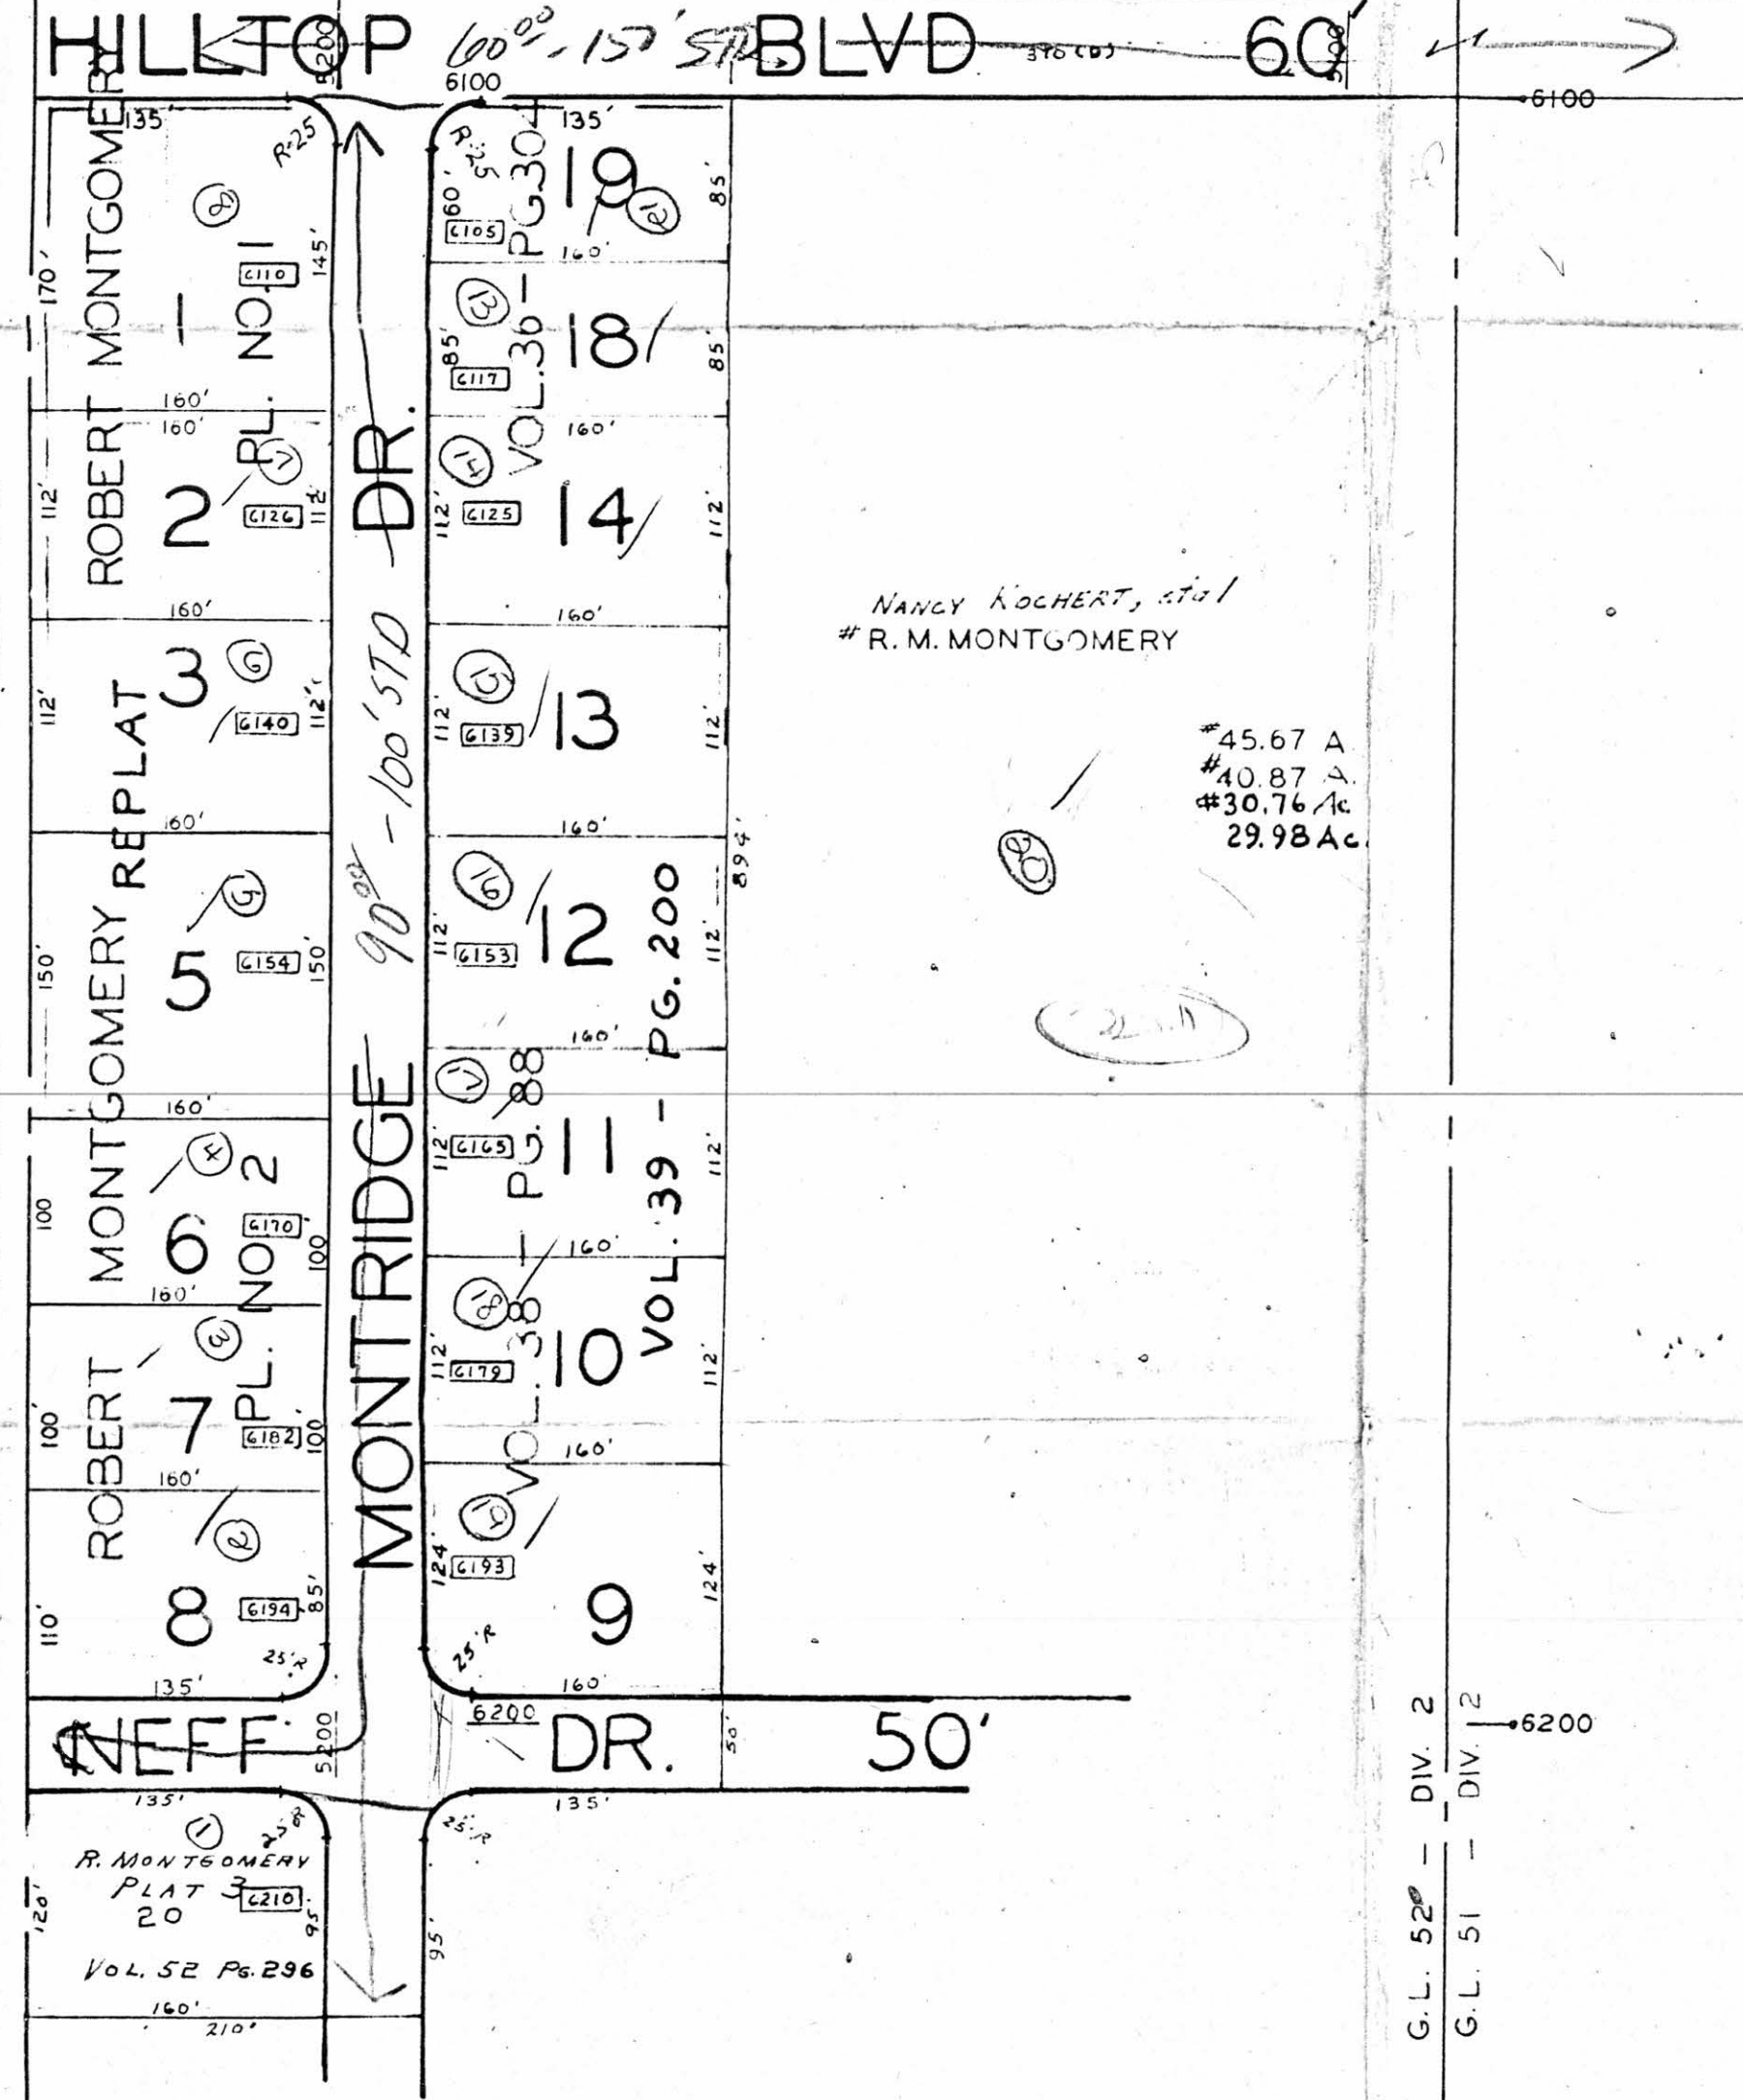

5500
5400
5300
5200
5100
5000

(87)

(79)

No. 80
Village
CANFIELD TOWNSHIP

OFFICE OF COUNTY ENGINEER
DODD LEVINE DEL. R. E. SMITH
G.S. 6-19-06

THE BOARD OF EDUCATION OF THE
CANFIELD LOCAL SCHOOL DISTRICT

LEGEND

- (44) PLATE NUMBER
- 4300 HOUSE NUMBERING GRID
- [4202] HOUSE NUMBER

(81)

G.L. 52 - DIV. 2
G.L. 51 - DIV. 2