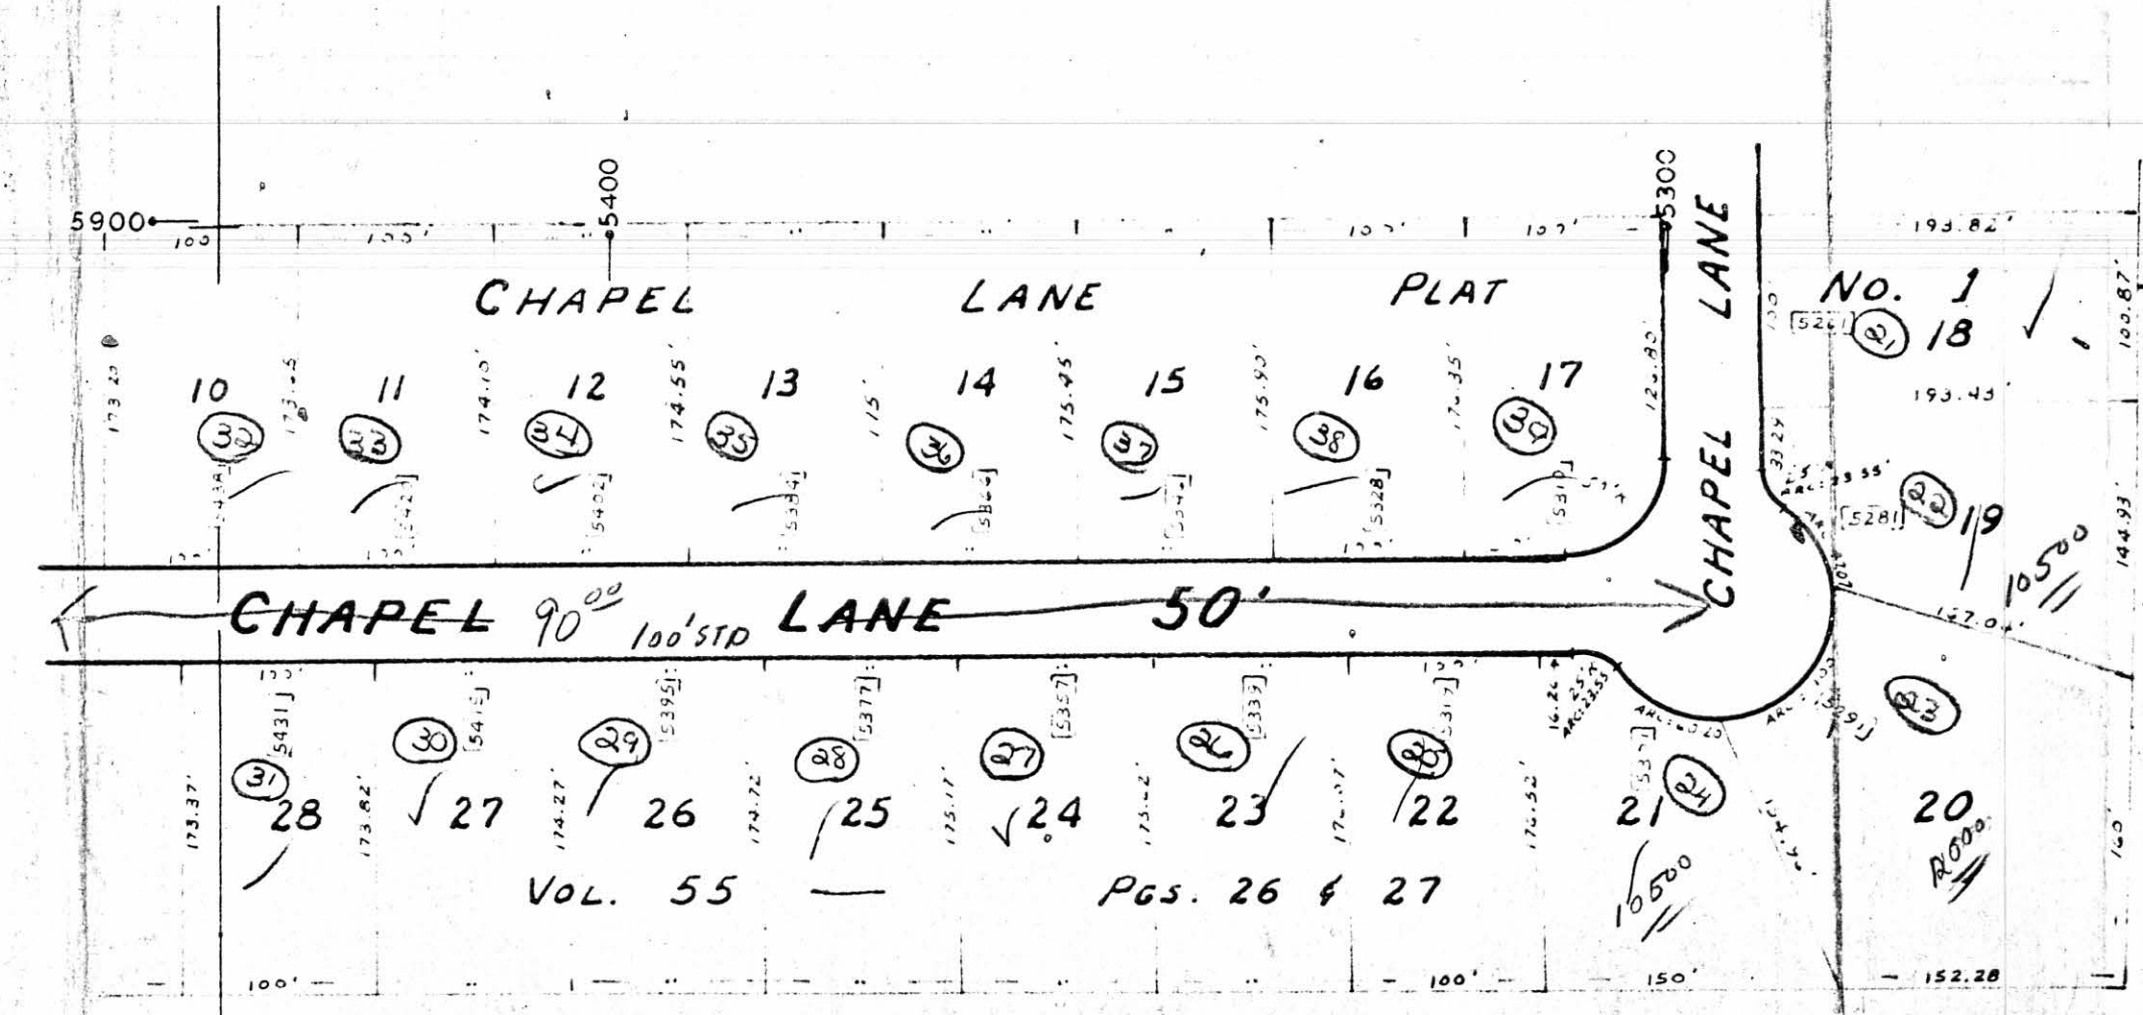

5500
5400
5300
5200
5100
5000

(87)

(79)

No. 80
Village
CANFIELD TOWNSHIP

OFFICE OF COUNTY ENGINEER
DODD LEVINE DEL. R. E. SMITH
G.S. 6-19-06

THE BOARD OF EDUCATION OF THE
CANFIELD LOCAL SCHOOL DISTRICT

LEGEND

- (44) PLATE NUMBER
- 4300 HOUSE NUMBERING GRID
- [4202] HOUSE NUMBER

(81)

G.L. 52 - DIV. 2
G.L. 51 - DIV. 2