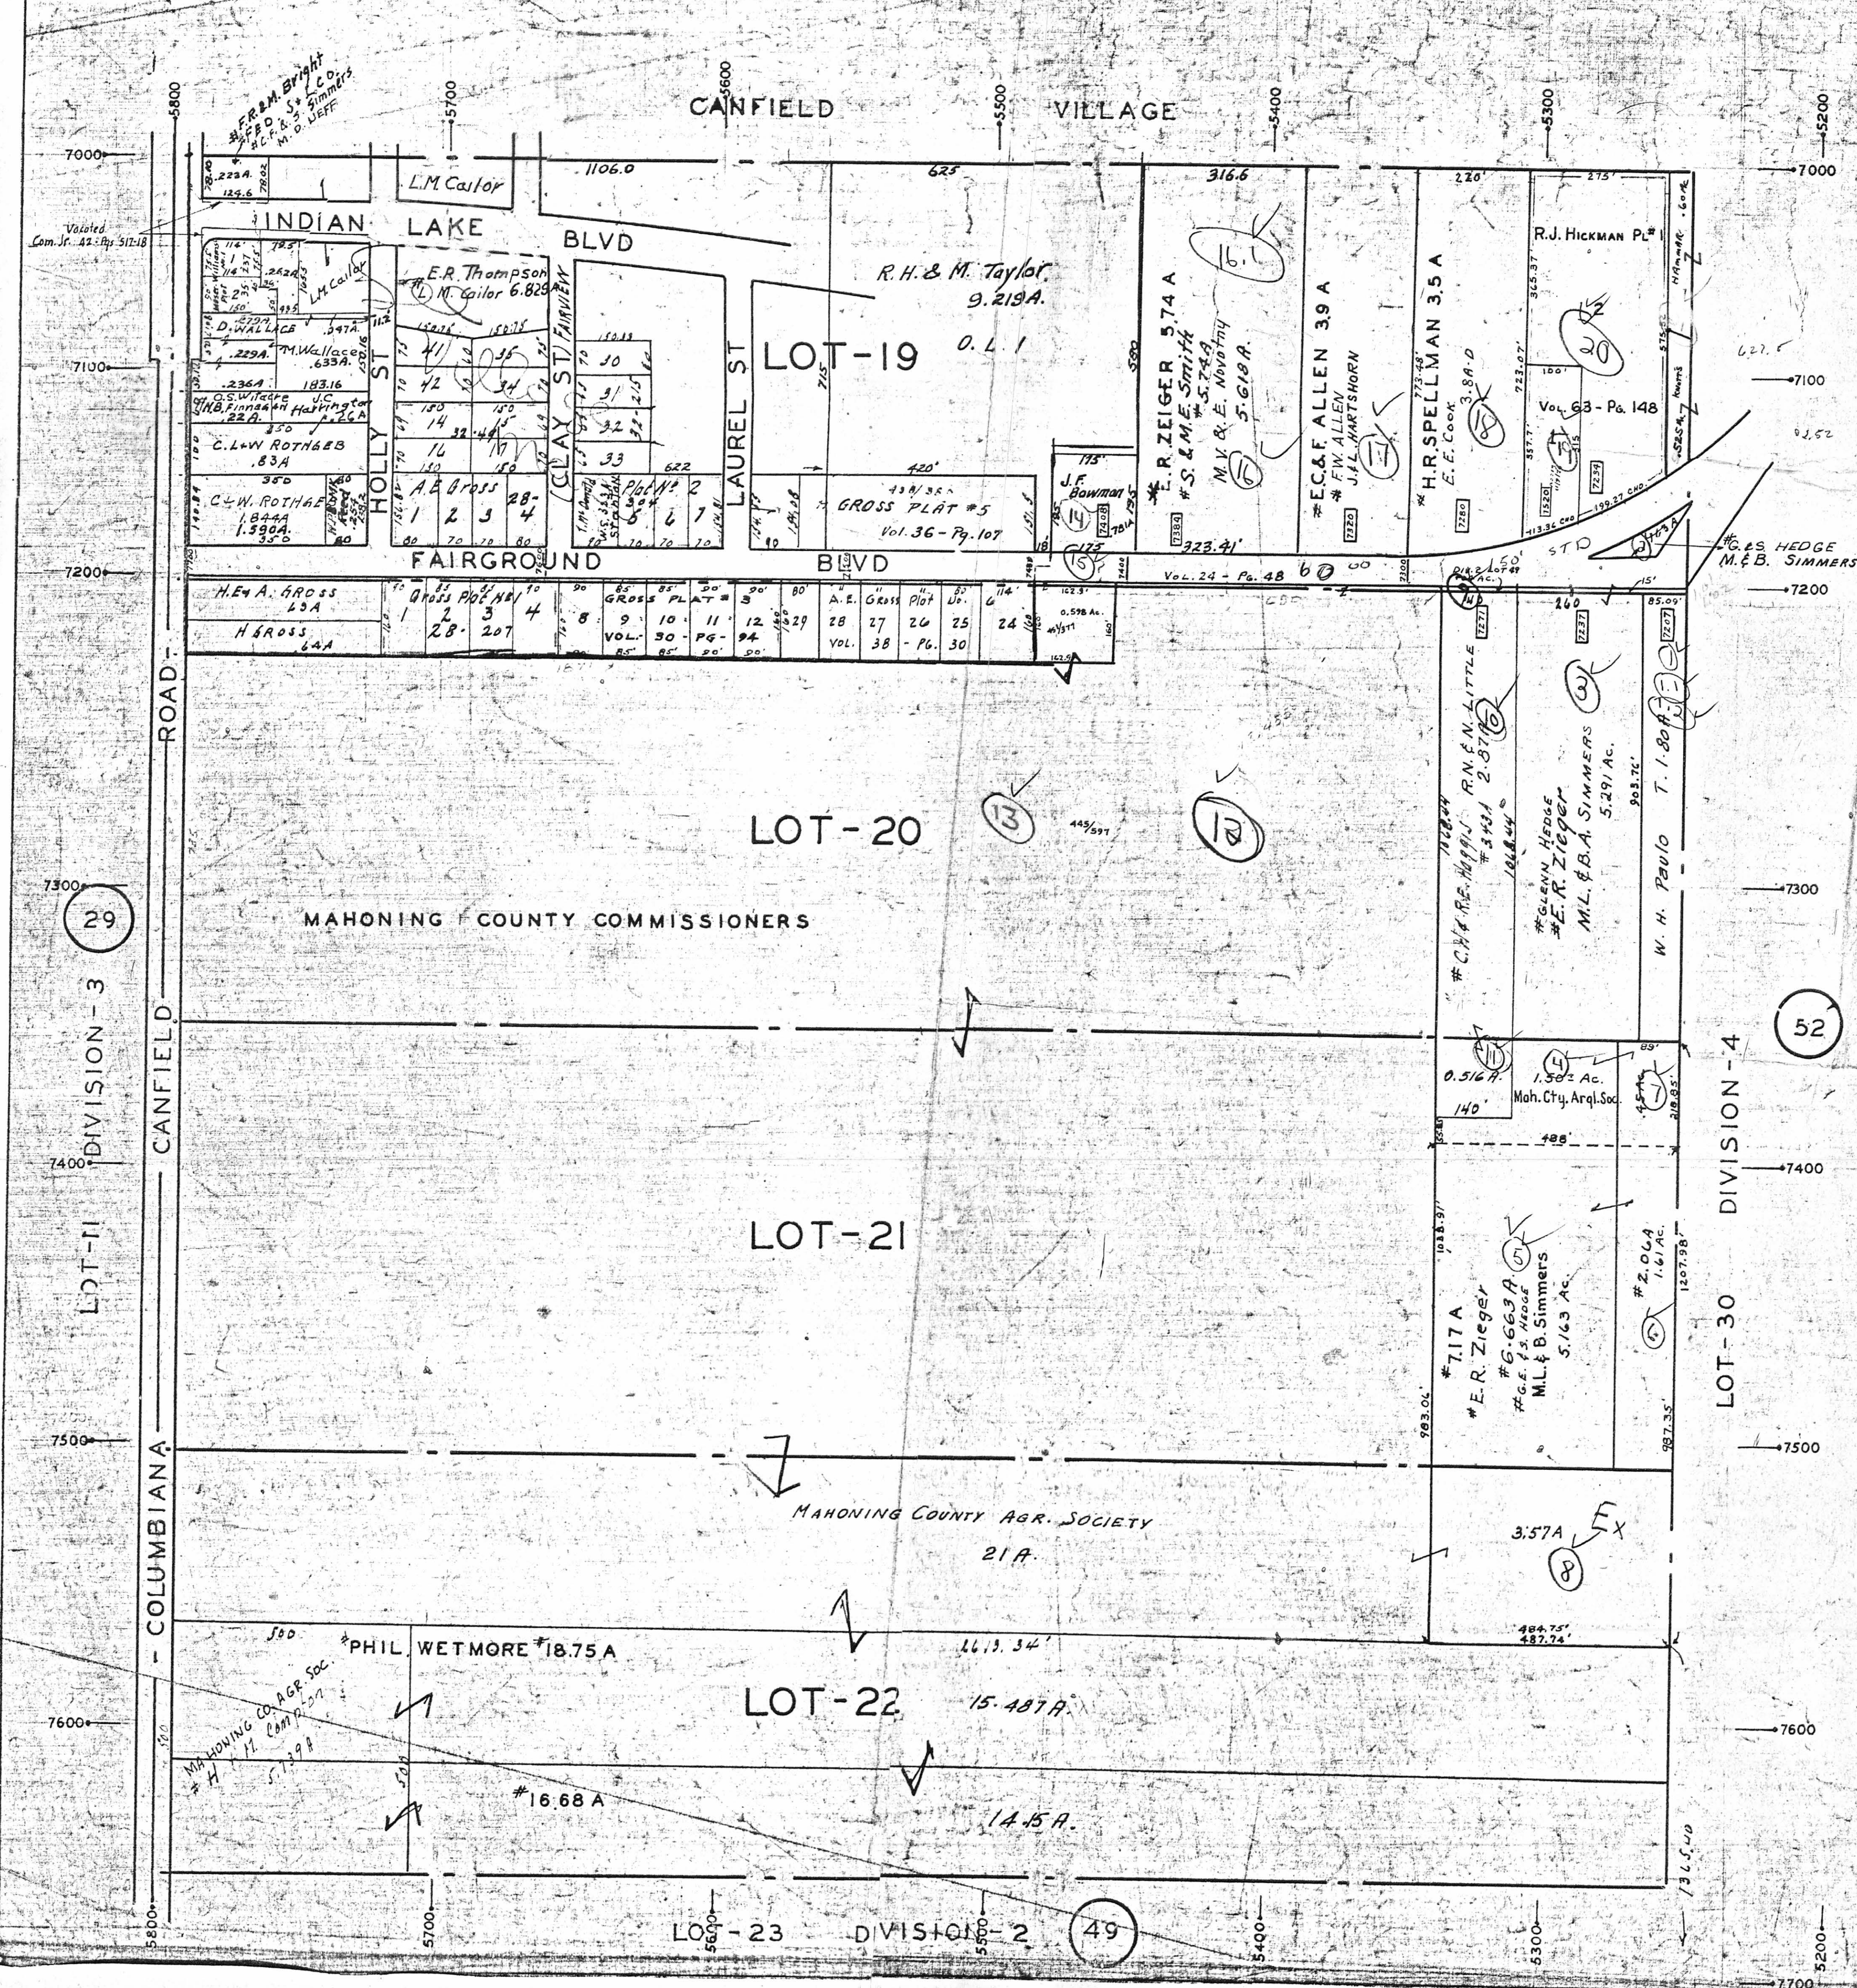

PLATE 48
CANFIELD TOWNSHIP

LOTS-19-20-21-22
DIVISION-2

SCALE 1 IN. = 200 FEET

Owner on
8 - tie
GIS
6-19-05

LEGEND

- 44 PLATE NUMBER
- 4300 HOUSE NUMBERING GRID
- 4202 HOUSE NUMBER

29

52