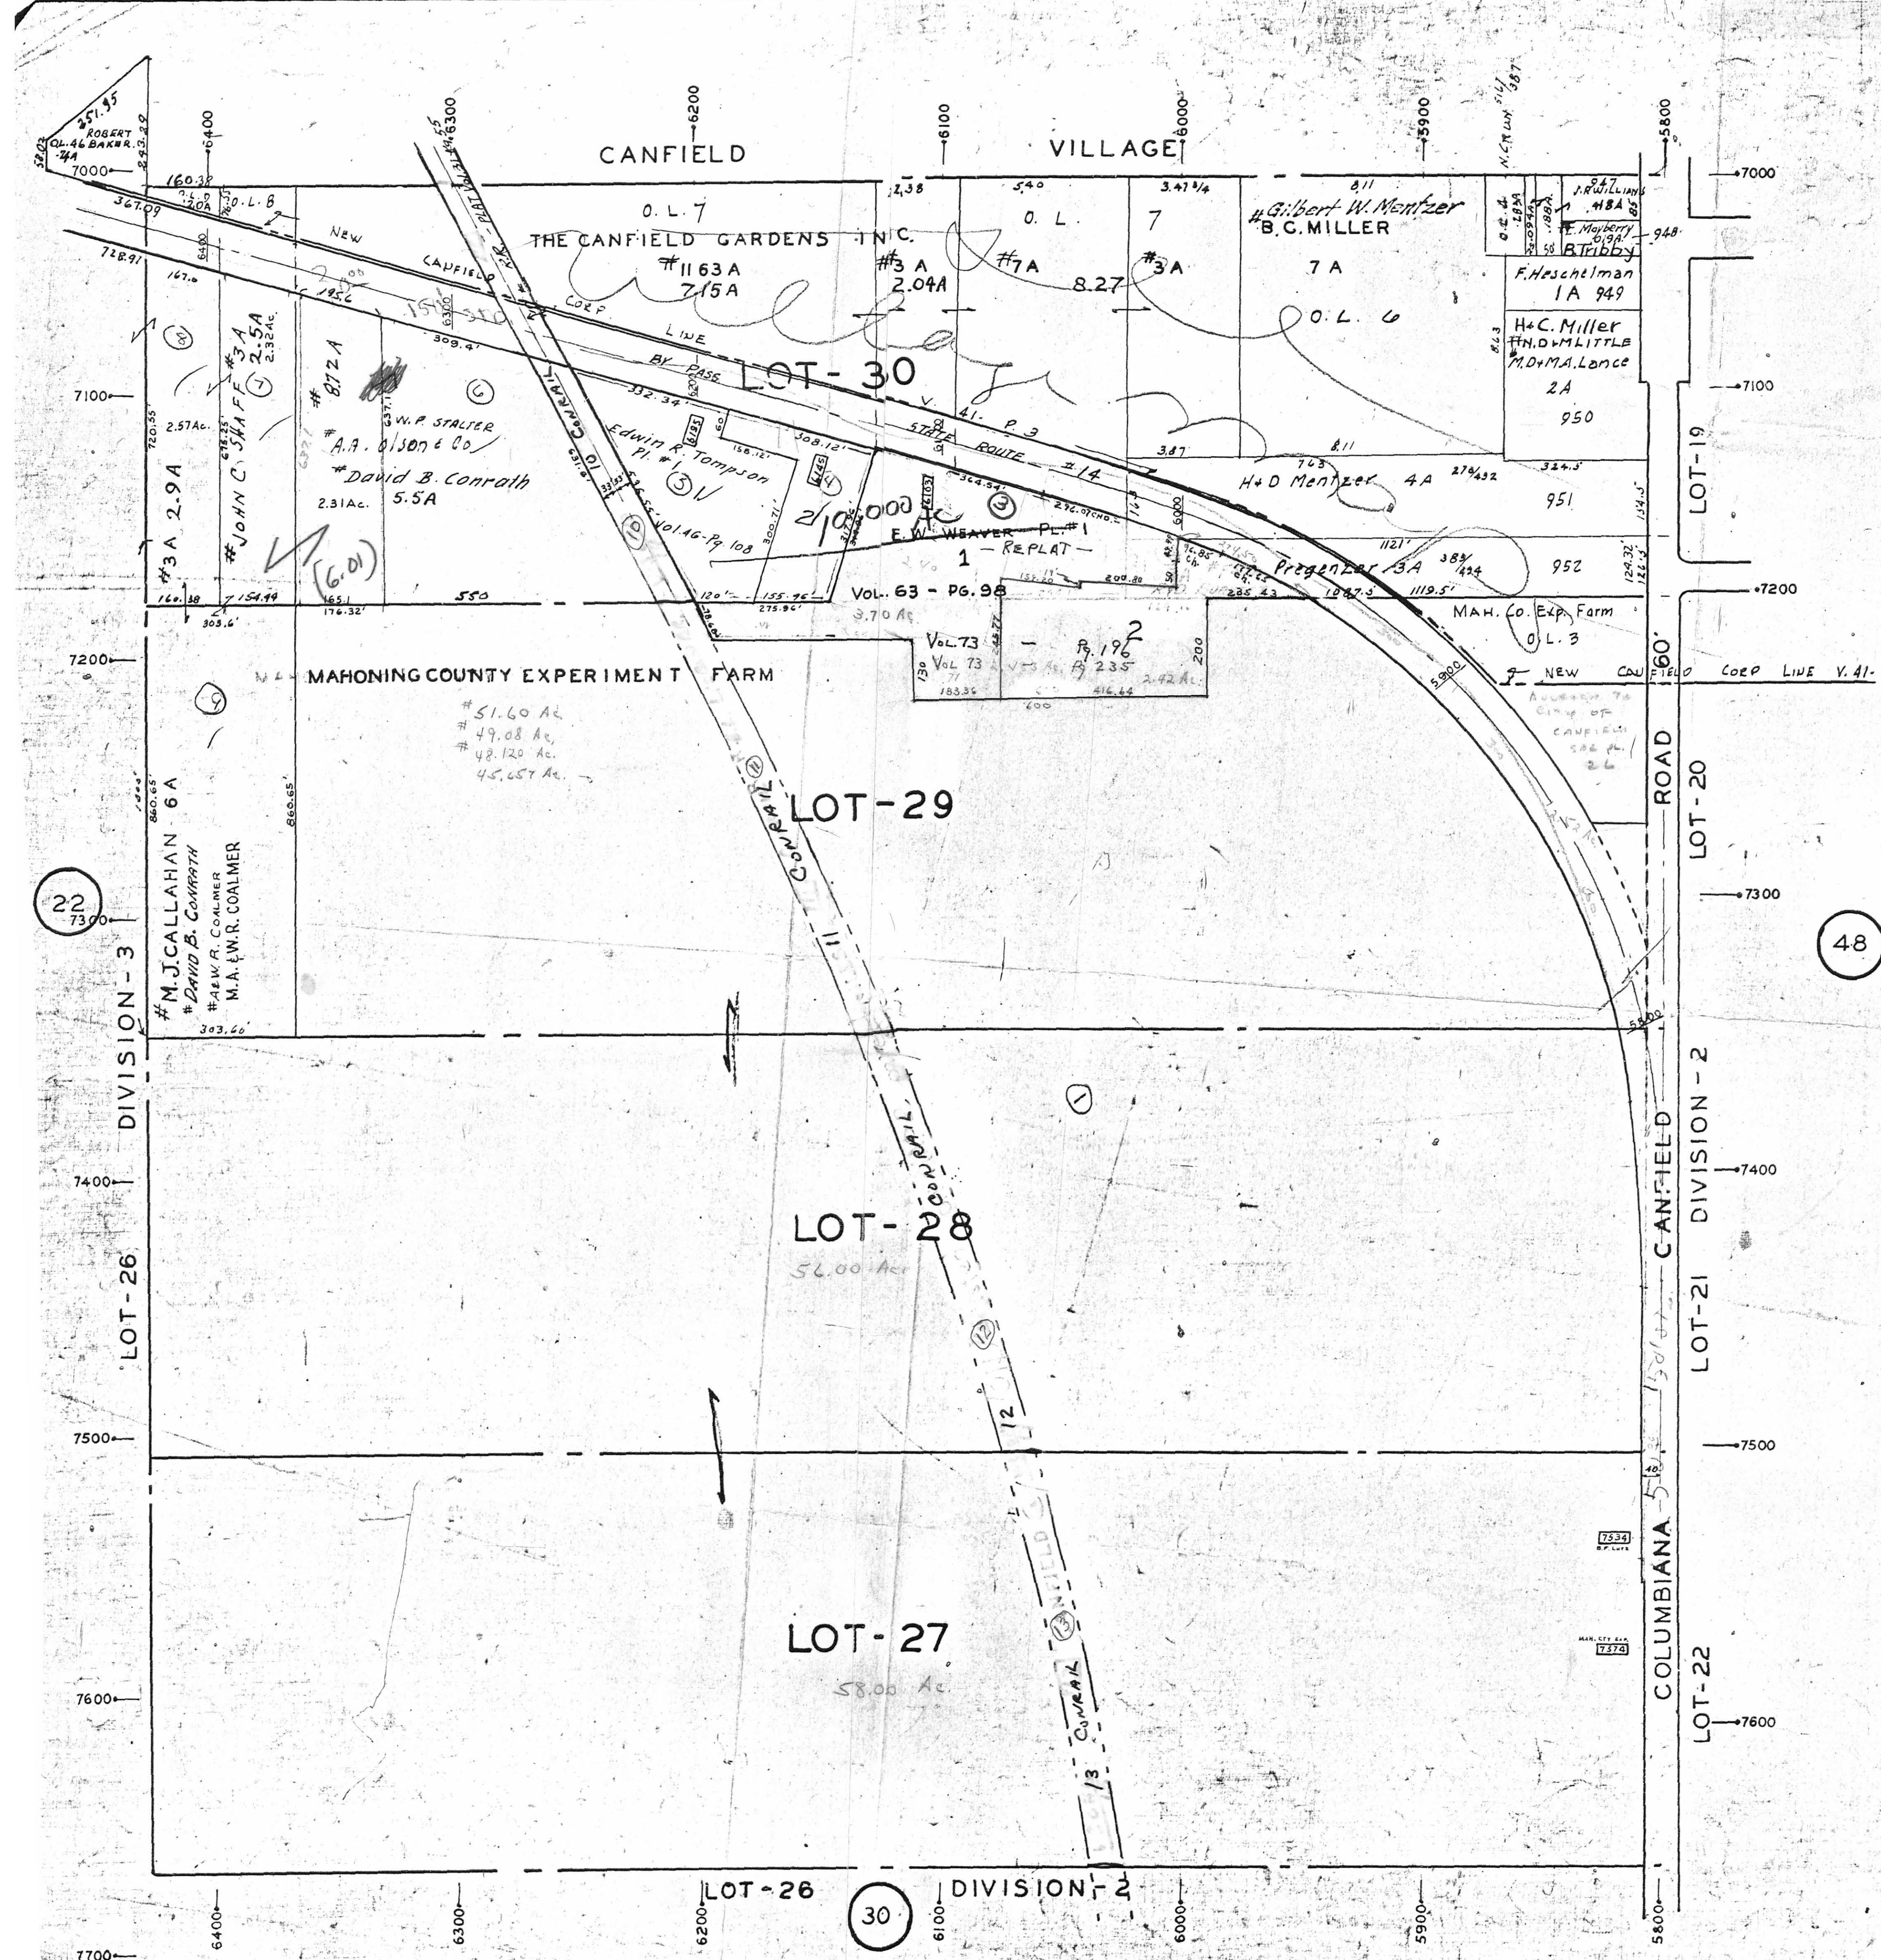

CANFIELD TOWNSHIP

LOTS - 27-28-29-30

DIVISION - 2

SCALE 1 IN. = 200 FT.

629
6-19-06

LEGEND

- 44 PLATE NUMBER
- 4700 HOUSE NUMBERING GRID
- 4701 HOUSE NUMBER