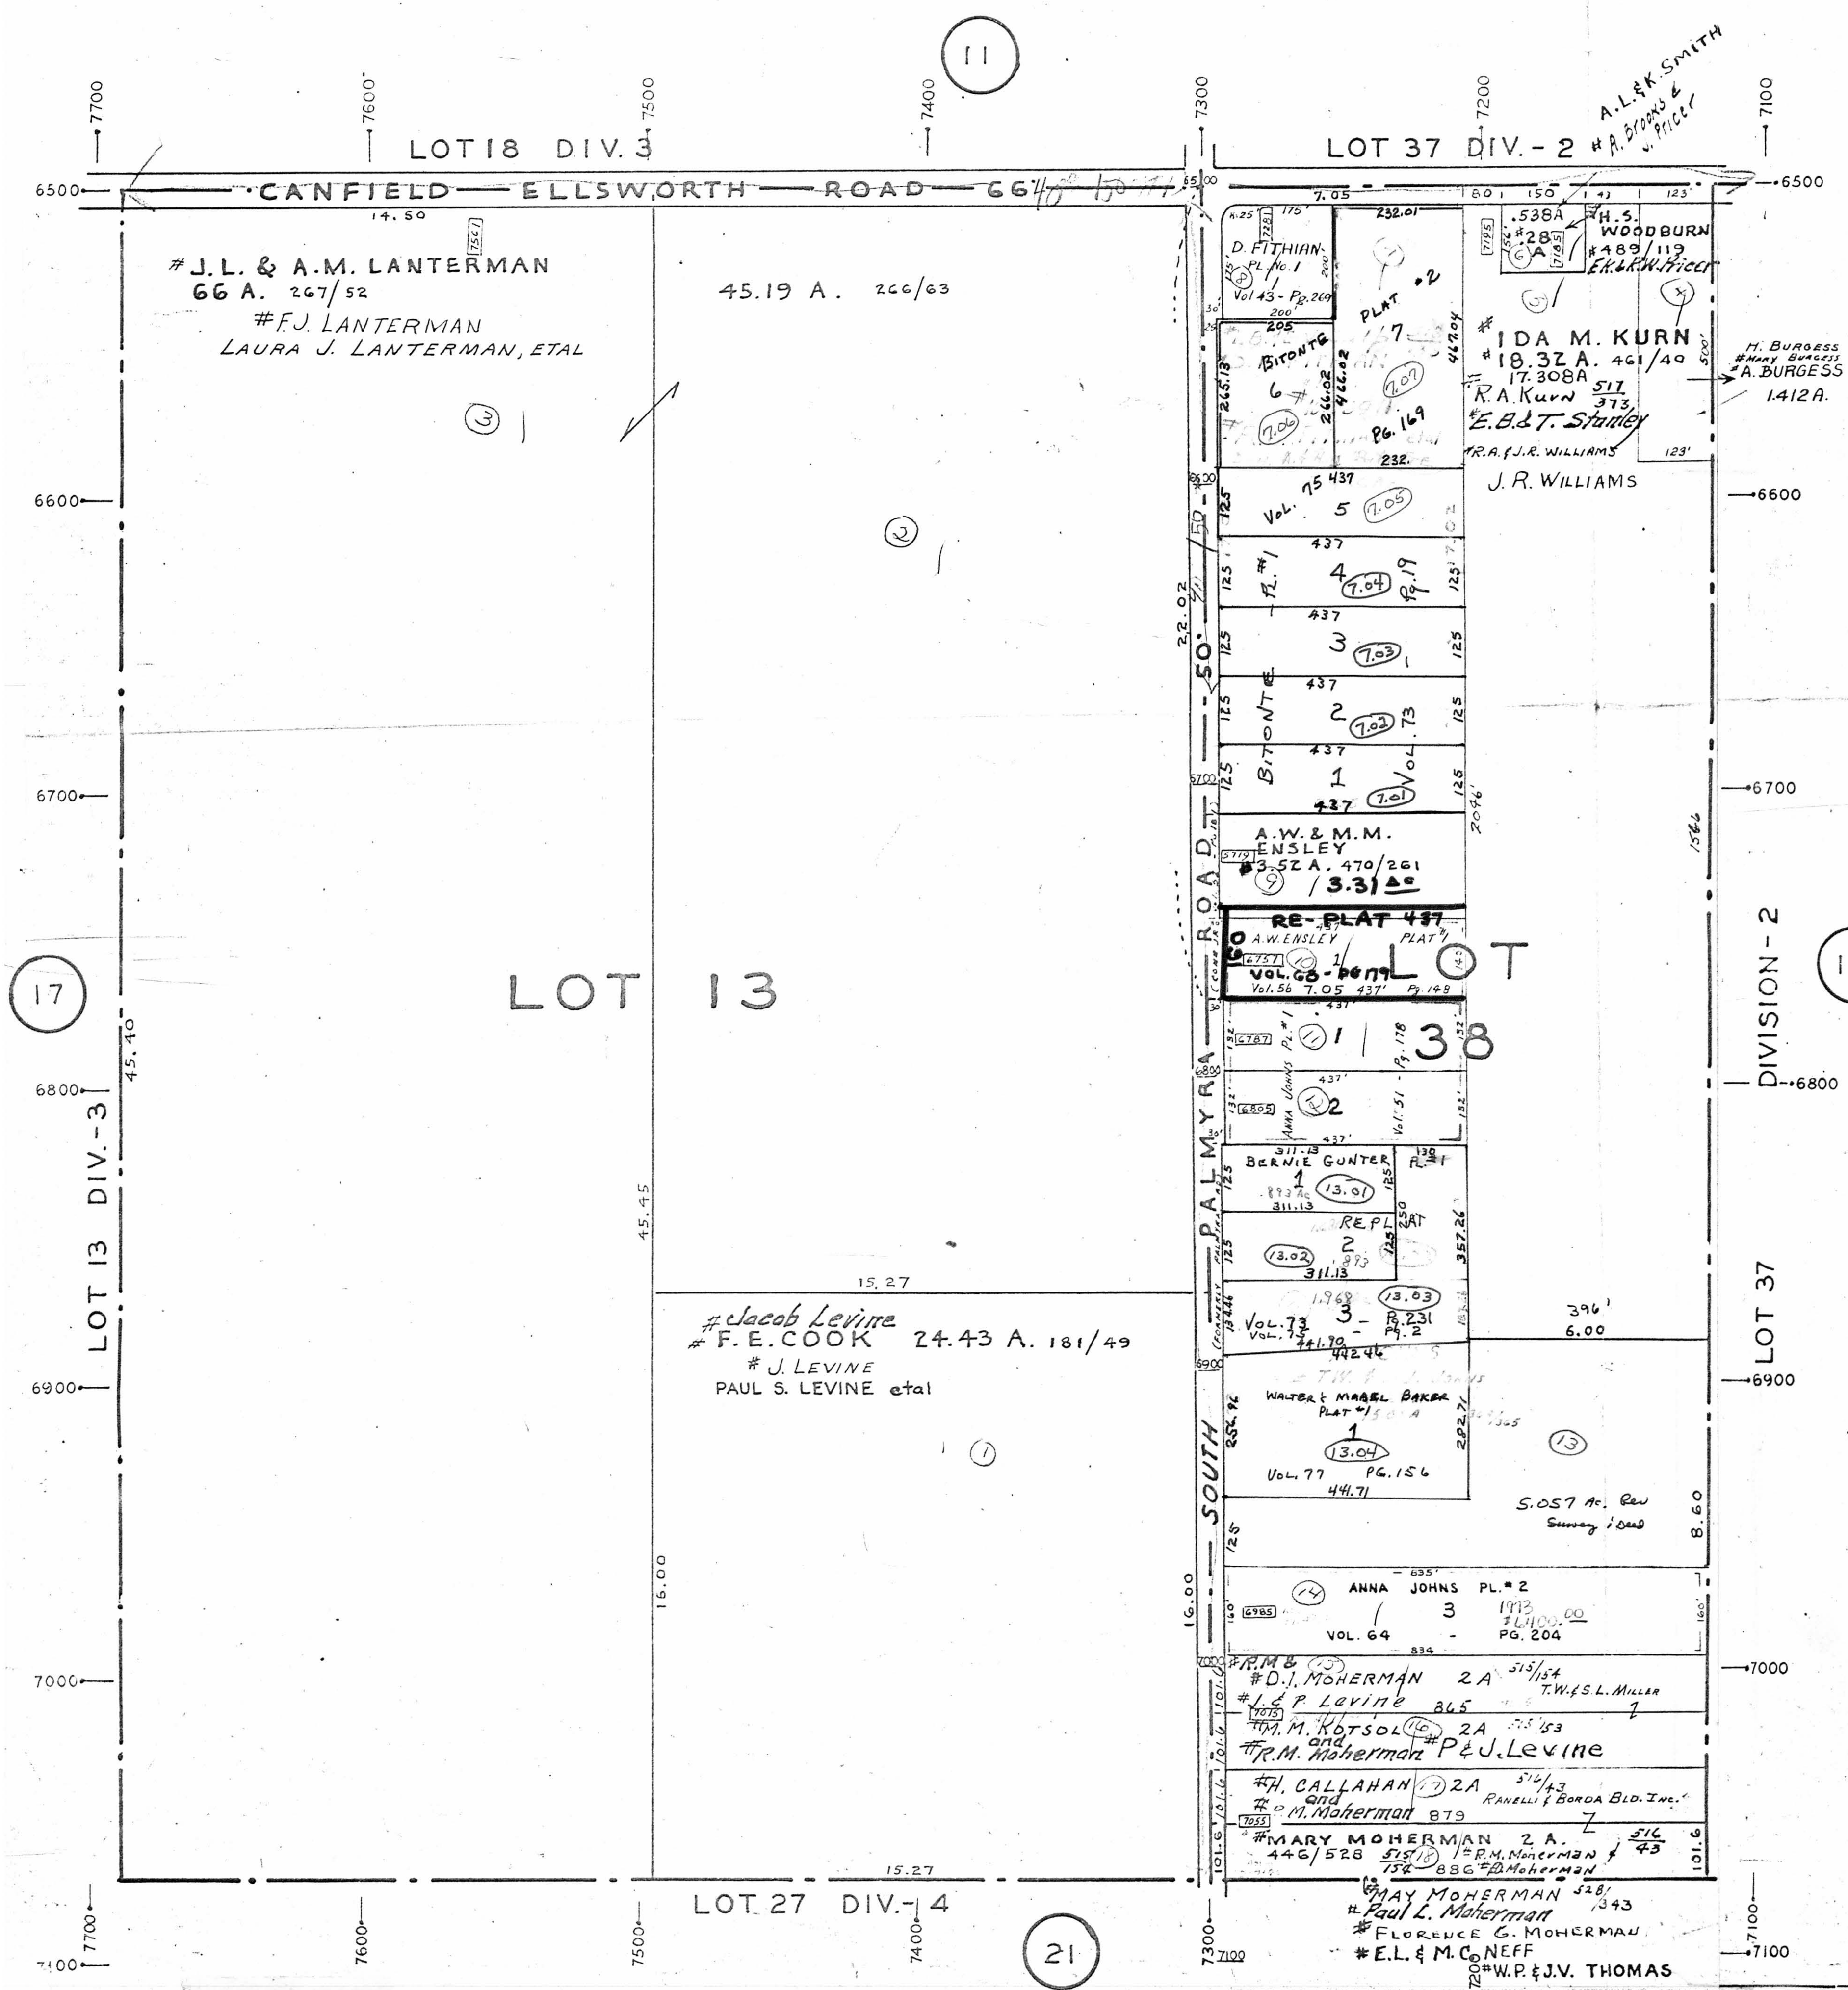

PLATE 18
CANFIELD TOWNSHIP

LOT -13 DIV. -3

LOT -38 DIV. -2

SCALE 1 IN. = 200 FT.

619
6-19-06

17

11

19

21

LOT 13

LOT 38

DIVISION - 2

LOT 37

LOT 27 DIV. - 4