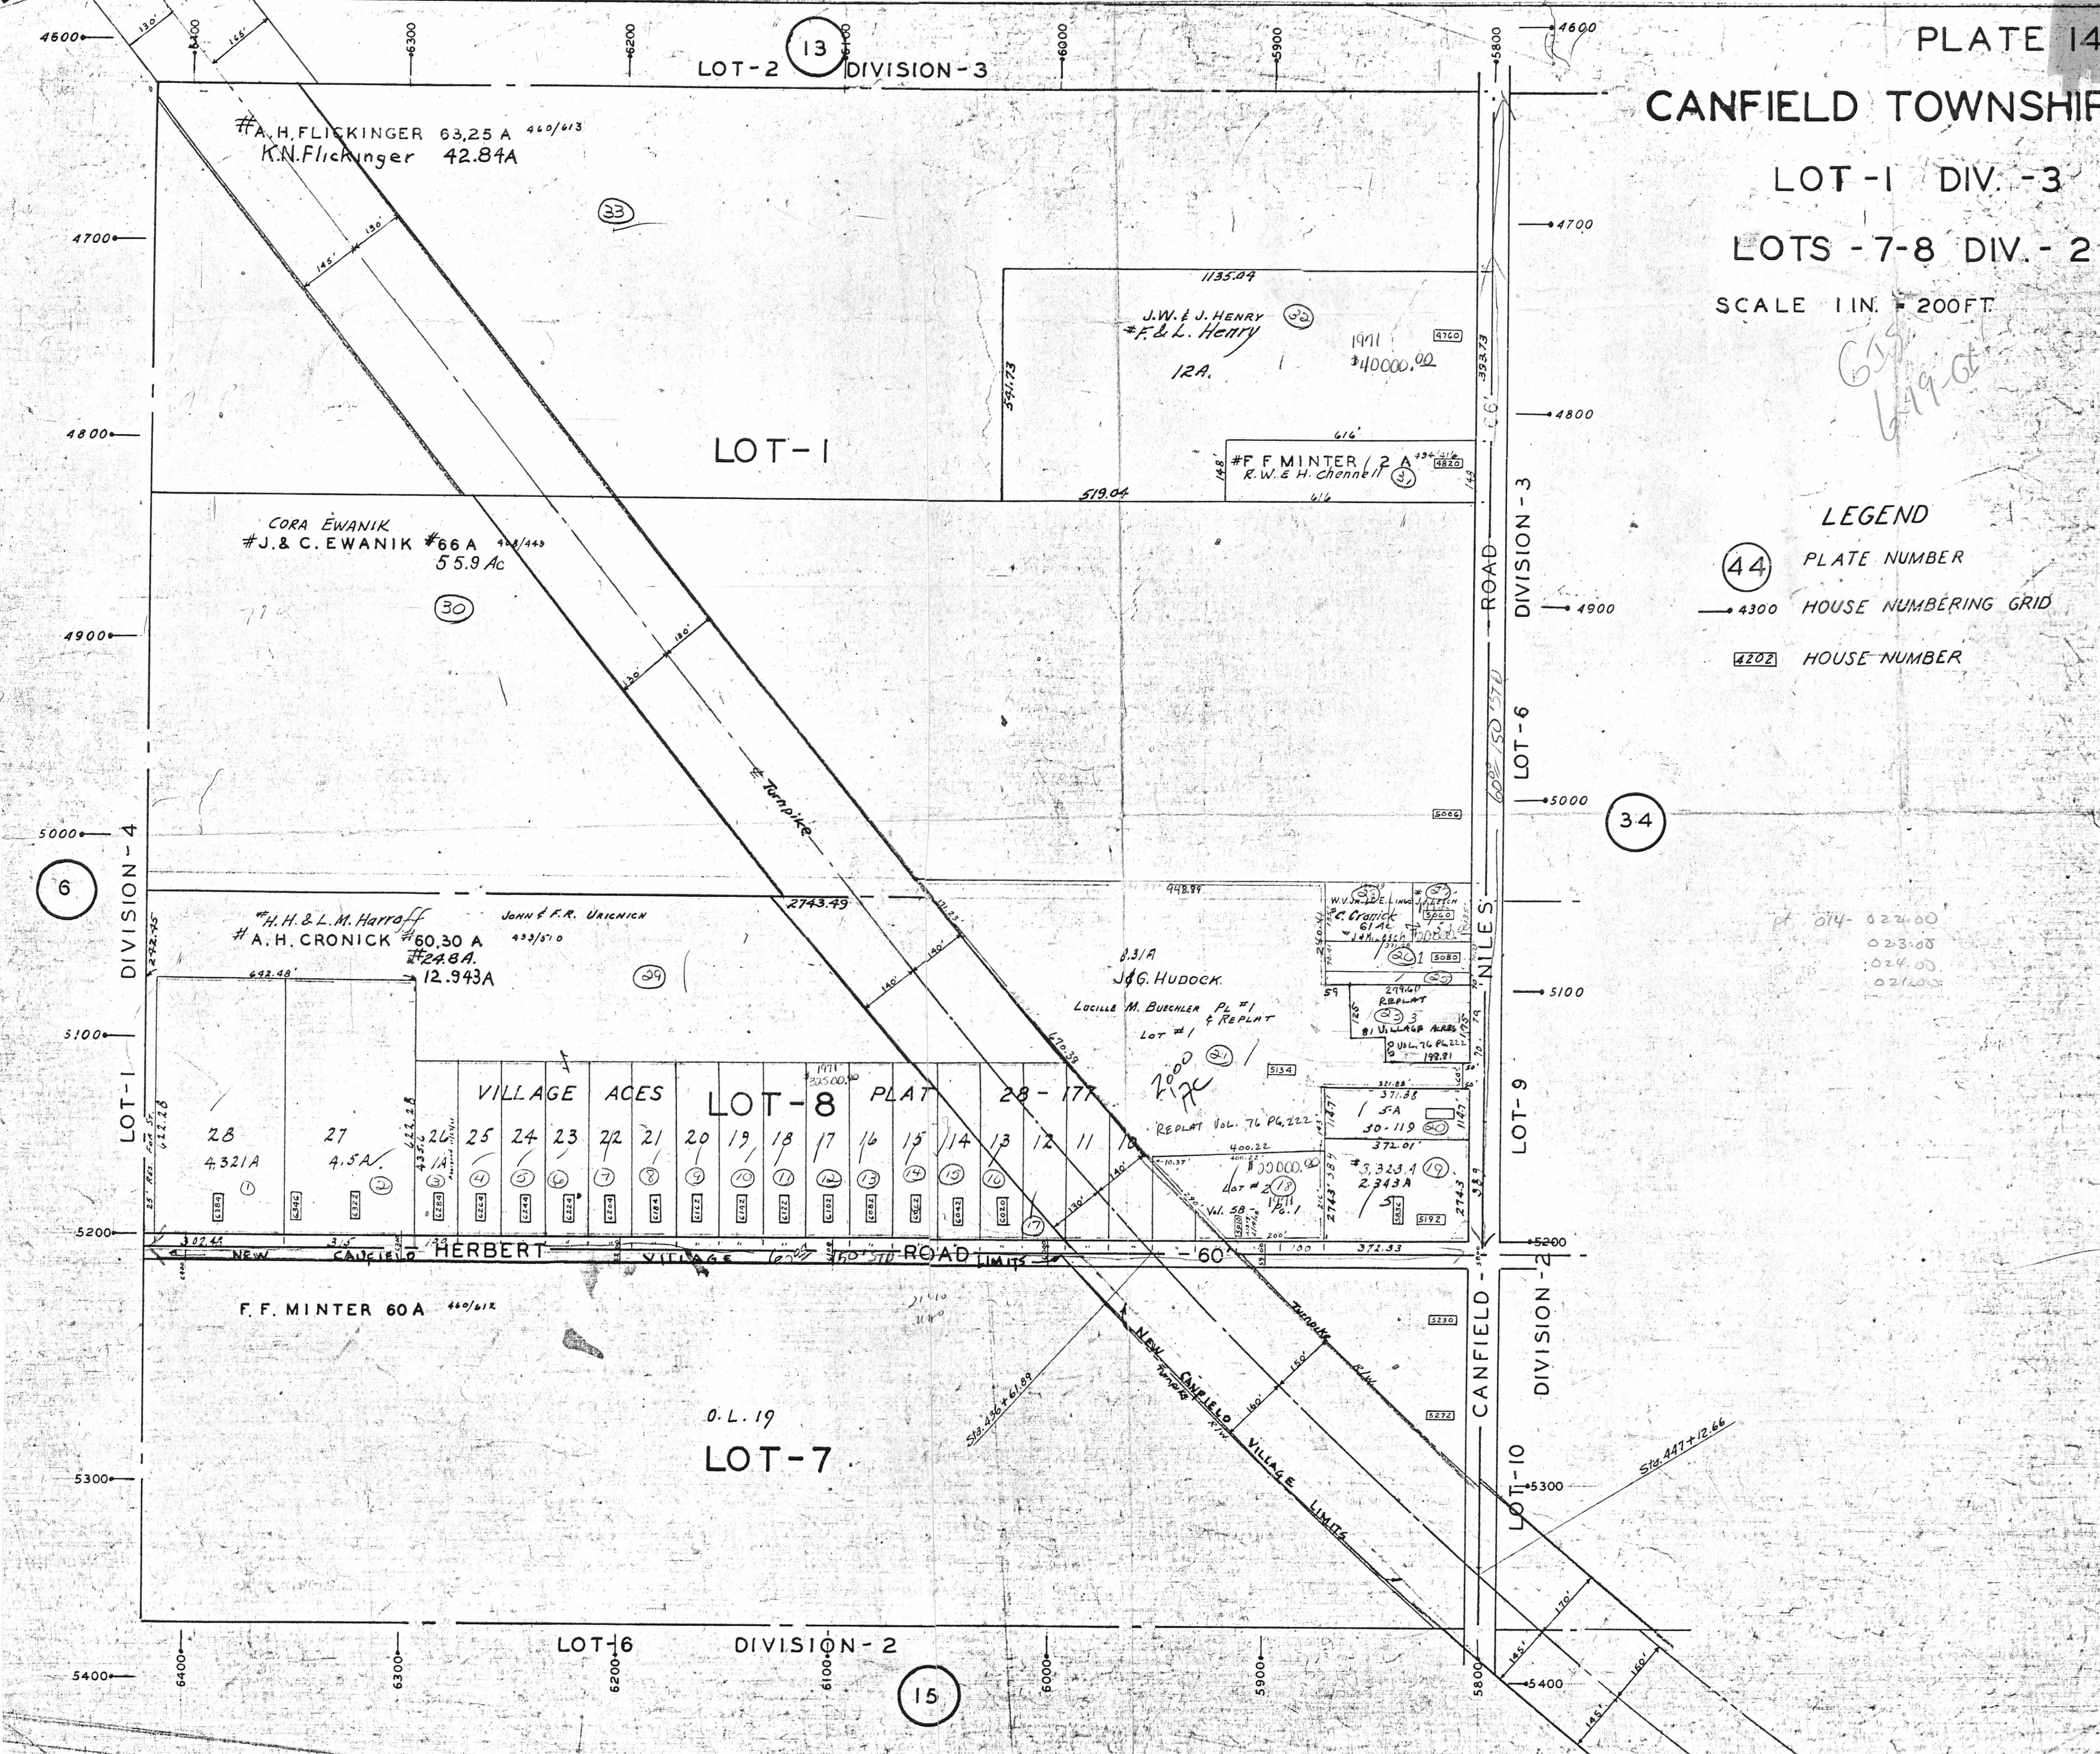

CANFIELD TOWNSHIP

LOT-1 DIV. -3

LOTS -7-8 DIV. -2

SCALE 1 IN. = 200 FT.

LEGEND

- (44) PLATE NUMBER
- 4300 HOUSE NUMBERING GRID
- 4202 HOUSE NUMBER

014-022.00
 023.08
 024.00
 021.00

63
 619.01