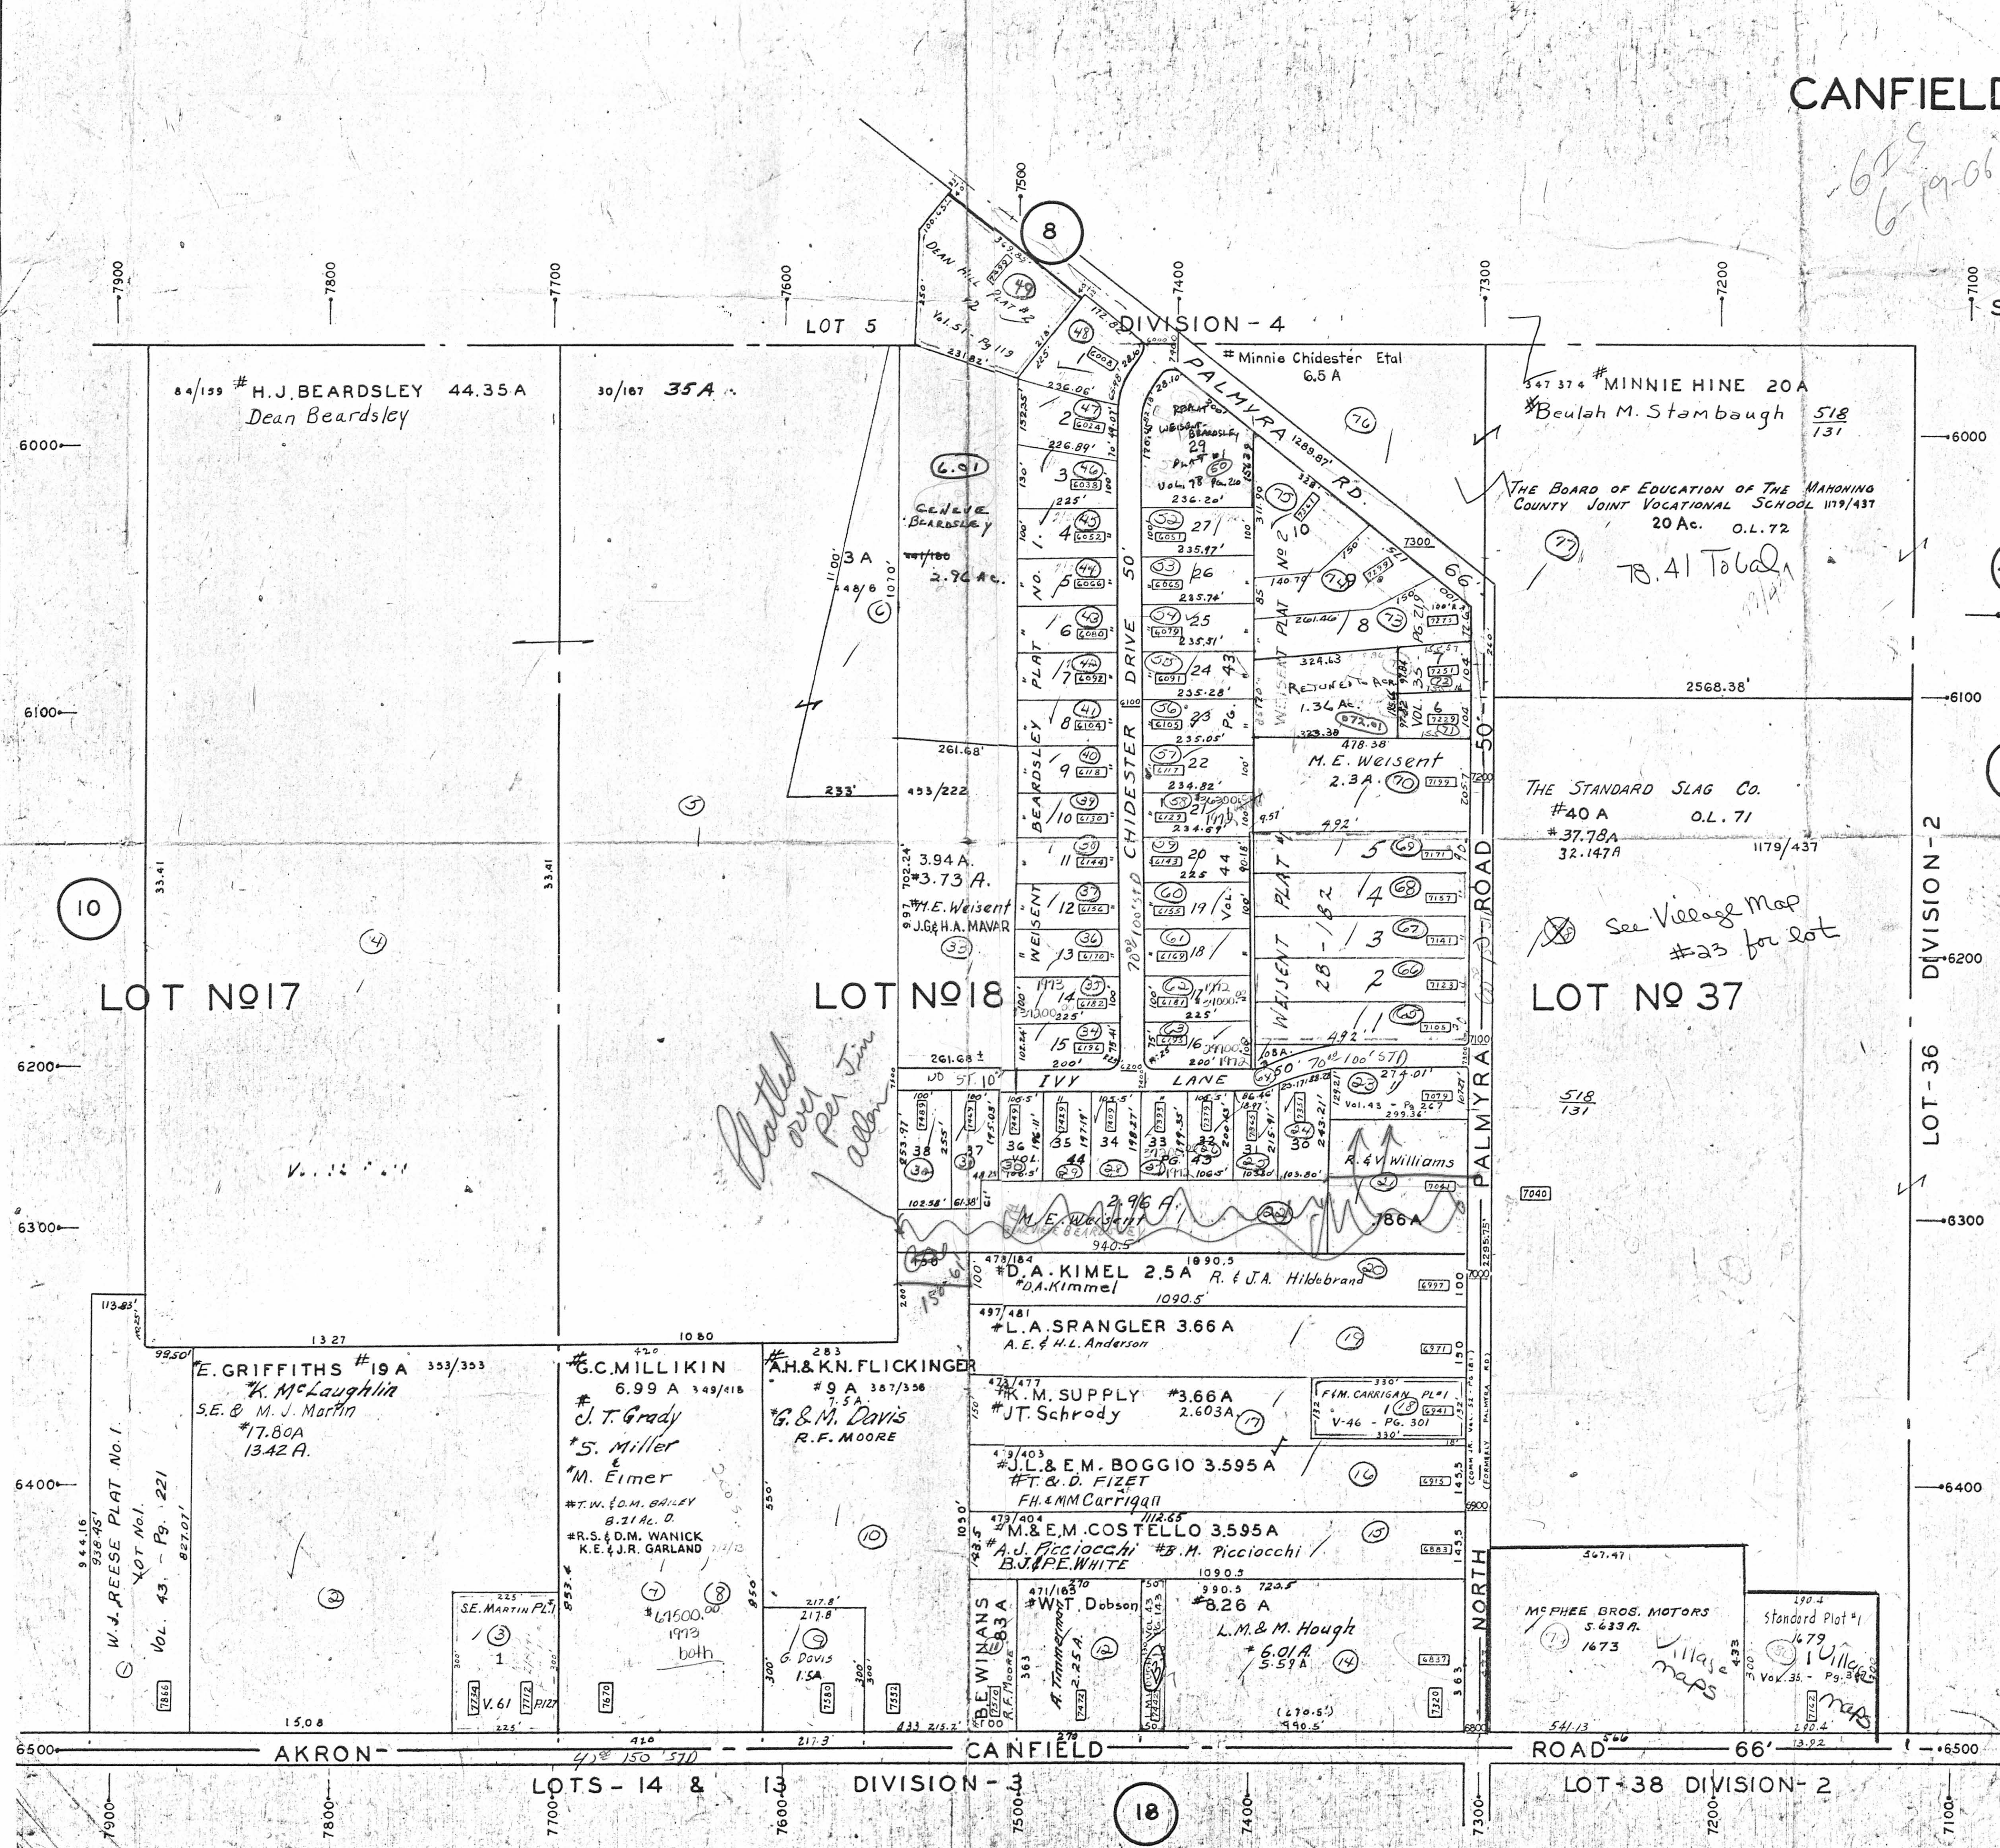

PLATE II
CANFIELD TOWNSHIP

LOT -17-18- DI
LOT -37- DI

SCALE 1" = 200 FT.

LEGEND

- (44) PLATE NUMBER
- 4300 HOUSE NUMBERING
- [4202] HOUSE NUMBER
- (12)