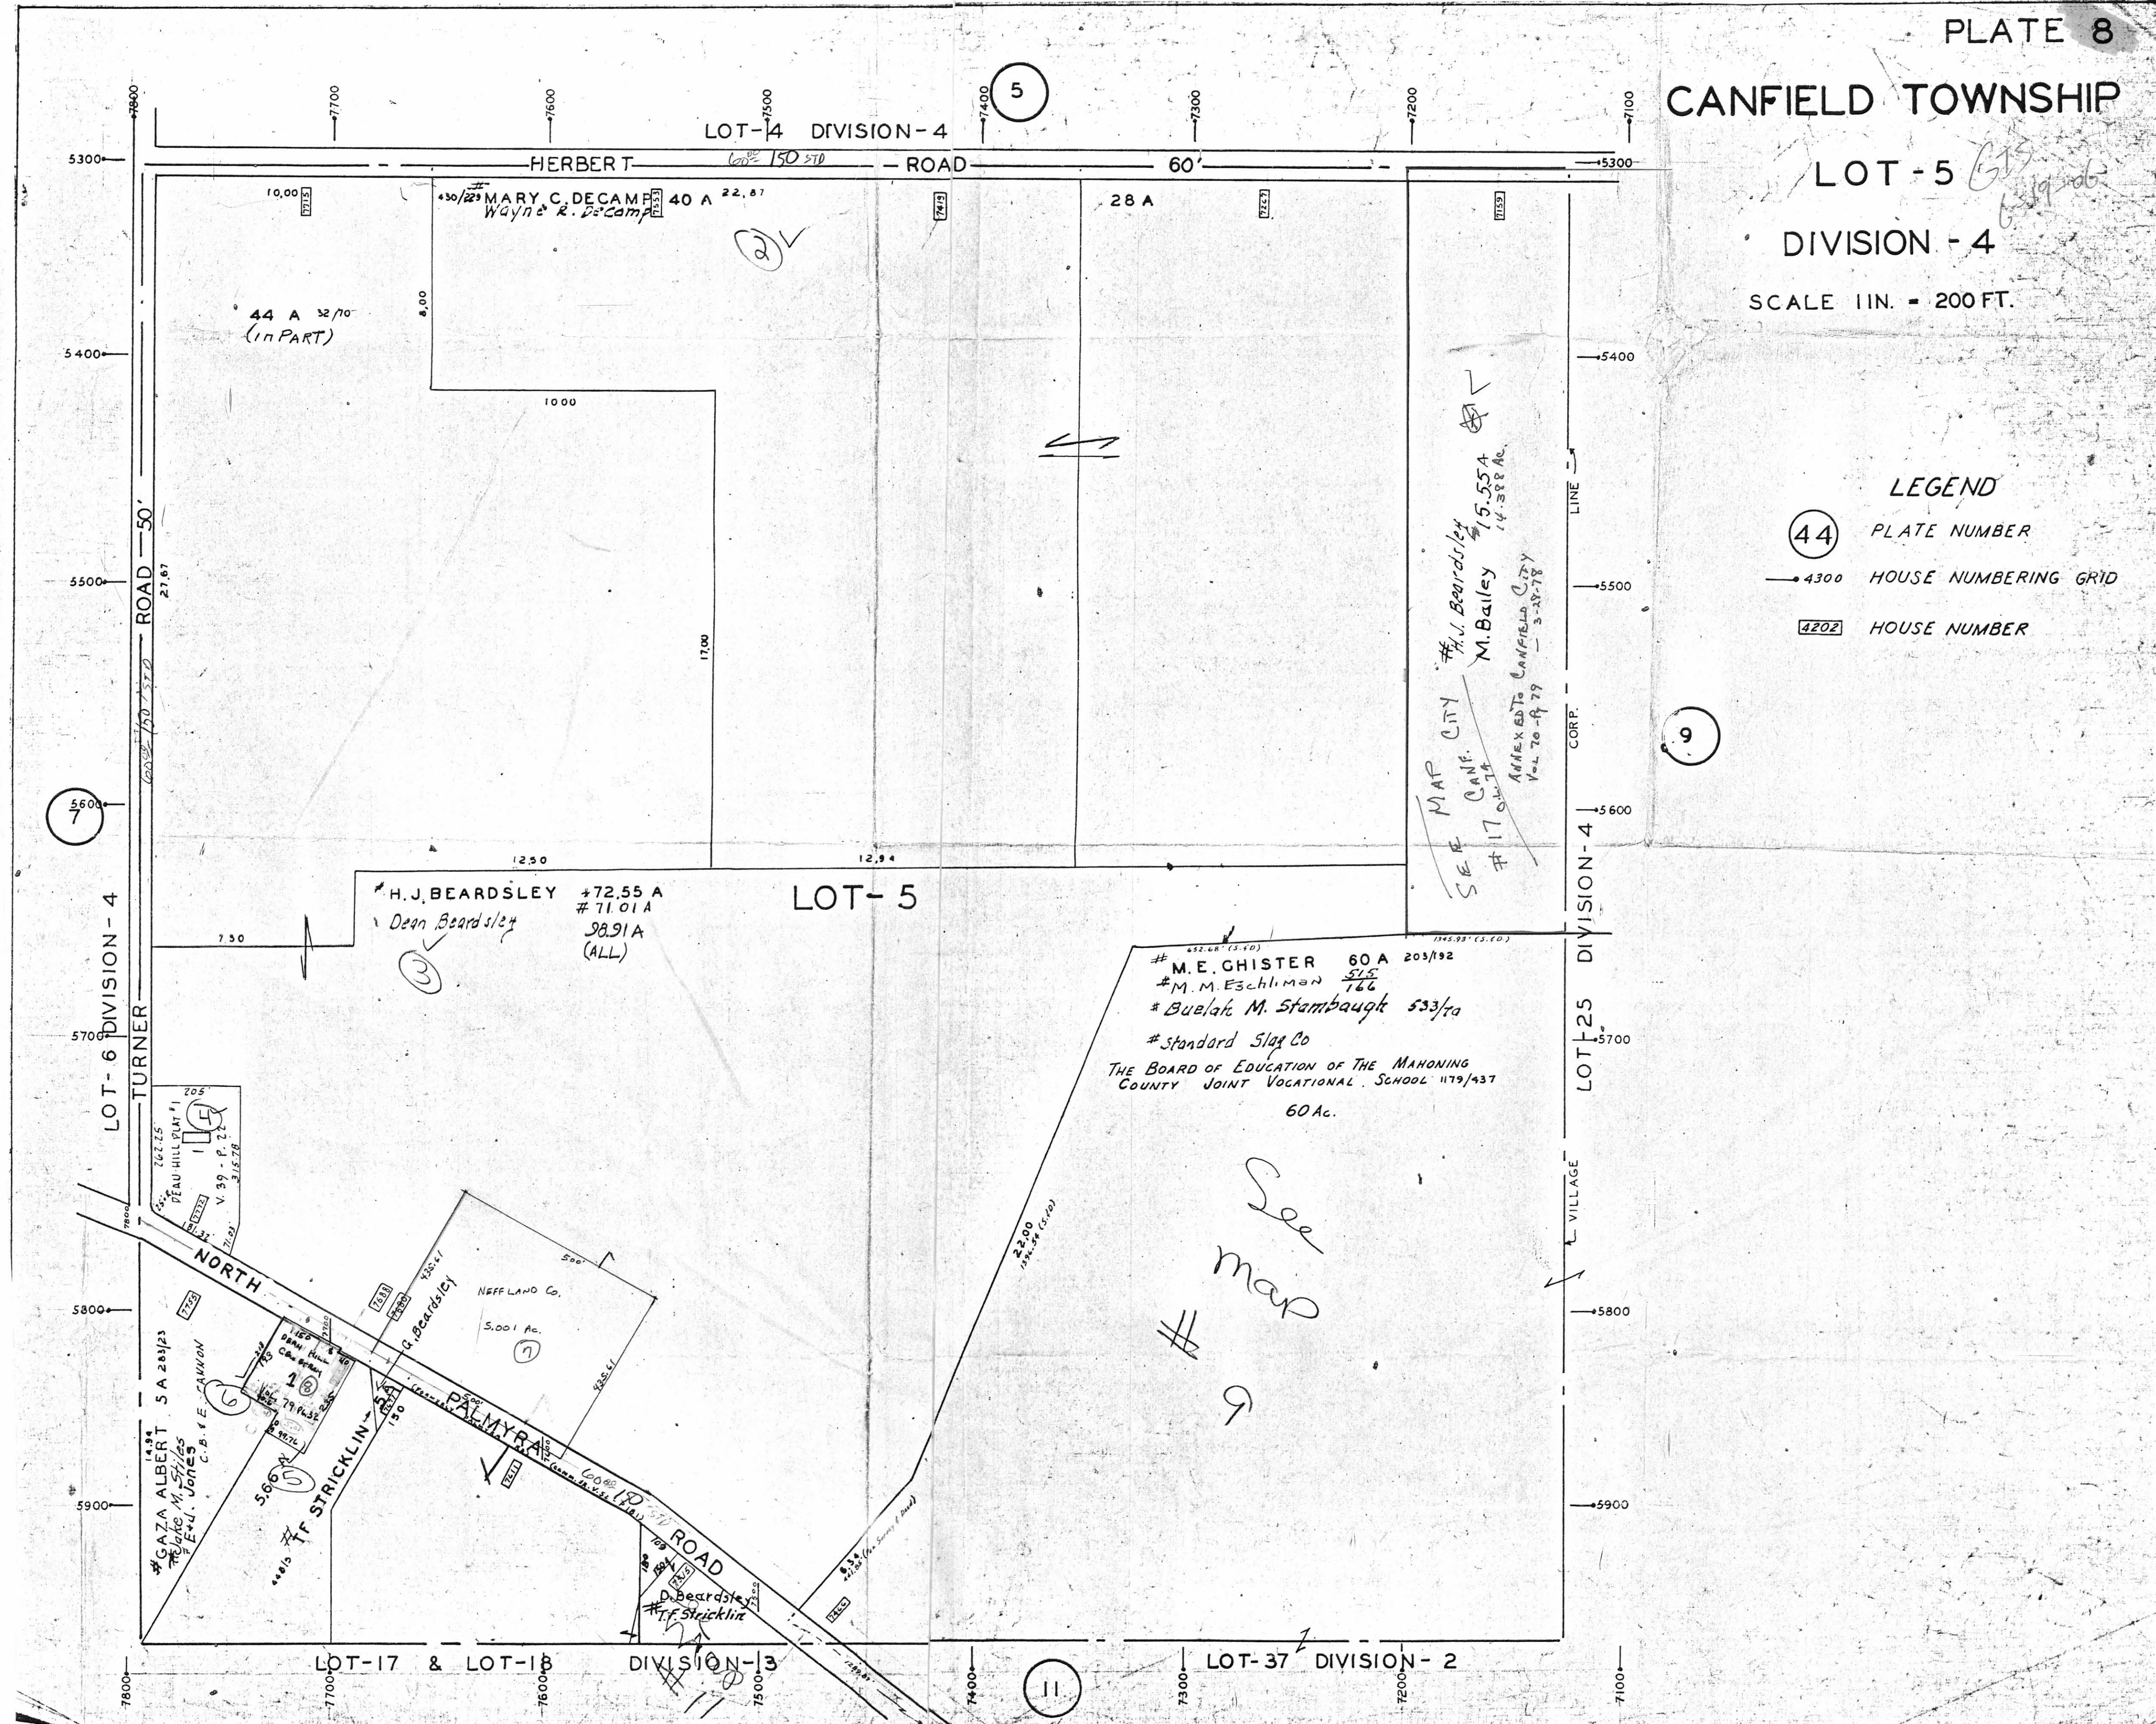

CANFIELD TOWNSHIP

LOT-5

DIVISION - 4

SCALE 1 IN. = 200 FT.

LEGEND

44 PLATE NUMBER

4300 HOUSE NUMBERING GRID

4202 HOUSE NUMBER

5

7

9

11

LOT-14 DIVISION-4

HERBERT ROAD

LOT-6 DIVISION-4 TURNER ROAD

LOT-25 DIVISION-4 VILLAGE

LOT-17 & LOT-18 DIVISION-3

LOT-37 DIVISION-2

44 A 32/70 (in PART)

MARY C. DECAMP 40 A 22.87 Wayne R. DeCamp

H.J. BEARDSLEY 72.55 A 71.01 A 98.91 A (ALL) Dean Beardsley

M.E. GHISTER 60 A 203/192 M.M. Eschliman 166 Buelah M. Stambaugh 533/70 Standard Sign Co THE BOARD OF EDUCATION OF THE MANONING COUNTY JOINT VOCATIONAL SCHOOL 1179/137 60 Ac.