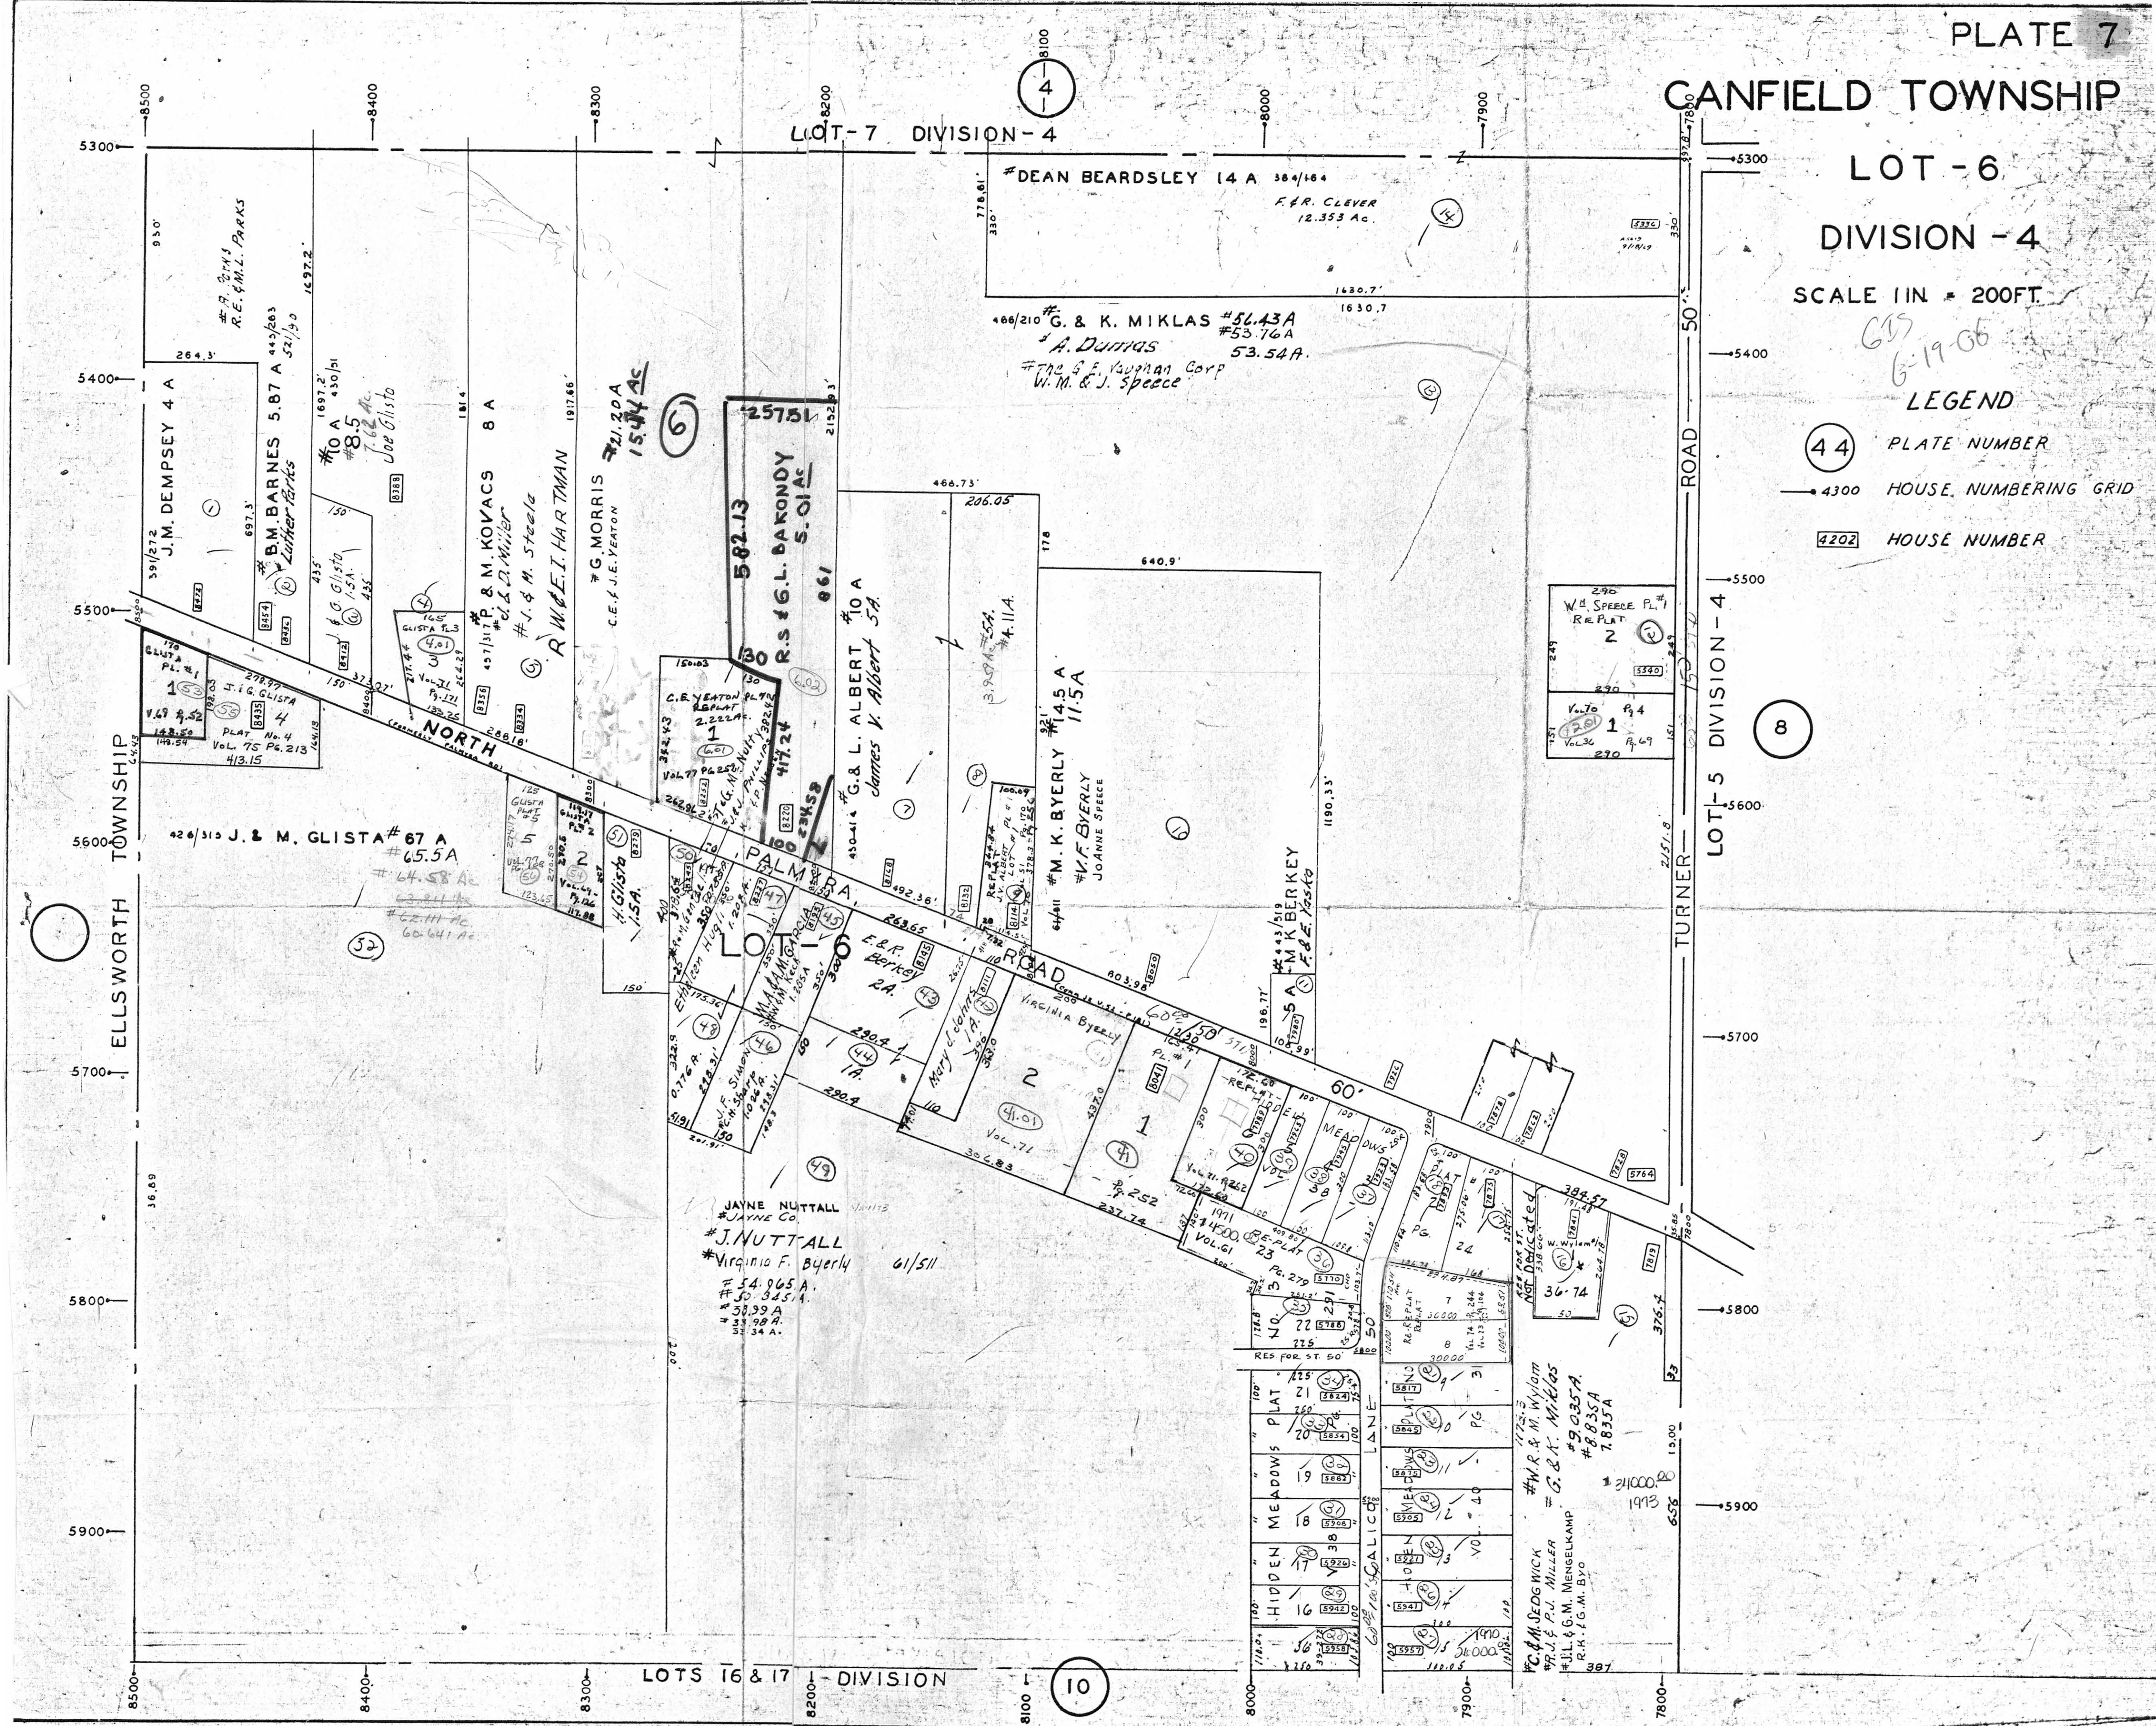

CANFIELD TOWNSHIP

LOT - 6
DIVISION - 4

SCALE 1 IN = 200 FT

6-19-06

LEGEND

(44) PLATE NUMBER

→ 4300 HOUSE NUMBERING GRID

4202 HOUSE NUMBER

ROAD 50'
TURNER ROAD 50'

ELLSWORTH TOWNSHIP

LOTS 16 & 17 - DIVISION 10

ROAD 50'
TURNER ROAD 50'