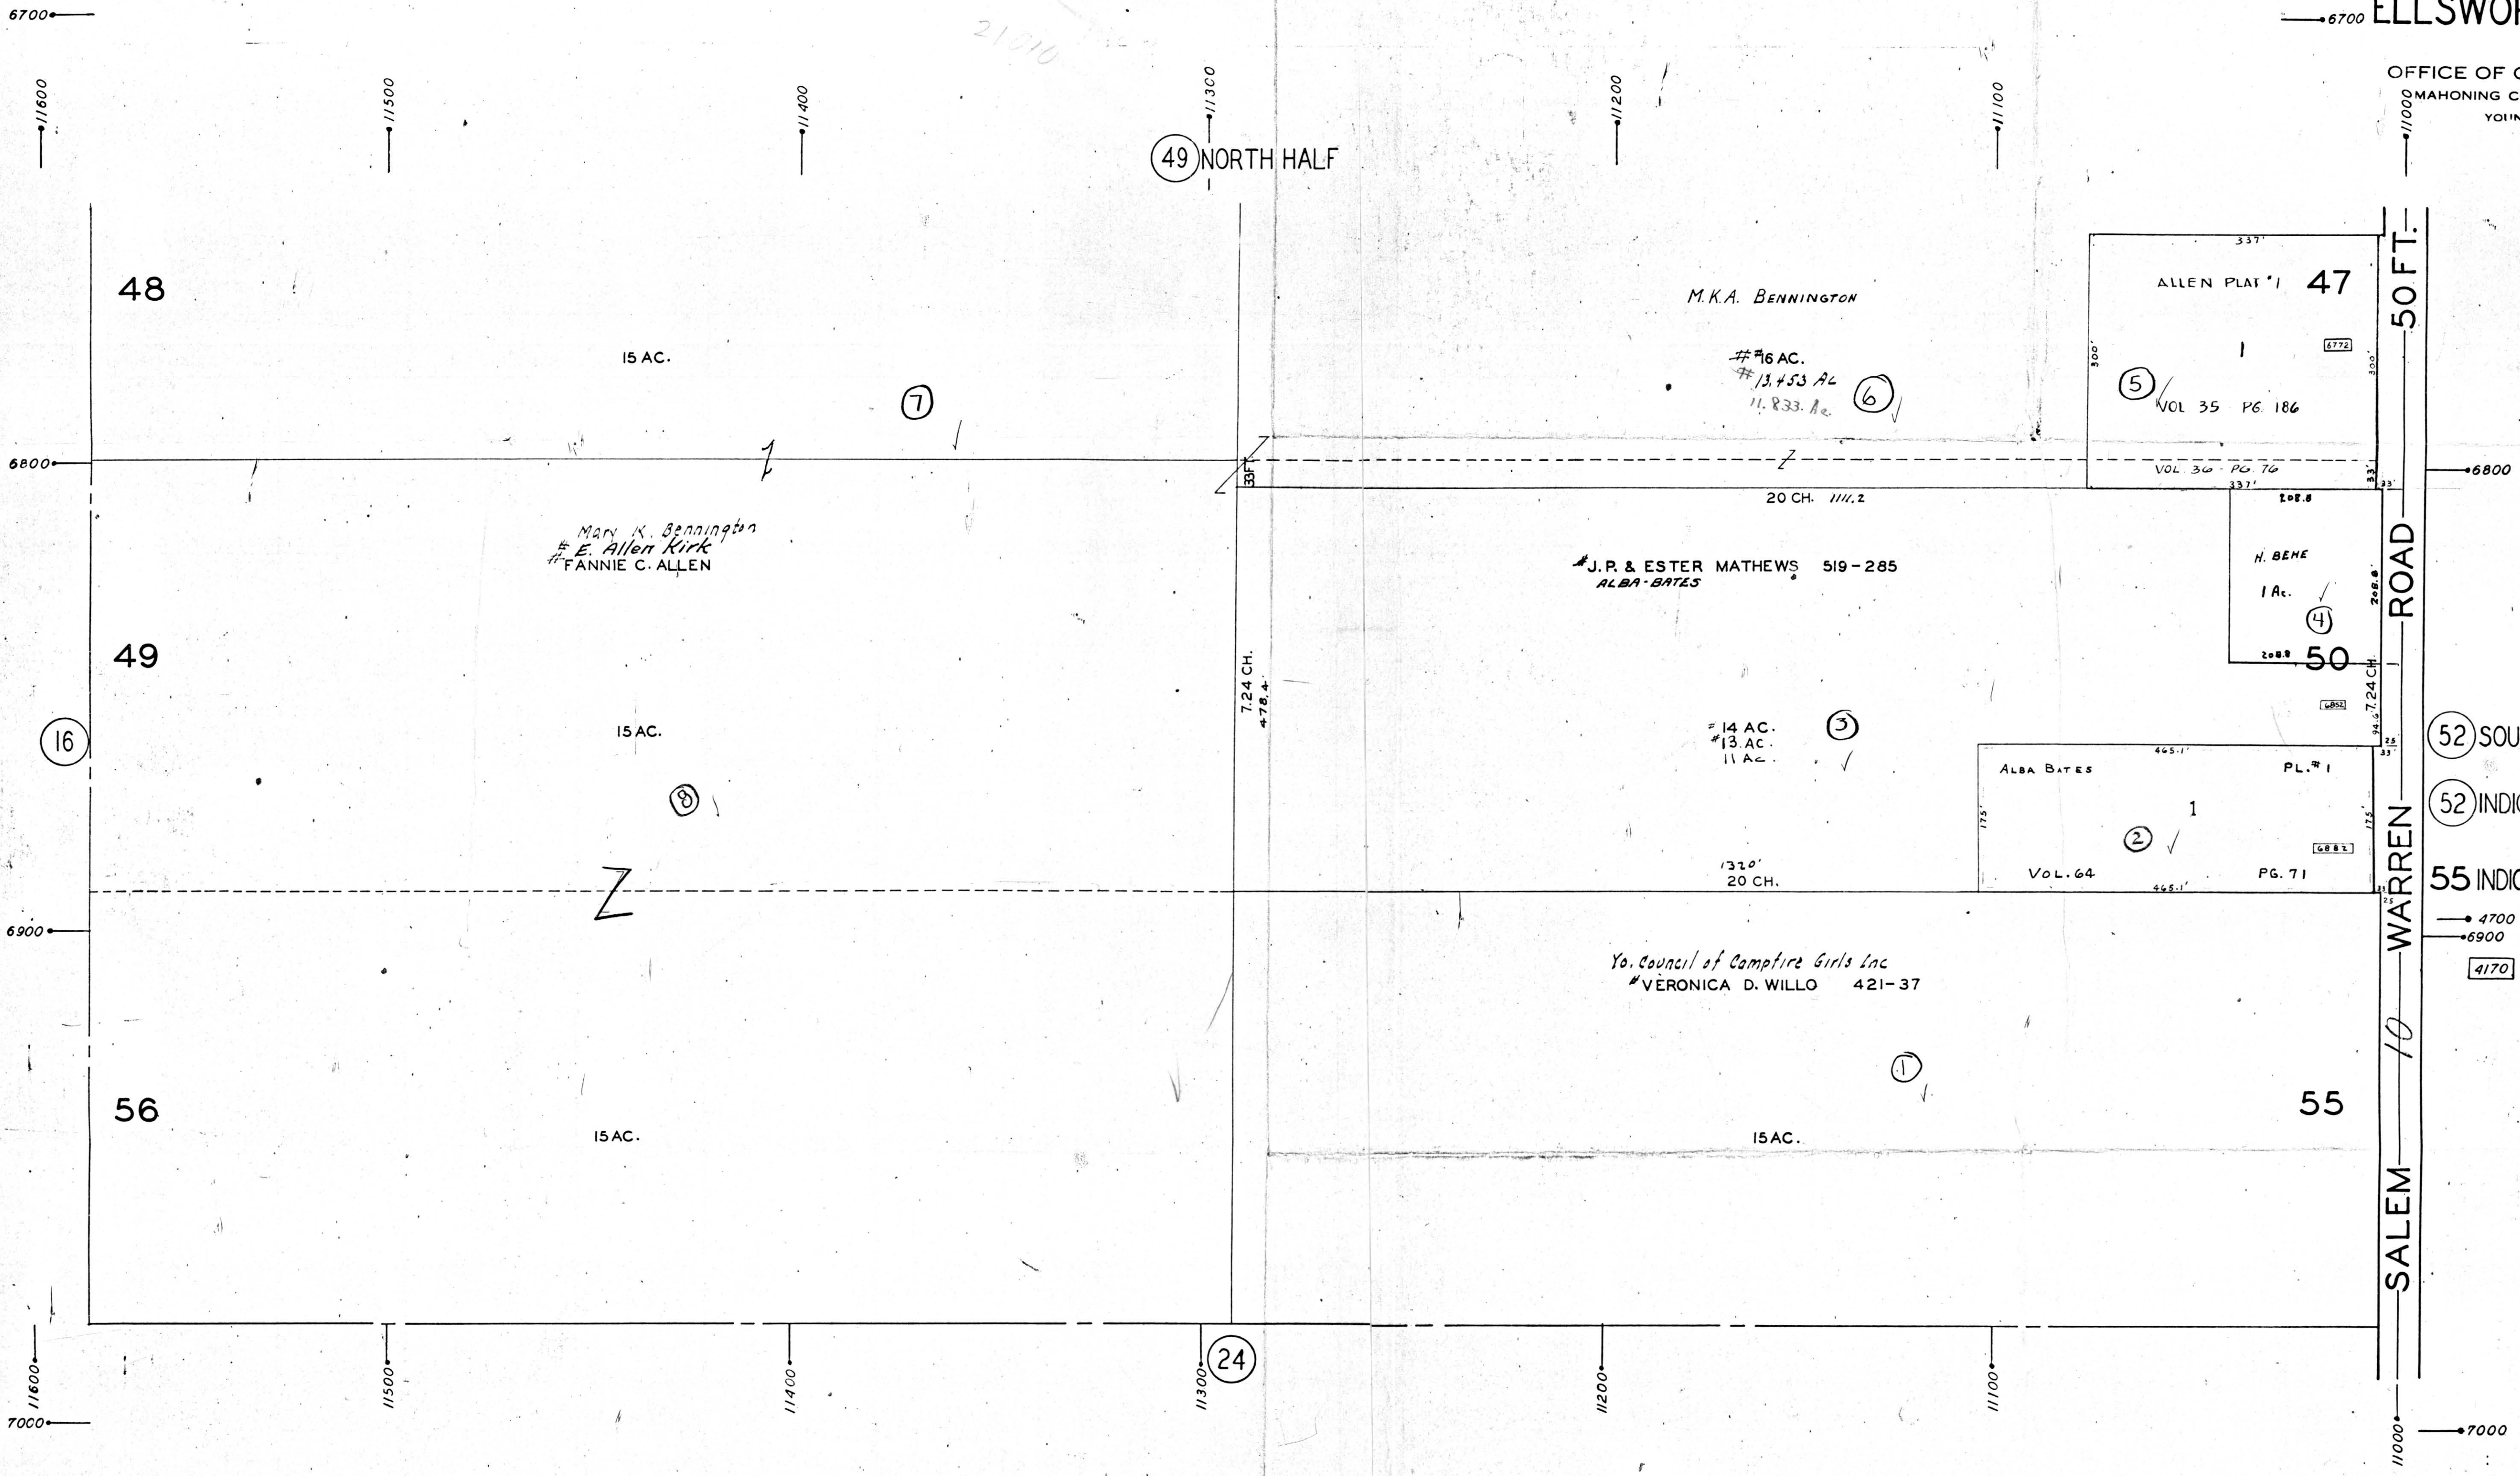

49⁶ **PLATE**
 SECTION NO. 13
 SOUTH HALF
 ELLSWORTH CENTRE

OFFICE OF COUNTY ENGINEER
 MAHONING COUNTY COURT HOUSE
 YOUNGSTOWN, OHIO

(52) SOUTH HALF
LEGEND
 (52) INDICATES PLATE NUMBER

55 INDICATES LOT NUMBER
 → 4700 HOUSE NUMBERING GRID
 → 6900
 [4170] HOUSE NUMBER