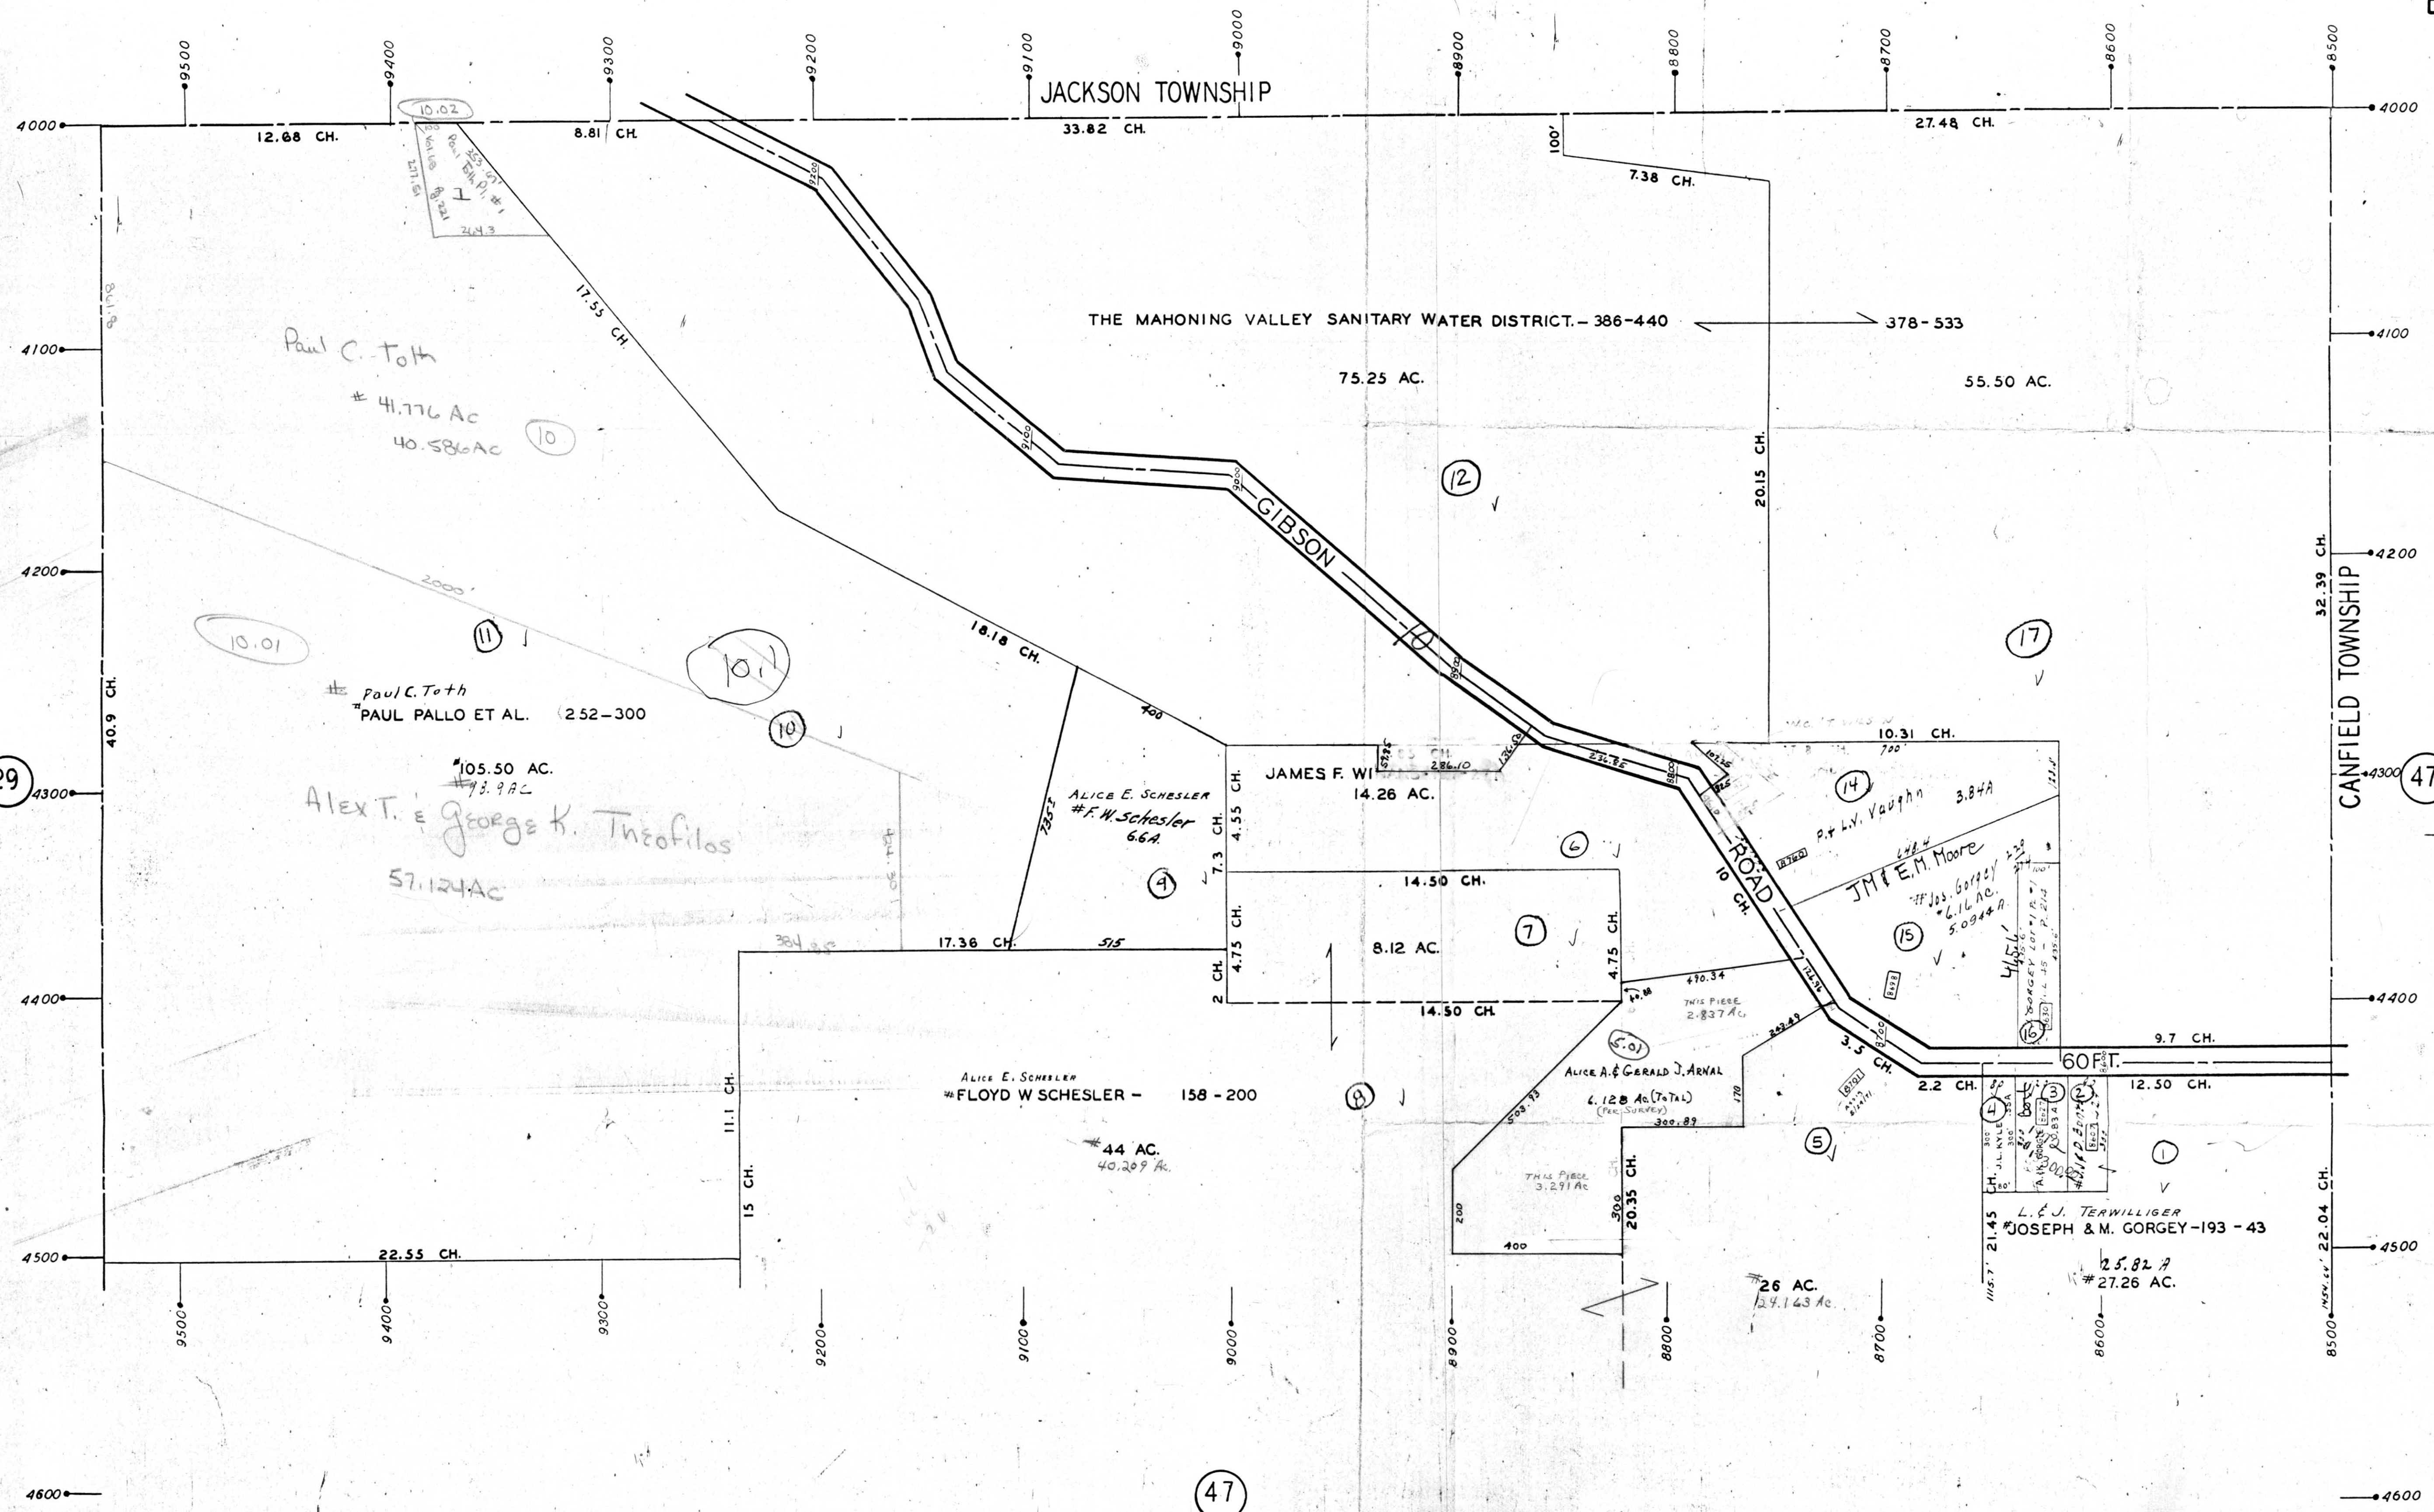

ownership on 695 7-18-06

# PLATE 48

SECTION No. 2!  
NORTH HALF  
ELLSWORTH TOW

OFFICE OF COUNTY ENGR  
MAHONING COUNTY COURT HOUSE  
YOUNGSTOWN, OHIO  
JUNE 1946

LEGEND  
④⑦ INDICATES PLATE NUMBER

- 4700 HOUSE NUMBERING GRID
- ④⑦ HOUSE NUMBER