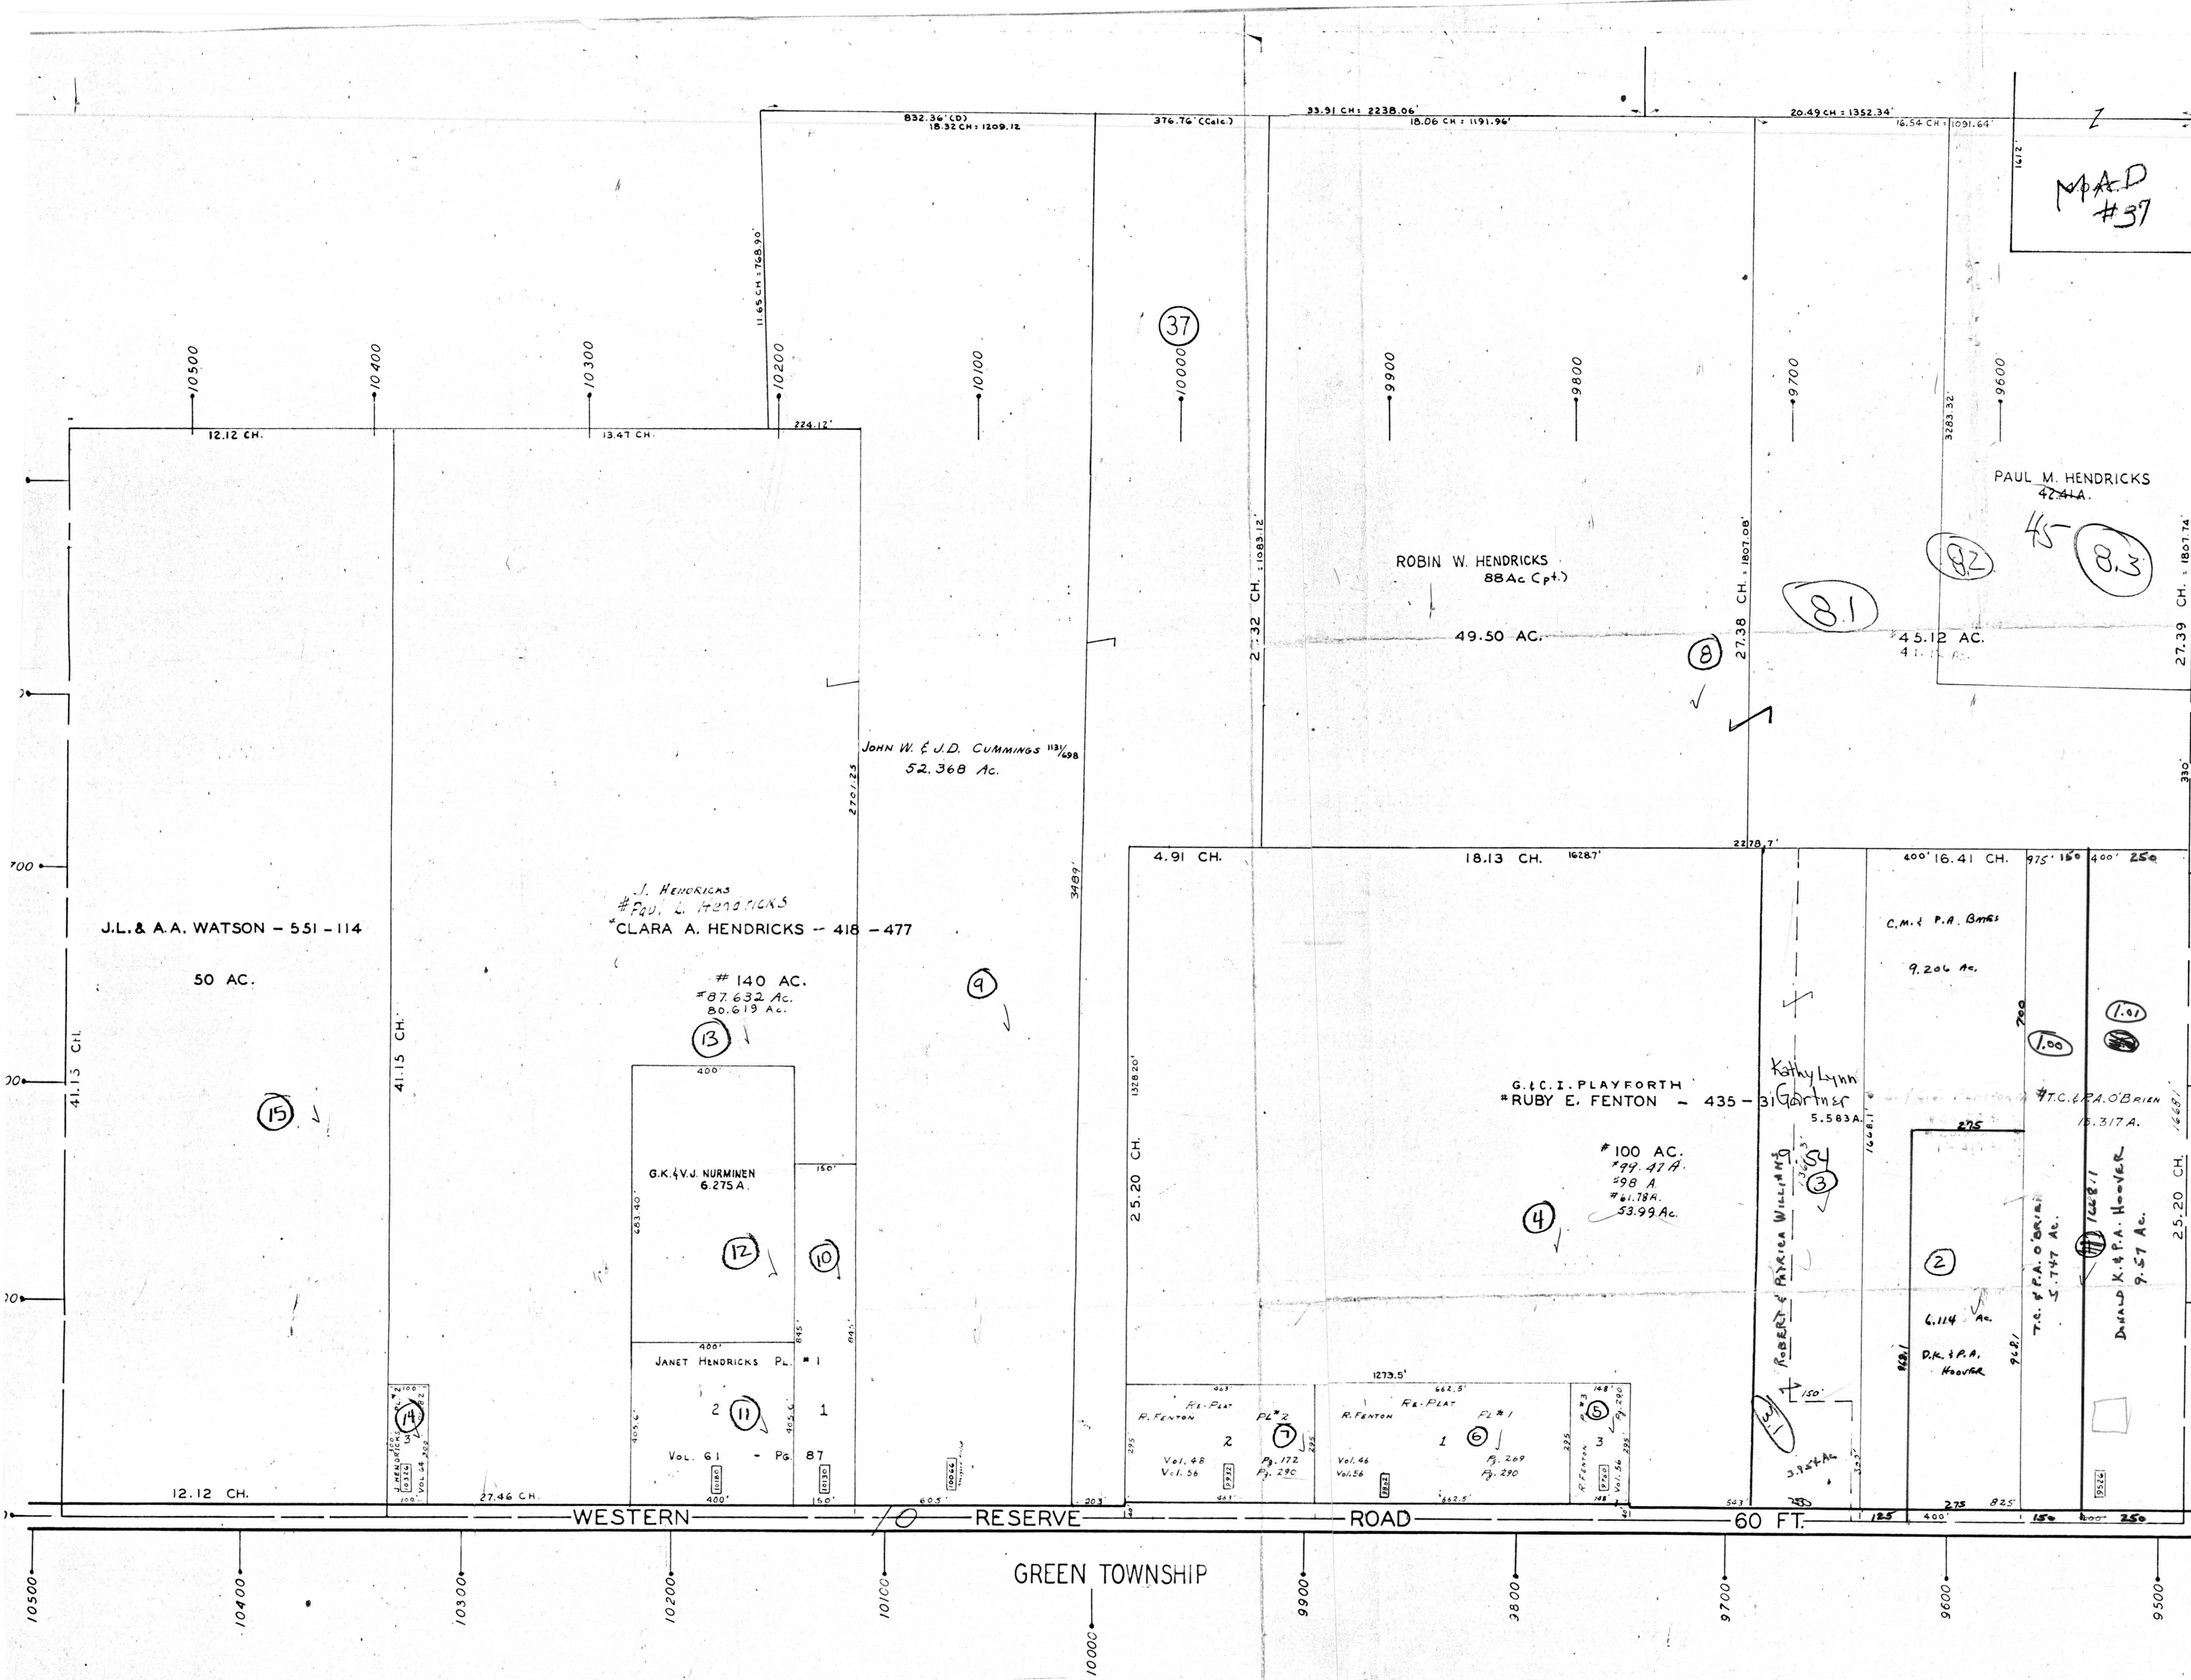

Split out of #3

PLATE 38

SECTION No. 4

SOUTH HALF

ELLSWORTH TOWNSHIP

OFFICE OF COUNTY ENGINEER
MAHONING COUNTY COURT HOUSE
YOUNGSTOWN, OHIO

LEGEND
● 37 INDICATES PLATE NUMBER
→ 4700 HOUSE NUMBERING GRID
[4170] HOUSE NUMBER