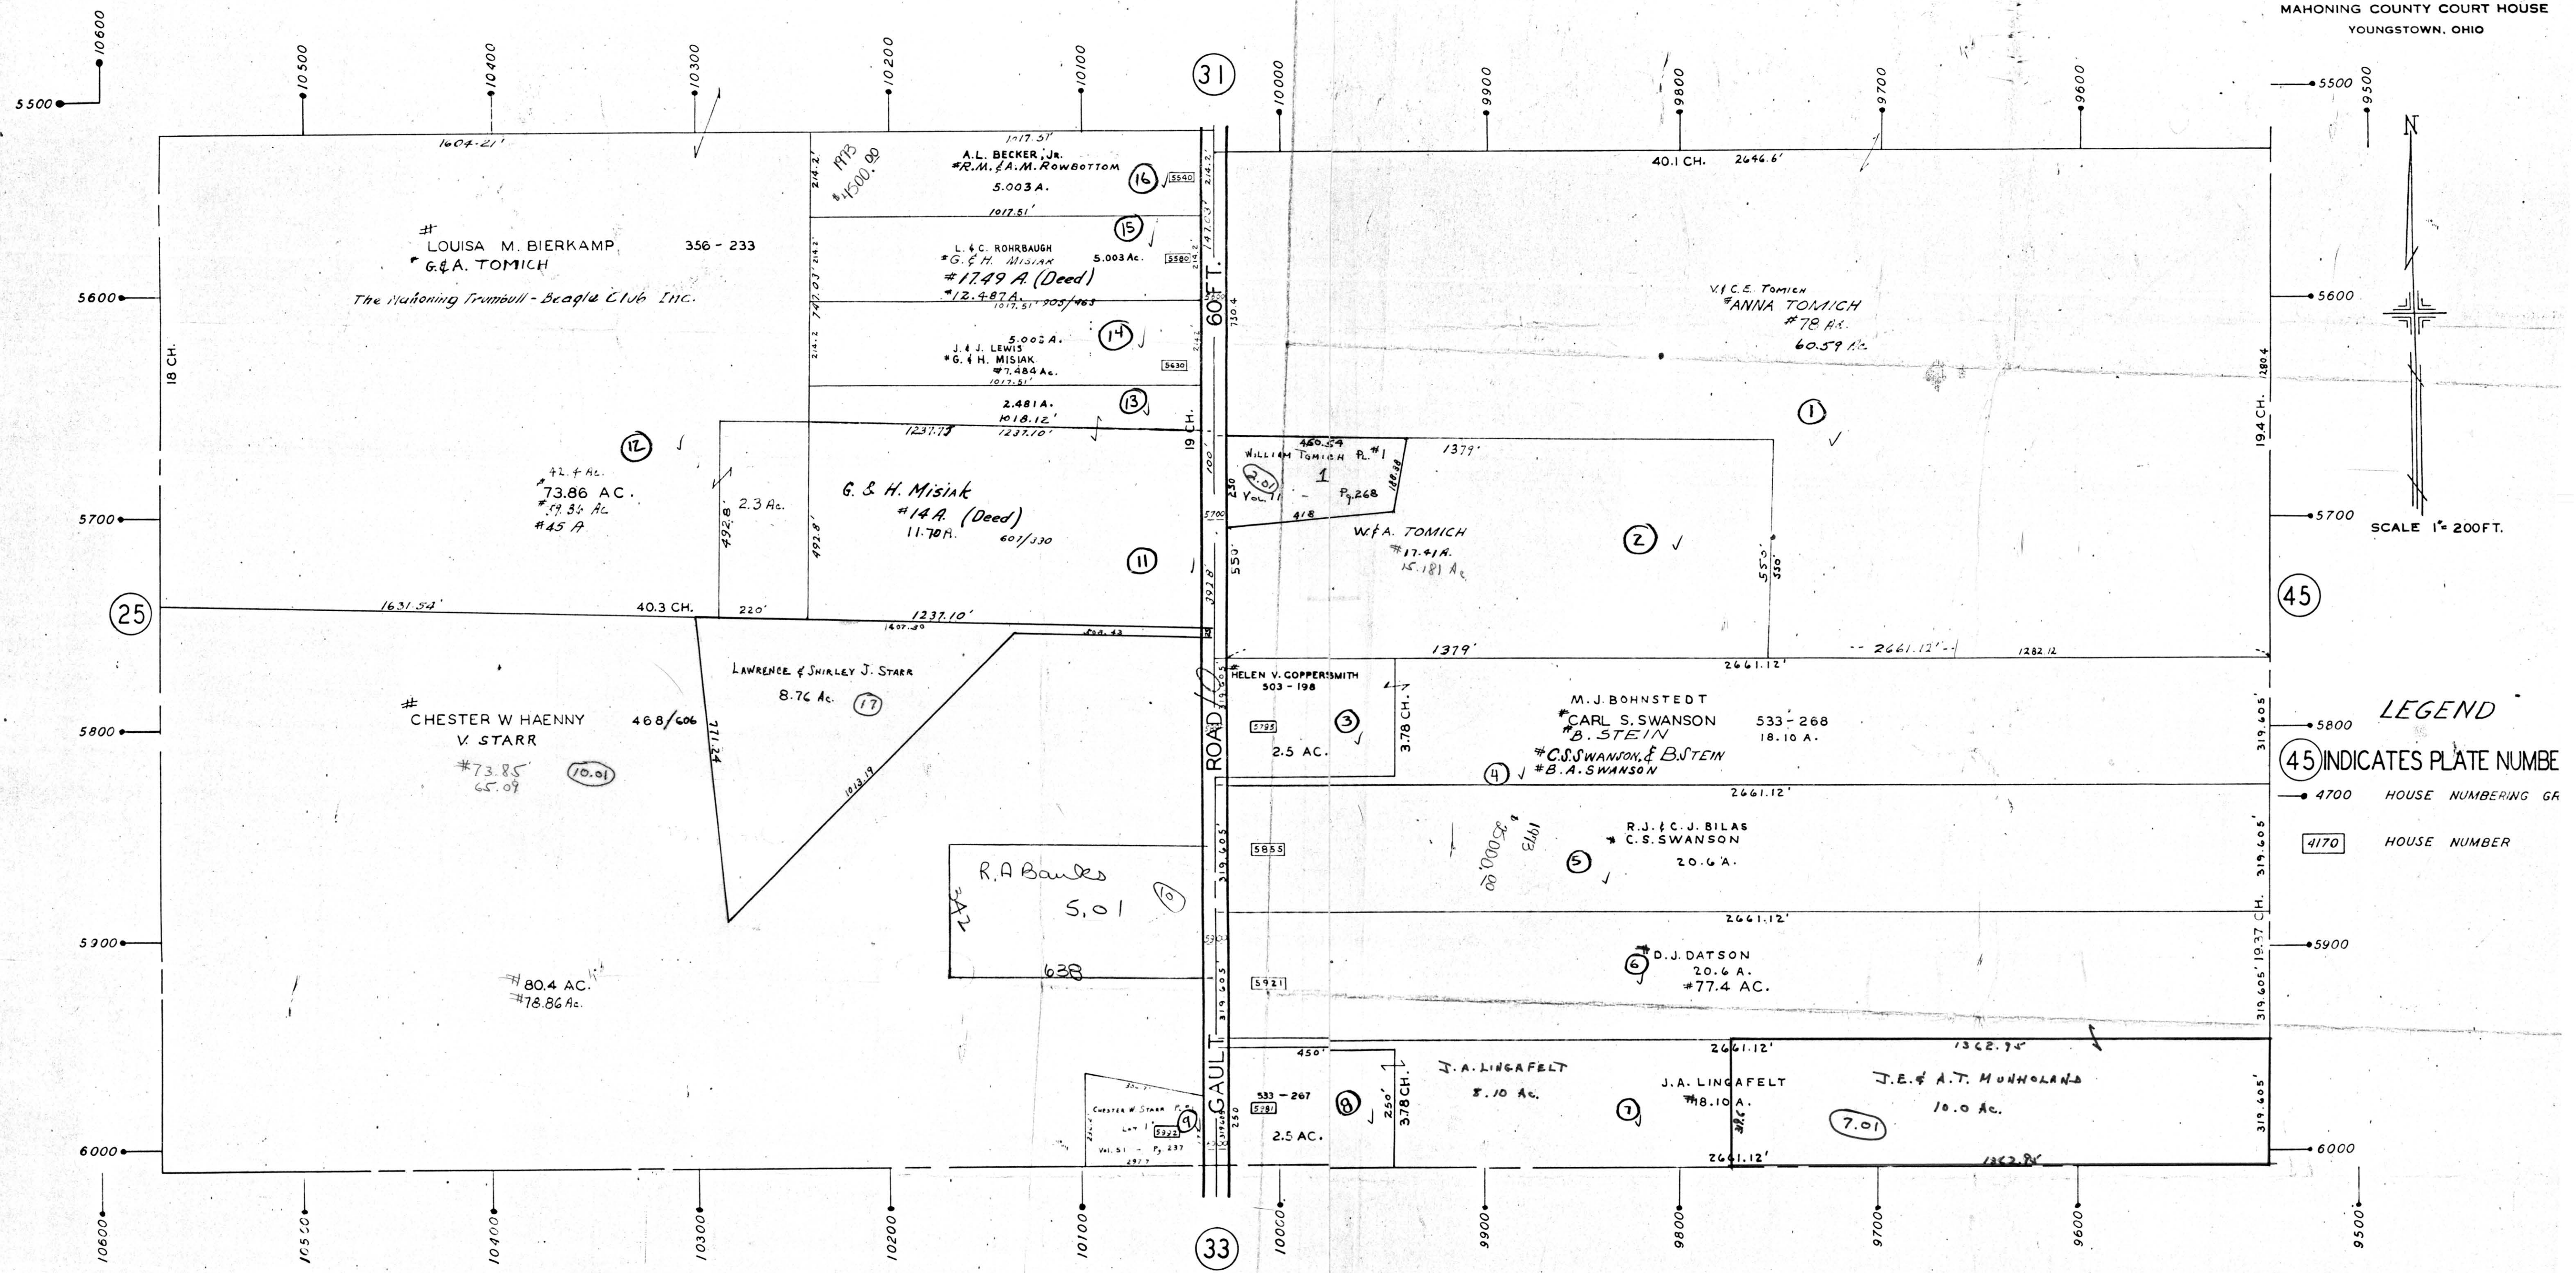

SOUTH HALF
ELLSWORTH TOWNSHIP

OFFICE OF COUNTY ENGINEER
MAHONING COUNTY COURT HOUSE
YOUNGSTOWN, OHIO

LEGEND
45 INDICATES PLATE NUMBER
4700 HOUSE NUMBERING GR
4170 HOUSE NUMBER

SCALE 1" = 200 FT.