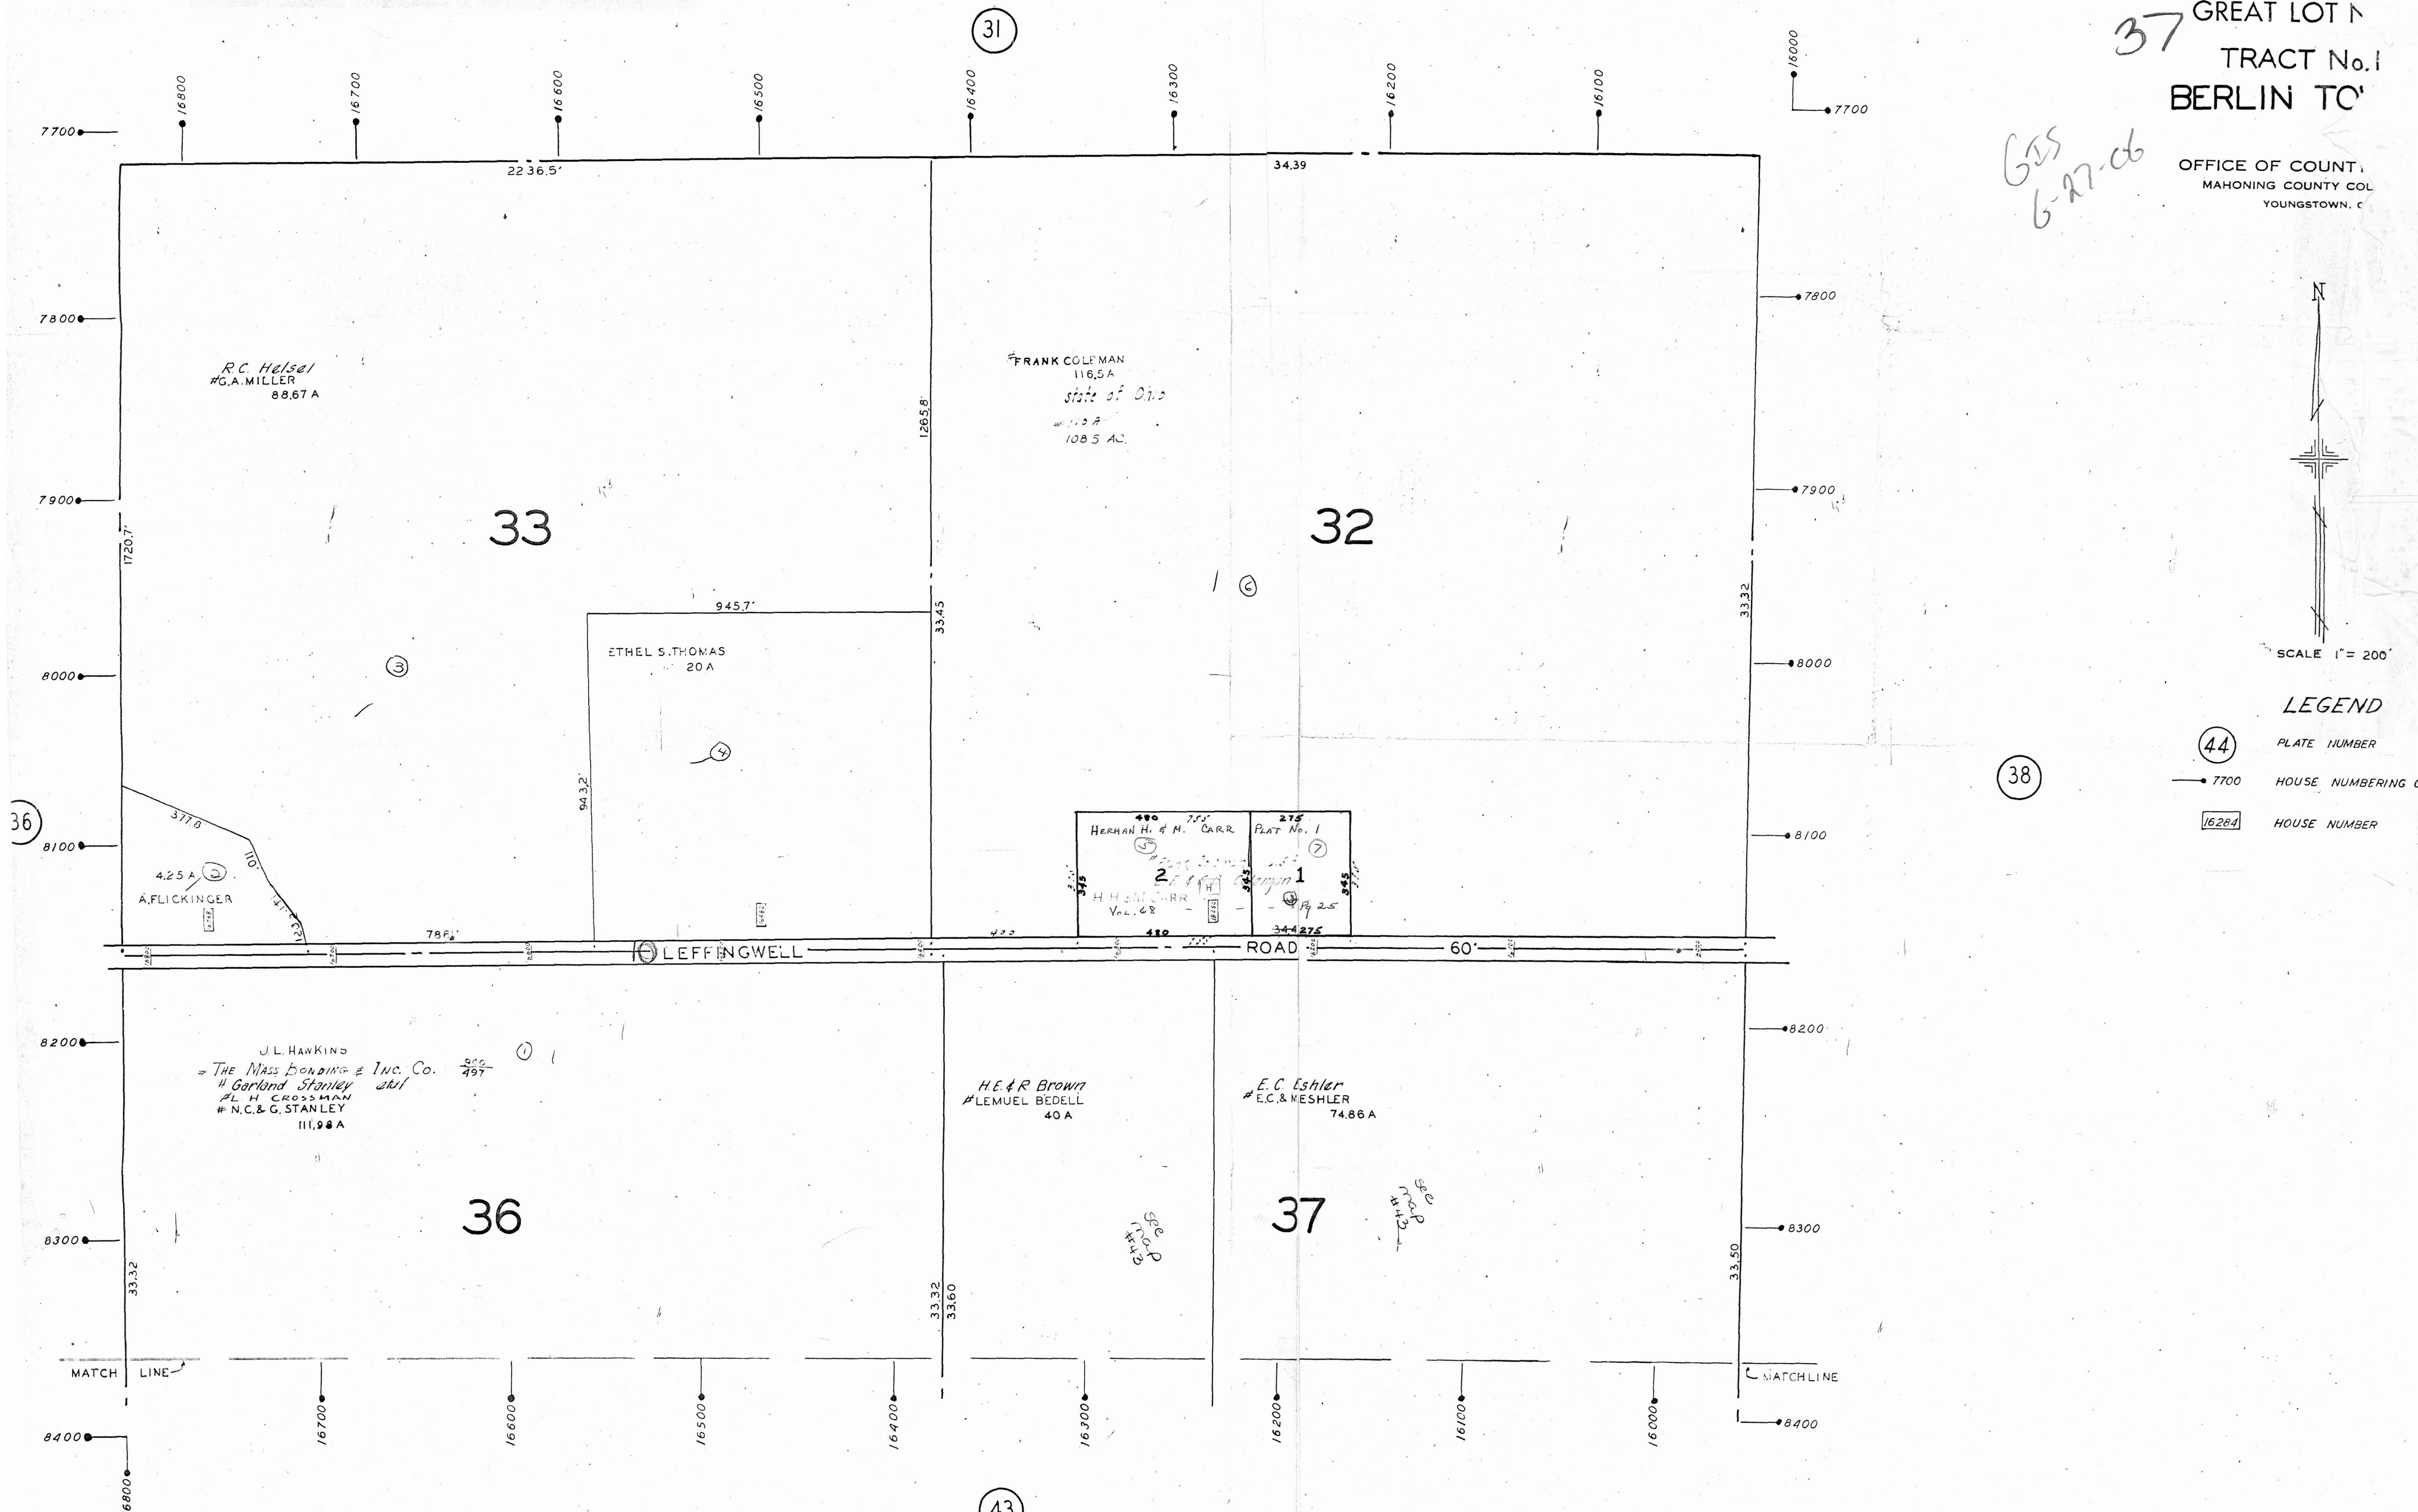

37 GREAT LOT N
TRACT No. 1
BERLIN TO

G.S.
6-27-06

OFFICE OF COUNTY
MAHONING COUNTY COL
YOUNGSTOWN, C

SCALE 1" = 200'

LEGEND

- (44) PLATE NUMBER
- 7700 HOUSE NUMBERING
- 16284 HOUSE NUMBER

(38)

(36)

(31)

(43)