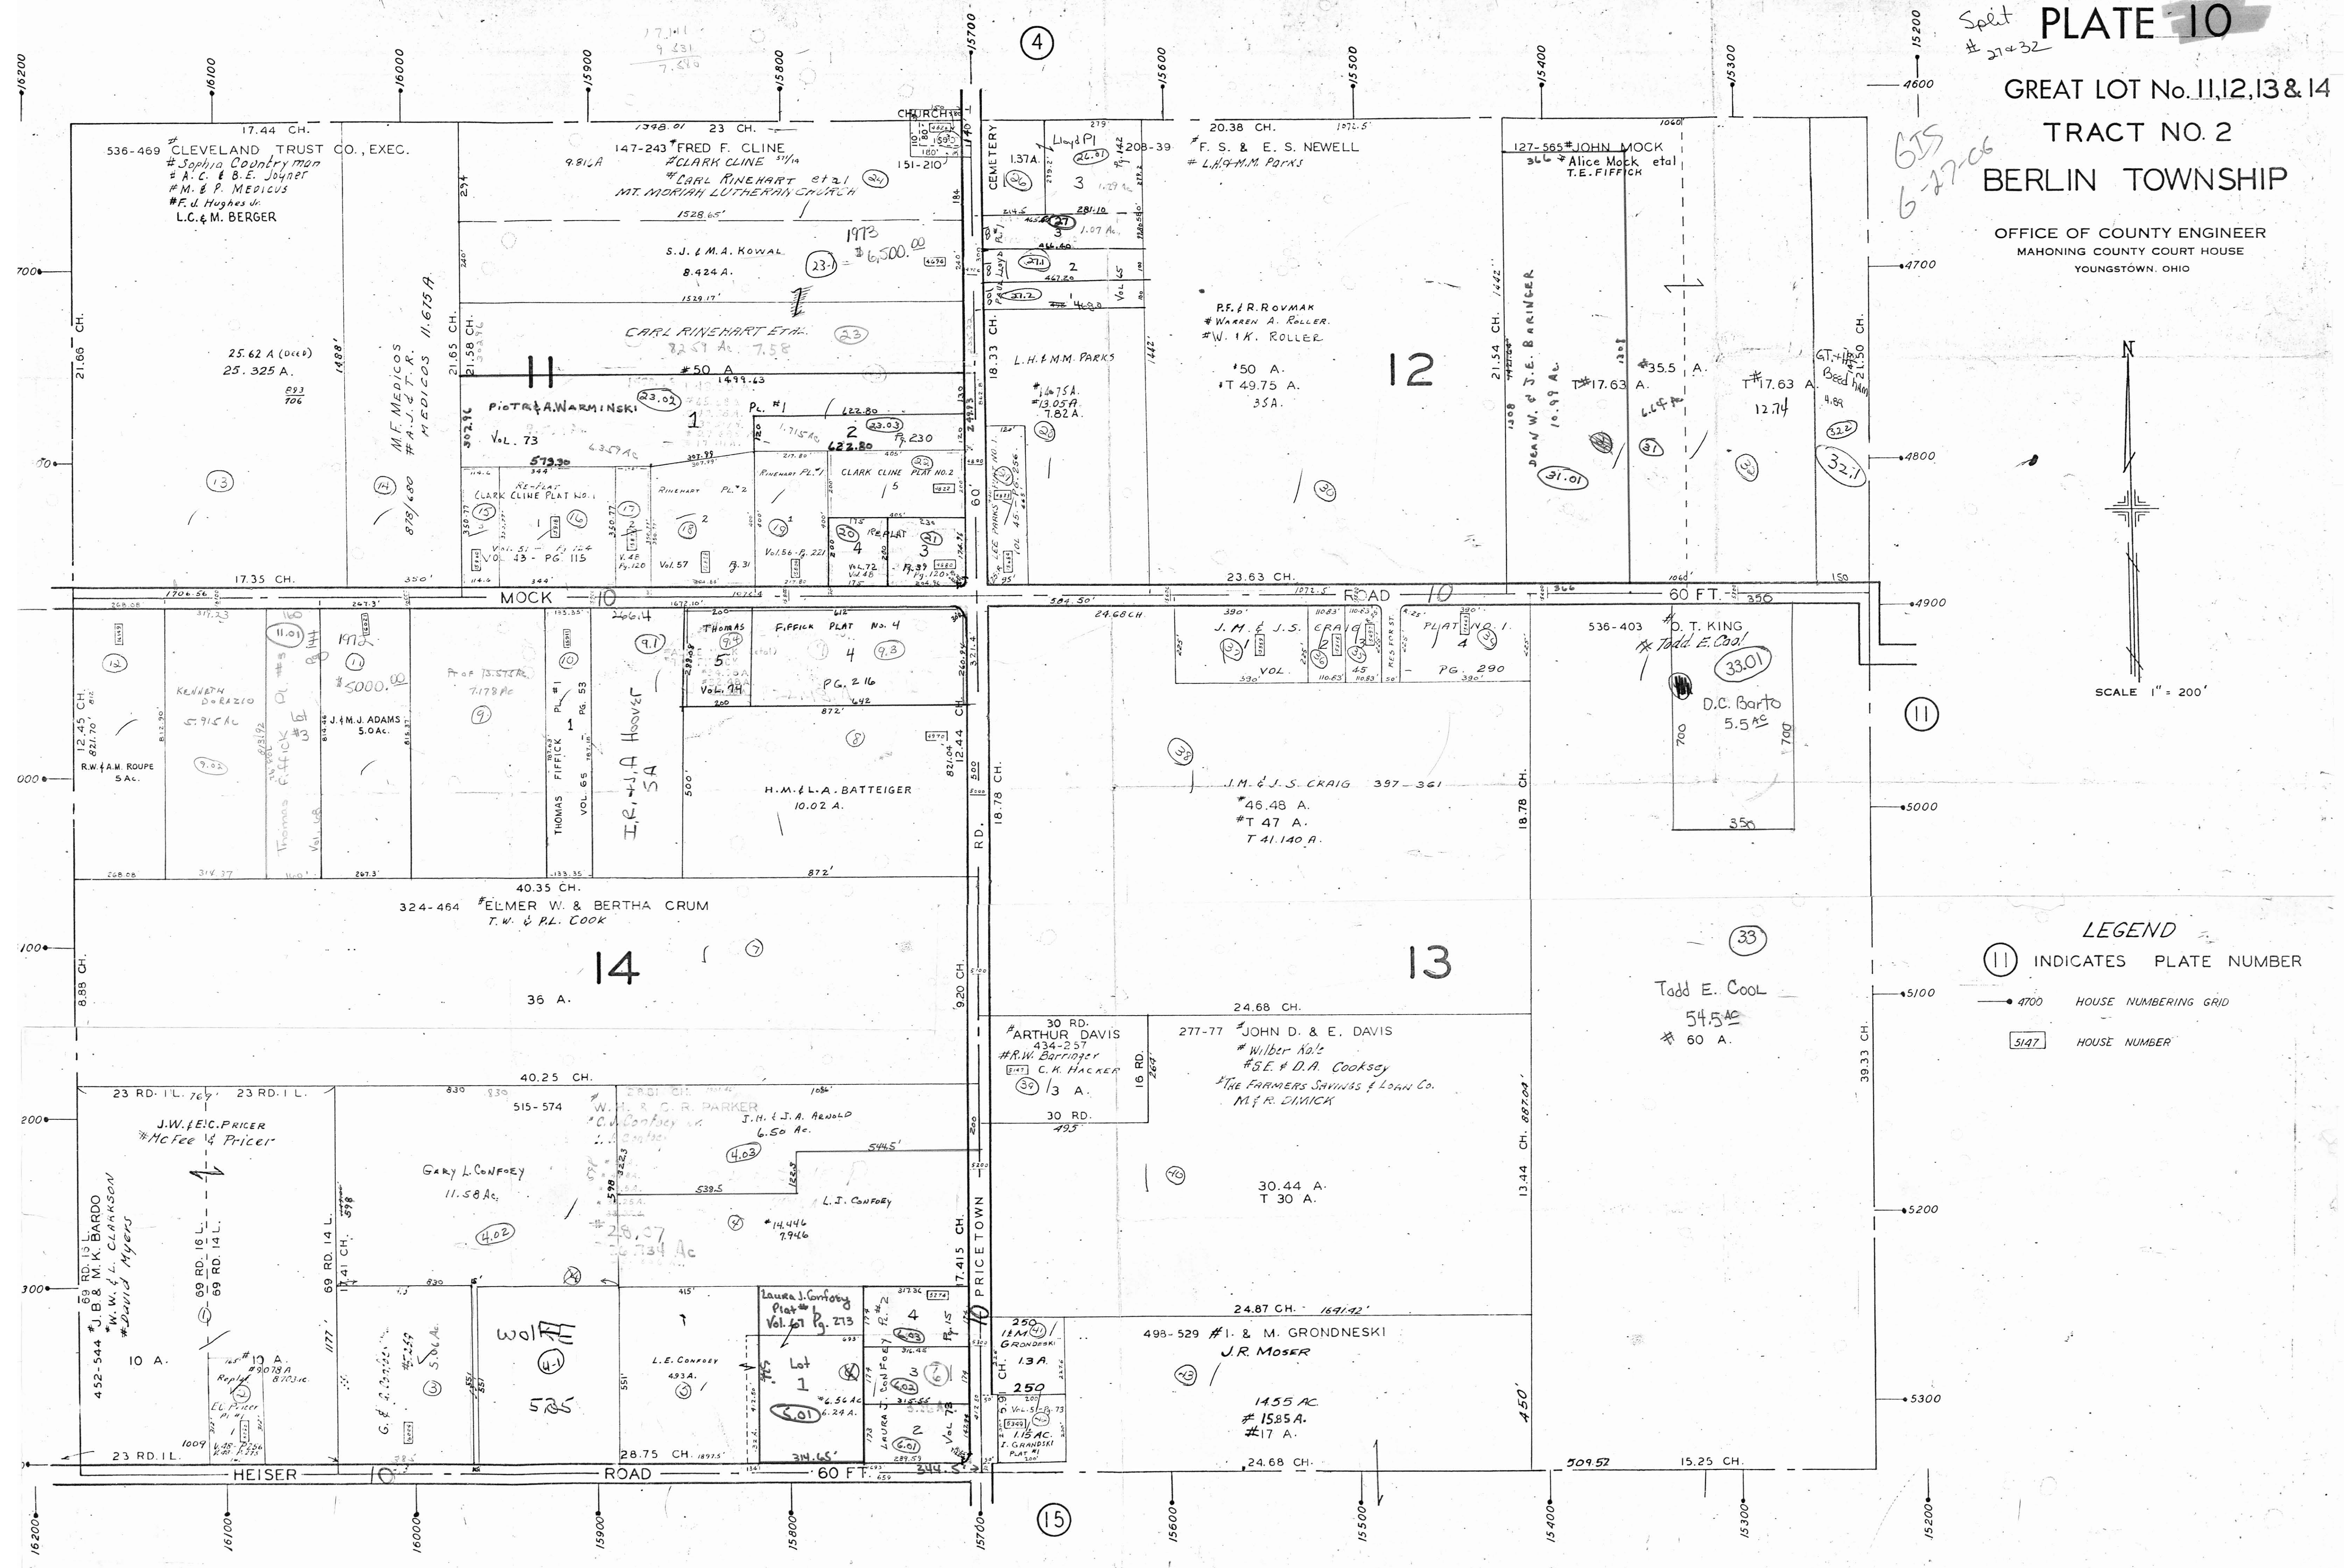

ME or NW
Split
21+32
655
6-27-06

SCALE 1" = 200'

LEGEND

- Ⓜ INDICATES PLATE NUMBER
- 4700 HOUSE NUMBERING GRID
- 5147 HOUSE NUMBER