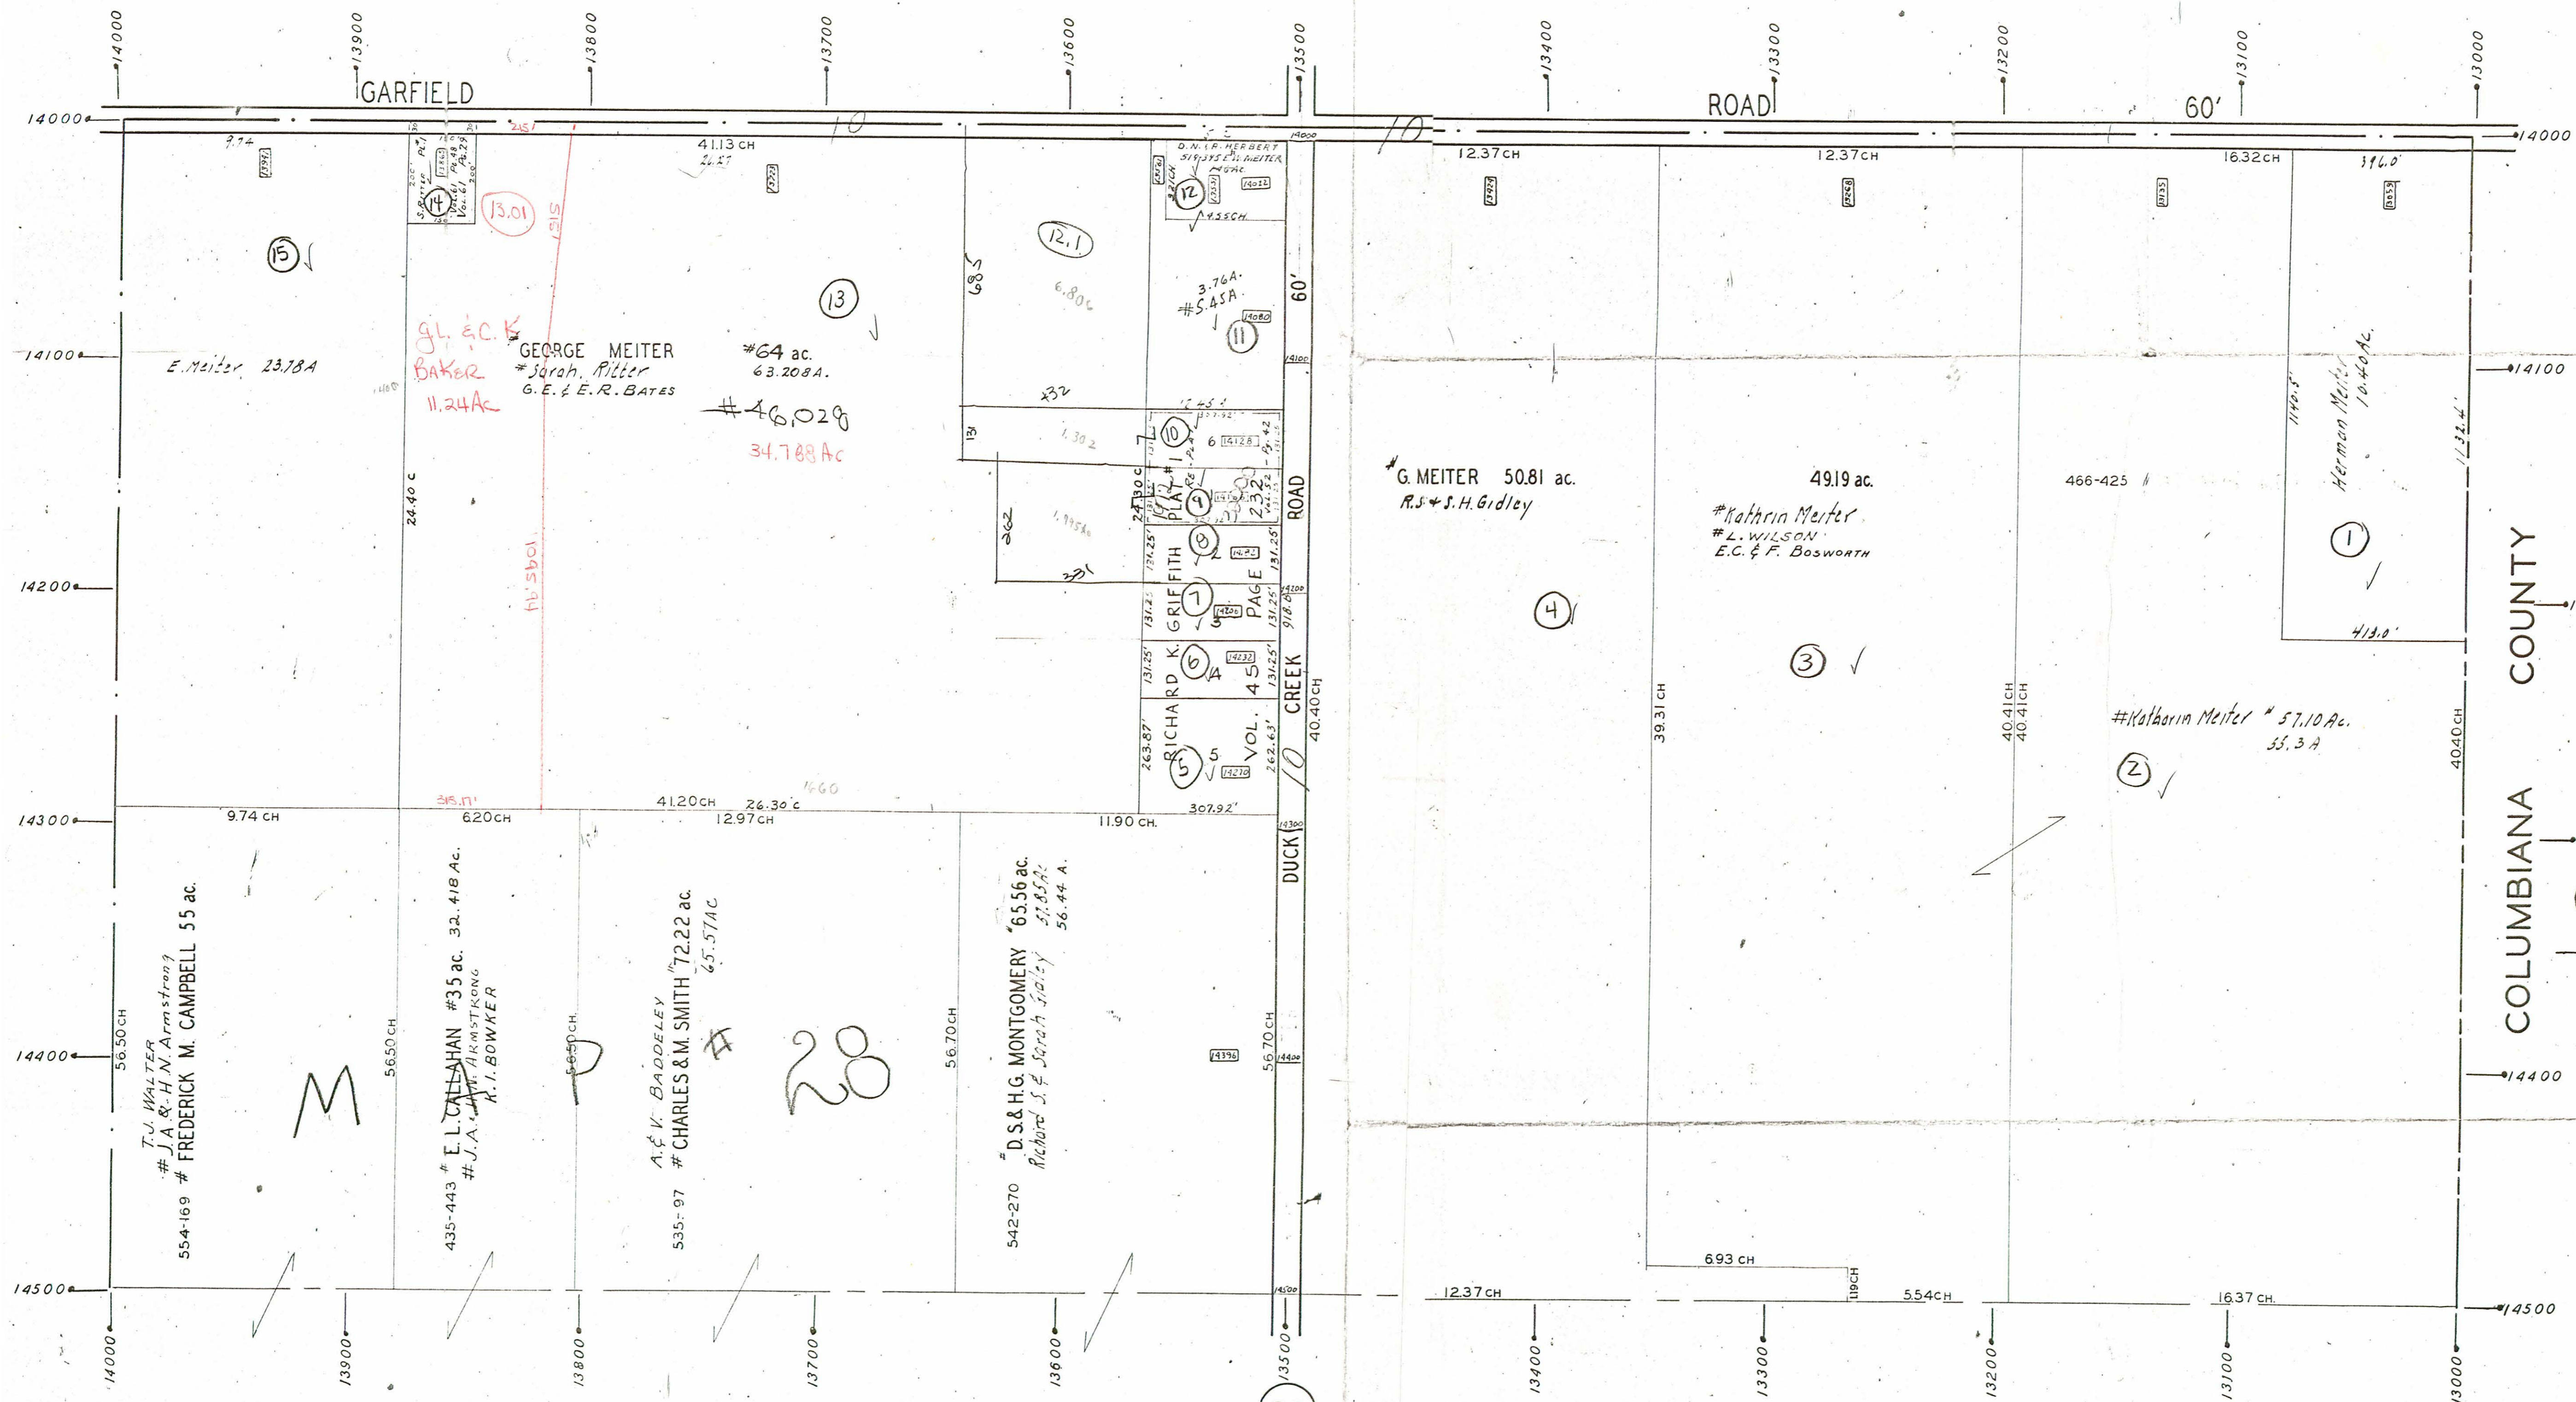

26

28

SCALE 200'=1"

COLUMBIANA COUNTY

LEGEND

- (44) PLATE NUMBER
- 1300 HOUSE NUMBERING
- 4202 HOUSE NUMBER