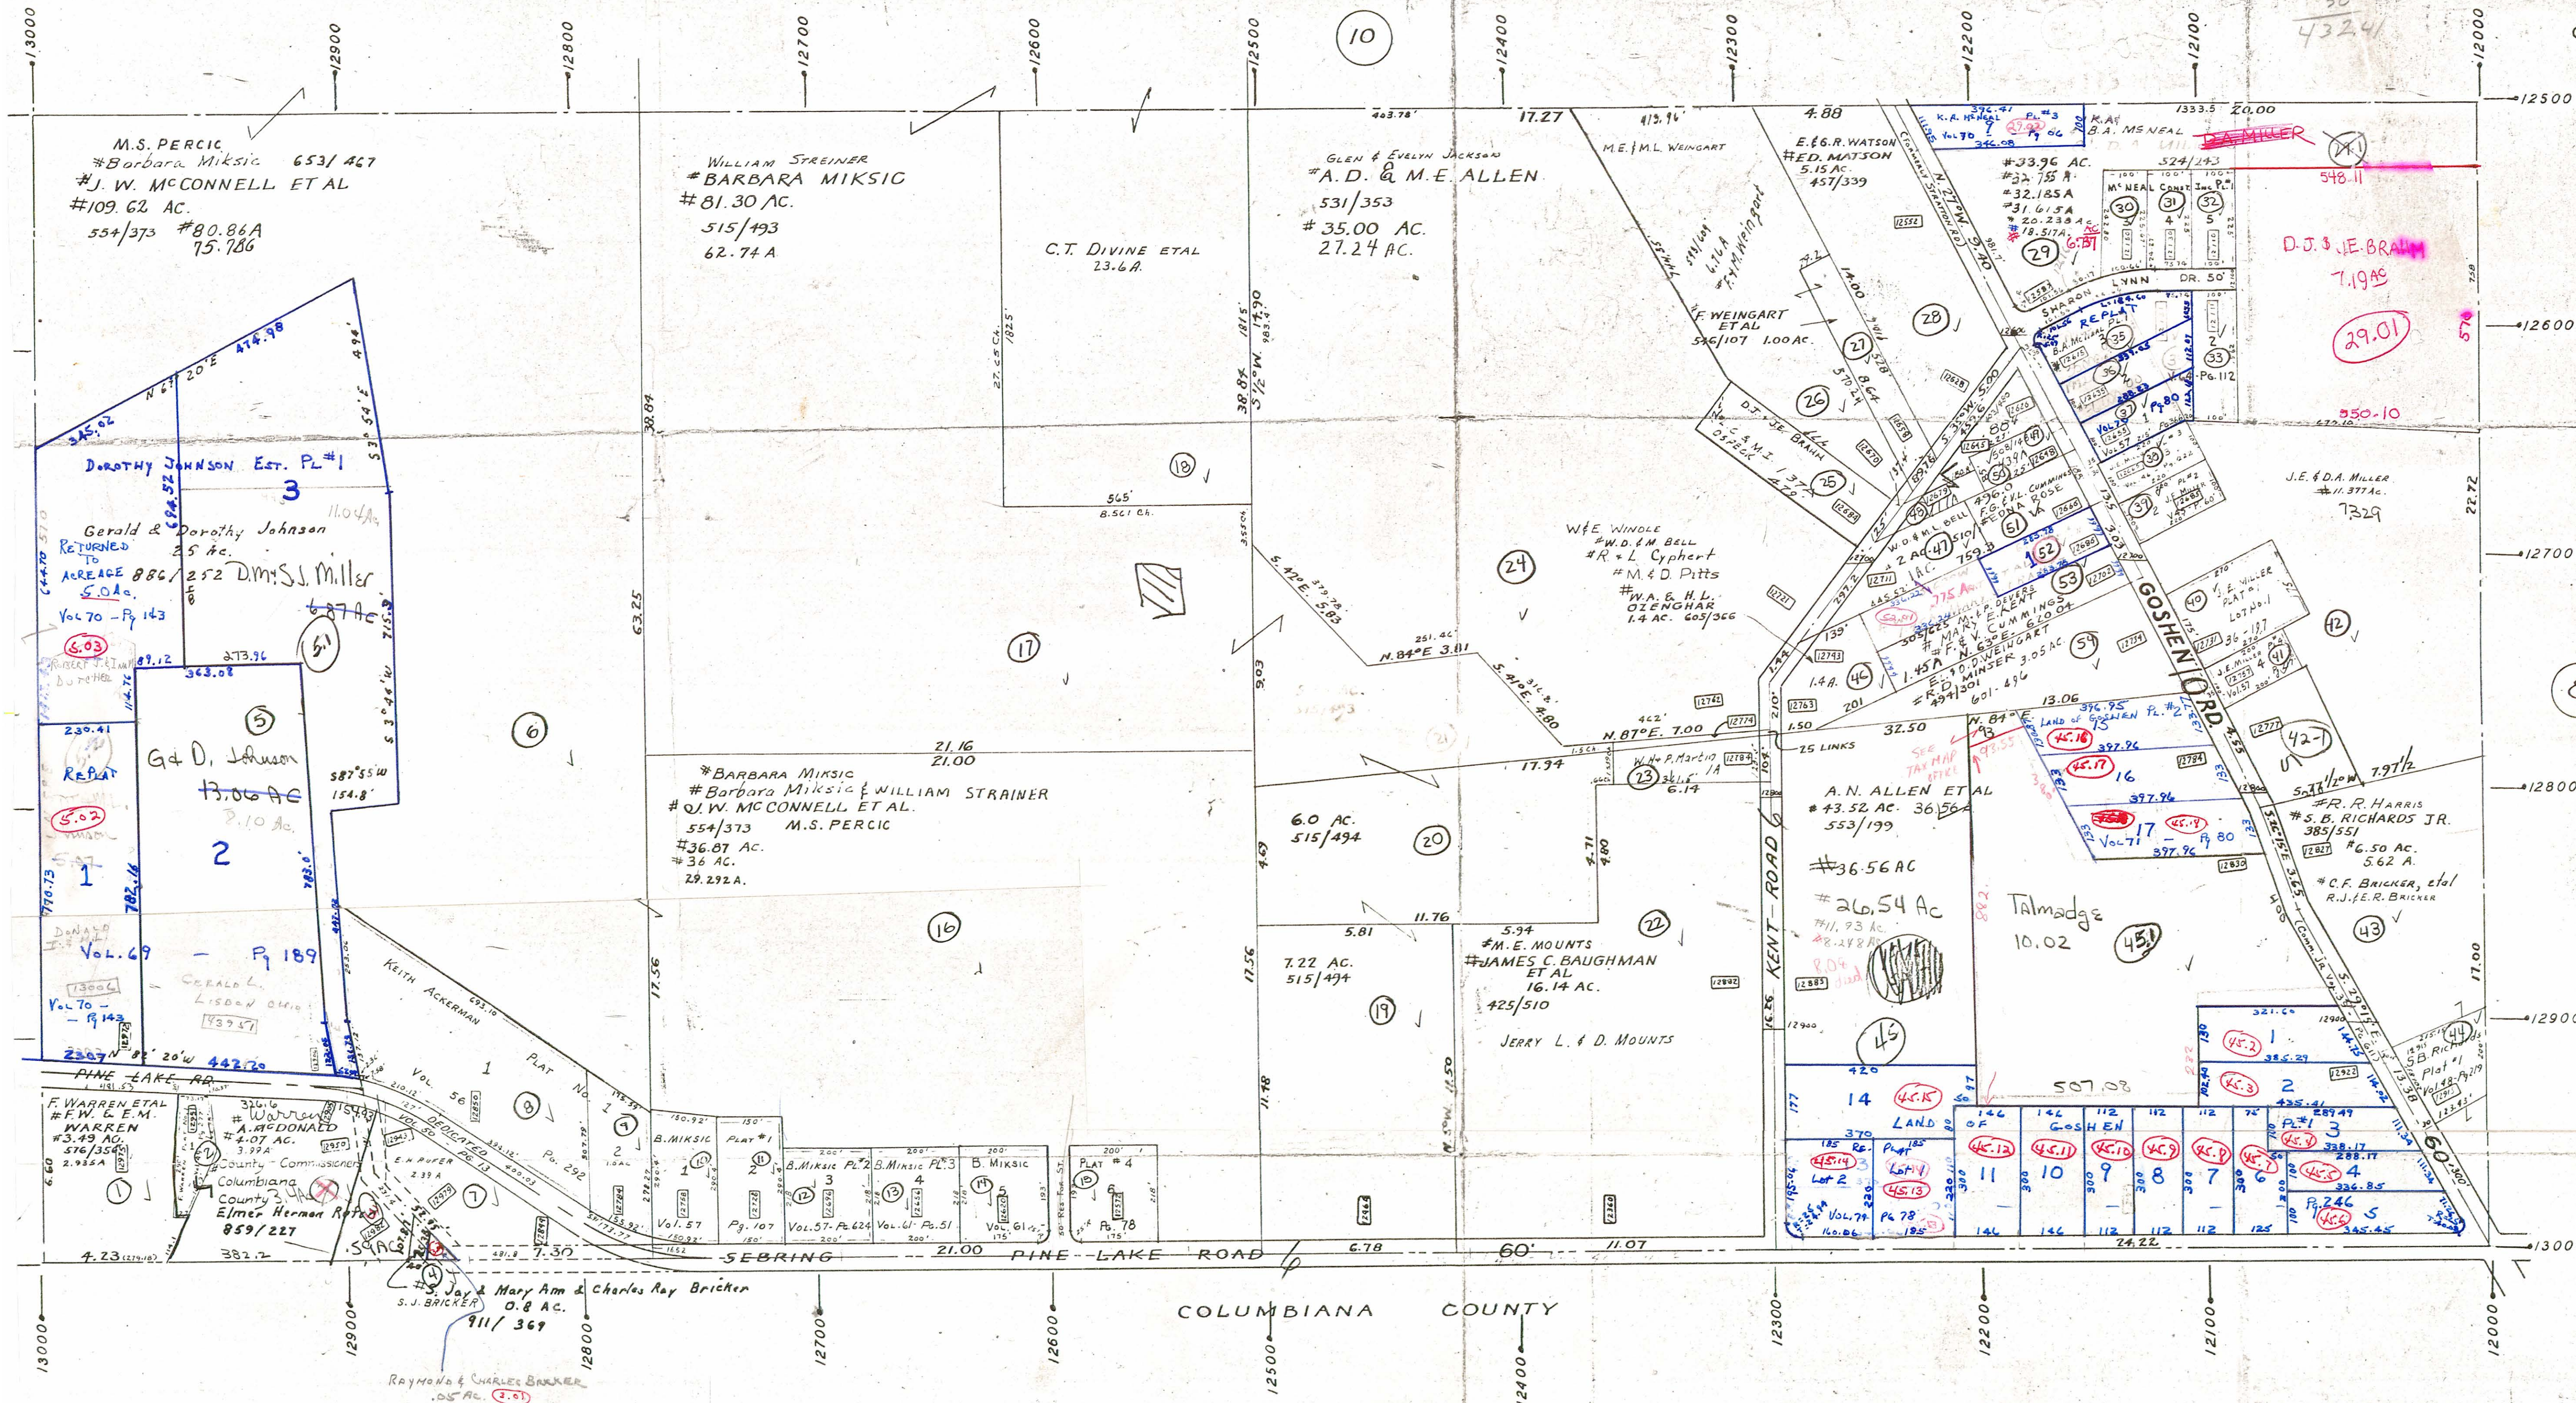

Check river on #21  
376.41  
36  
43241

- LEGEND
- 44 PLATE NUMBER
  - 4300 HOUSE NUMBERING
  - 4202 HOUSE NUMBER