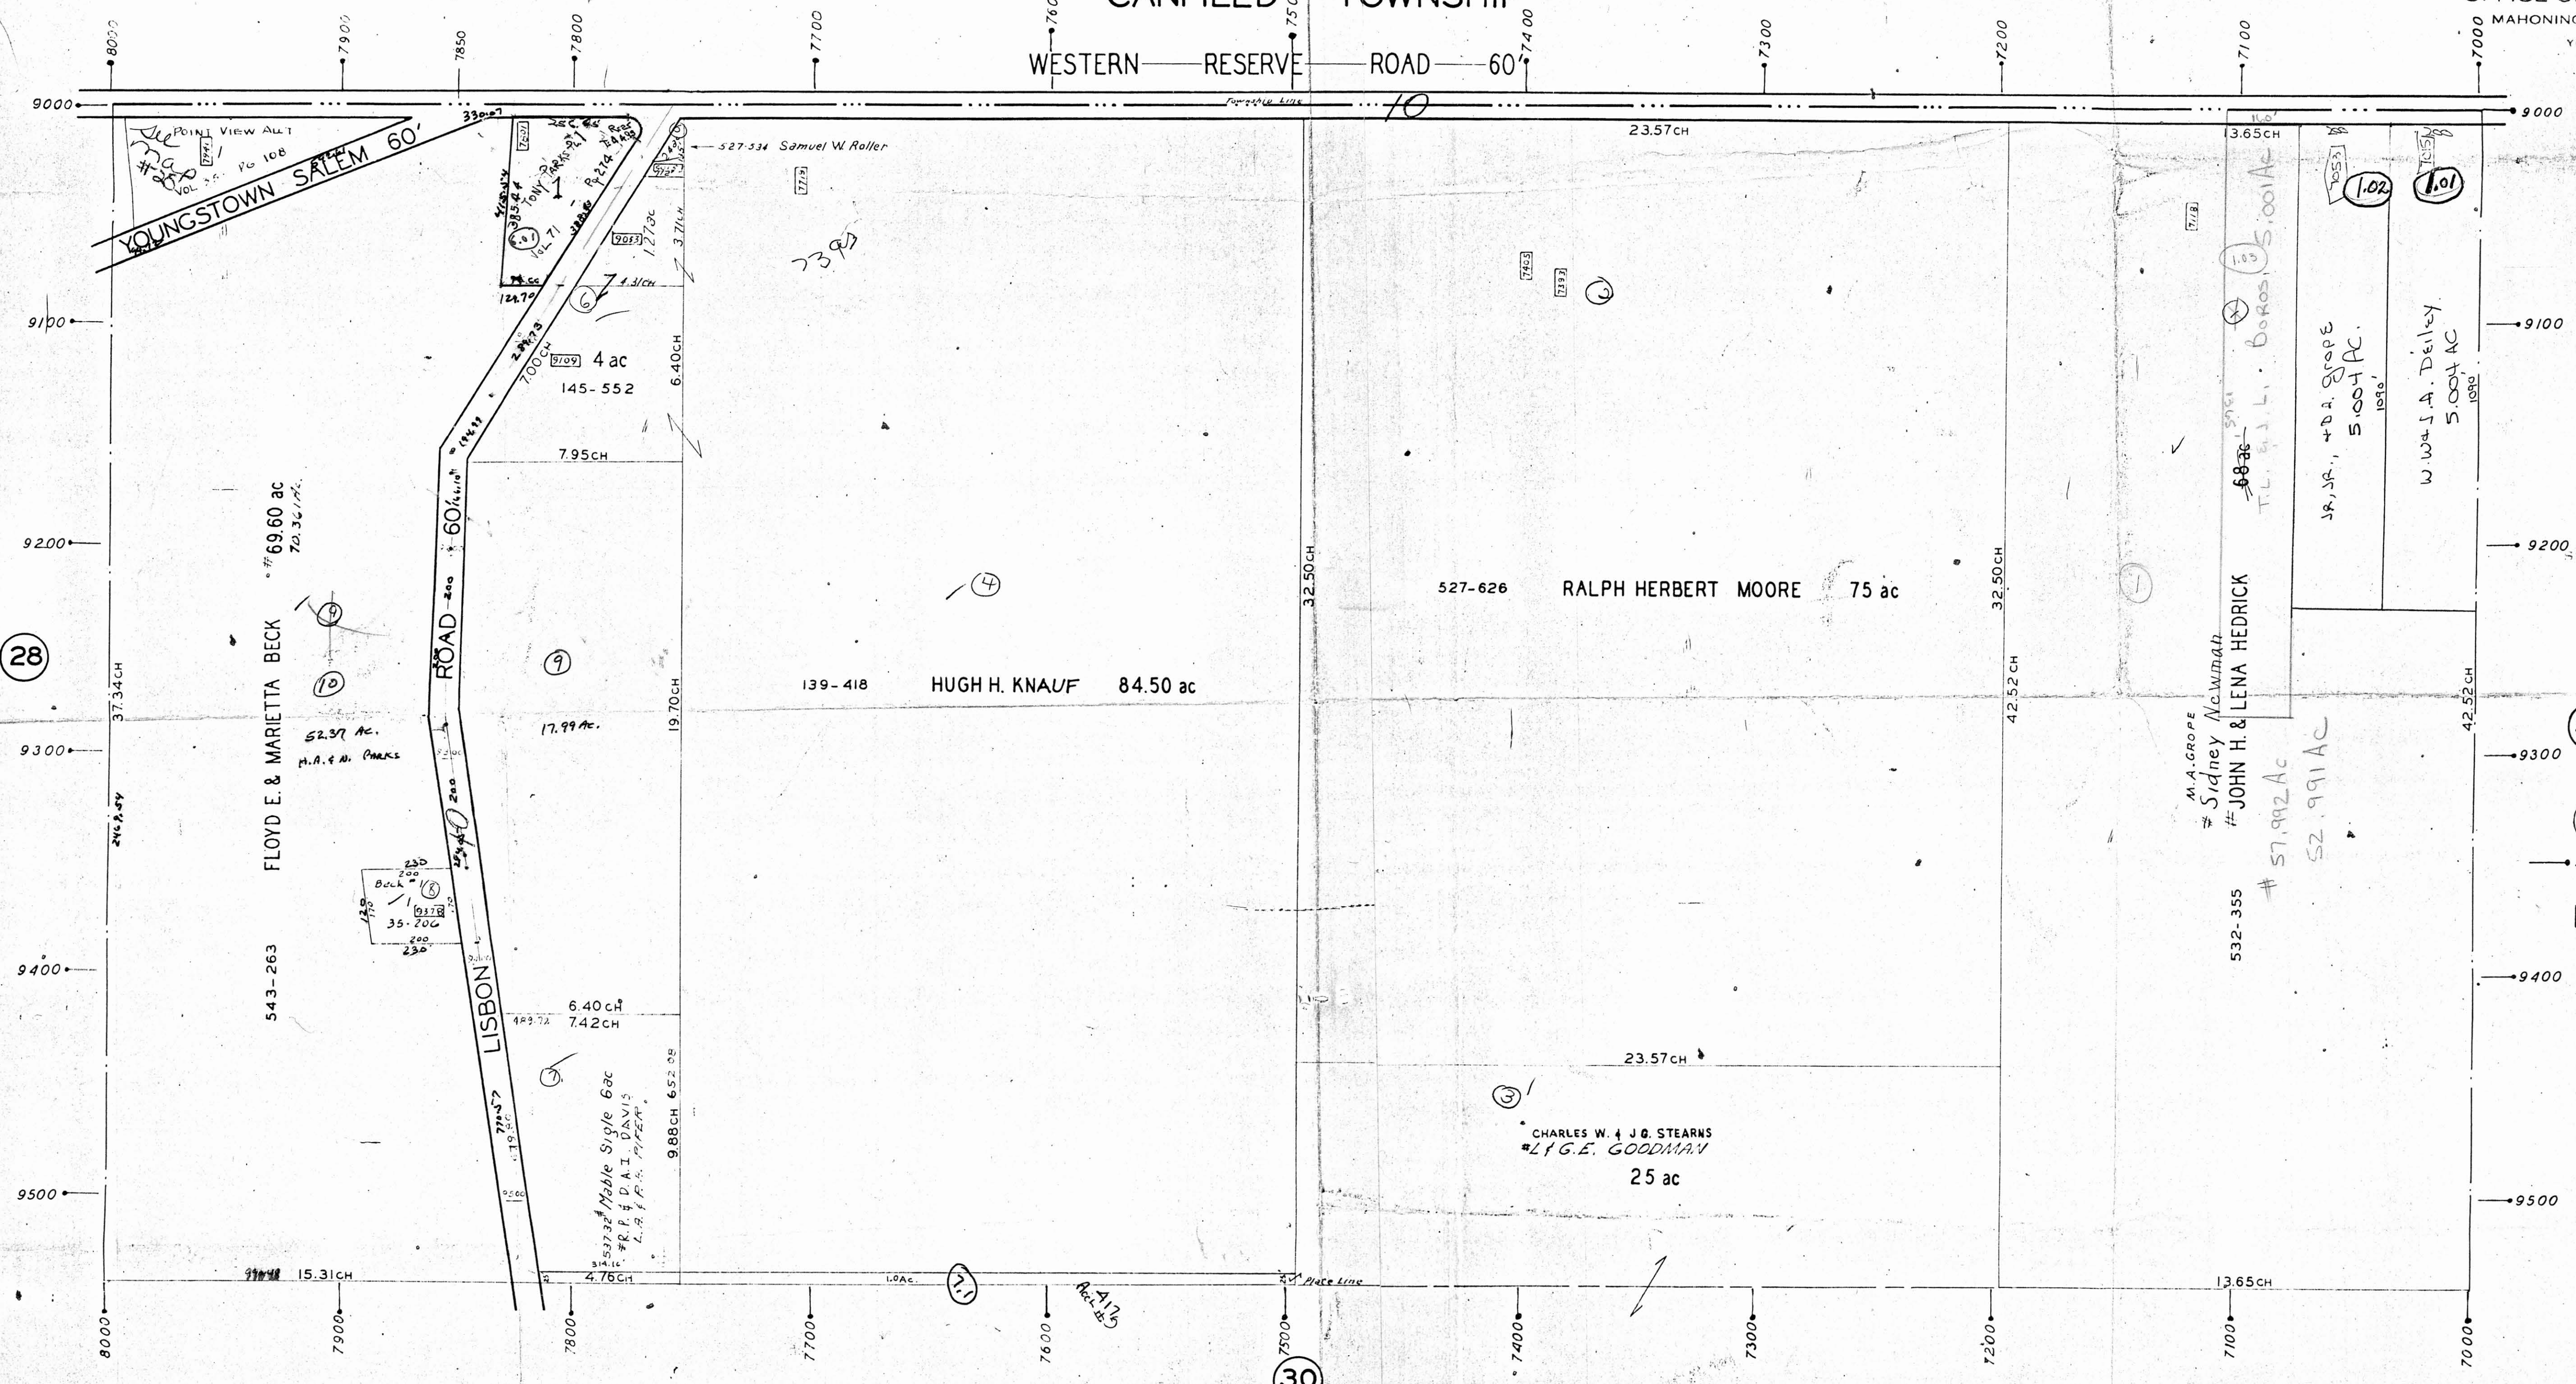

CANFIELD TOWNSHIP

WESTERN RESERVE ROAD 60

LEGEND

- 44 PLATE NUMBER
- 4700 HOUSE NUMBERING G
- 4170 HOUSE NUMBER

CIS
6-27-06

Circle 29
OKS

(28)

(30)

(52)

(44)

4170

250
440
80188