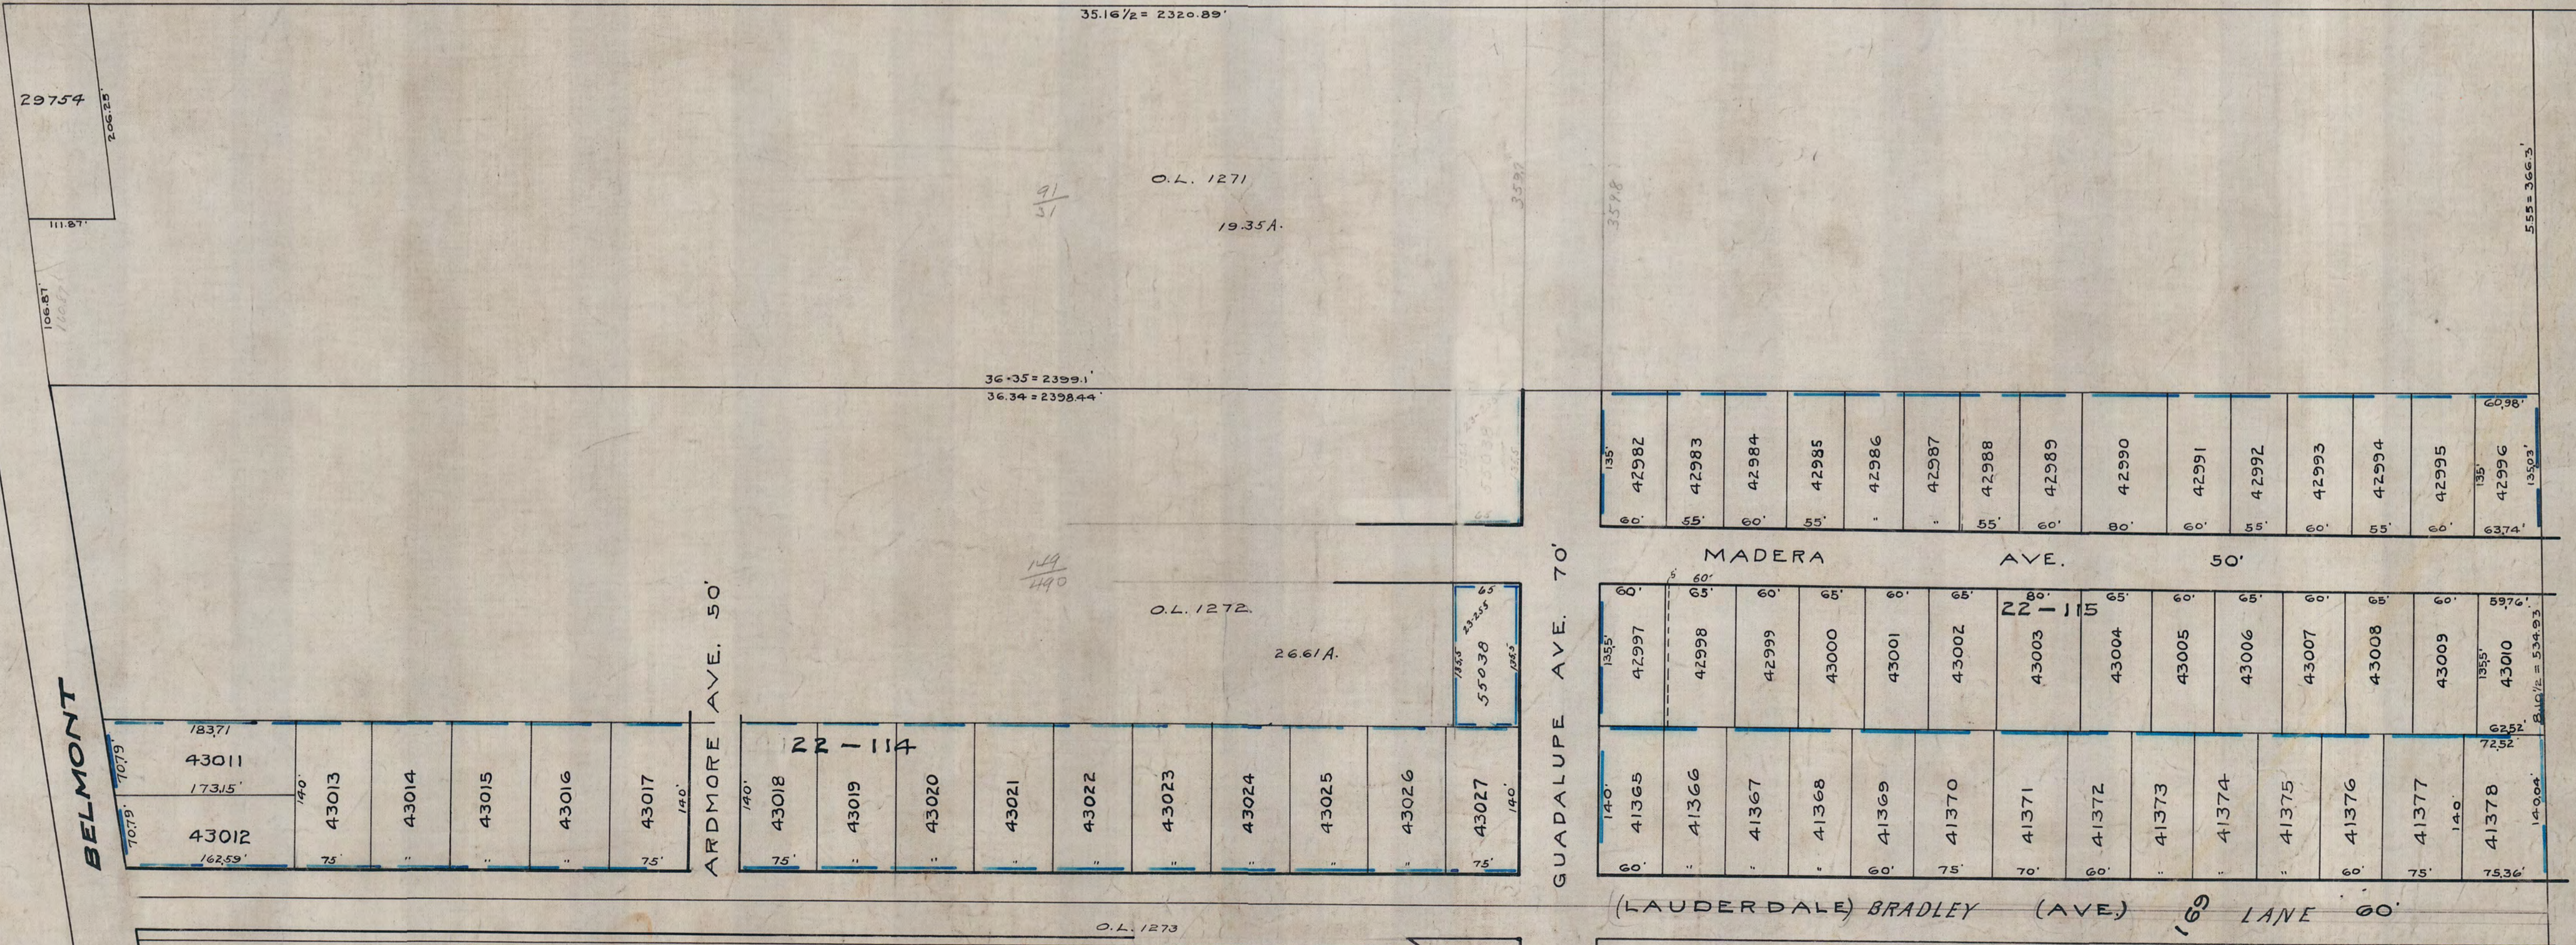

See Next Sheet

21
Trumbull County

GYPSY LANE

TOD HOMESTEAD CEMETERY

60'

AVENUE

SCHOOL

CEMETERY

(LUDWIG GRANADA AVE. STREET)

STREET

14

81

20-169