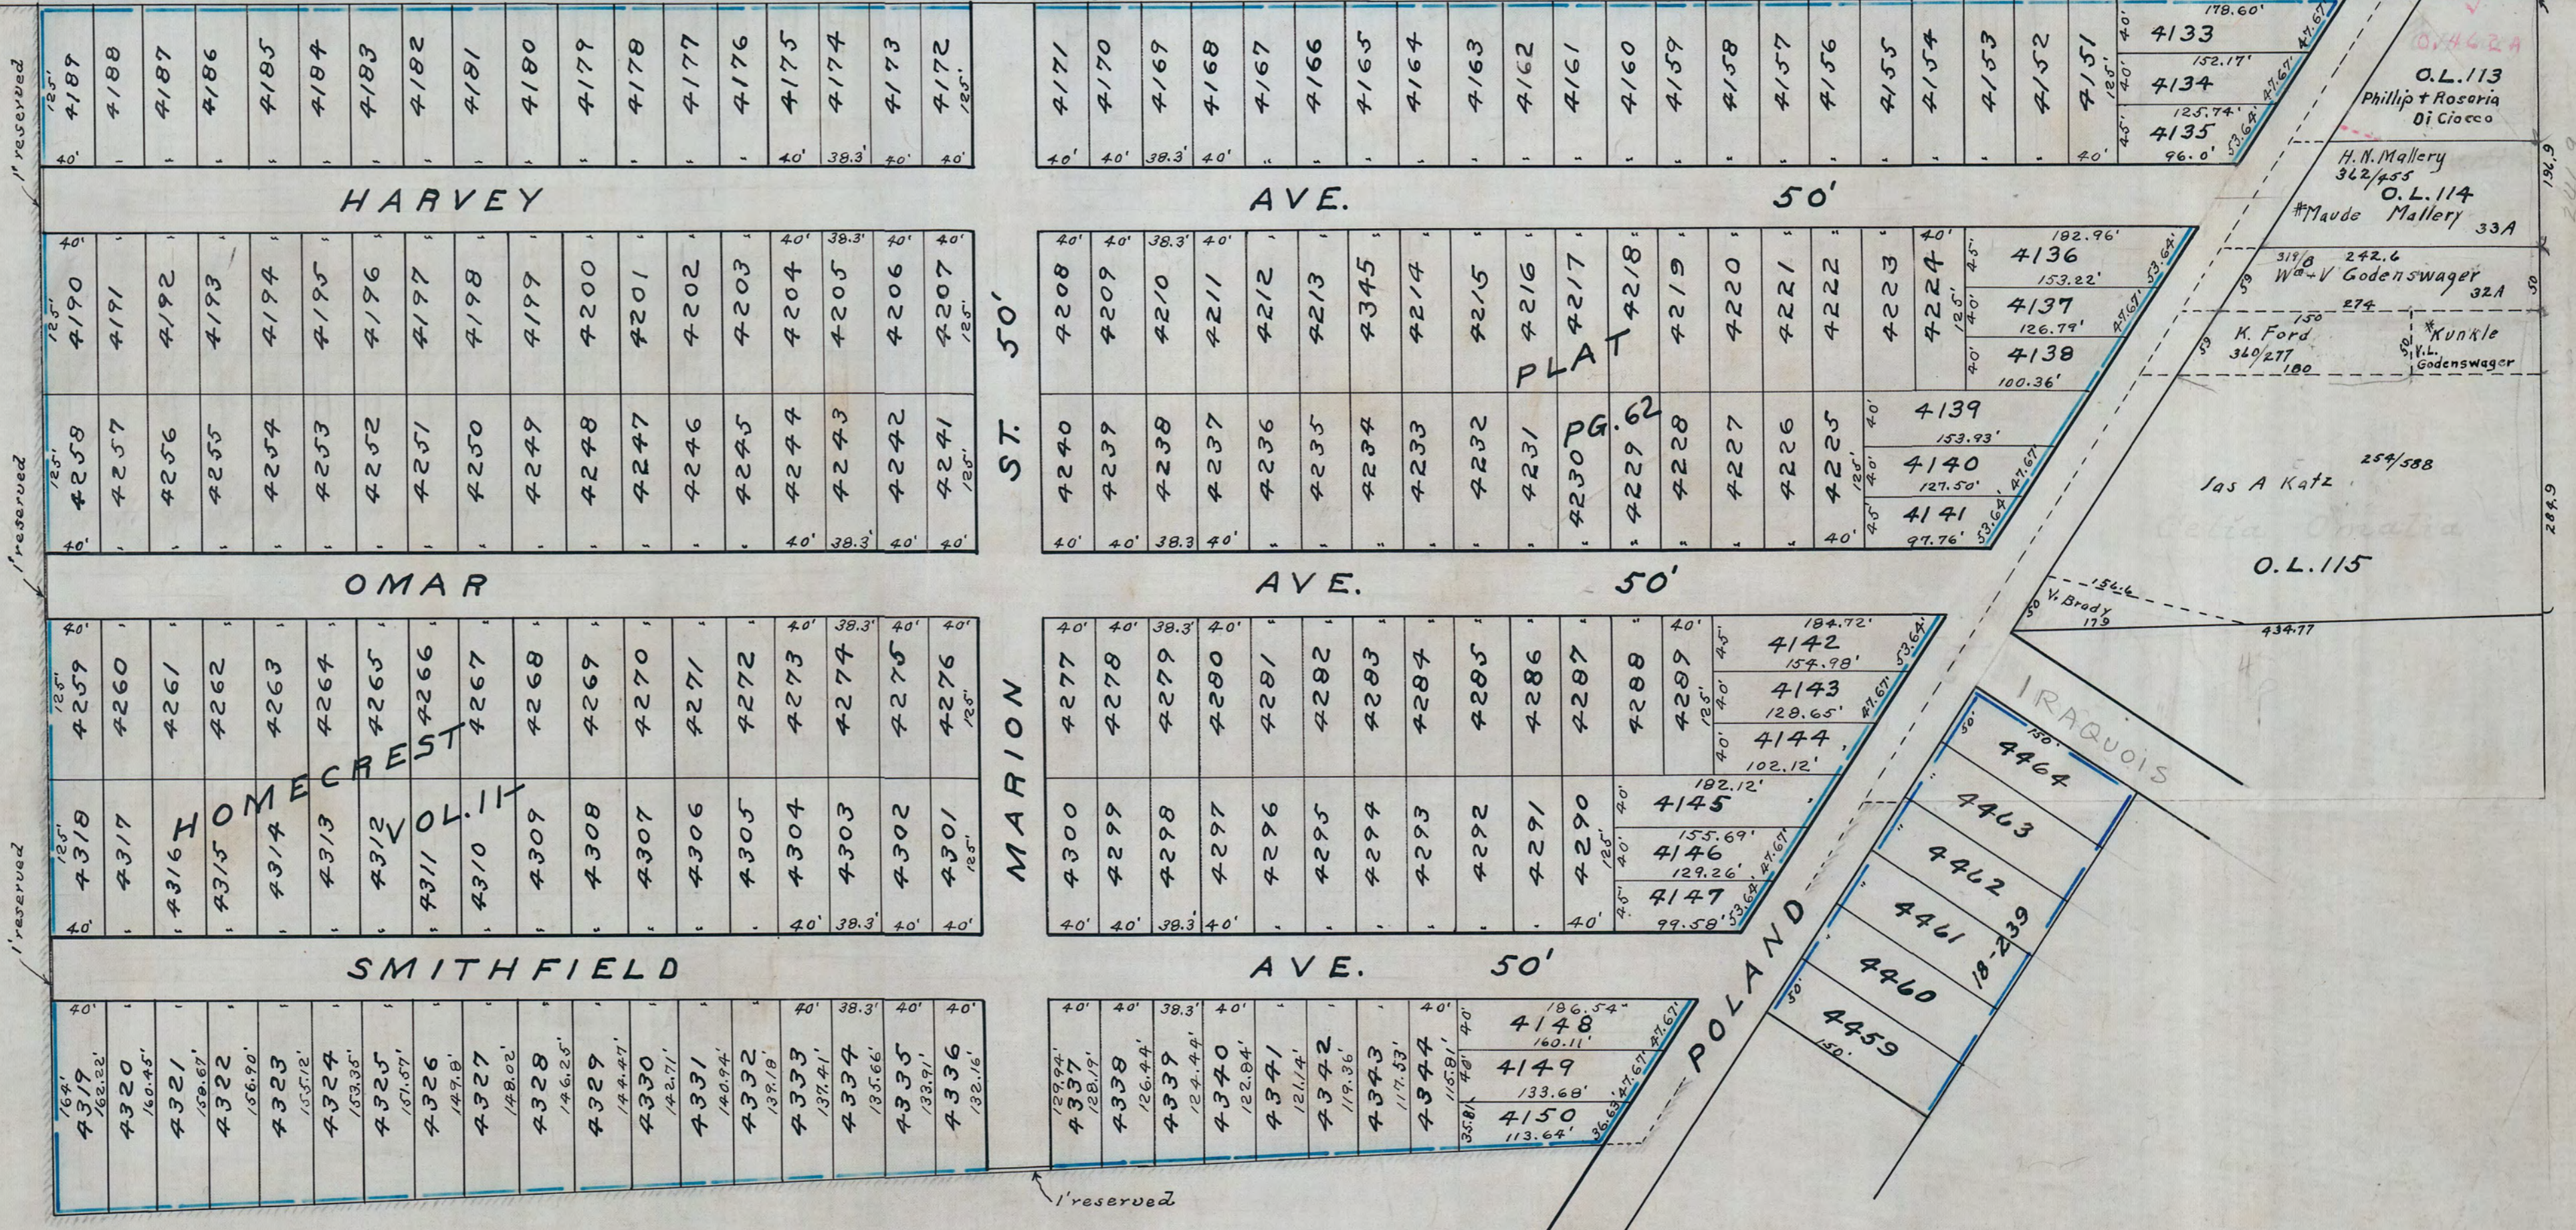

STRUTHERS CITY LIMITS

14

12

11

HARVEY

AVE.

OMAR

AVE.