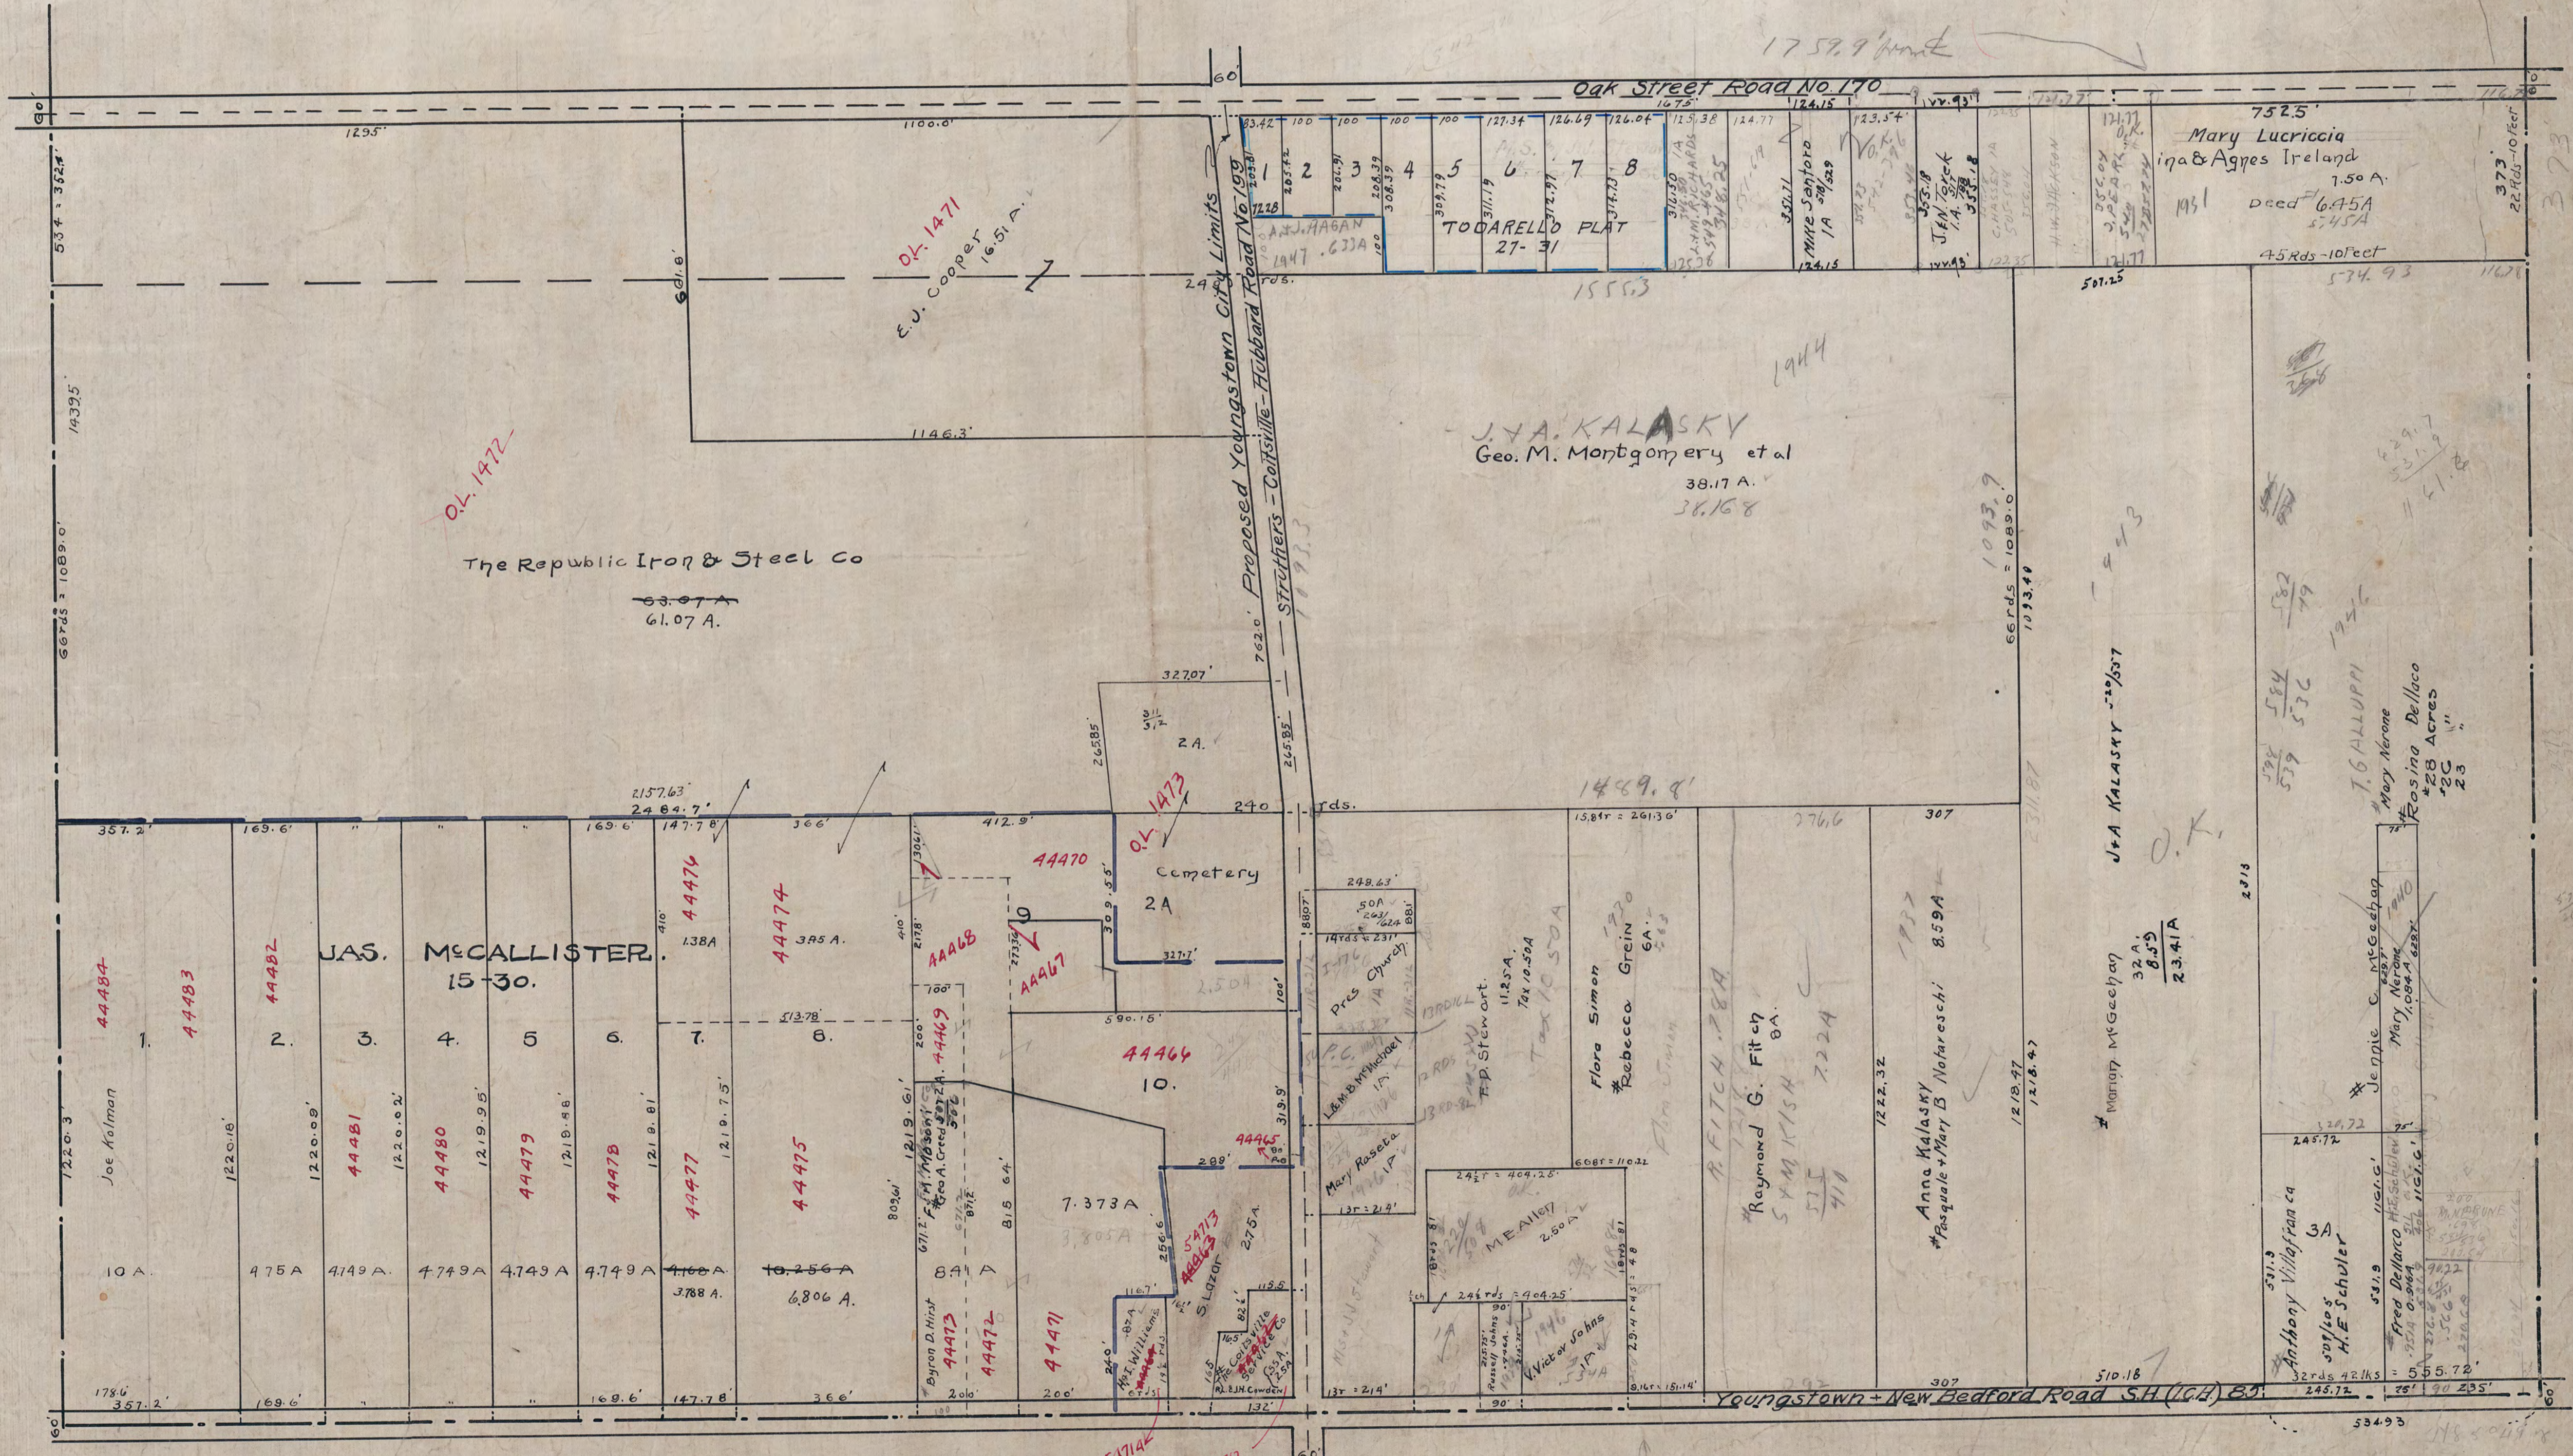

SOUTH PART
GREAT LOT 13.

H-138

1945
C. W. Deane
1A

1759.9' front

Oak Street Road No. 170

Mary Lucricia
ina & Agnes Ireland
7.50 A.
1951 Deed 6A5A
2745A
45 Rds - 10 feet

J.A. KALASKY
Geo. M. Montgomery et al
38.17 A.
38.168

The Republic Iron & Steel Co

63.97 A
61.07 A.

JAS. McCALLISTER.
15-30.

Cometary
2A

8.59 A

7.6 A
Mary Nerone
Rosina DeLillo
28 Acres
2C
25

32 A
8.45
23.41 A

3A
Anthony Villafan ca
suppl
A.E. Schuler