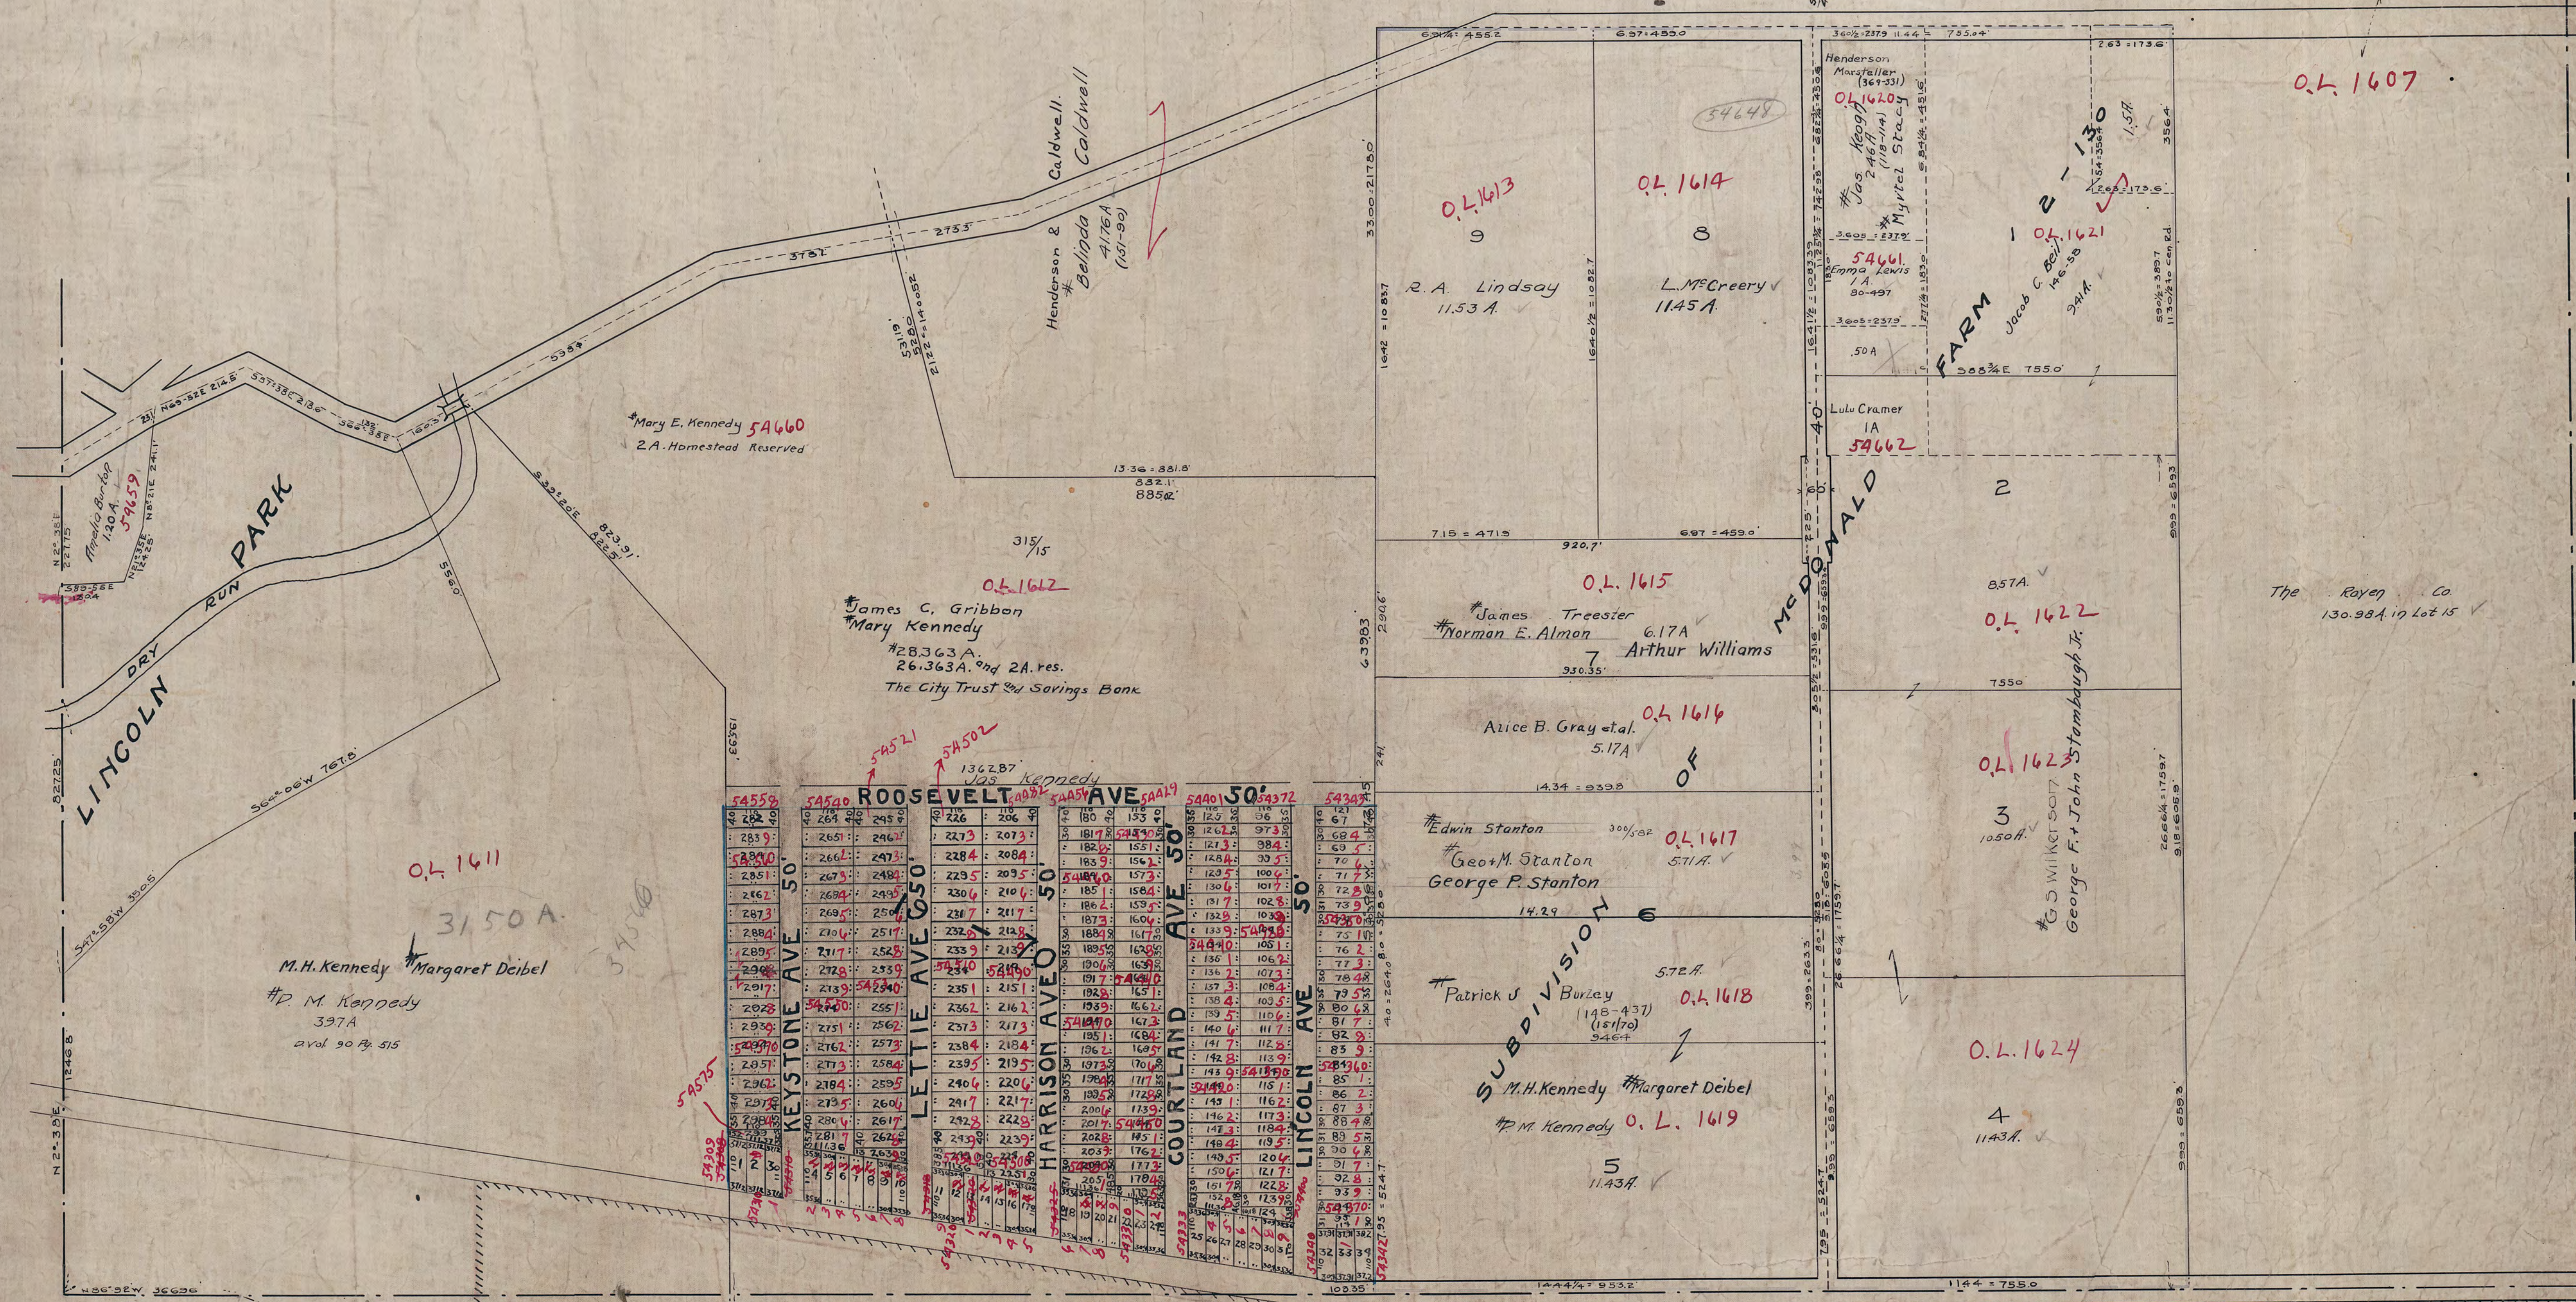

PLATE 6

Catsville Twp.

SOUTH PART GREAT LOT 15 Scale 1 in. = 200 ft.

LINCOLN PARK ALLOTMENT