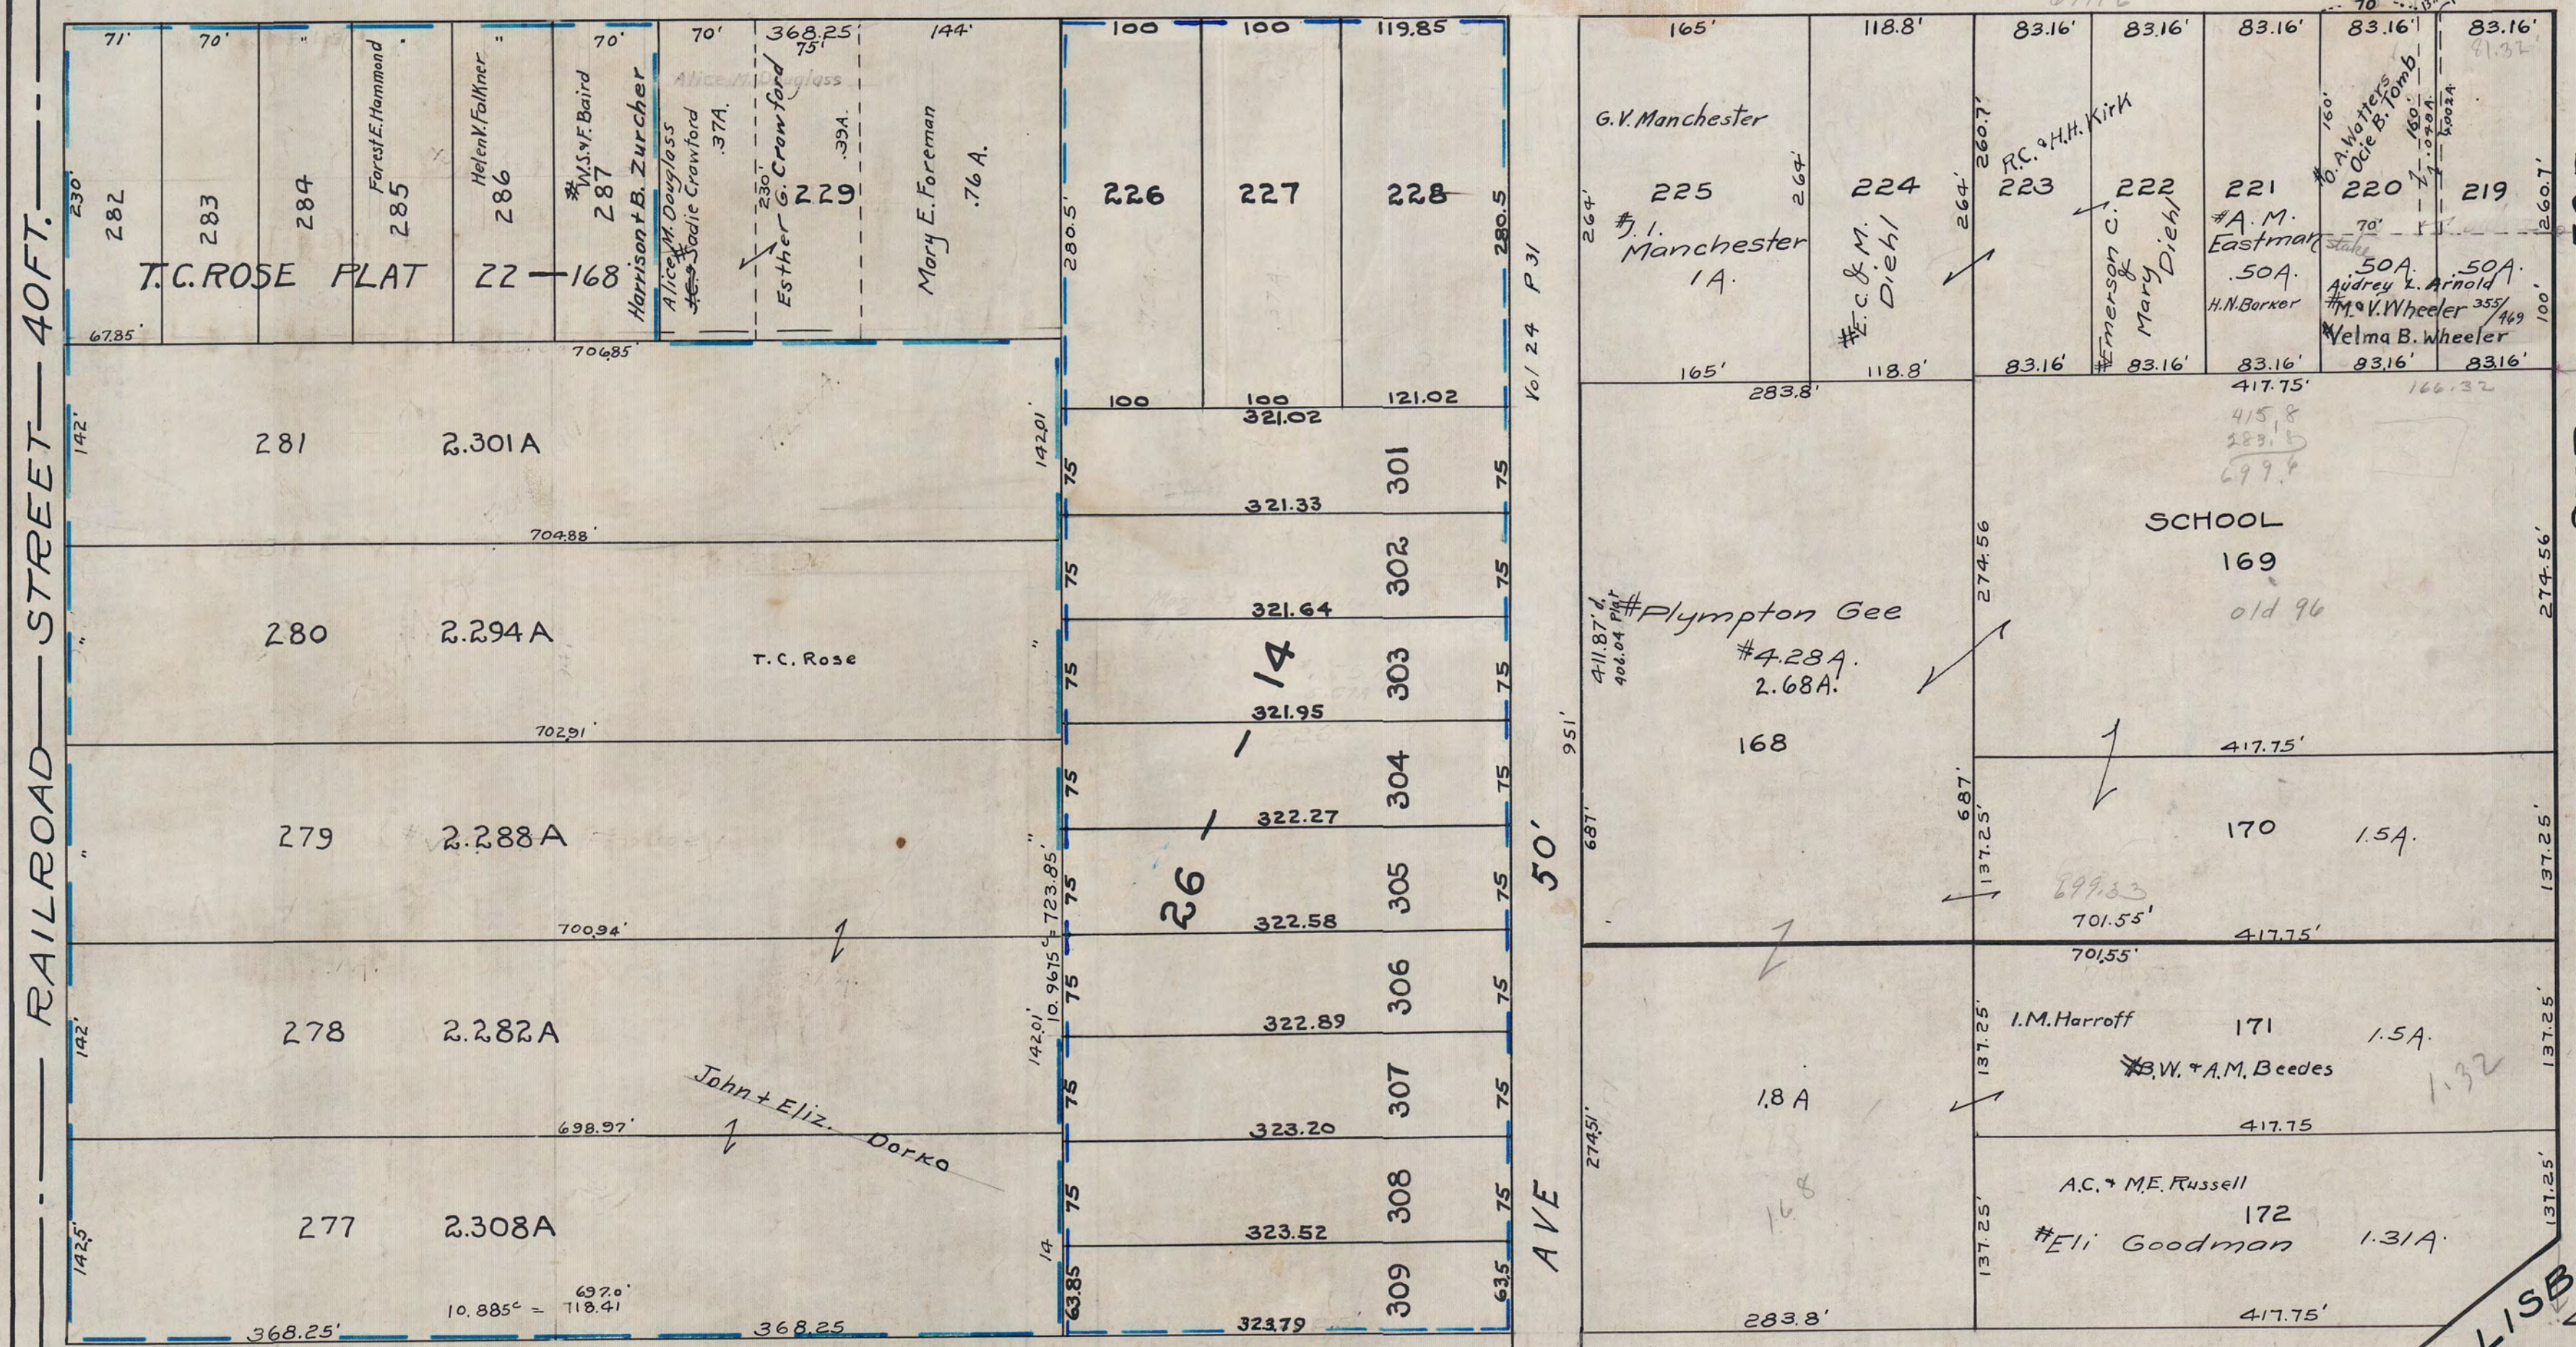

PLATE 4

Canfield

1

83.16  
41 5.80

MAIN STREET 99 FT.

5

7