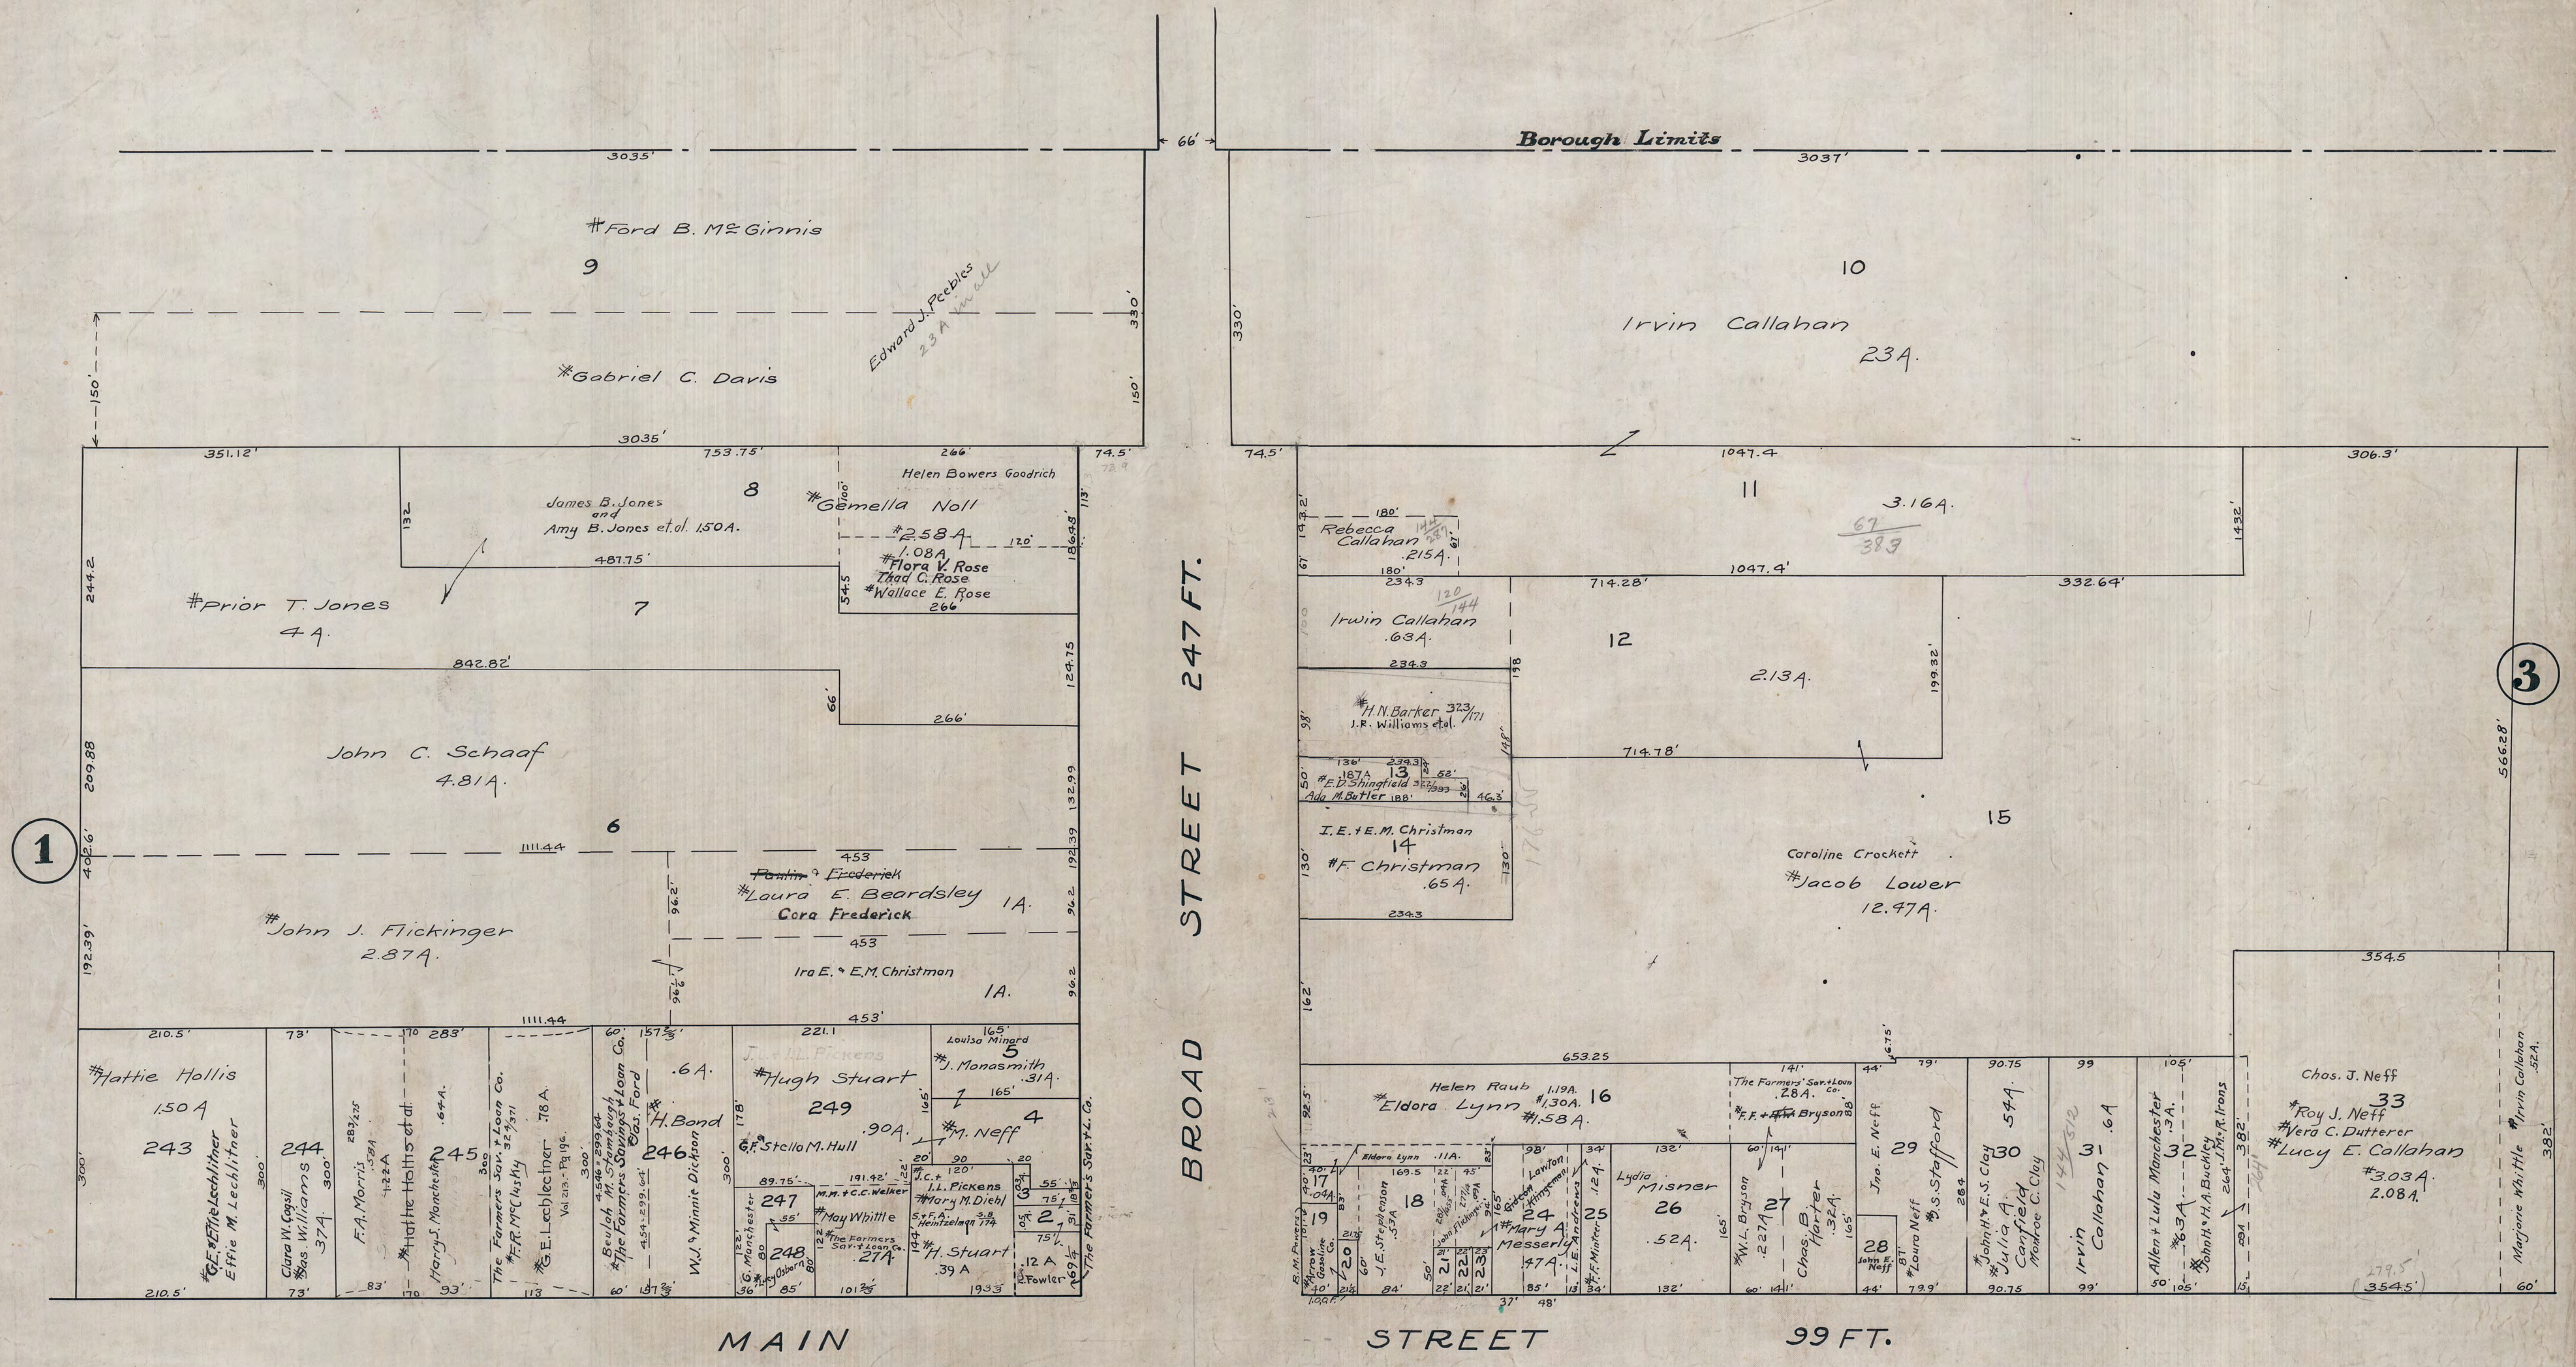

PLATE 2.

Canfield

1

3

5

Borough Limits

BROAD STREET 247 FT.

MAIN STREET

STREET 99 FT.