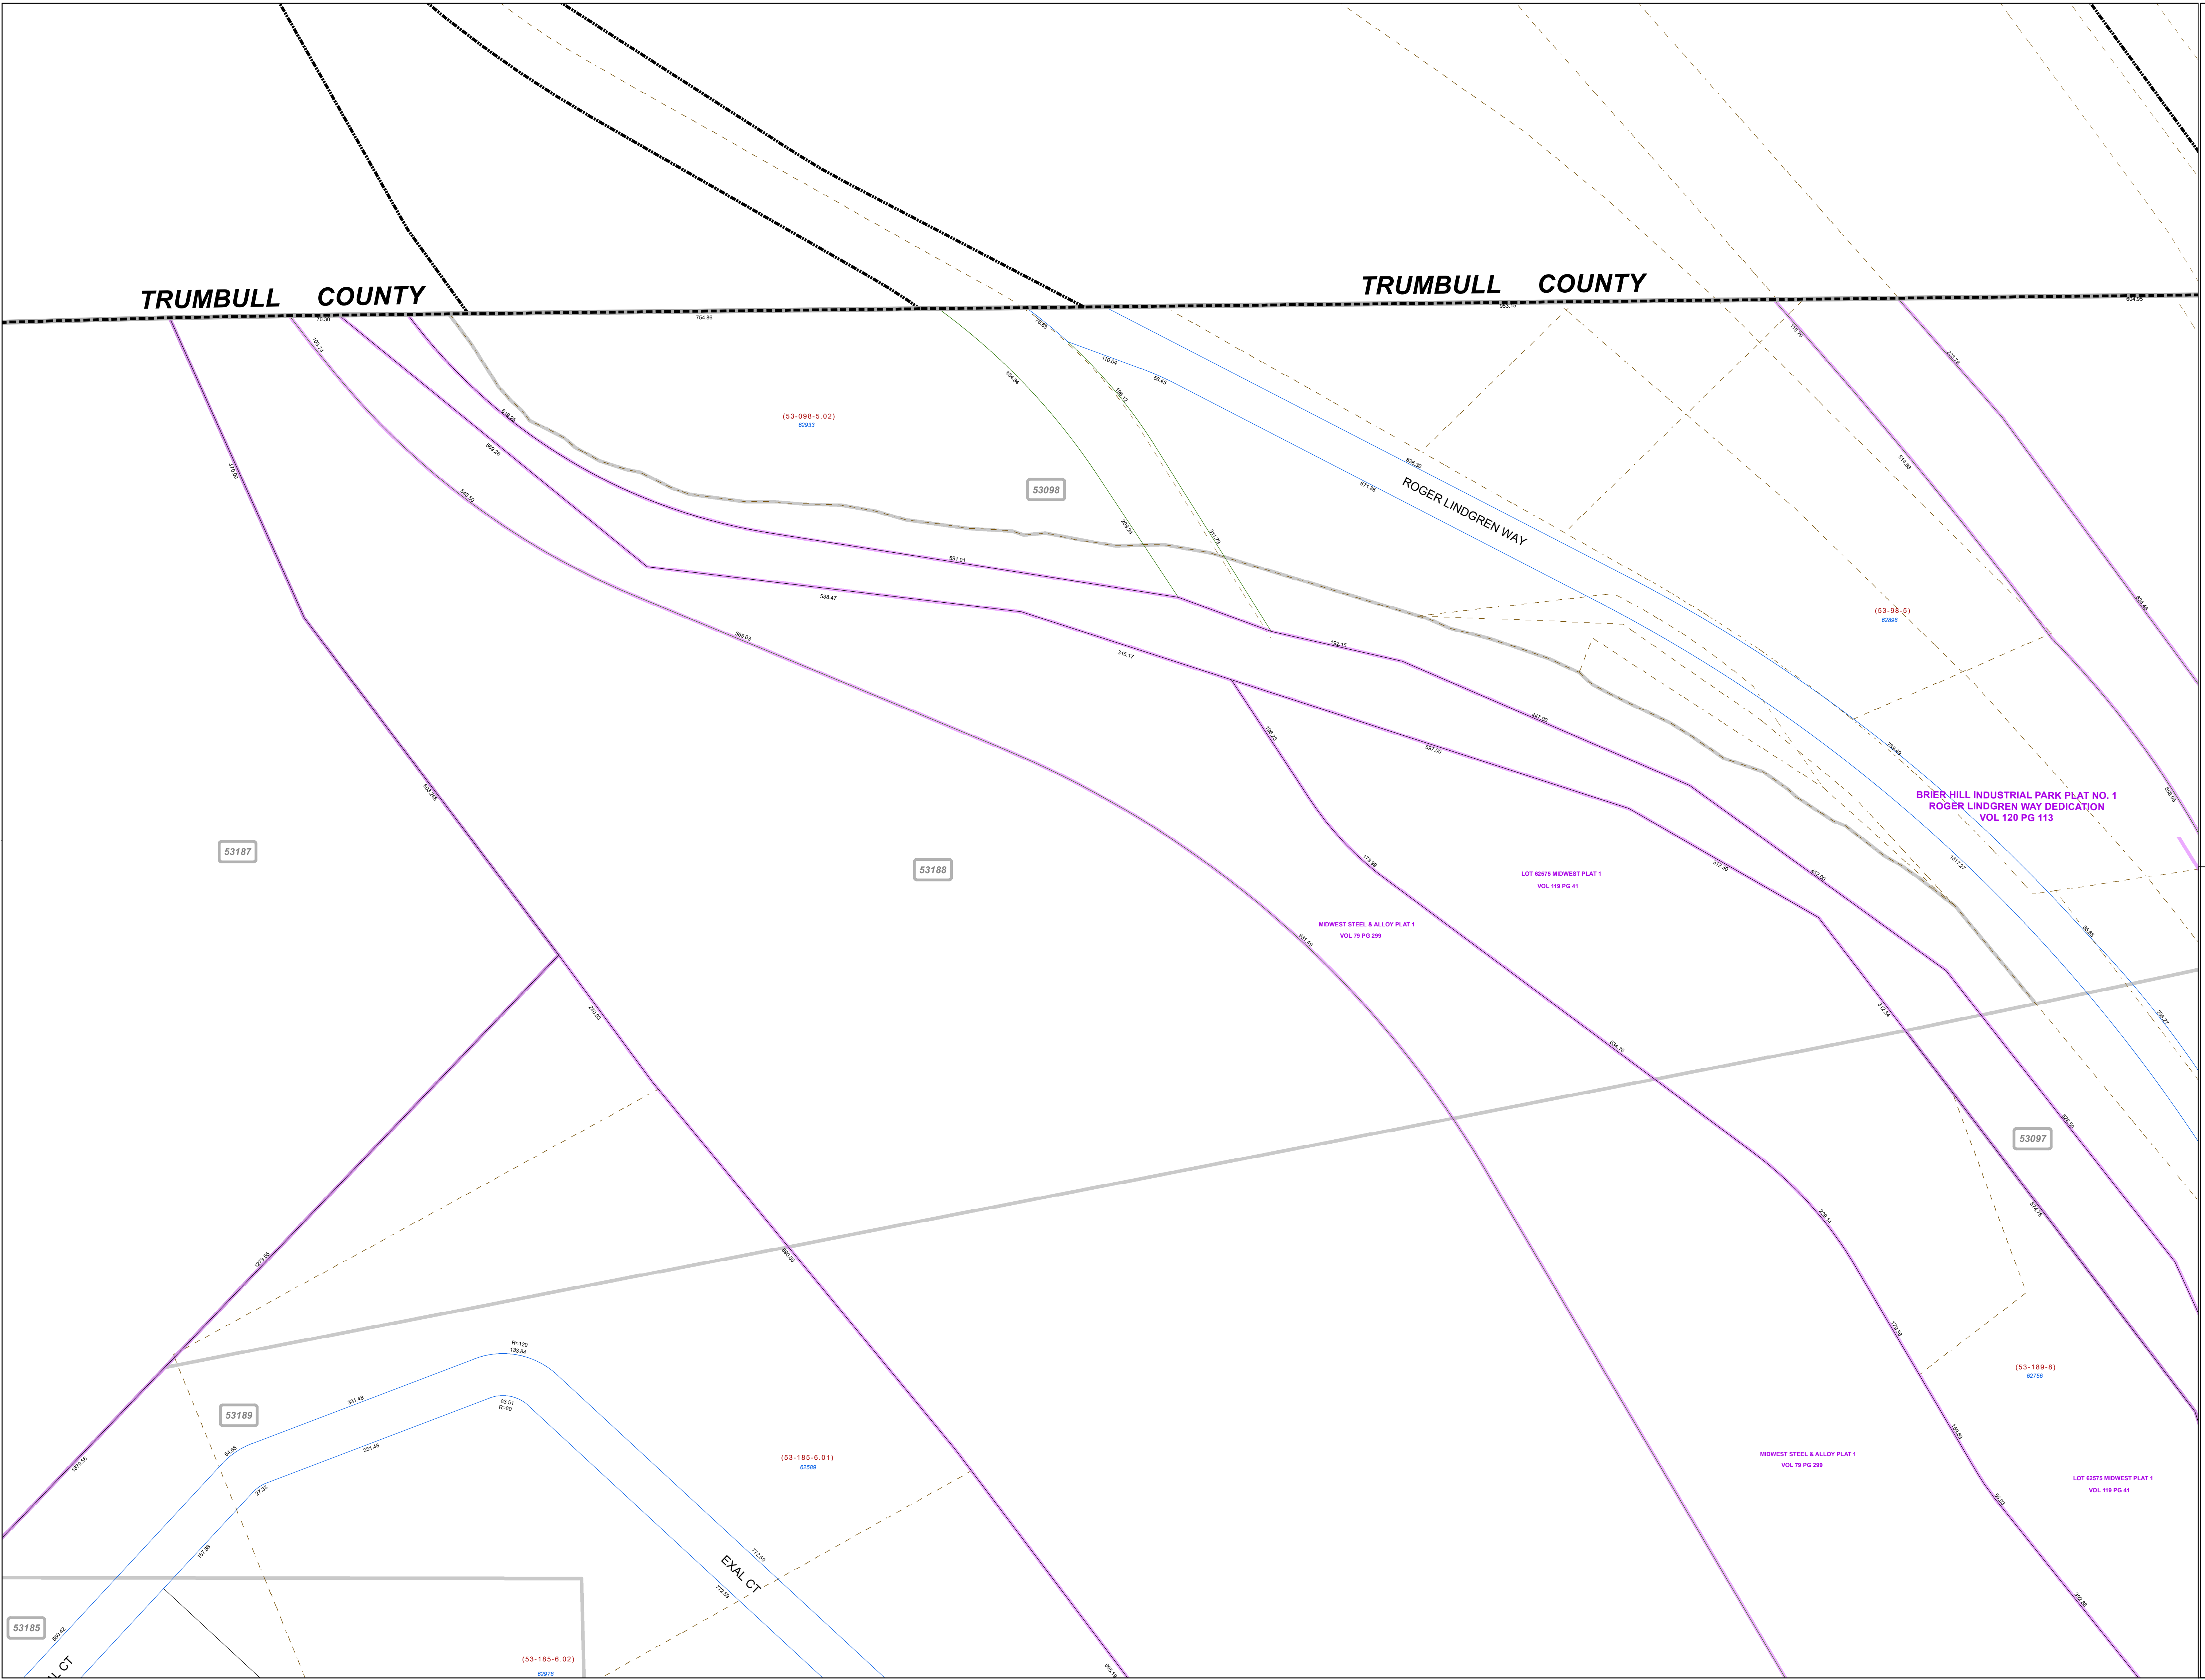

**MAHONING COUNTY
OHIO
YOUNGSTOWN CITY**

**TAX MAP
53188**

Print Date 12/31/2019

TRUMBULL COUNTY

TRUMBULL COUNTY

LEGEND

- COUNTY LINE
- TOWNSHIP LINE
- CITY LINE
- VILLAGE LINE
- PLAT OUTLINE
- PARCEL LINE
- OLD PARCEL LINE
- PHASE LINE
- ROAD ROW LINE
- RAILROAD ROW LINE
- PARCEL ID NUMBER
- LOT NUMBER
- PLAT NAME
- TAX MAP NUMBER

**YOUNGSTOWN CITY
Index Map**