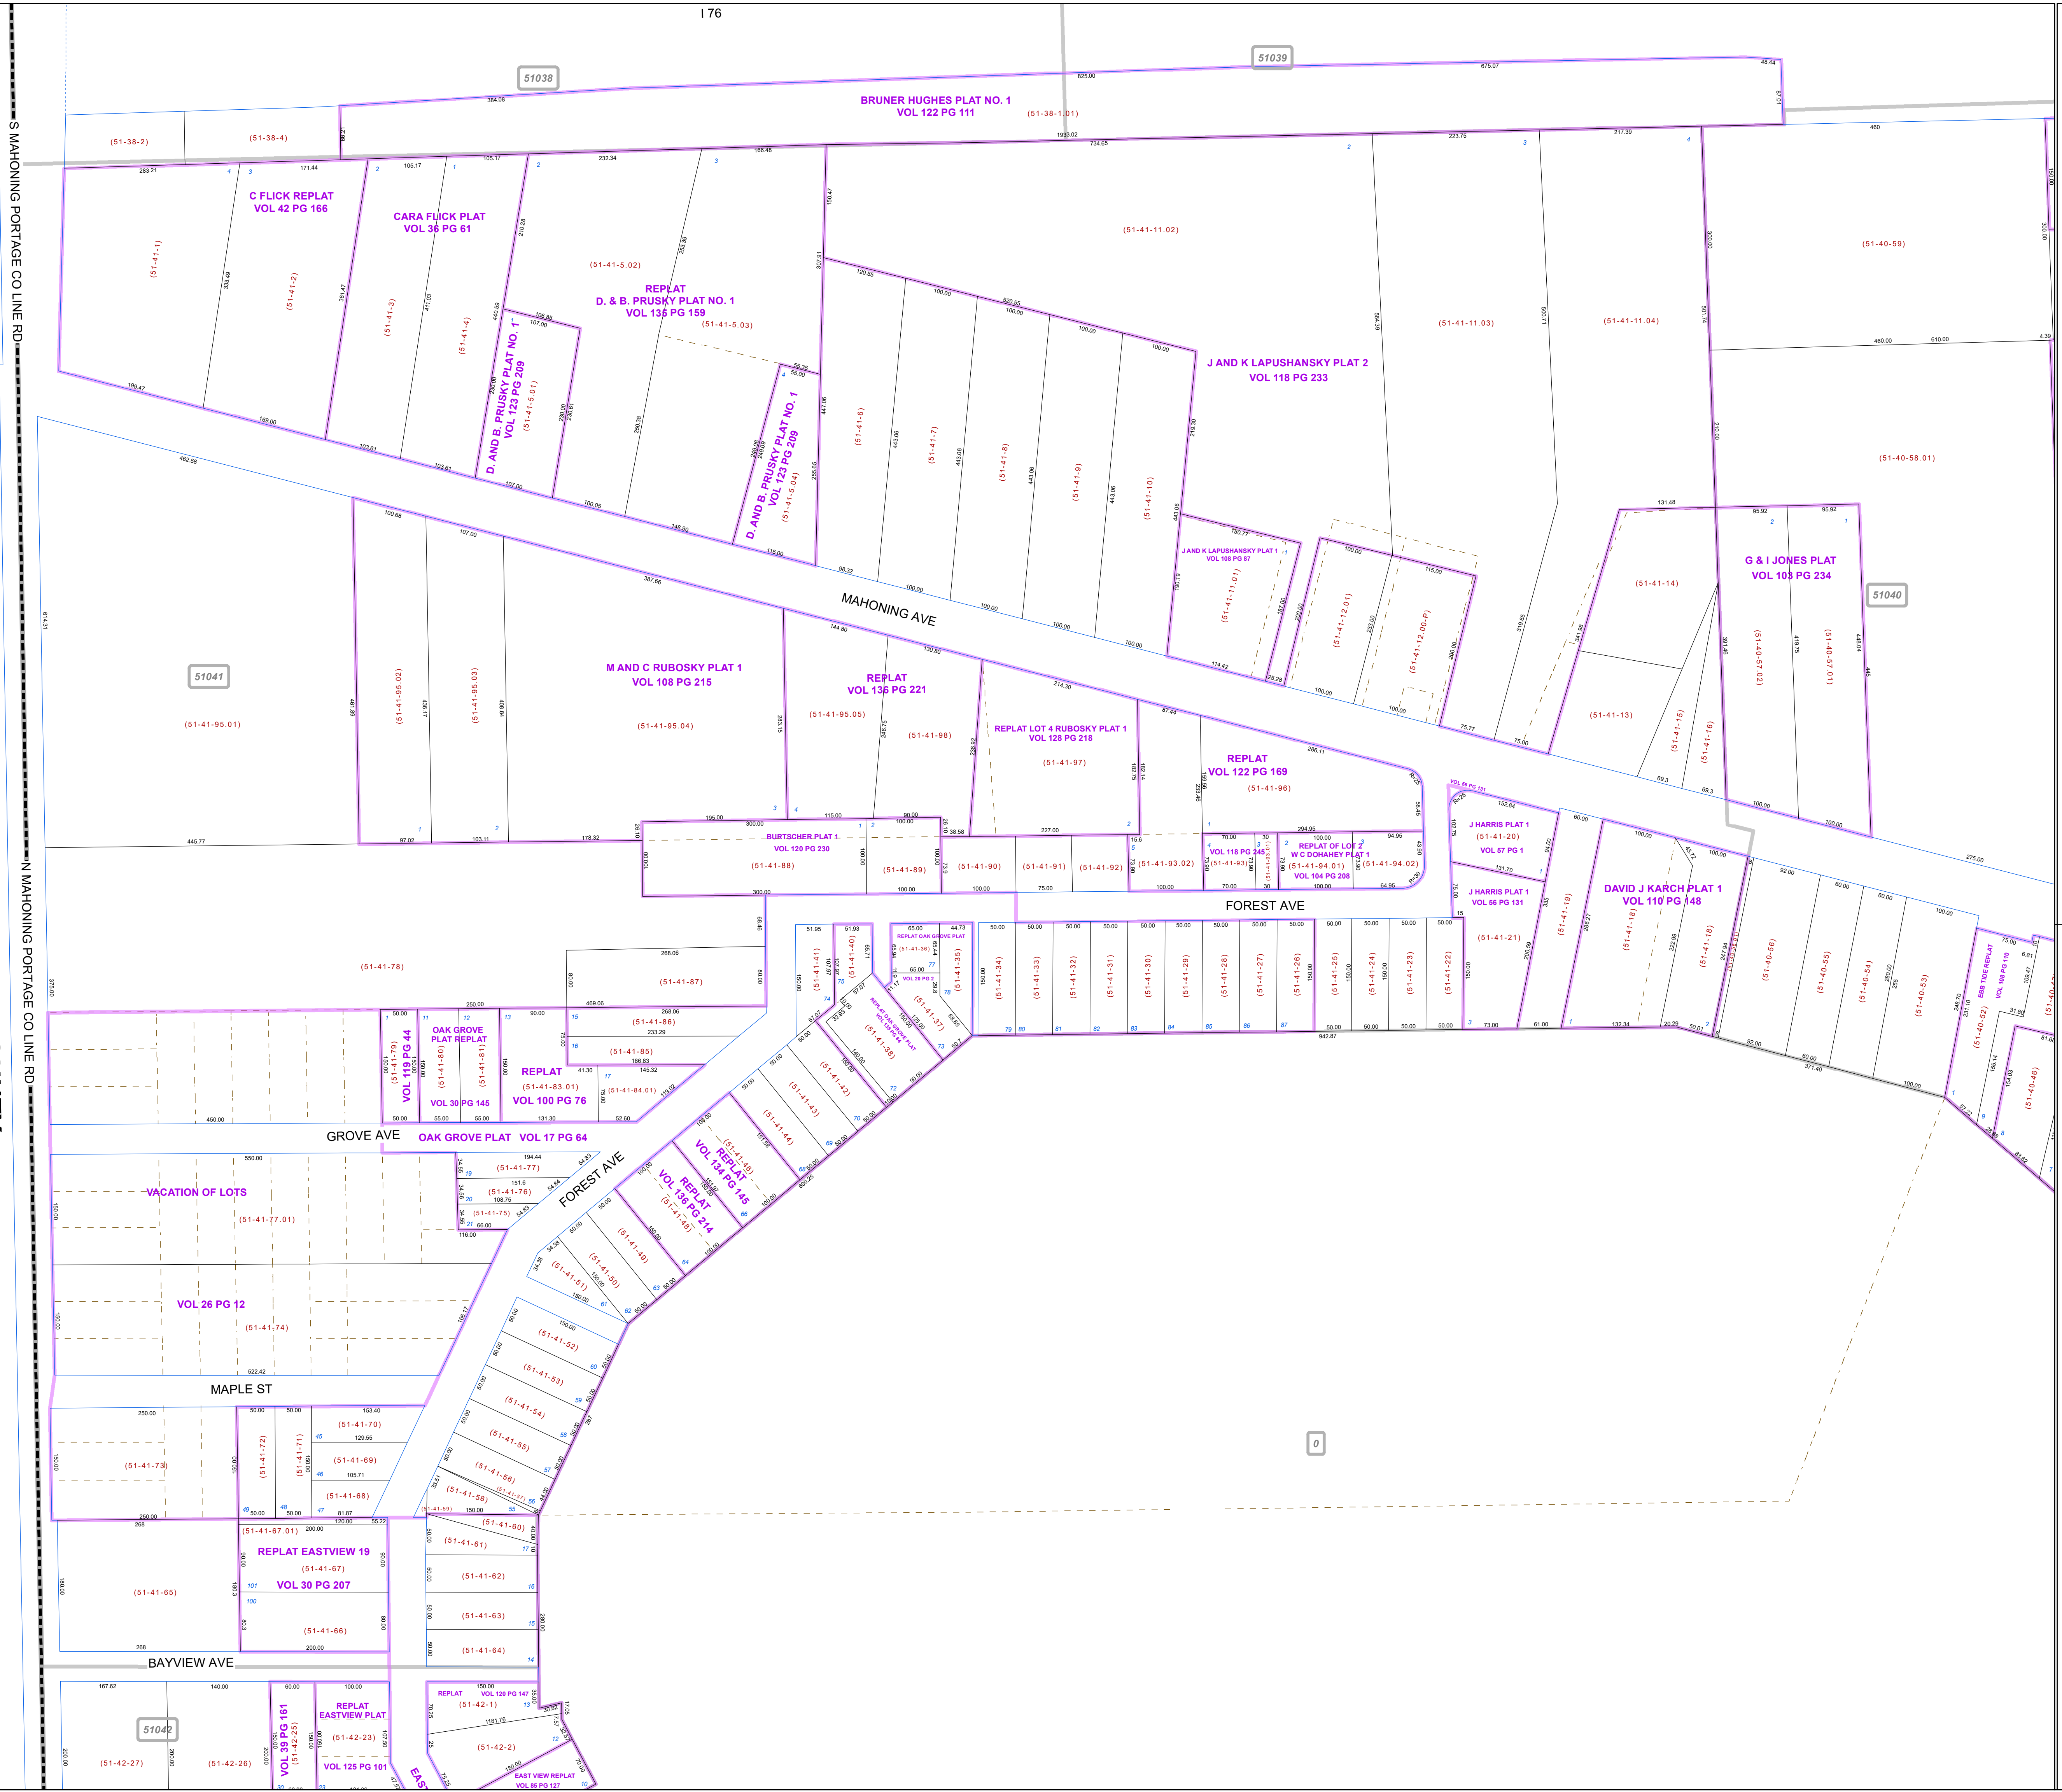

**MAHONING COUNTY
OHIO
MILTON TOWNSHIP**

**TAX MAP
51041**

Print Date 12/31/2019

LEGEND

- COUNTY LINE
- TOWNSHIP LINE
- CITY LINE
- VILLAGE LINE
- PLAT OUTLINE
- PARCEL LINE
- OLD PARCEL LINE
- PHASE LINE
- ROAD ROW LINE
- RAILROAD ROW LINE
- PARCEL ID NUMBER
- LOT NUMBER
- PLAT NAME
- TAX MAP NUMBER

**MILTON TOWNSHIP
Index Map**

S MAHONING PORTAGE CO LINE RD.

N MAHONING PORTAGE CO LINE RD.

PORTAGE COUNTY