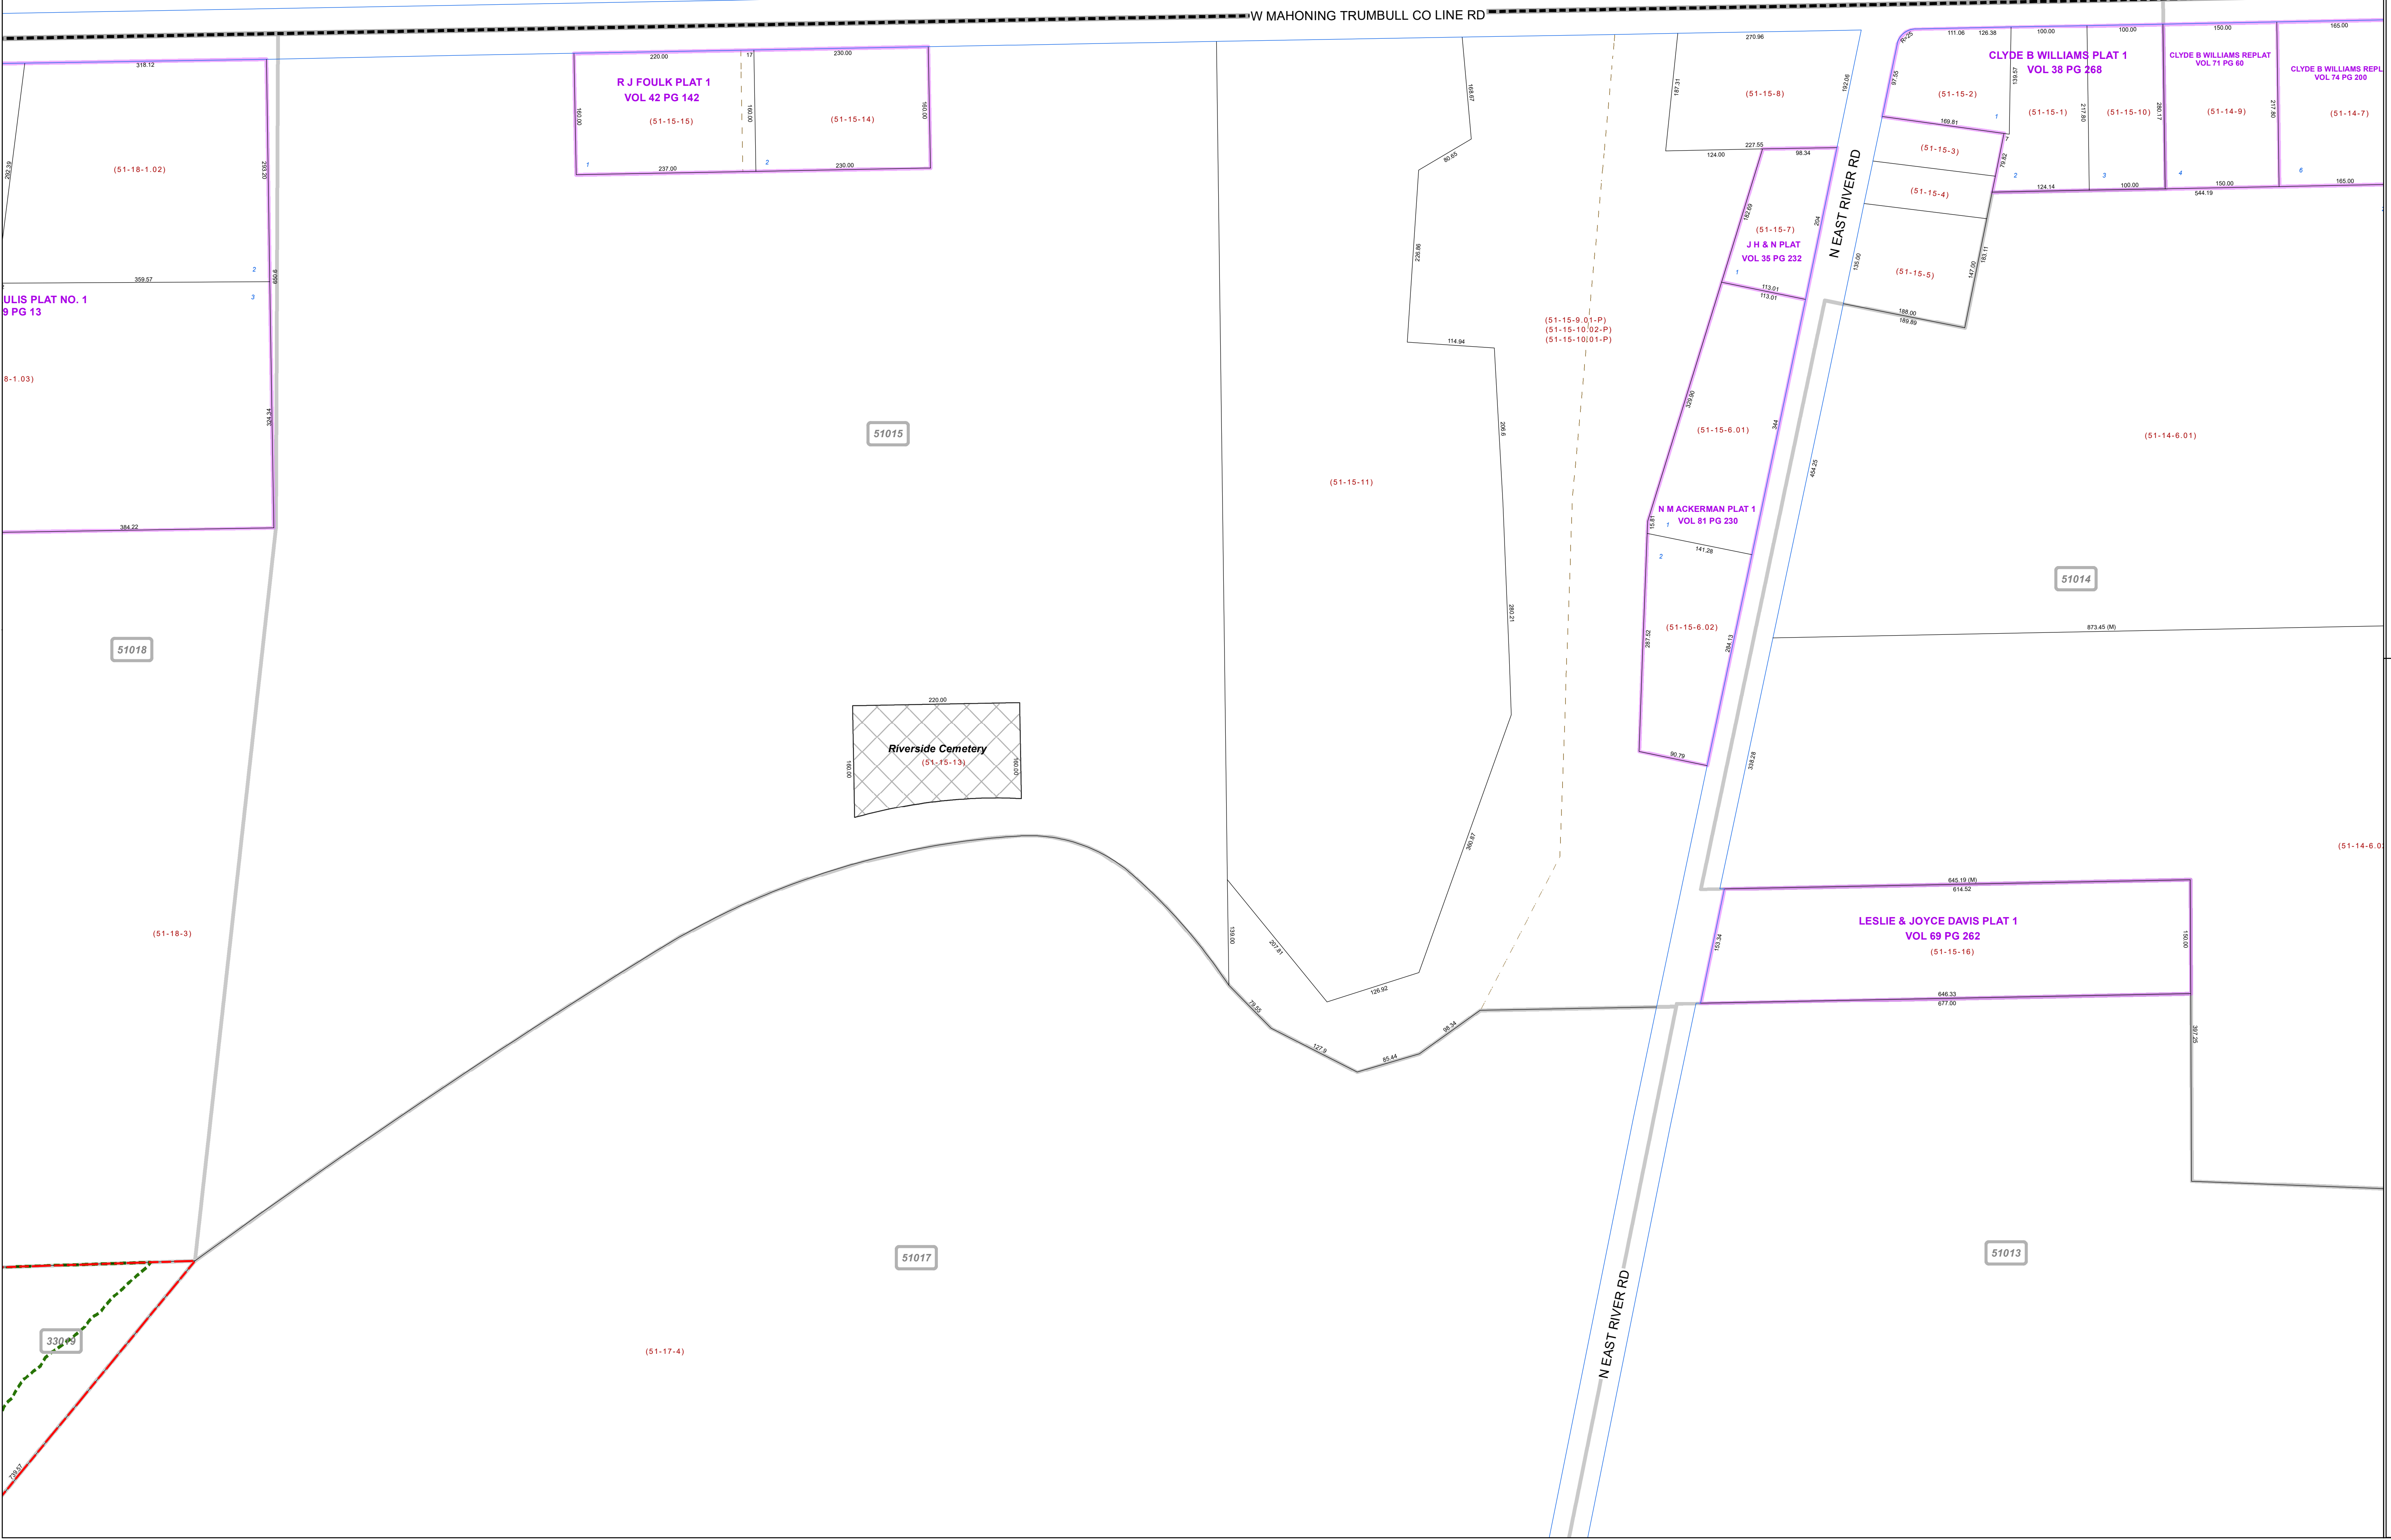

MAHONING COUNTY
OHIO
MILTON TOWNSHIP
Great Lot 1 NS

TRUMBULL COUNTY

TAX MAP
51015

Print Date 12/31/2019

LEGEND

- COUNTY LINE
- TOWNSHIP LINE
- CITY LINE
- VILLAGE LINE
- PLAT OUTLINE
- PARCEL LINE
- OLD PARCEL LINE
- PHASE LINE
- ROAD ROW LINE
- RAILROAD ROW LINE
- (01-20-1.03) PARCEL ID NUMBER
- 345 LOT NUMBER
- BELL PLAT 1 PLAT NAME
- 01004 TAX MAP NUMBER

MILTON TOWNSHIP
Index Map