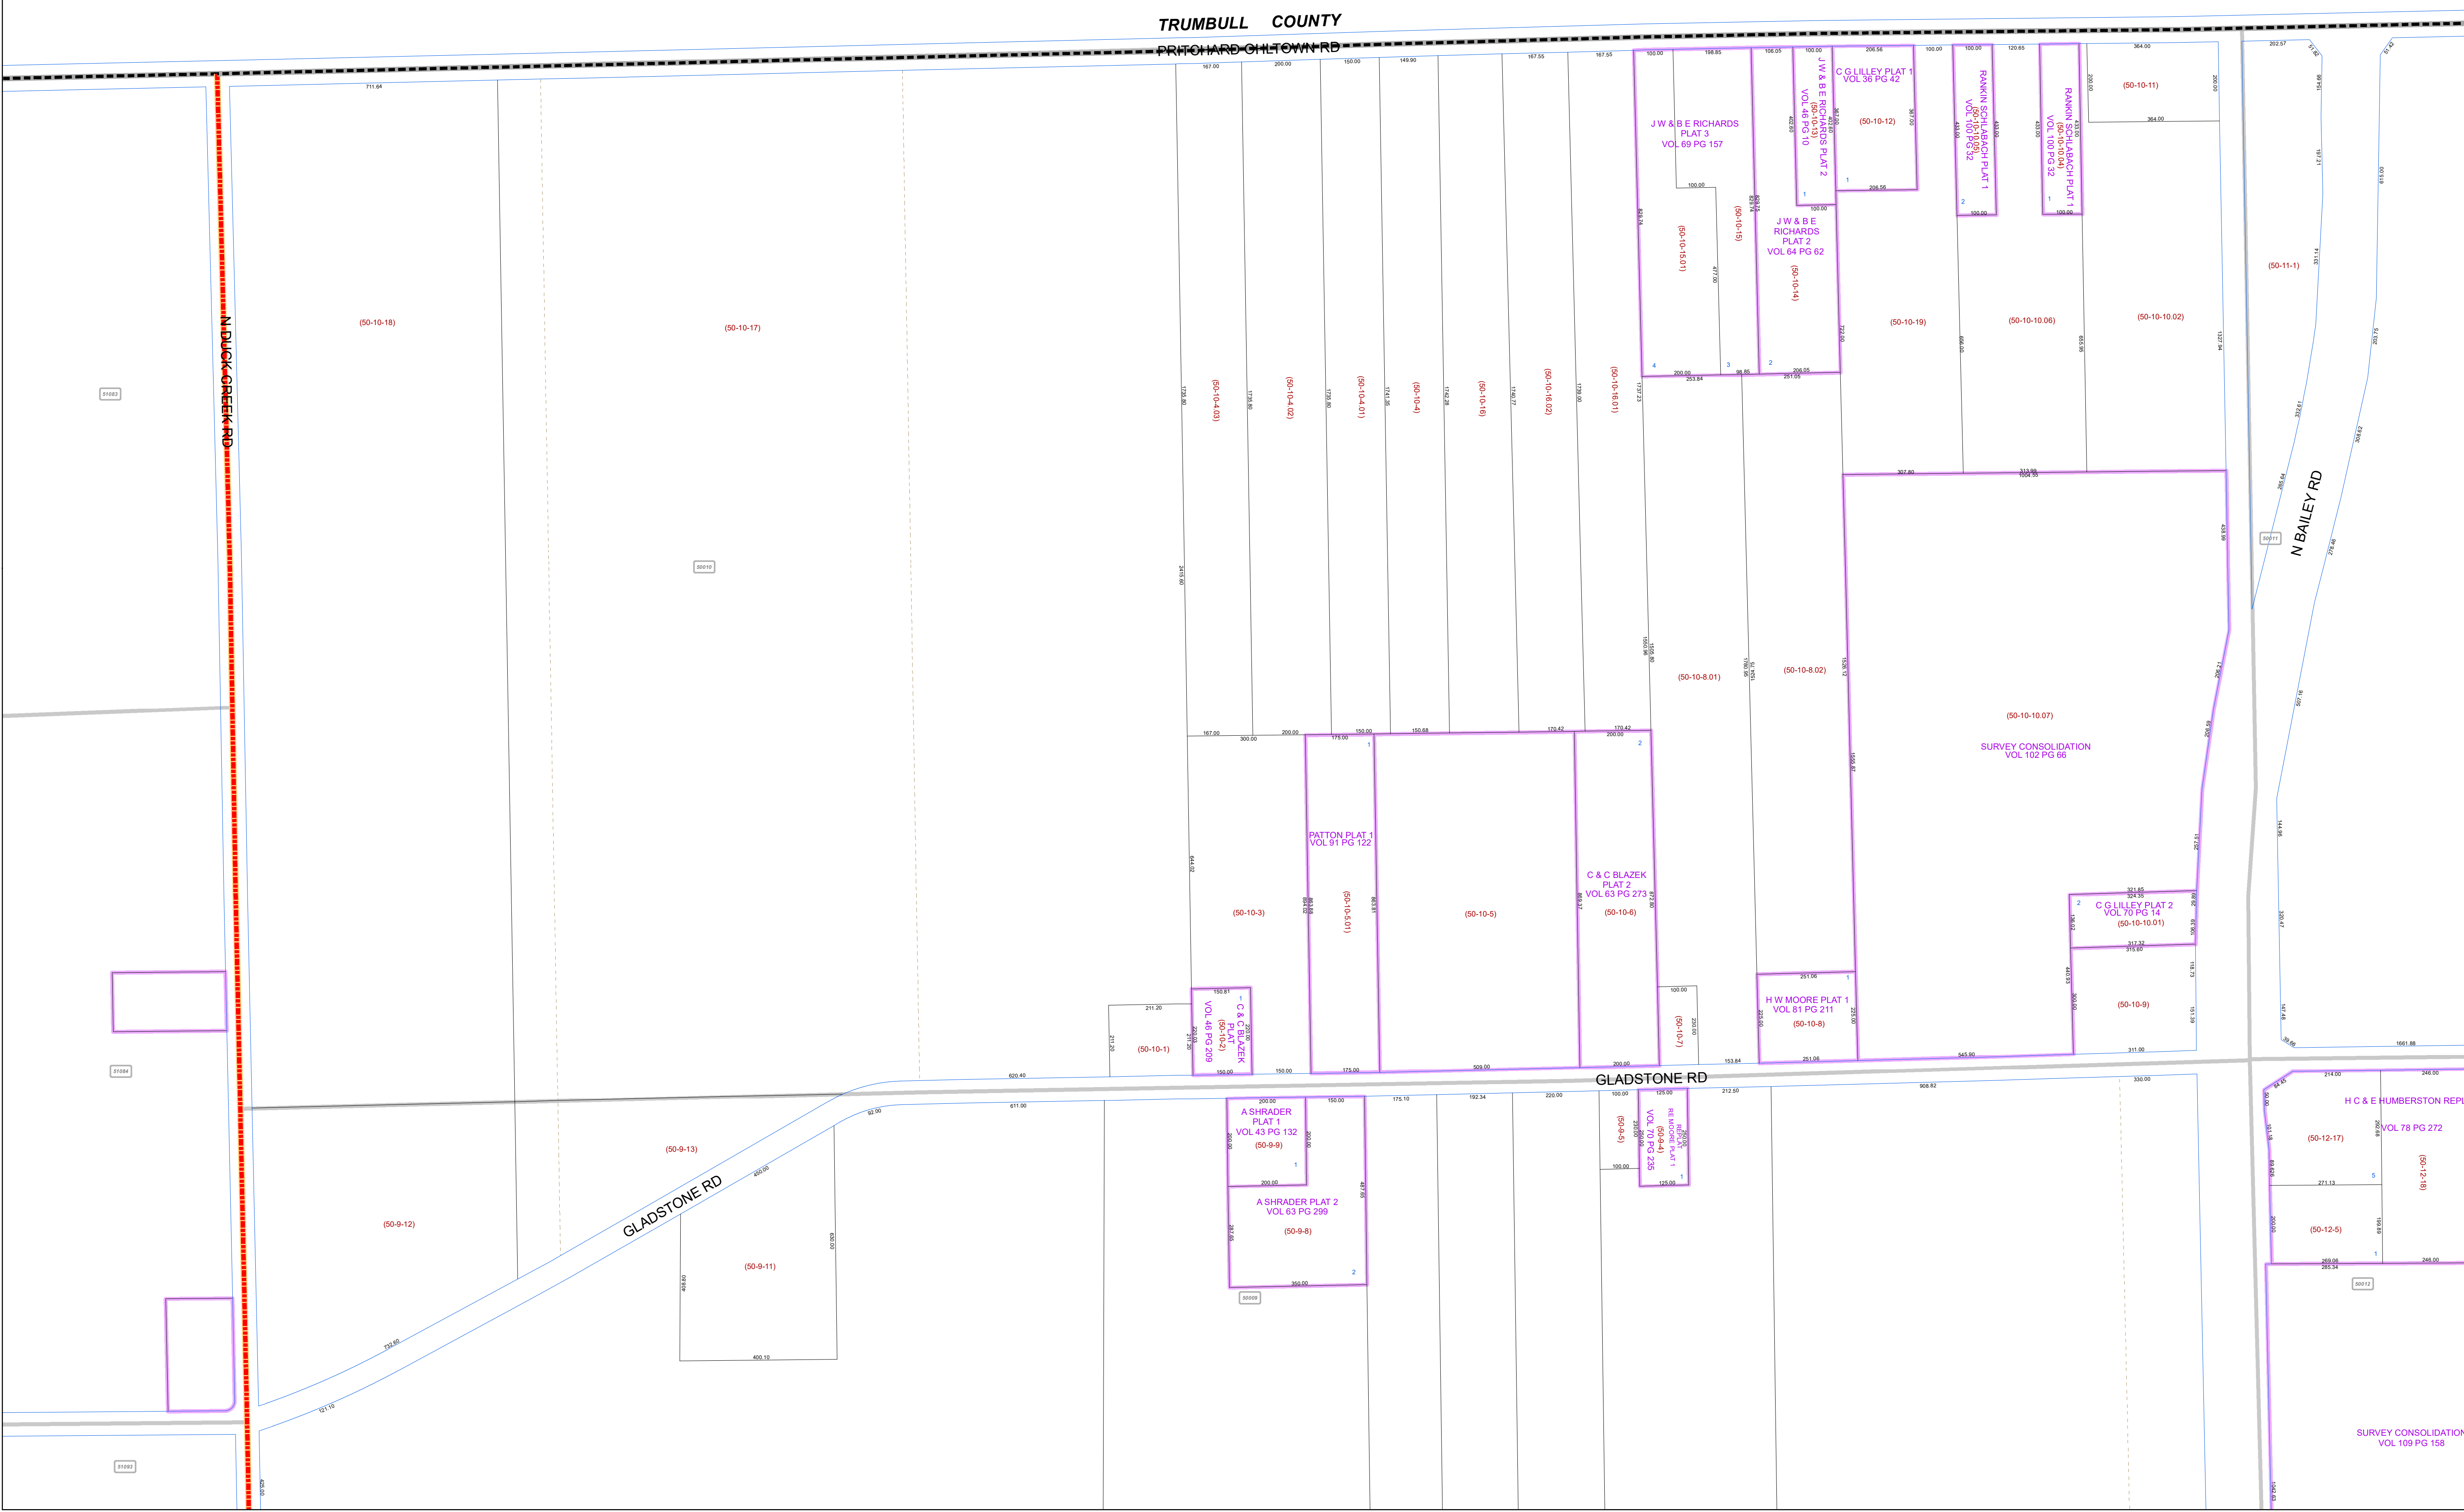

MAHONING COUNTY
OHIO
JACKSON TOWNSHIP
Great Lot 52

TAX MAP
50010

Print Date 12/31/2019

LEGEND

- COUNTY LINE
- TOWNSHIP LINE
- CITY LINE
- VILLAGE LINE
- PLAT OUTLINE
- PARCEL LINE
- OLD PARCEL LINE
- PHASE LINE
- ROAD ROW LINE
- RAILROAD ROW LINE
- (01-20-1.03) PARCEL ID NUMBER
- 345 LOT NUMBER
- BELL PLAT 1 PLAT NAME
- 01004 TAX MAP NUMBER

JACKSON TOWNSHIP
Index Map