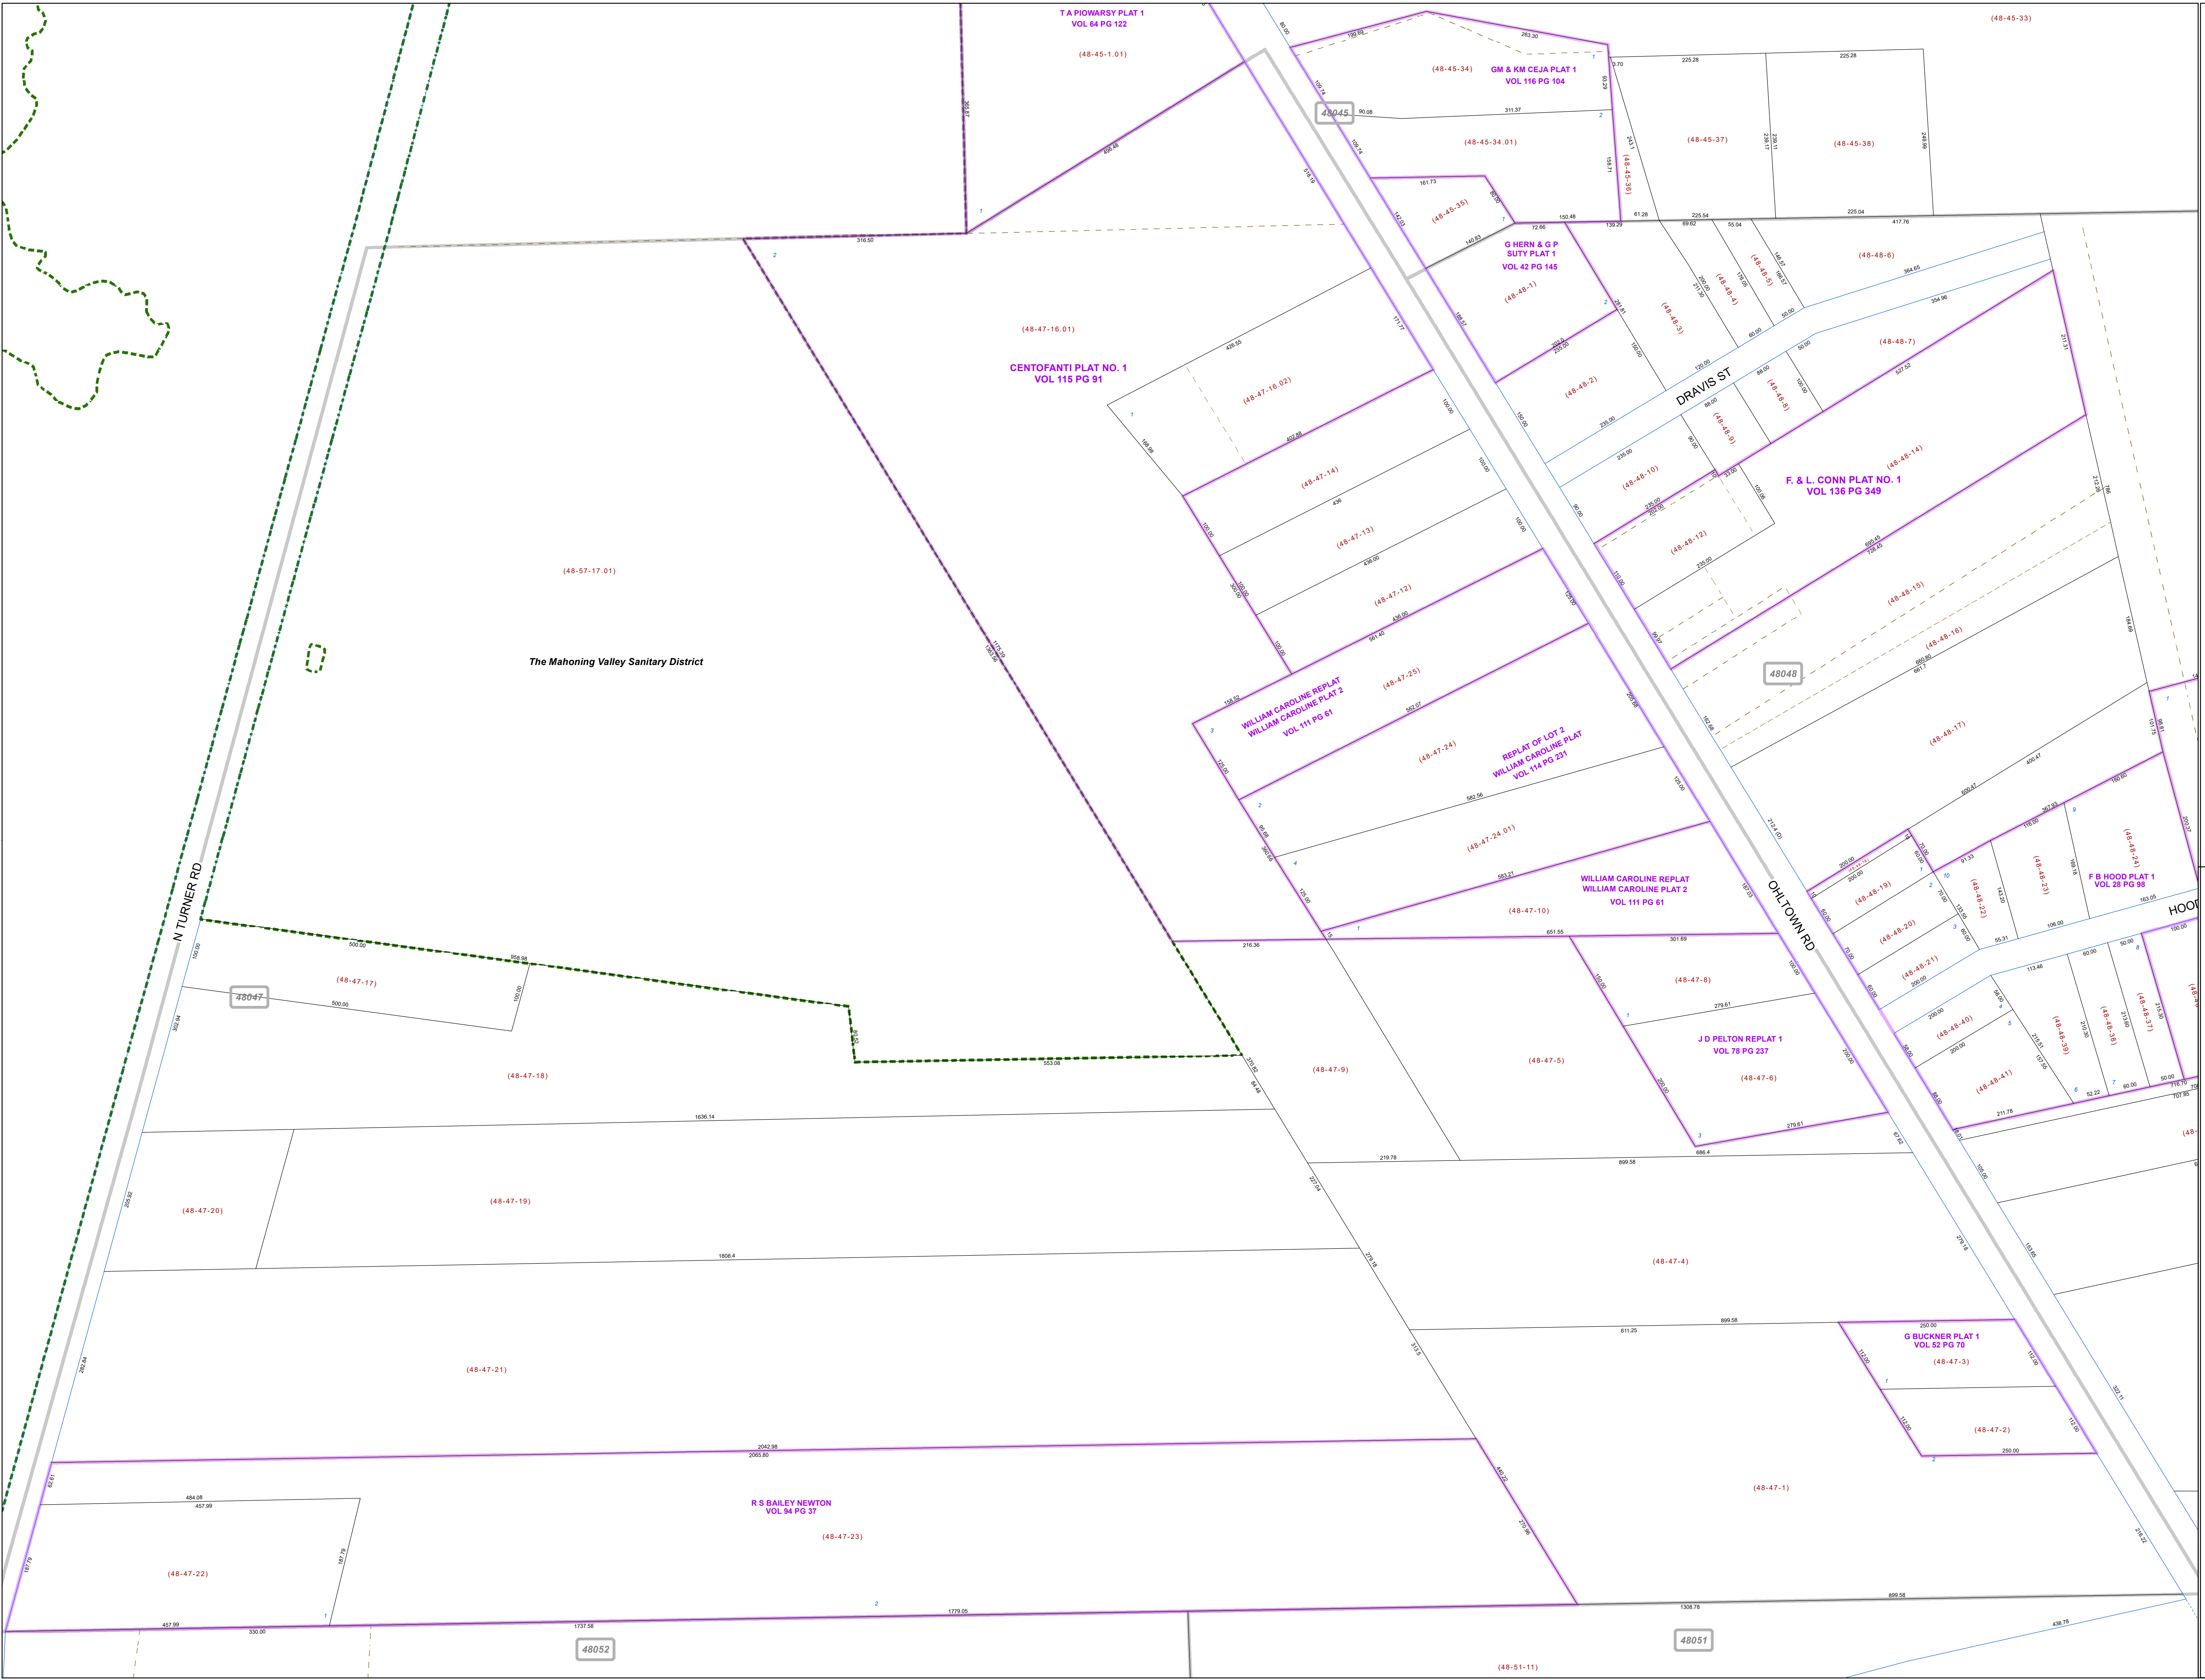

**MAHONING COUNTY
OHIO
AUSTINTOWN TOWNSHIP**

**TAX MAP
48047**

Print Date 12/31/2019

LEGEND

- COUNTY LINE
- TOWNSHIP LINE
- CITY LINE
- VILLAGE LINE
- PLAT OUTLINE
- PARCEL LINE
- OLD PARCEL LINE
- PHASE LINE
- ROAD ROW LINE
- RAILROAD ROW LINE
- (01-20-1.03) PARCEL ID NUMBER
- 345 LOT NUMBER
- BELL PLAT 1 PLAT NAME
- 01004 TAX MAP NUMBER

**AUSTINTOWN TOWNSHIP
Index Map**