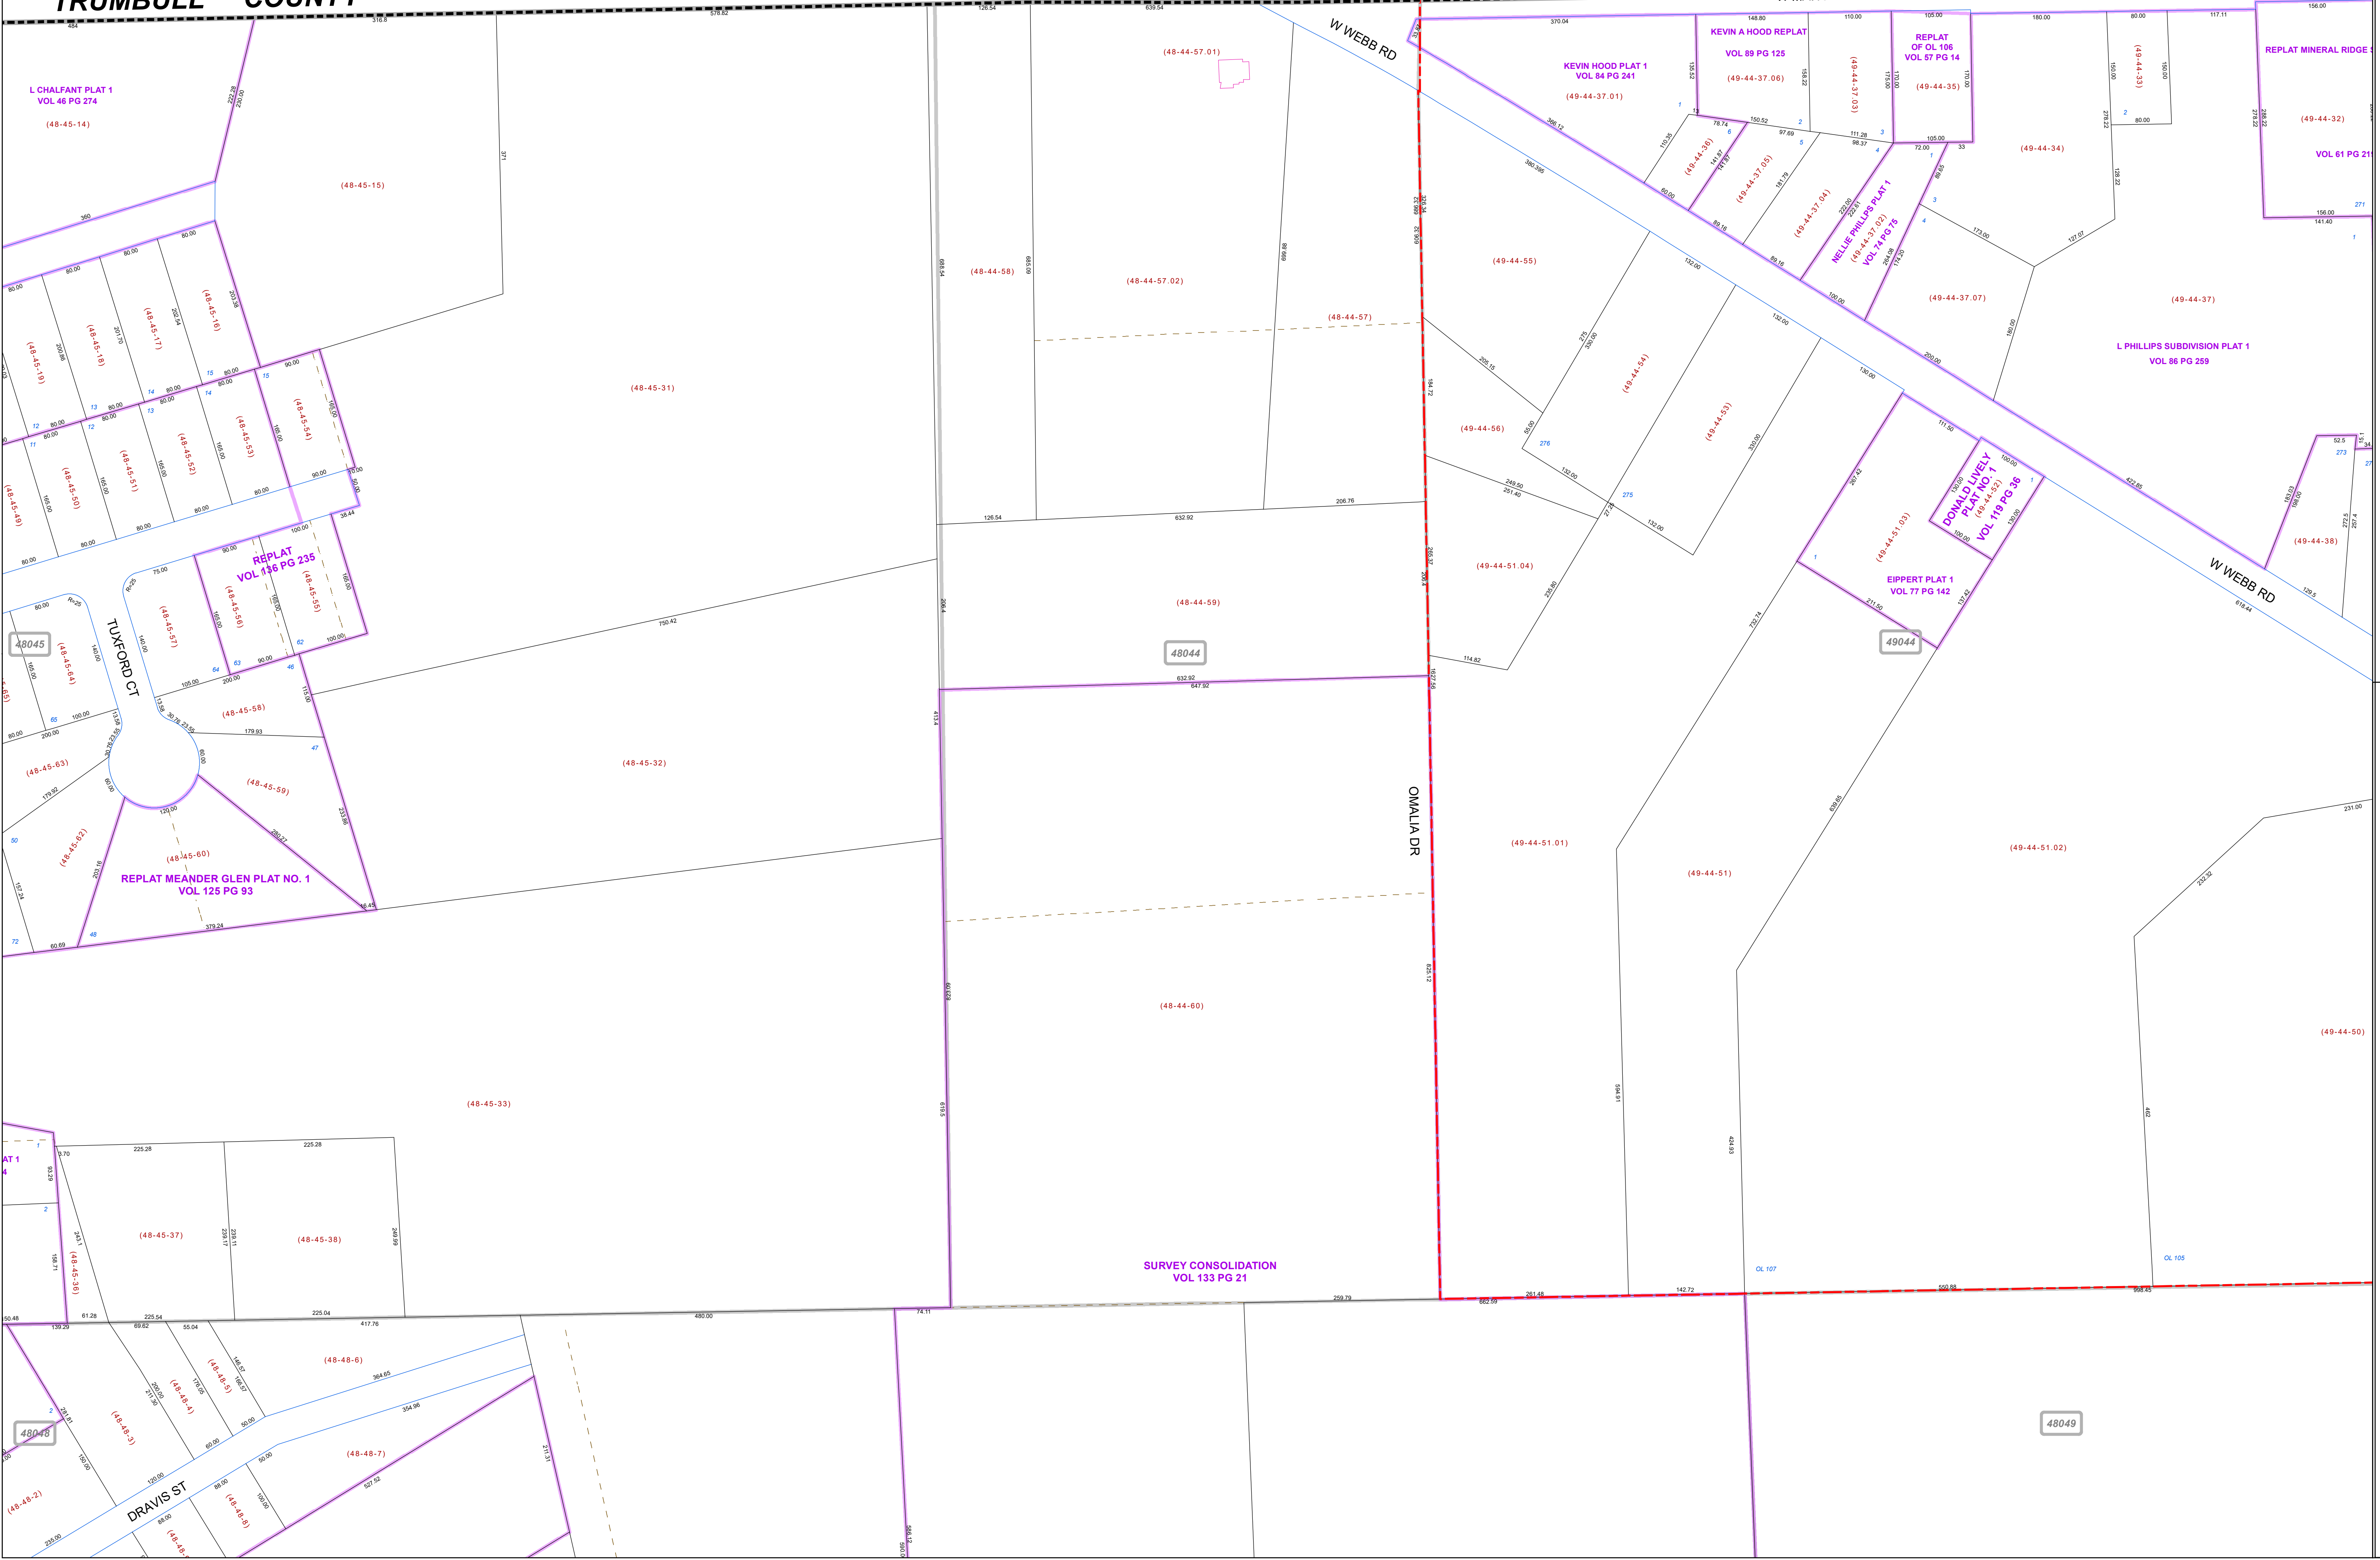

**MAHONING COUNTY
OHIO
AUSTINTOWN TOWNSHIP**

TRUMBULL COUNTY

TRUMBULL

**TAX MAP
48044**

Print Date 12/31/2019

LEGEND

- COUNTY LINE
- TOWNSHIP LINE
- CITY LINE
- VILLAGE LINE
- PLAT OUTLINE
- PARCEL LINE
- OLD PARCEL LINE
- PHASE LINE
- ROAD ROW LINE
- RAILROAD ROW LINE
- (01-20-1.03) PARCEL ID NUMBER
- 345 LOT NUMBER
- BELL PLAT 1 PLAT NAME
- 01004 TAX MAP NUMBER

**AUSTINTOWN TOWNSHIP
Index Map**